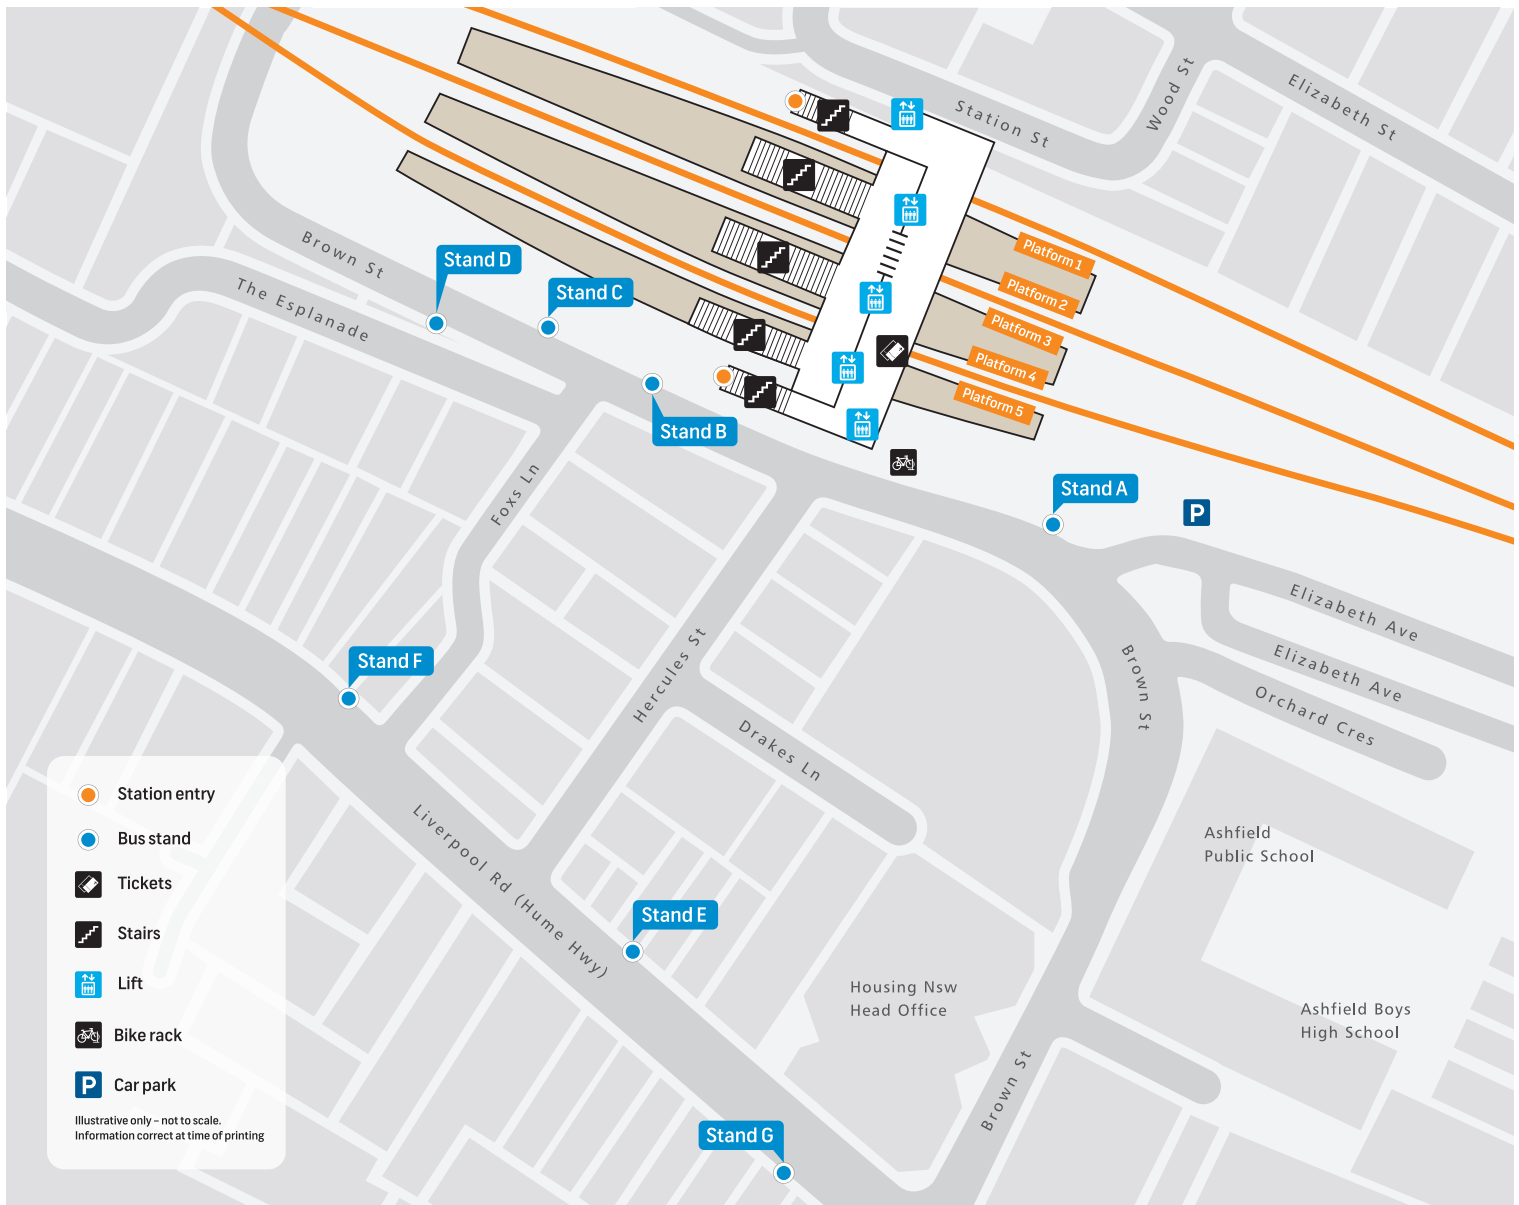

Ashfield Station Public Transport Map

T **T2** Inner West & Leppington Line
City
Inner West
Leppington

B

Stand A
Stop no. 213159
464 Mortlake

Stand B
Stop no. 213112
406 Hurlstone Park

Stand C
Stop no. 213111
491 Hurstville

Stand D
Stop no. 2131110
406 Five Dock
491 Five Dock

Stand E
Stop no. 2131111
N50 City Town Hall
N60 City Town Hall
N61 City Town Hall

Stand F
Stop no. 213121
418 Kingsford
480 Central Pitt St
483 Central Pitt St

Stand G
Stop no. 213146
418 Burwood
464 Mortlake
480 Strathfield
483 Strathfield
N50 Liverpool
N60 Fairfield
N61 Carlingford

For more information

 transportnsw.info