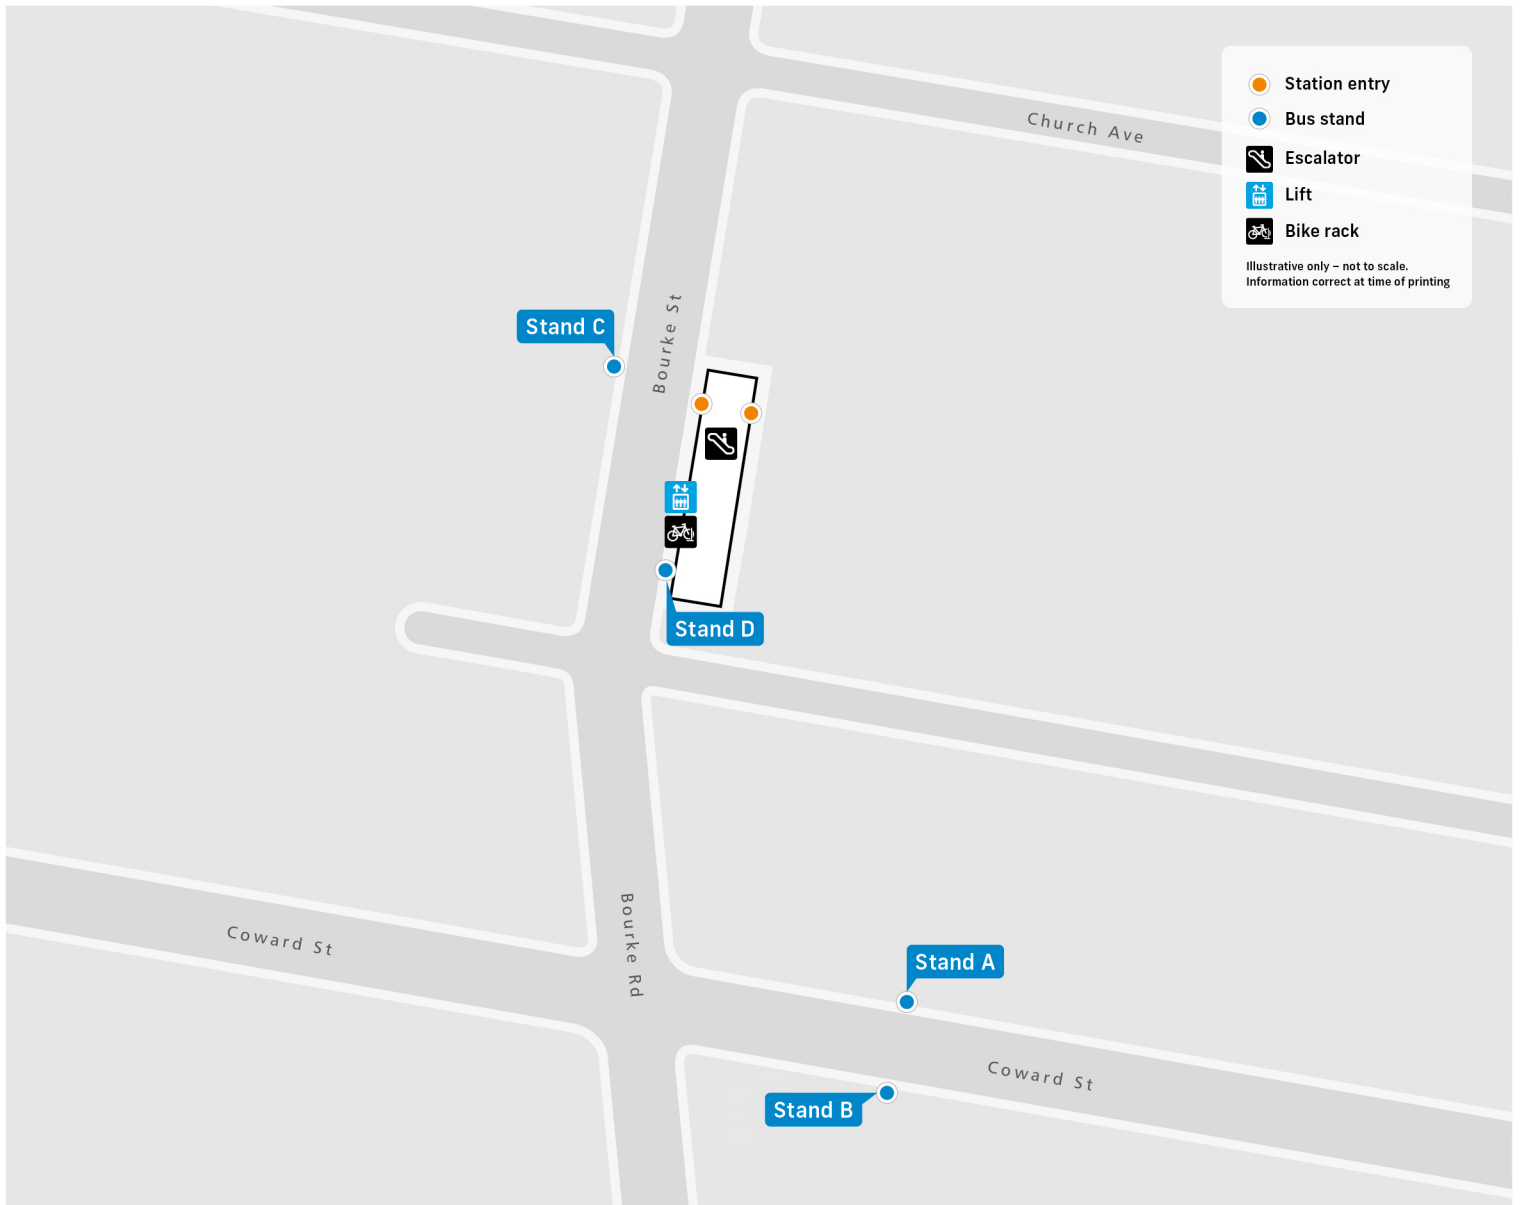

# Mascot Station

## Public Transport Map

- Station entry
- Bus stand
- Escalator
- Lift
- Bike rack

Illustrative only – not to scale.  
Information correct at time of printing

**T** **T8** Airport & South Line  
Airport South City

**B**

Stand A	
Stop no. 2020113	
306	Redfern
307	Eastgardens
350	Bondi Junction
N20	City Town Hall

Stand C	
Stop no. 202084	
305	Redfern
358	Randwick

**Going to Sydney Airport?**  
Catch a bus from Stand B. For Domestic Terminal catch a 350 or 420 bus. For International Terminal catch a 420 or N20 bus.

Stand B	
Stop no. 2020114	
350	Sydney Airport Domestic Terminal ✈
420	Burwood ✈
N20	Riverwood ✈

Stand D	
Stop no. 202085	
305	Mascot Stamford Hotel
358	Sydenham

For more information  
 [transportnsw.info](http://transportnsw.info)