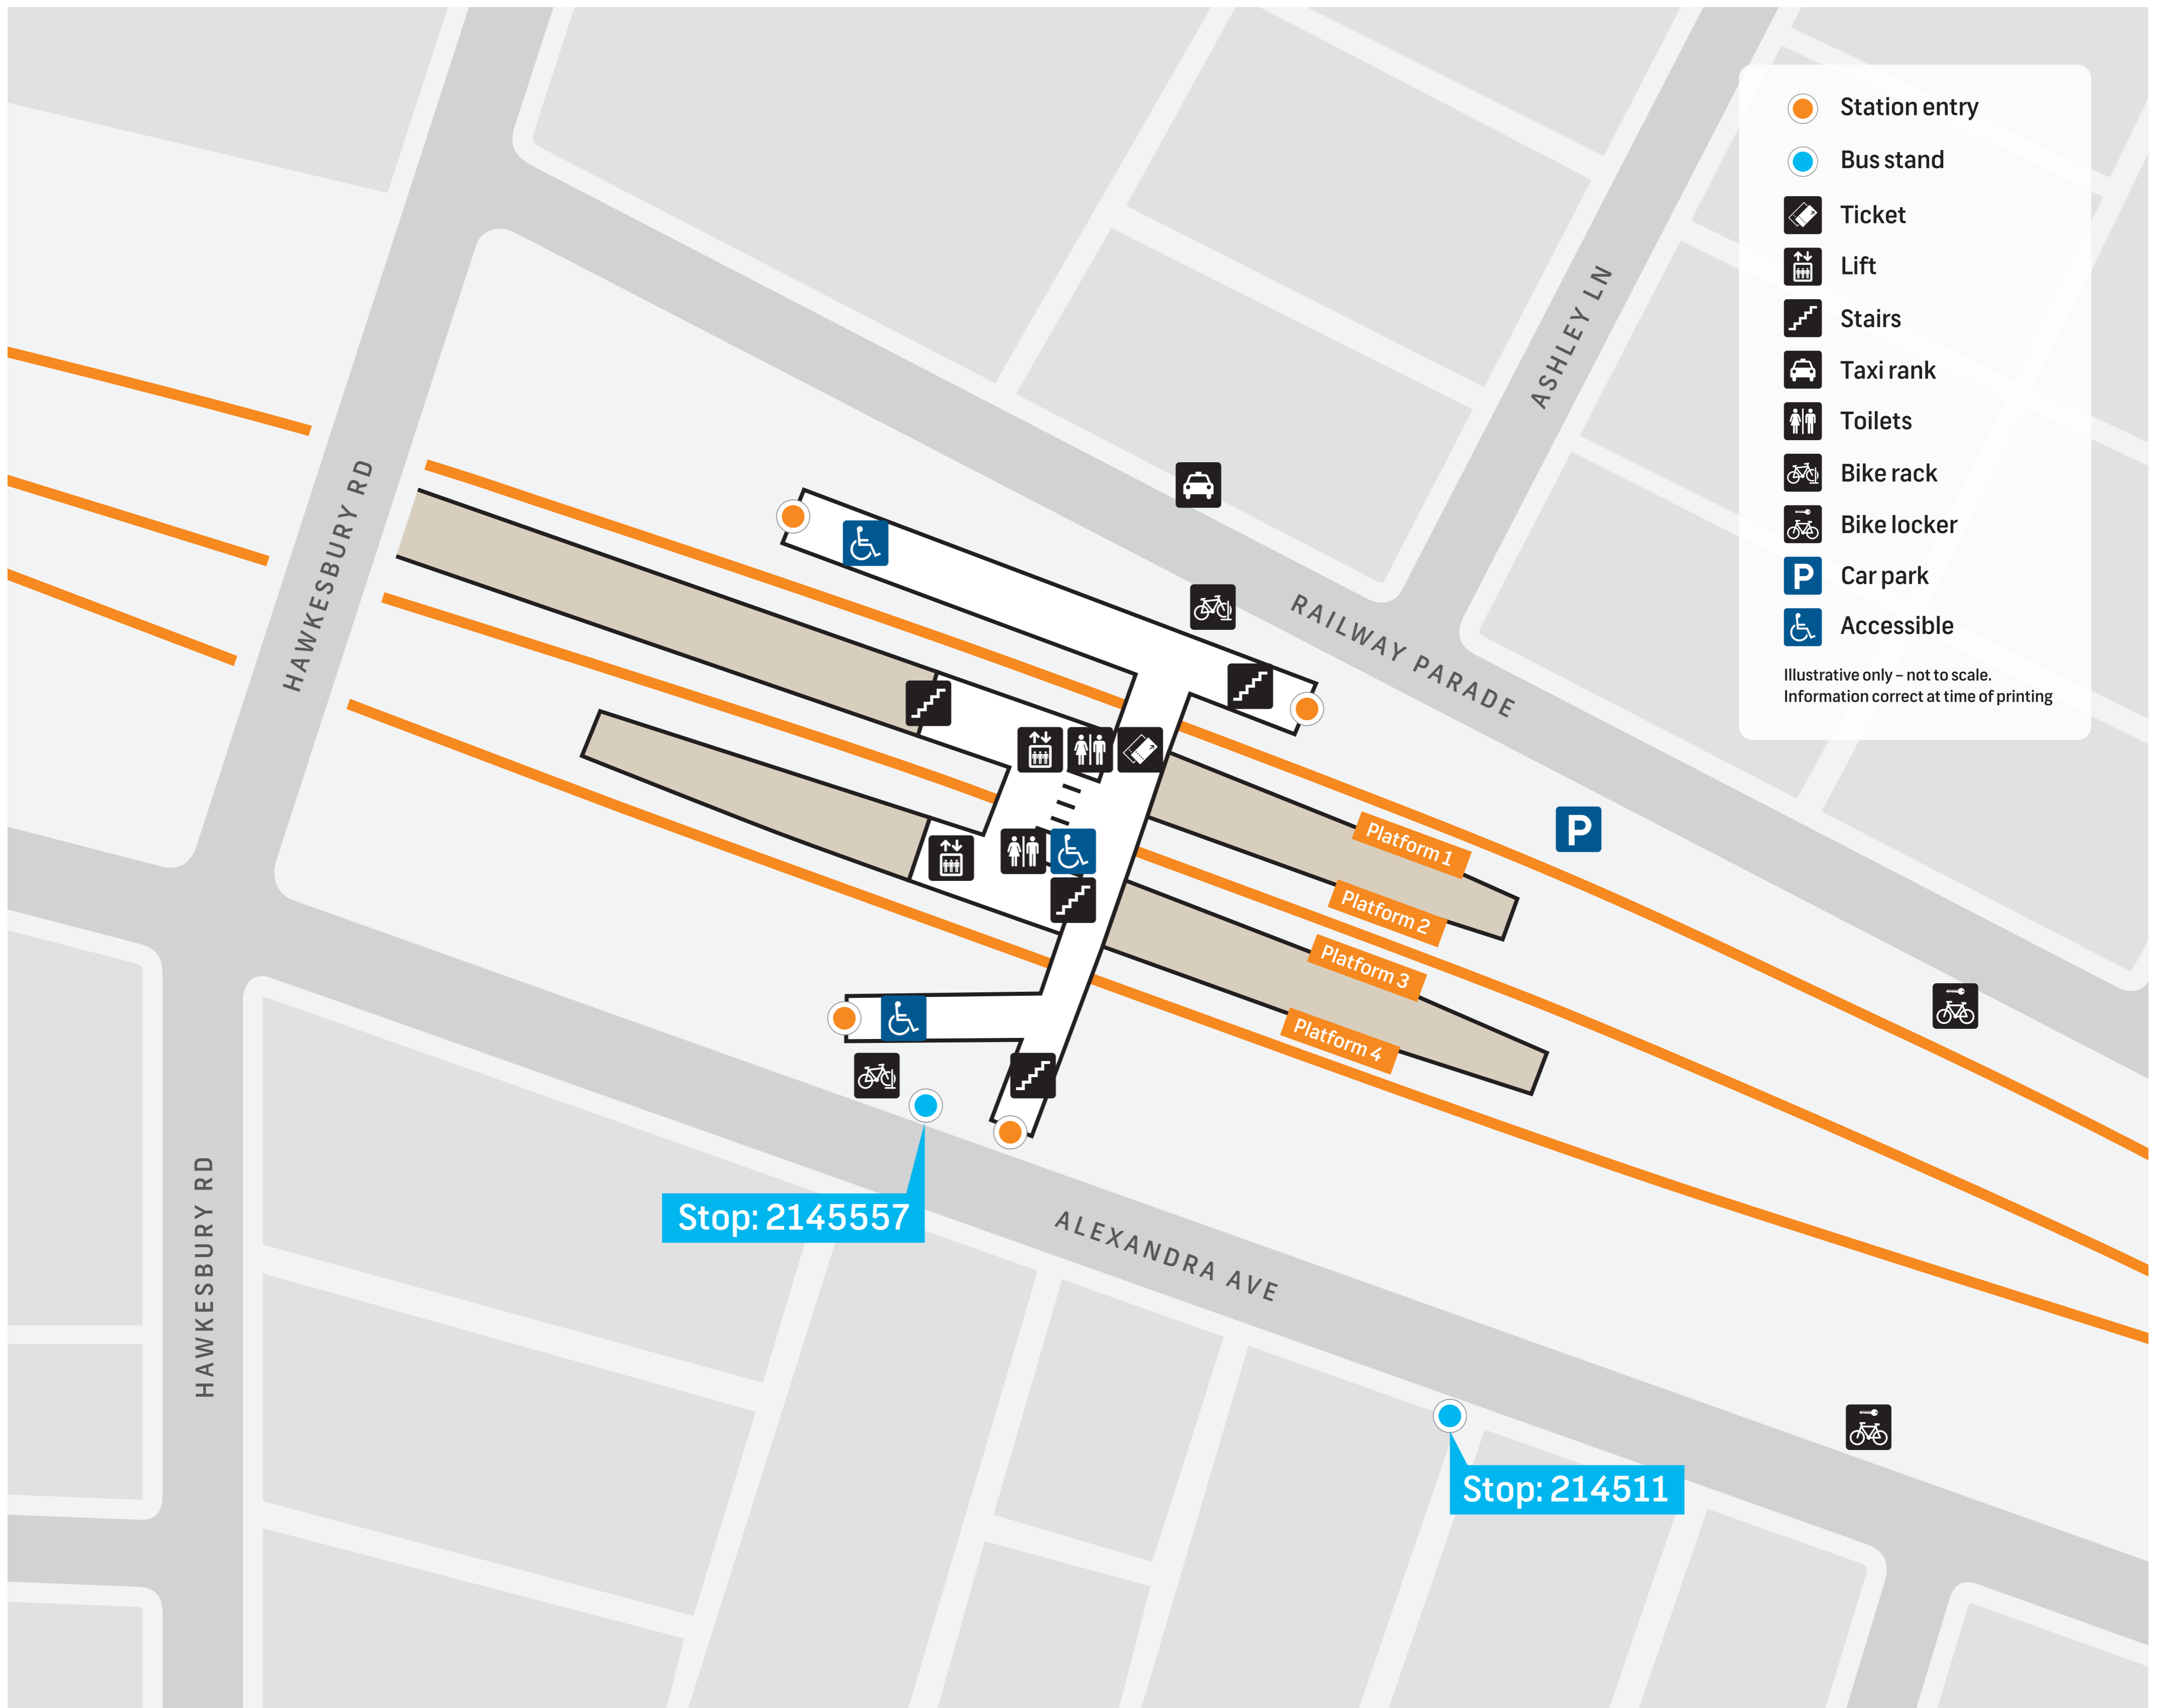

Westmead Station Public Transport Map

- Station entry
 - Bus stand
 - Ticket
 - Lift
 - Stairs
 - Taxi rank
 - Toilets
 - Bike rack
 - Bike locker
 - Car park
 - Accessible
- Illustrative only - not to scale.
Information correct at time of printing

- T1** North Shore, Northern & Western Line
North Shore
Northern
Western
Richmond
- T5** Cumberland Line
Leppington
Richmond
- Blue Mountains**

Stop: 2145557	Stop: 214511
705 Parramatta	705 Blacktown
708 Parramatta	708 Constitution Hill
711 Parramatta	711 Blacktown
N70 City Town Hall	N70 Penrith
N71 City Town Hall	N71 Richmond
T60 Parramatta	T60 Castle Hill
T61 Parramatta	T61 Blacktown
T62 Parramatta	T62 Castle Hill
T63 Parramatta	T63 Rouse Hill Town Centre
T64 Parramatta	T64 Rouse Hill Town Centre
T65 Parramatta	T65 Rouse Hill Town Centre
T66 Parramatta	T66 Rouse Hill