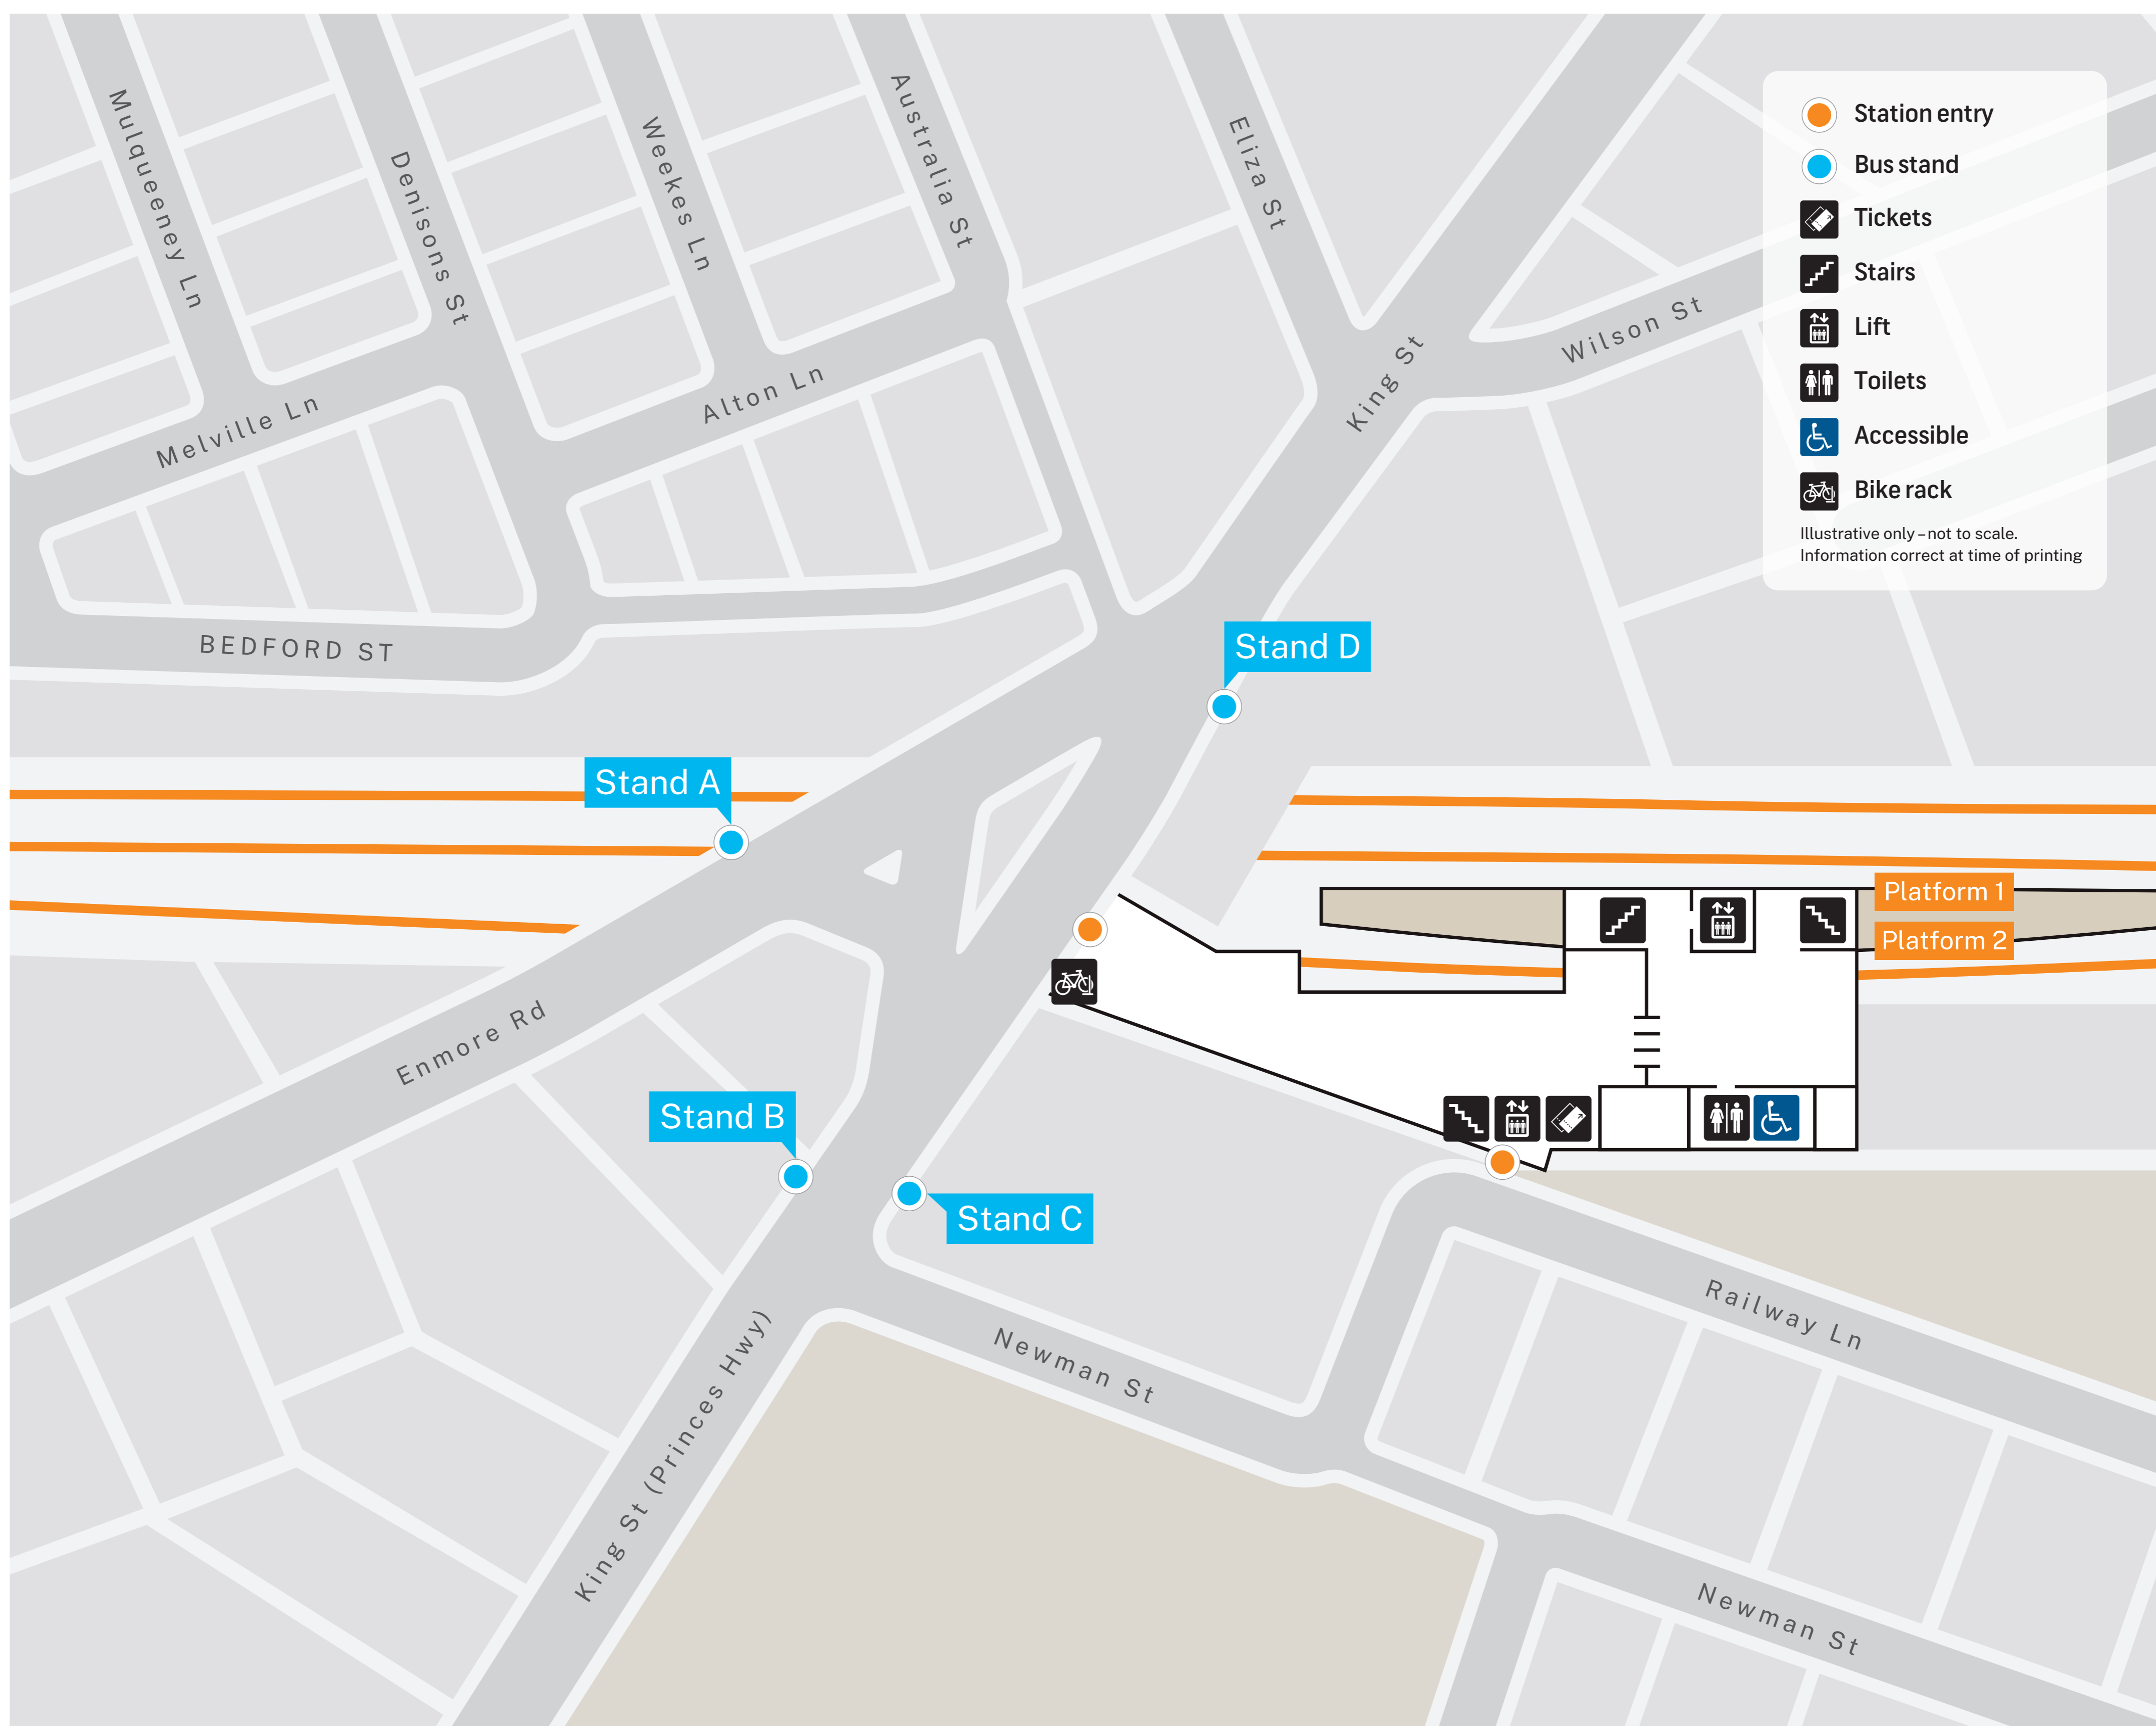

Newtown Station Public Transport Map

T2 *Leppington & Inner West Line*
City
Inner West
Leppington

T3 *Liverpool & Inner West Line*
City
Liverpool

Stand A	
Stop no.	204243
355	Bondi Junction
423	City Martin Place
423X	City Martin Place
426	City Martin Place
428	City Martin Place
428X	City Martin Place
430	City Martin Place
N30	City Town Hall
N40	City Town Hall

Stand B	
Stop no.	204238
352	Bondi Junction
370	Glebe Point
422	Central Pitt St
N10	City Town Hall

Stand C	
Stop no.	204226
352	Marrickville Metro
370	Coogee
422	Kogarah

Stand D	
Stop no.	204211
355	Marrickville Metro
423	Kingsgrove Depot
423X	Kingsgrove Depot
426	Dulwich Hill
428	Canterbury
428X	Canterbury
430	Sydenham
N10	Sutherland
N30	Macarthur
N40	East Hills