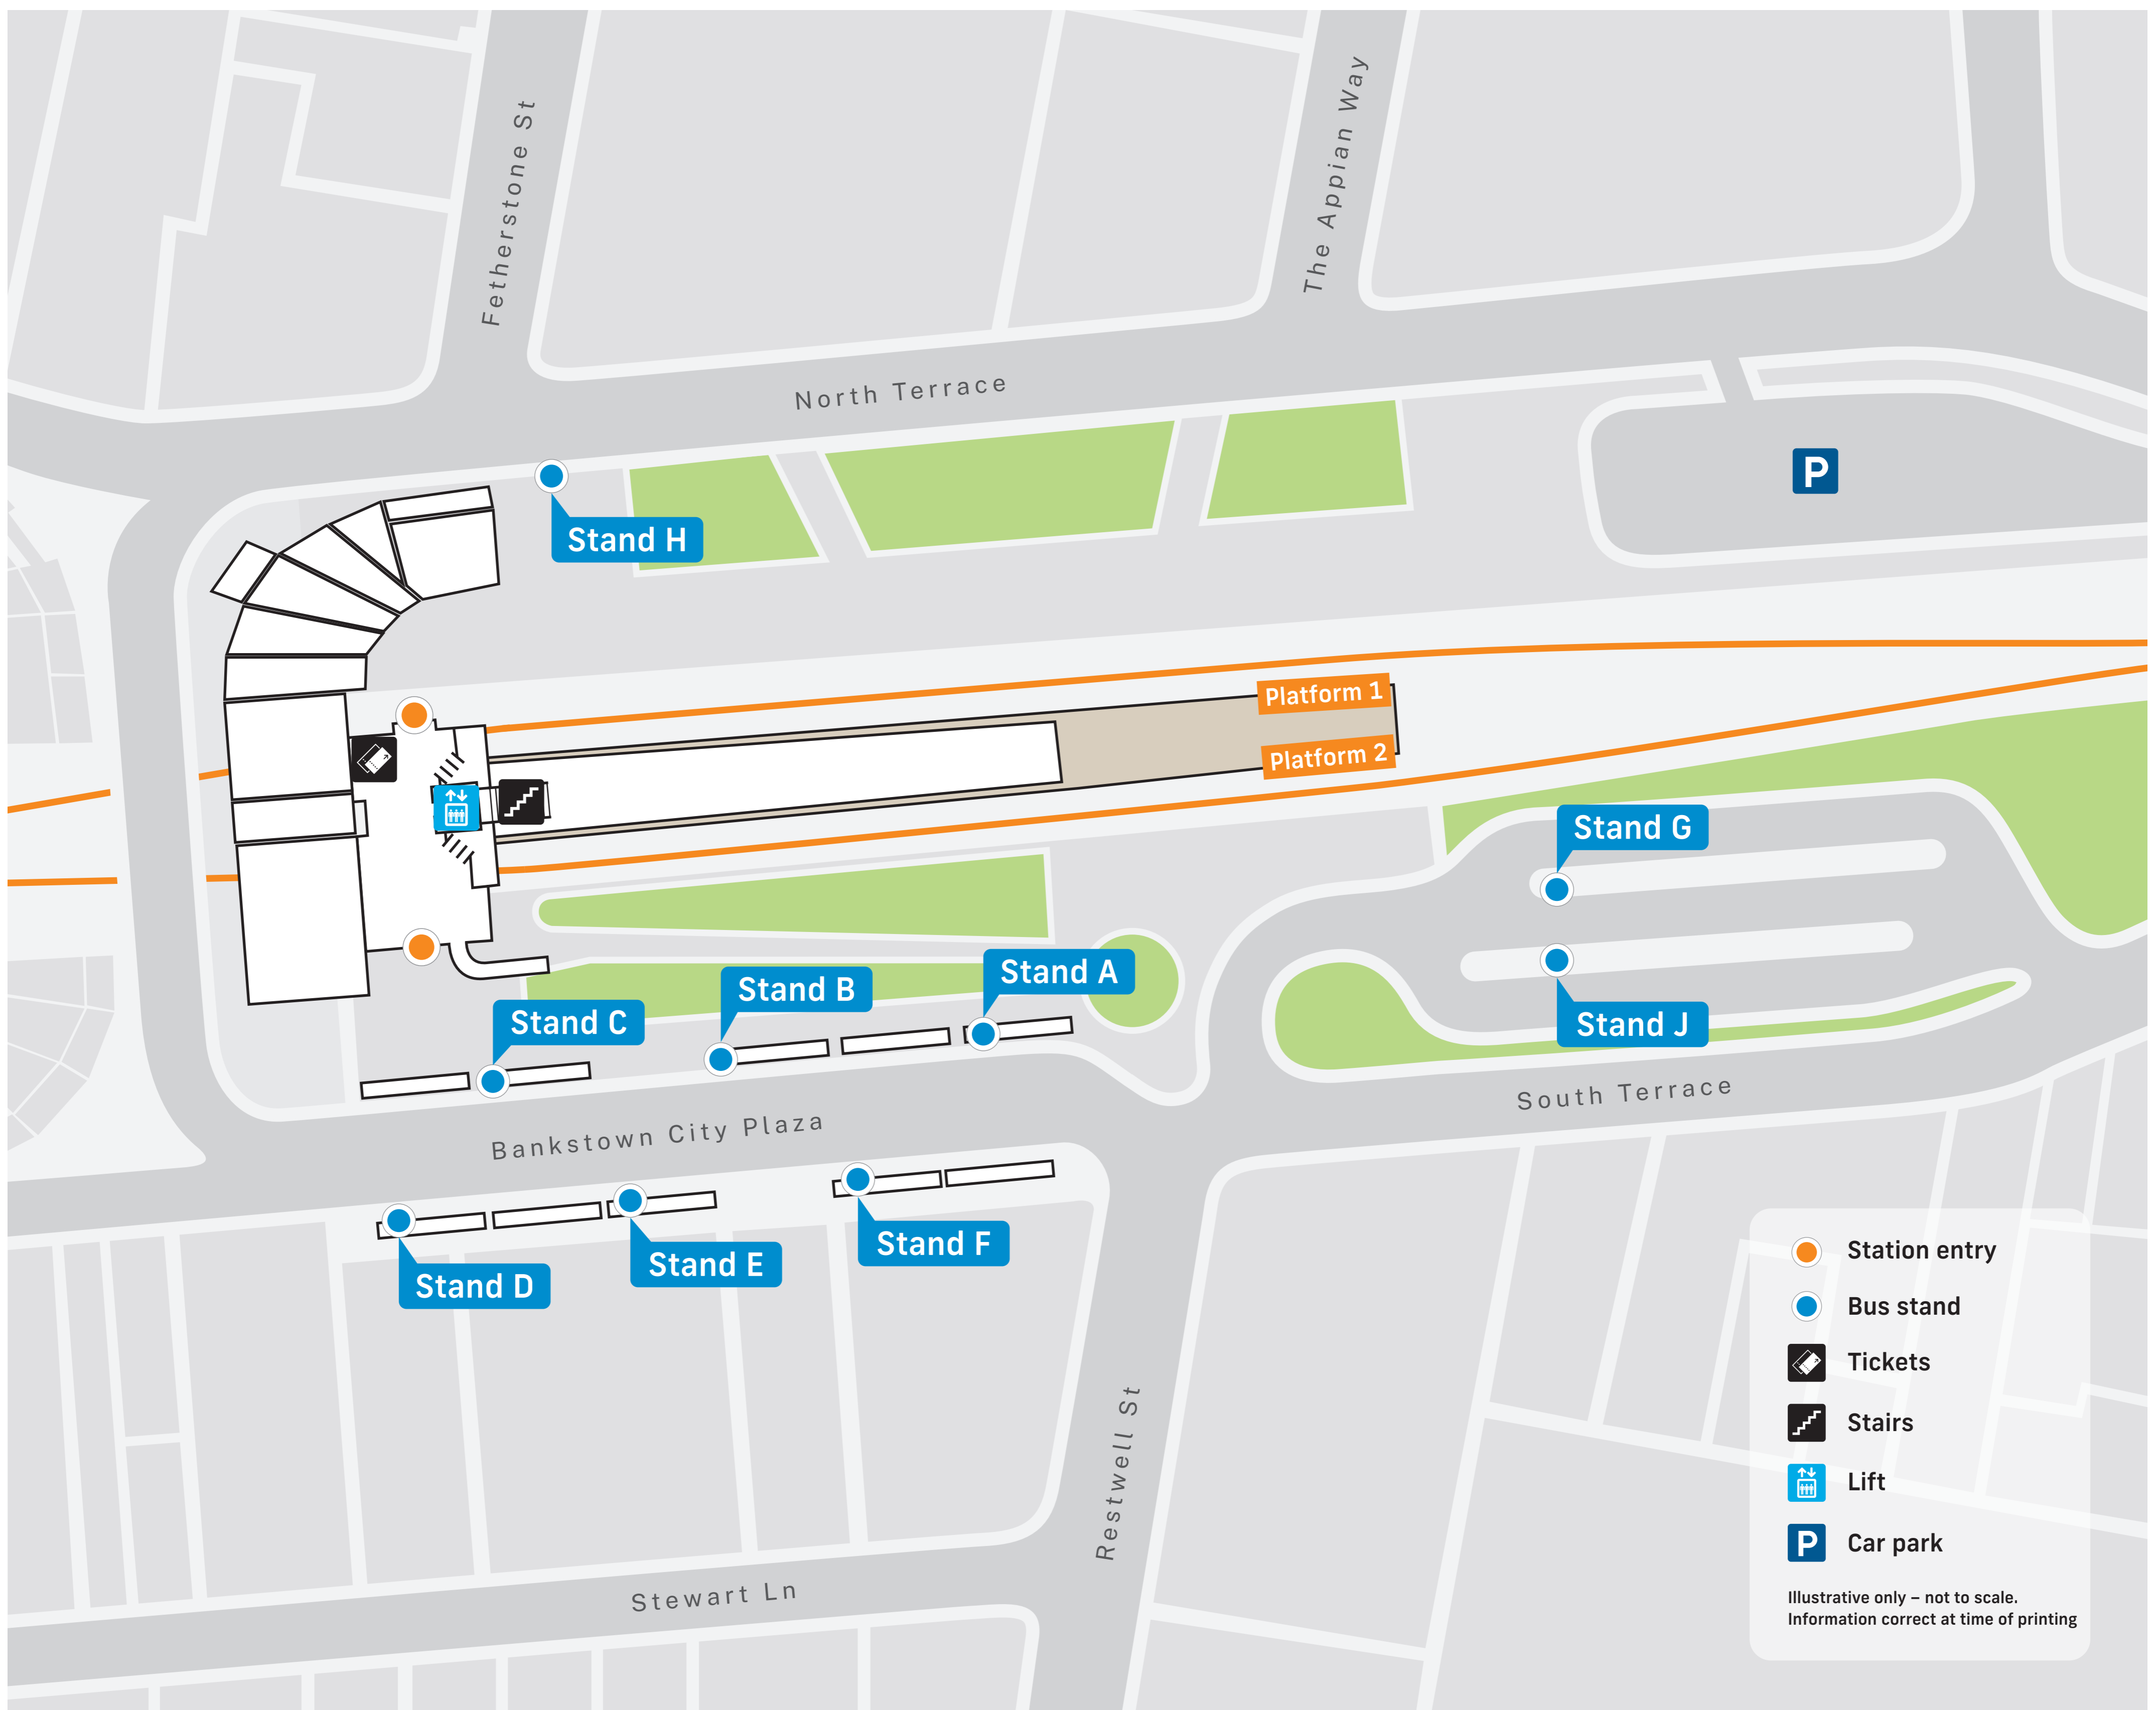

Bankstown Station Public Transport Map

T **T6** Lidcombe & Bankstown Line
Lidcombe

B	Stand A
	Stop no. 2200375
	487 Canterbury
	922 East Hills
	923 Panania
	924 East Hills
	925 East Hills
	926 Revesby Heights
	M90 Liverpool
	Stand B
	Stop no. 2200374
	944 Mortdale
	945 Hurstville
	960 Sutherland
	M91 Hurstville

	Stand C
	Stop no. 2200373
	Arrivals only
	Stand D
	Stop no. 2200376
	905 Fairfield
	907 Parramatta
	908 Merrylands
	909 Parramatta
	911 Auburn
	940 Hurstville
	M91 Parramatta

	Stand E
	Stop no. 2200377
	913 Strathfield
	920 Parramatta
	925 Lidcombe
	939 Greenacre
	941 Hurstville
	946 Roselands
	960 Bankstown
	M90 Burwood
	Stand F
	Stop no. 2200378
	487 Bankstown
	922 Bankstown
	923 Bankstown
	924 Bankstown
	926 Bankstown
	944 Bankstown
	945 Bankstown

	Stand G
	Stop no. 2200343
	N40 City Town Hall
	N40 East Hills
	Stand H
	Stop no. 2200157
	Arrivals only
	Stand J
	Stop no. 220080
	Southwest Link Buses to Sydenham