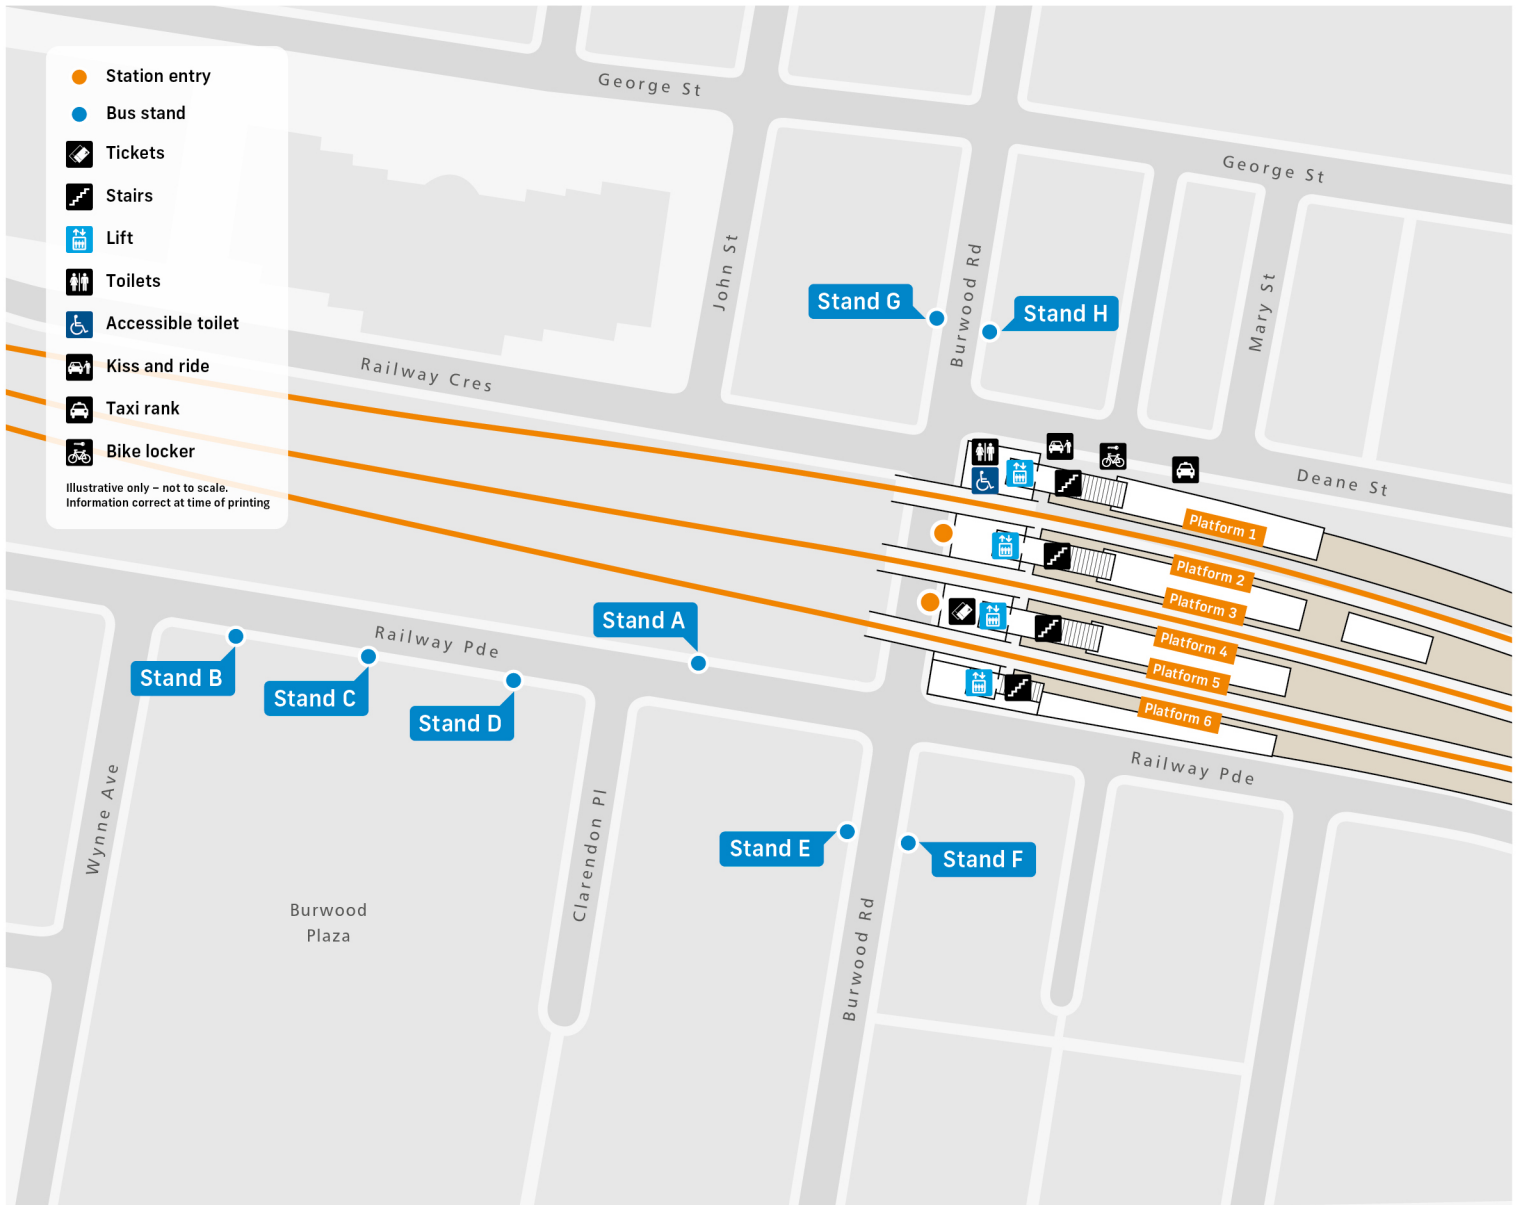

Burwood Station

Public Transport Map

- Station entry
 - Bus stand
 - Tickets
 - Stairs
 - Lift
 - Toilets
 - Accessible toilet
 - Kiss and ride
 - Taxi rank
 - Bike locker
- Illustrative only – not to scale.
Information correct at time of printing

Stand B	
Stop no.	213476
458	Ryde
526	Rhodes

Stand C	
Stop no.	213466
415	Campsie
M90	Liverpool
N50	Liverpool
N60	Fairfield
N61	Carlingford

Stand D	
Stop no.	213465
407	Strathfield via Strathfield West
408	Rookwood Cemetery

Stand E	
Stop no.	213451
410	Macquarie Park
464	Mortlake
490	Drummoyne
492	Drummoyne

Stand F	
Stop no.	213434
410	Hurstville
418	Sydenham
420	Mascot Station ✕
490	Hurstville
492	Rockdale

Stand G	
Stop no.	213453
410	Macquarie Park
415	Chiswick
464	Mortlake
466	Bayview Park and Cabarita Park
530	Chatswood

Stand H	
Stop no.	213425
407	Strathfield via Strathfield West
408	Rookwood Cemetery
410	Hurstville
415	Campsie
458	Ryde
464	Ashfield
M90	Liverpool

Going to Sydney Airport?
Catch the 420 from Stand F

For more information
 transportnsw.info