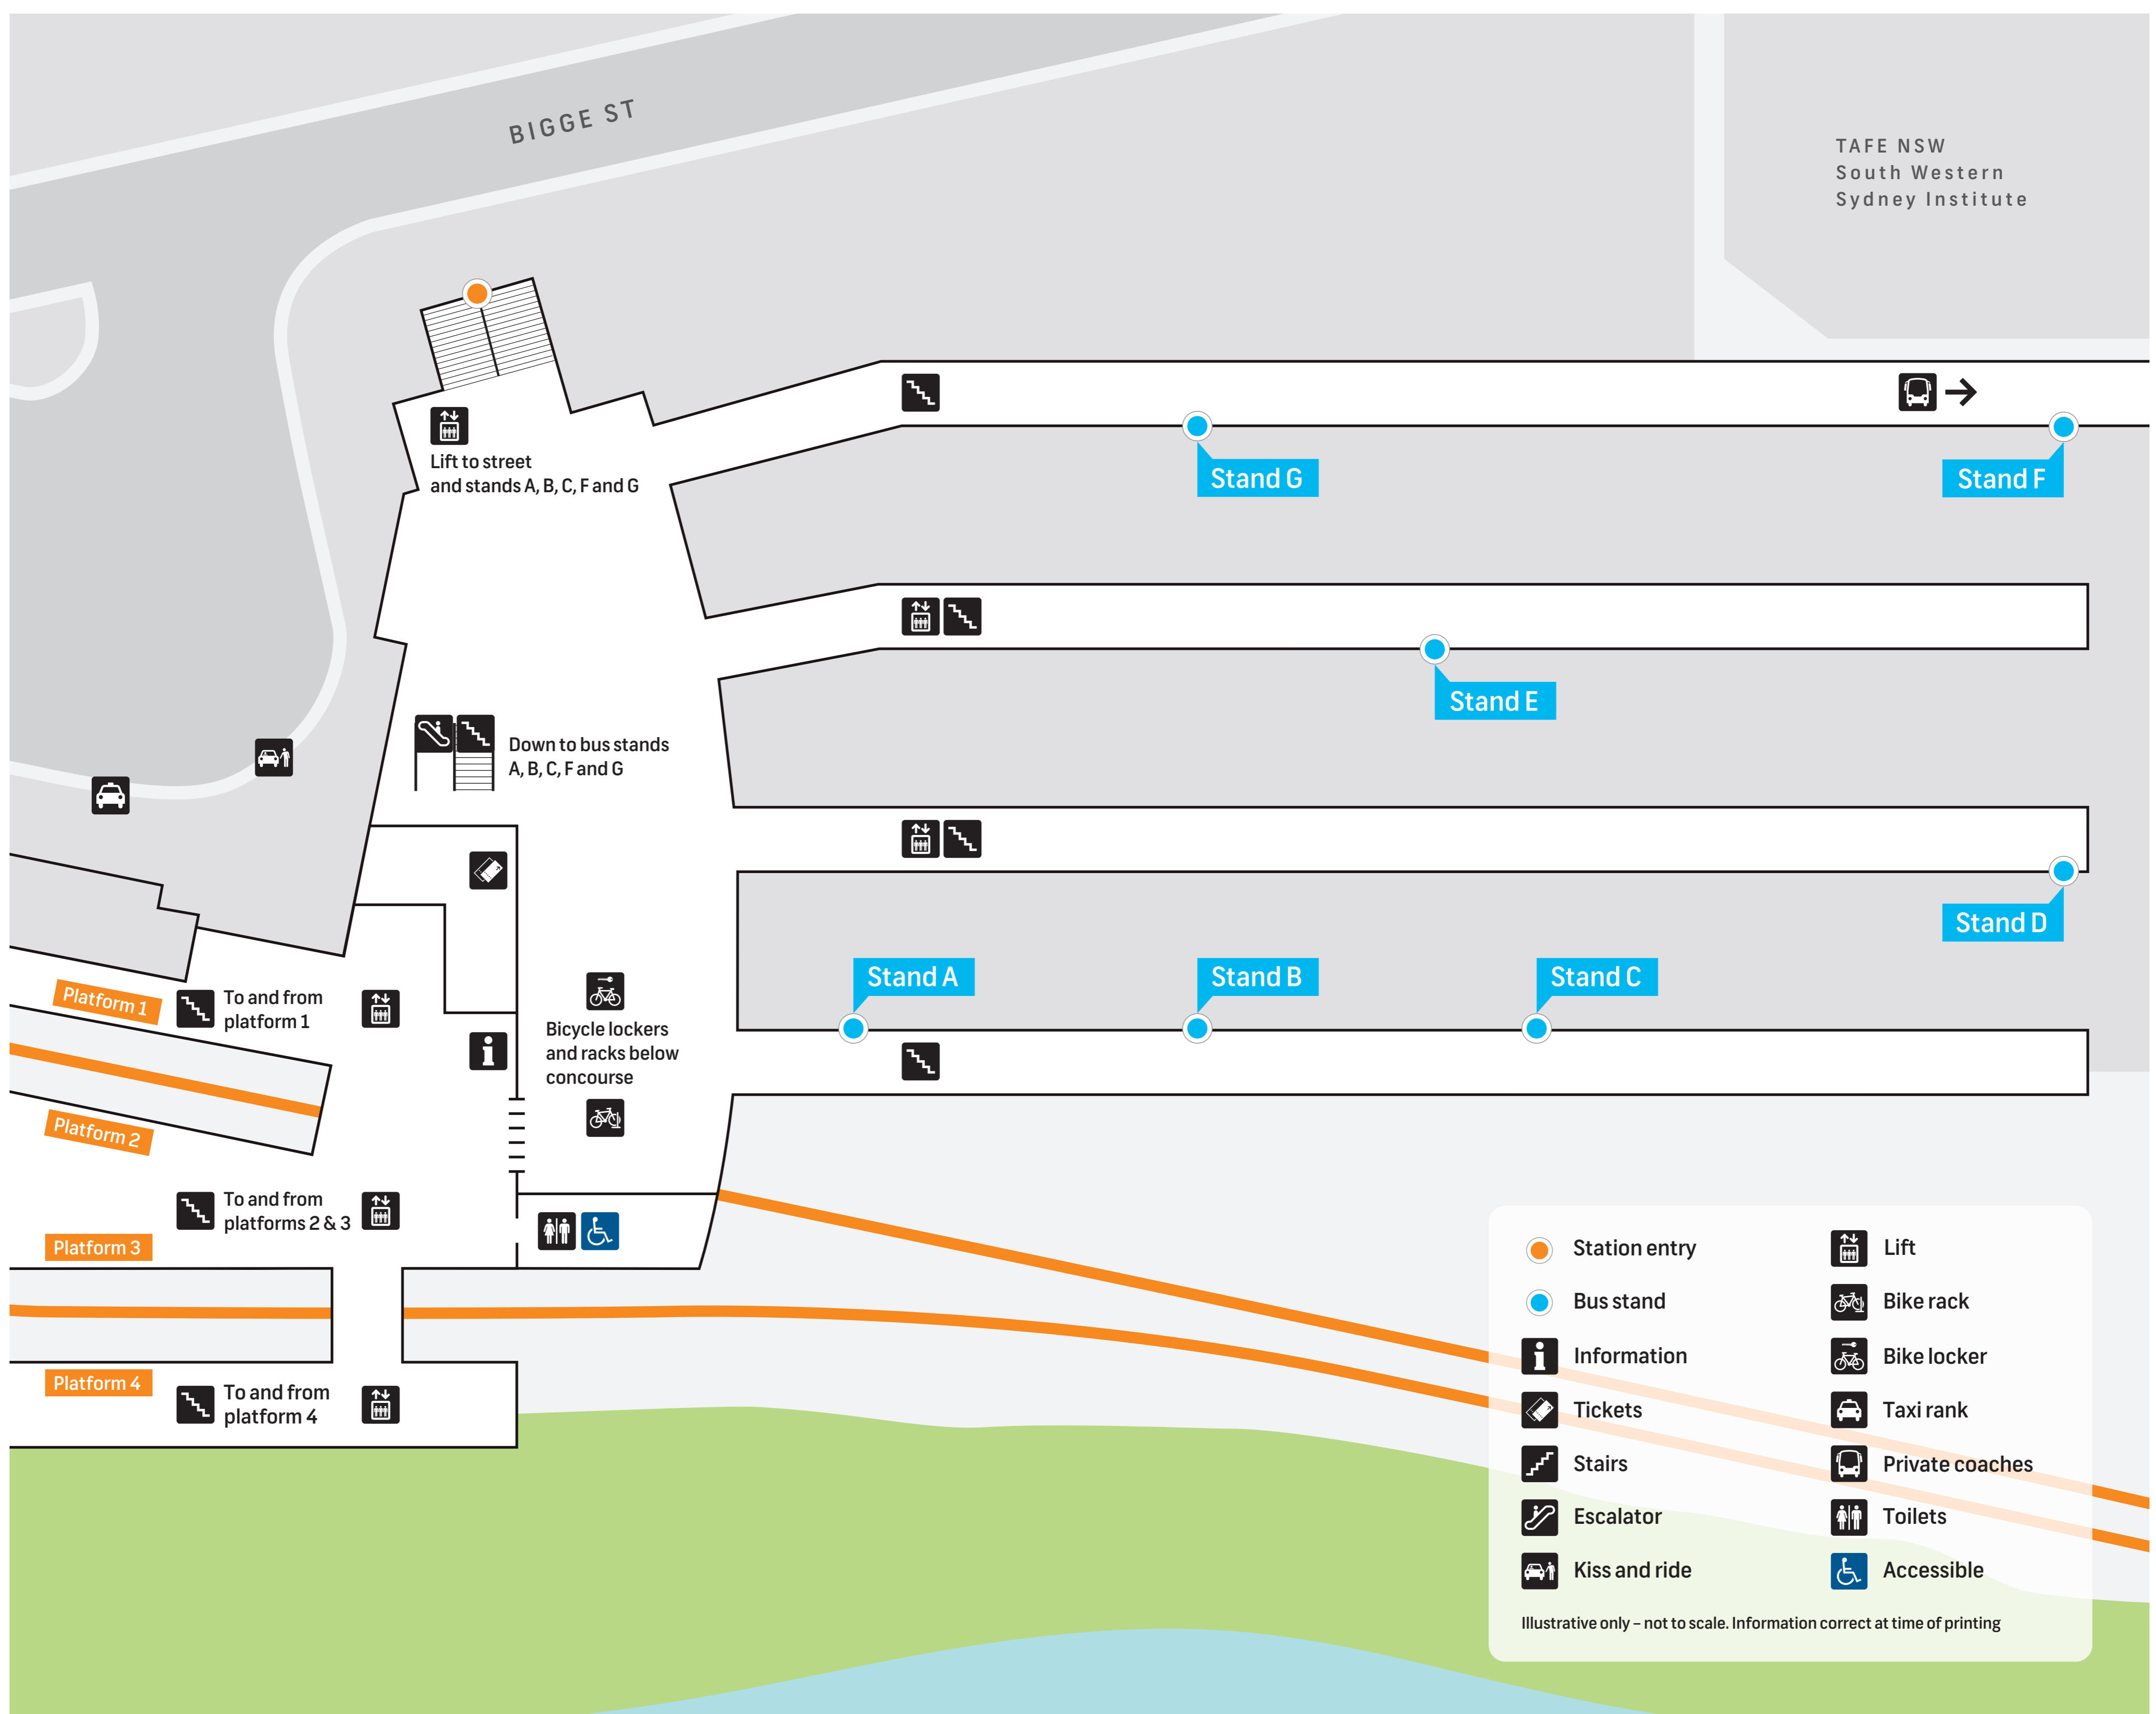

# Liverpool Station Public Transport Map

- T**
  - T2** Leppington & Inner West Line  
City Leppington
  - T3** Liverpool & Inner West Line  
City
  - T5** Cumberland Line  
Leppington Richmond

- B**
  - Stand A**  
Stop no. 2170805  
Arrivals only
  - Stand B**  
Stop no. 2170588  
T80 Parramatta
  - Stand C**  
Stop no. 2170570  
802 Parramatta  
803 Miller  
853 Carnes Hill  
854 Carnes Hill  
855 Rutleigh Park  
856 Bringelly  
869 Ingleburn

- Stand D**  
Stop no. 2170296  
851 Carnes Hill Marketplace  
852 Carnes Hill Marketplace  
857 Narellan  
865 Casula  
866 Casula  
870 Campbelltown Hospital  
871 Campbelltown Hospital  
872 Campbelltown Hospital
- Stand E**  
Stop no. 2170567  
Arrivals only

- Stand F**  
Stop no. 2170171  
801 Badgerys Creek  
804 Parramatta  
805 Cabramatta  
806 Parramatta  
808 Fairfield  
819 Prairiewood  
823 Warwick Farm  
827 Carnes Hill

- Stand G**  
Stop no. 2170563  
901 Holsworthy  
902 Holsworthy  
903 Chipping Norton  
904 Fairfield  
M90 Burwood  
N30 City Town Hall  
N30 Macarthur  
N31 Leppington  
N50 City Town Hall