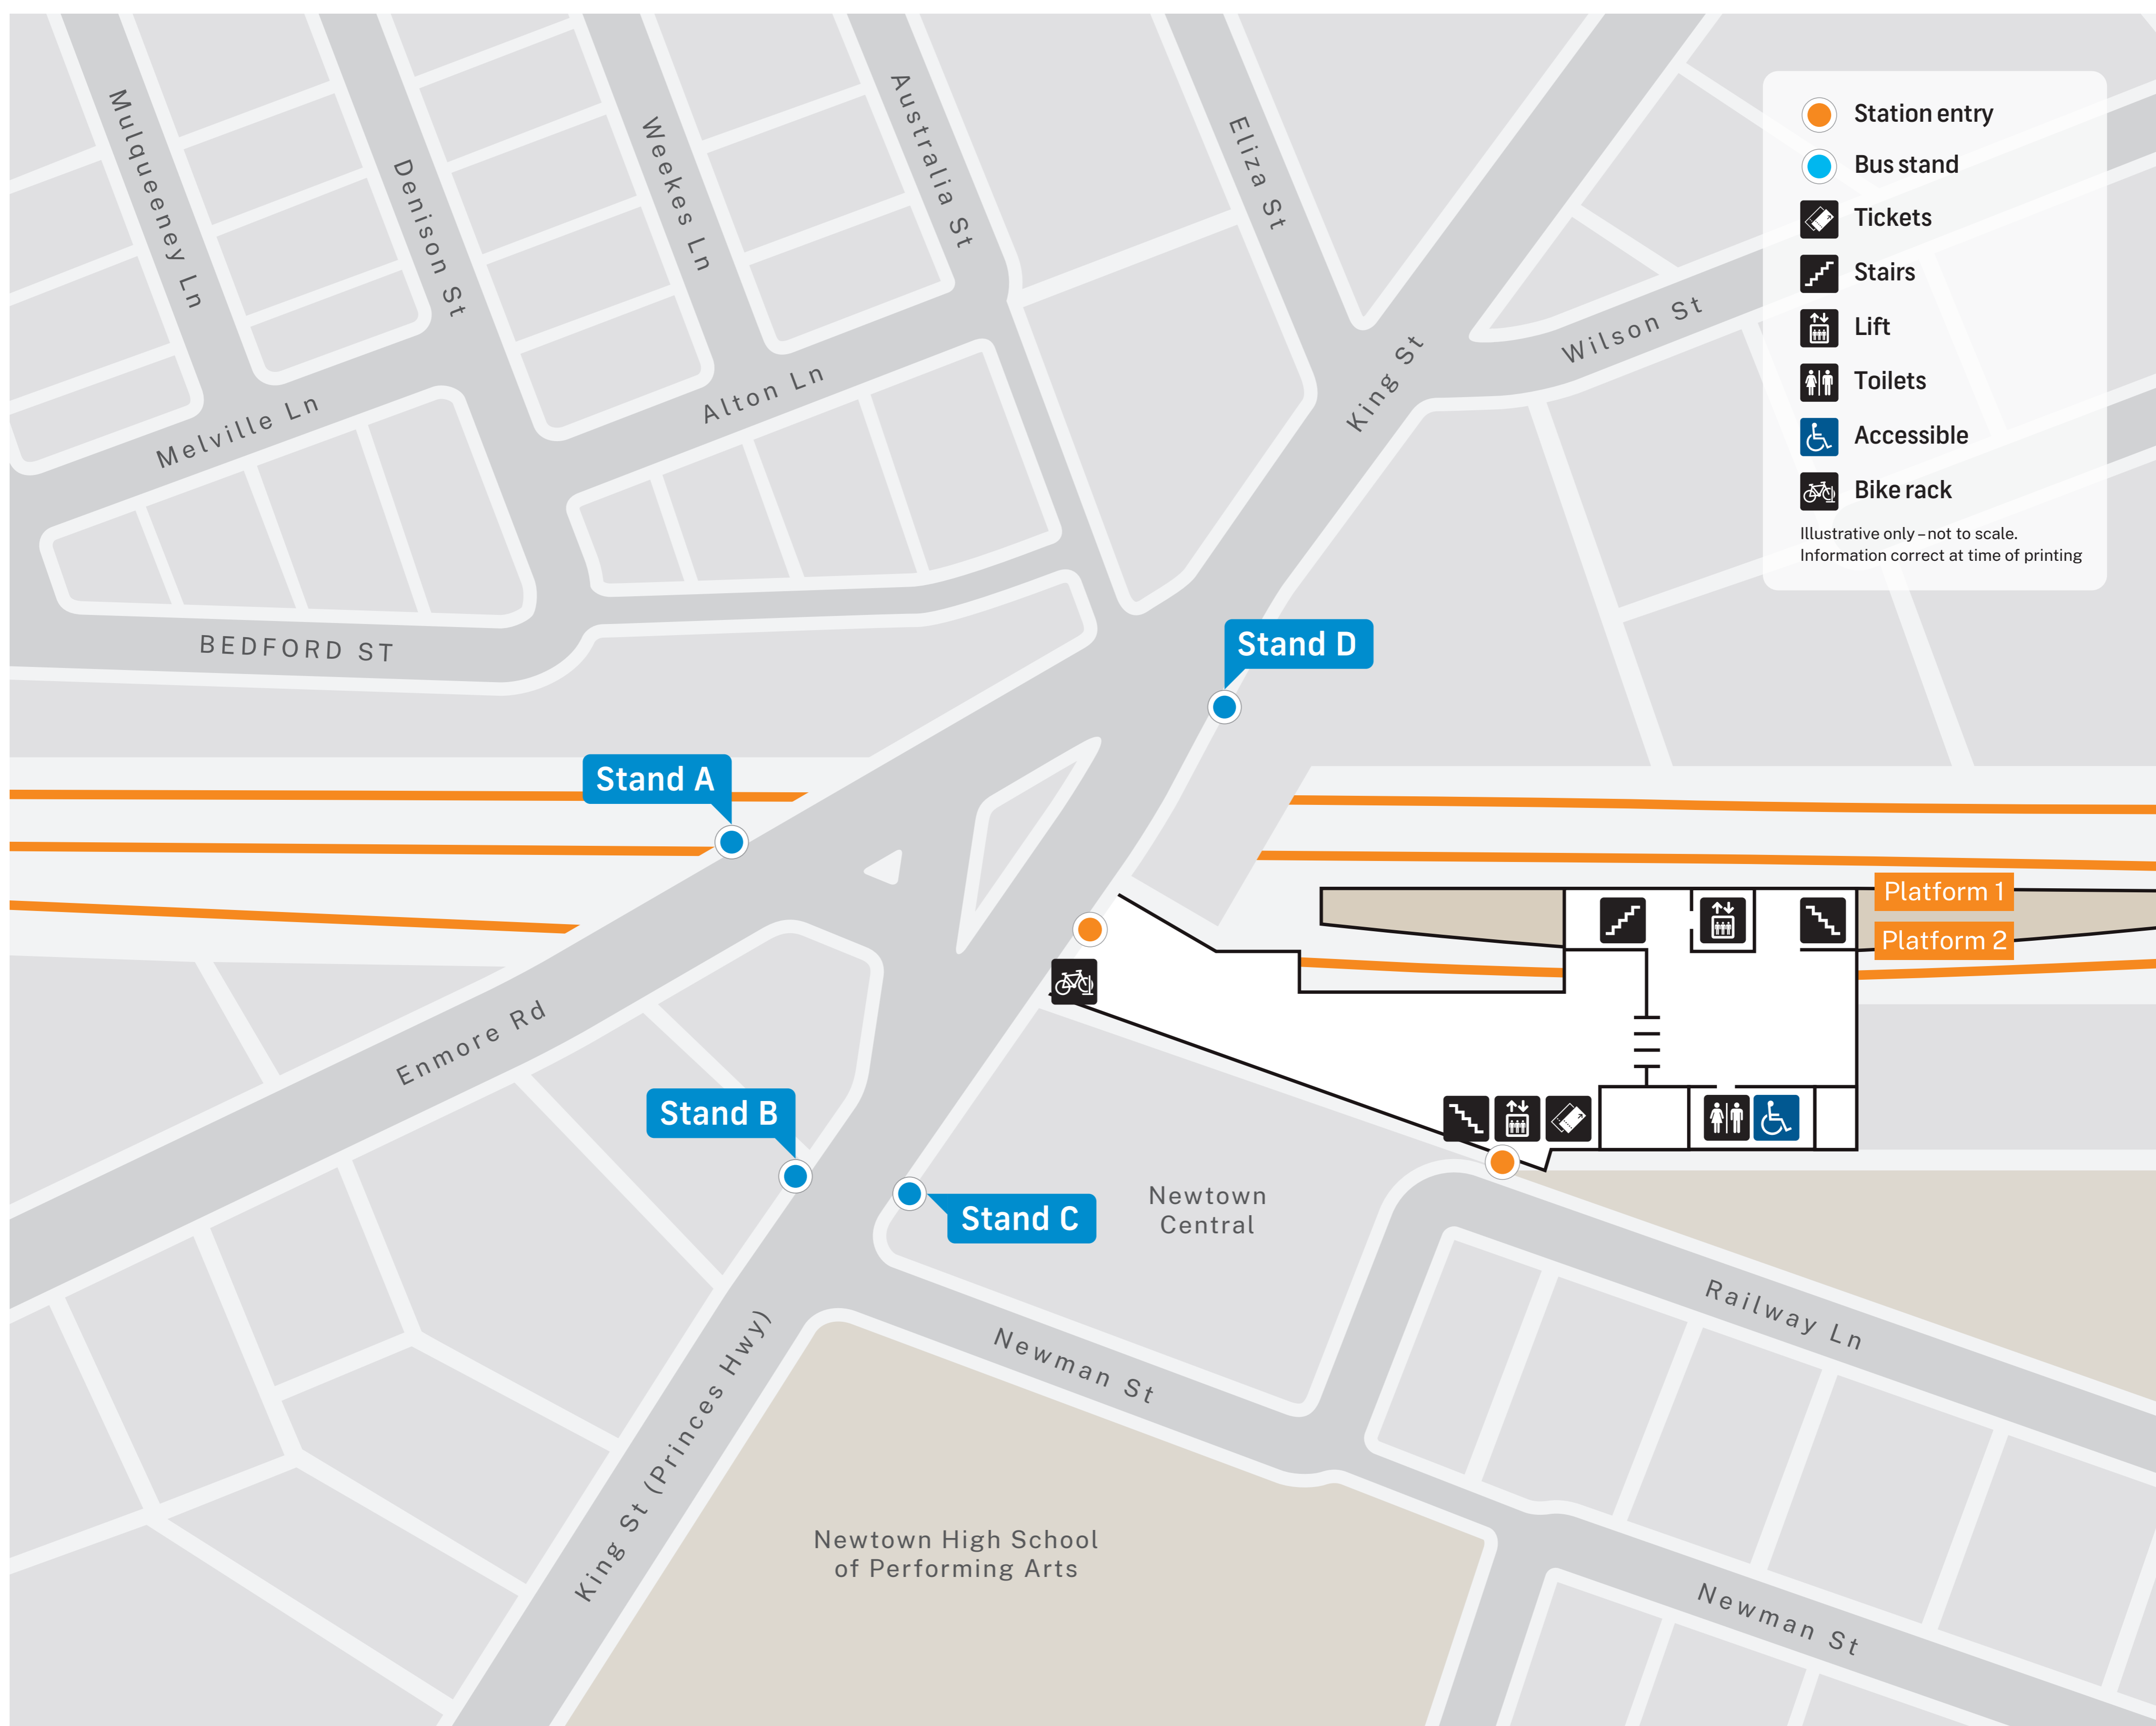

Newtown Station Public Transport Map

T2 *Leppington & Inner West Line*
City
Inner West
Leppington

T3 *Liverpool & Inner West Line*
City
Liverpool

Stand A	
Stop no. 204243	
355	Bondi Junction
423	City Martin Place
423X	City Martin Place
426	City Martin Place
428	City Martin Place
428X	City Martin Place
430	City Railway Square
N30	City Town Hall
N40	City Town Hall

Stand B	
Stop no. 204238	
352	Bondi Junction
370	Glebe Point
422	Central Pitt St
N10	City Town Hall

Stand C	
Stop no. 204226	
352	Marrickville Metro
370	Coogee
422	Kogarah

Stand D	
Stop no. 204211	
355	Marrickville Metro
423	Kingsgrove Depot
423X	Kingsgrove Depot
426	Dulwich Hill
428	Canterbury
428X	Canterbury
430	Sydenham
N10	Sutherland
N30	Macarthur
N40	East Hills