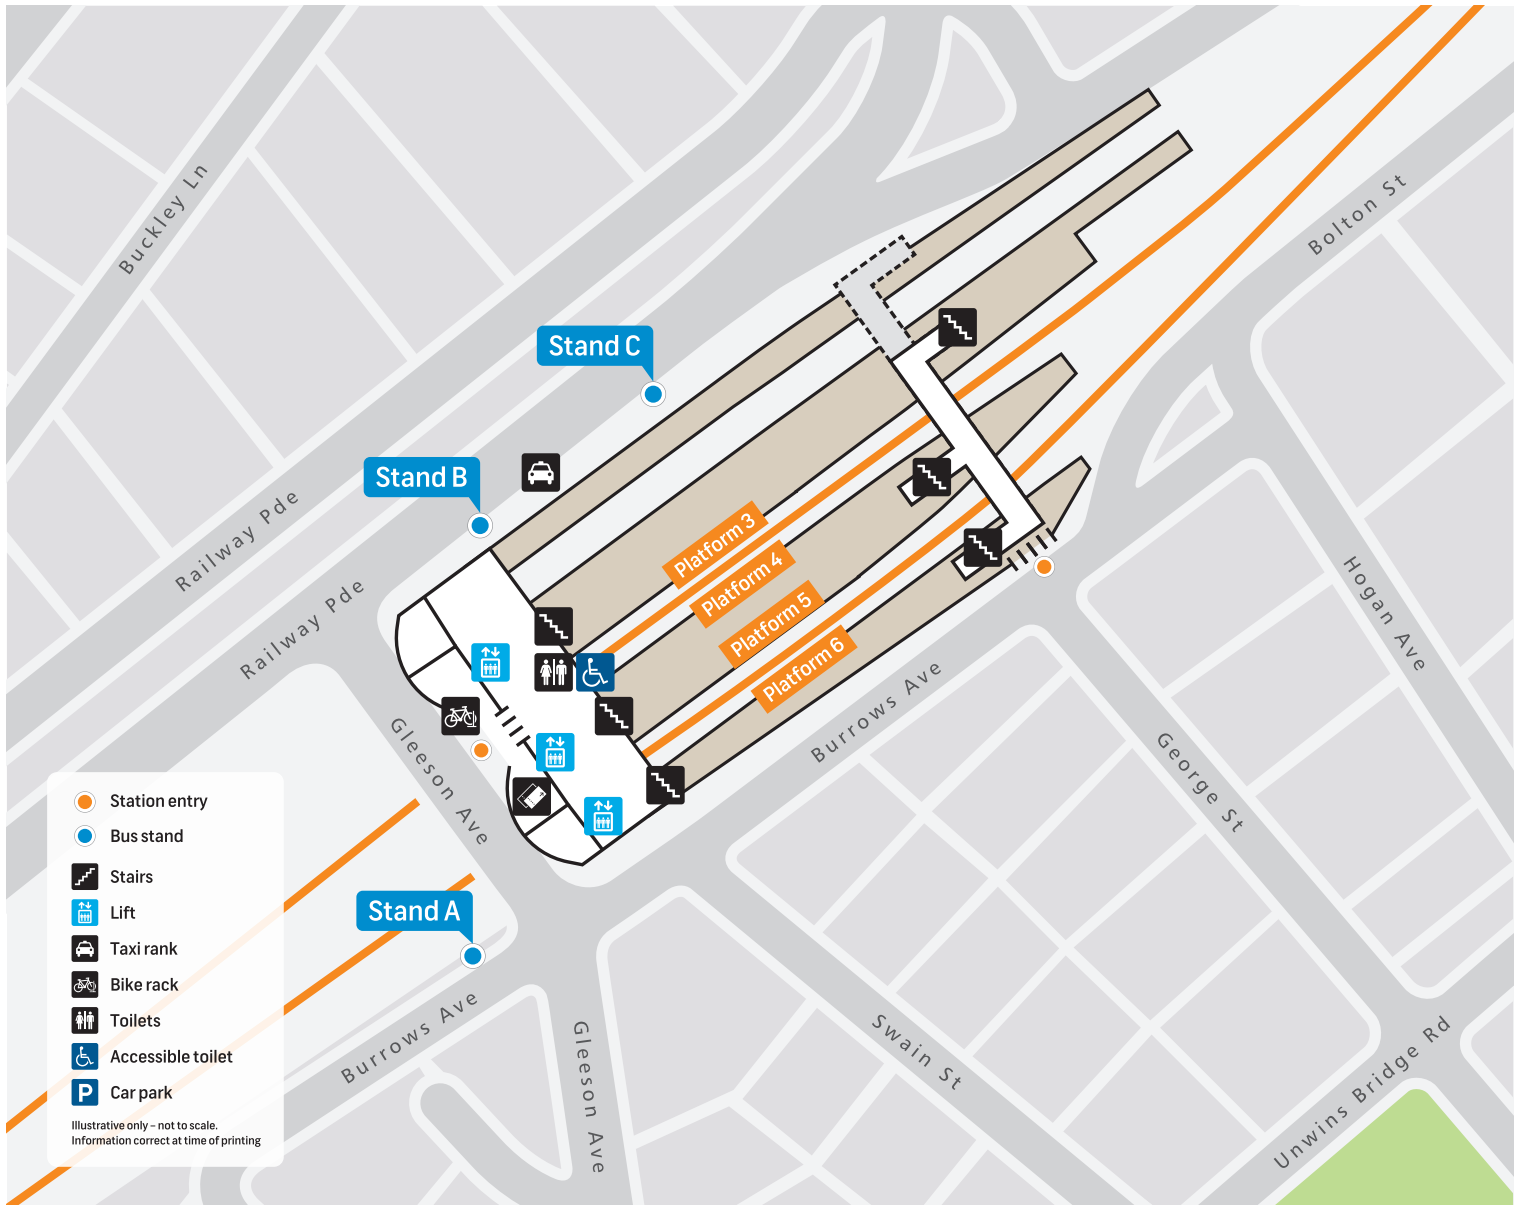

Sydenham Station Public Transport Map

T3 *Bankstown Line*
City
Liverpool
Lidcombe

T4 *Eastern Suburbs & Illawarra Line*
Eastern Suburbs
Illawarra
Cronulla

T8 *Airport & South Line*
City
South

Stand A	
Stop no.	204421
418	Burwood
425	Dulwich Hill
430	City Martin Place

Stand B	
Stop no.	220421
358	Randwick
425	Tempe

Stand C	
Stop no.	2204125
Arrivals only	

For more information

 transportnsw.info