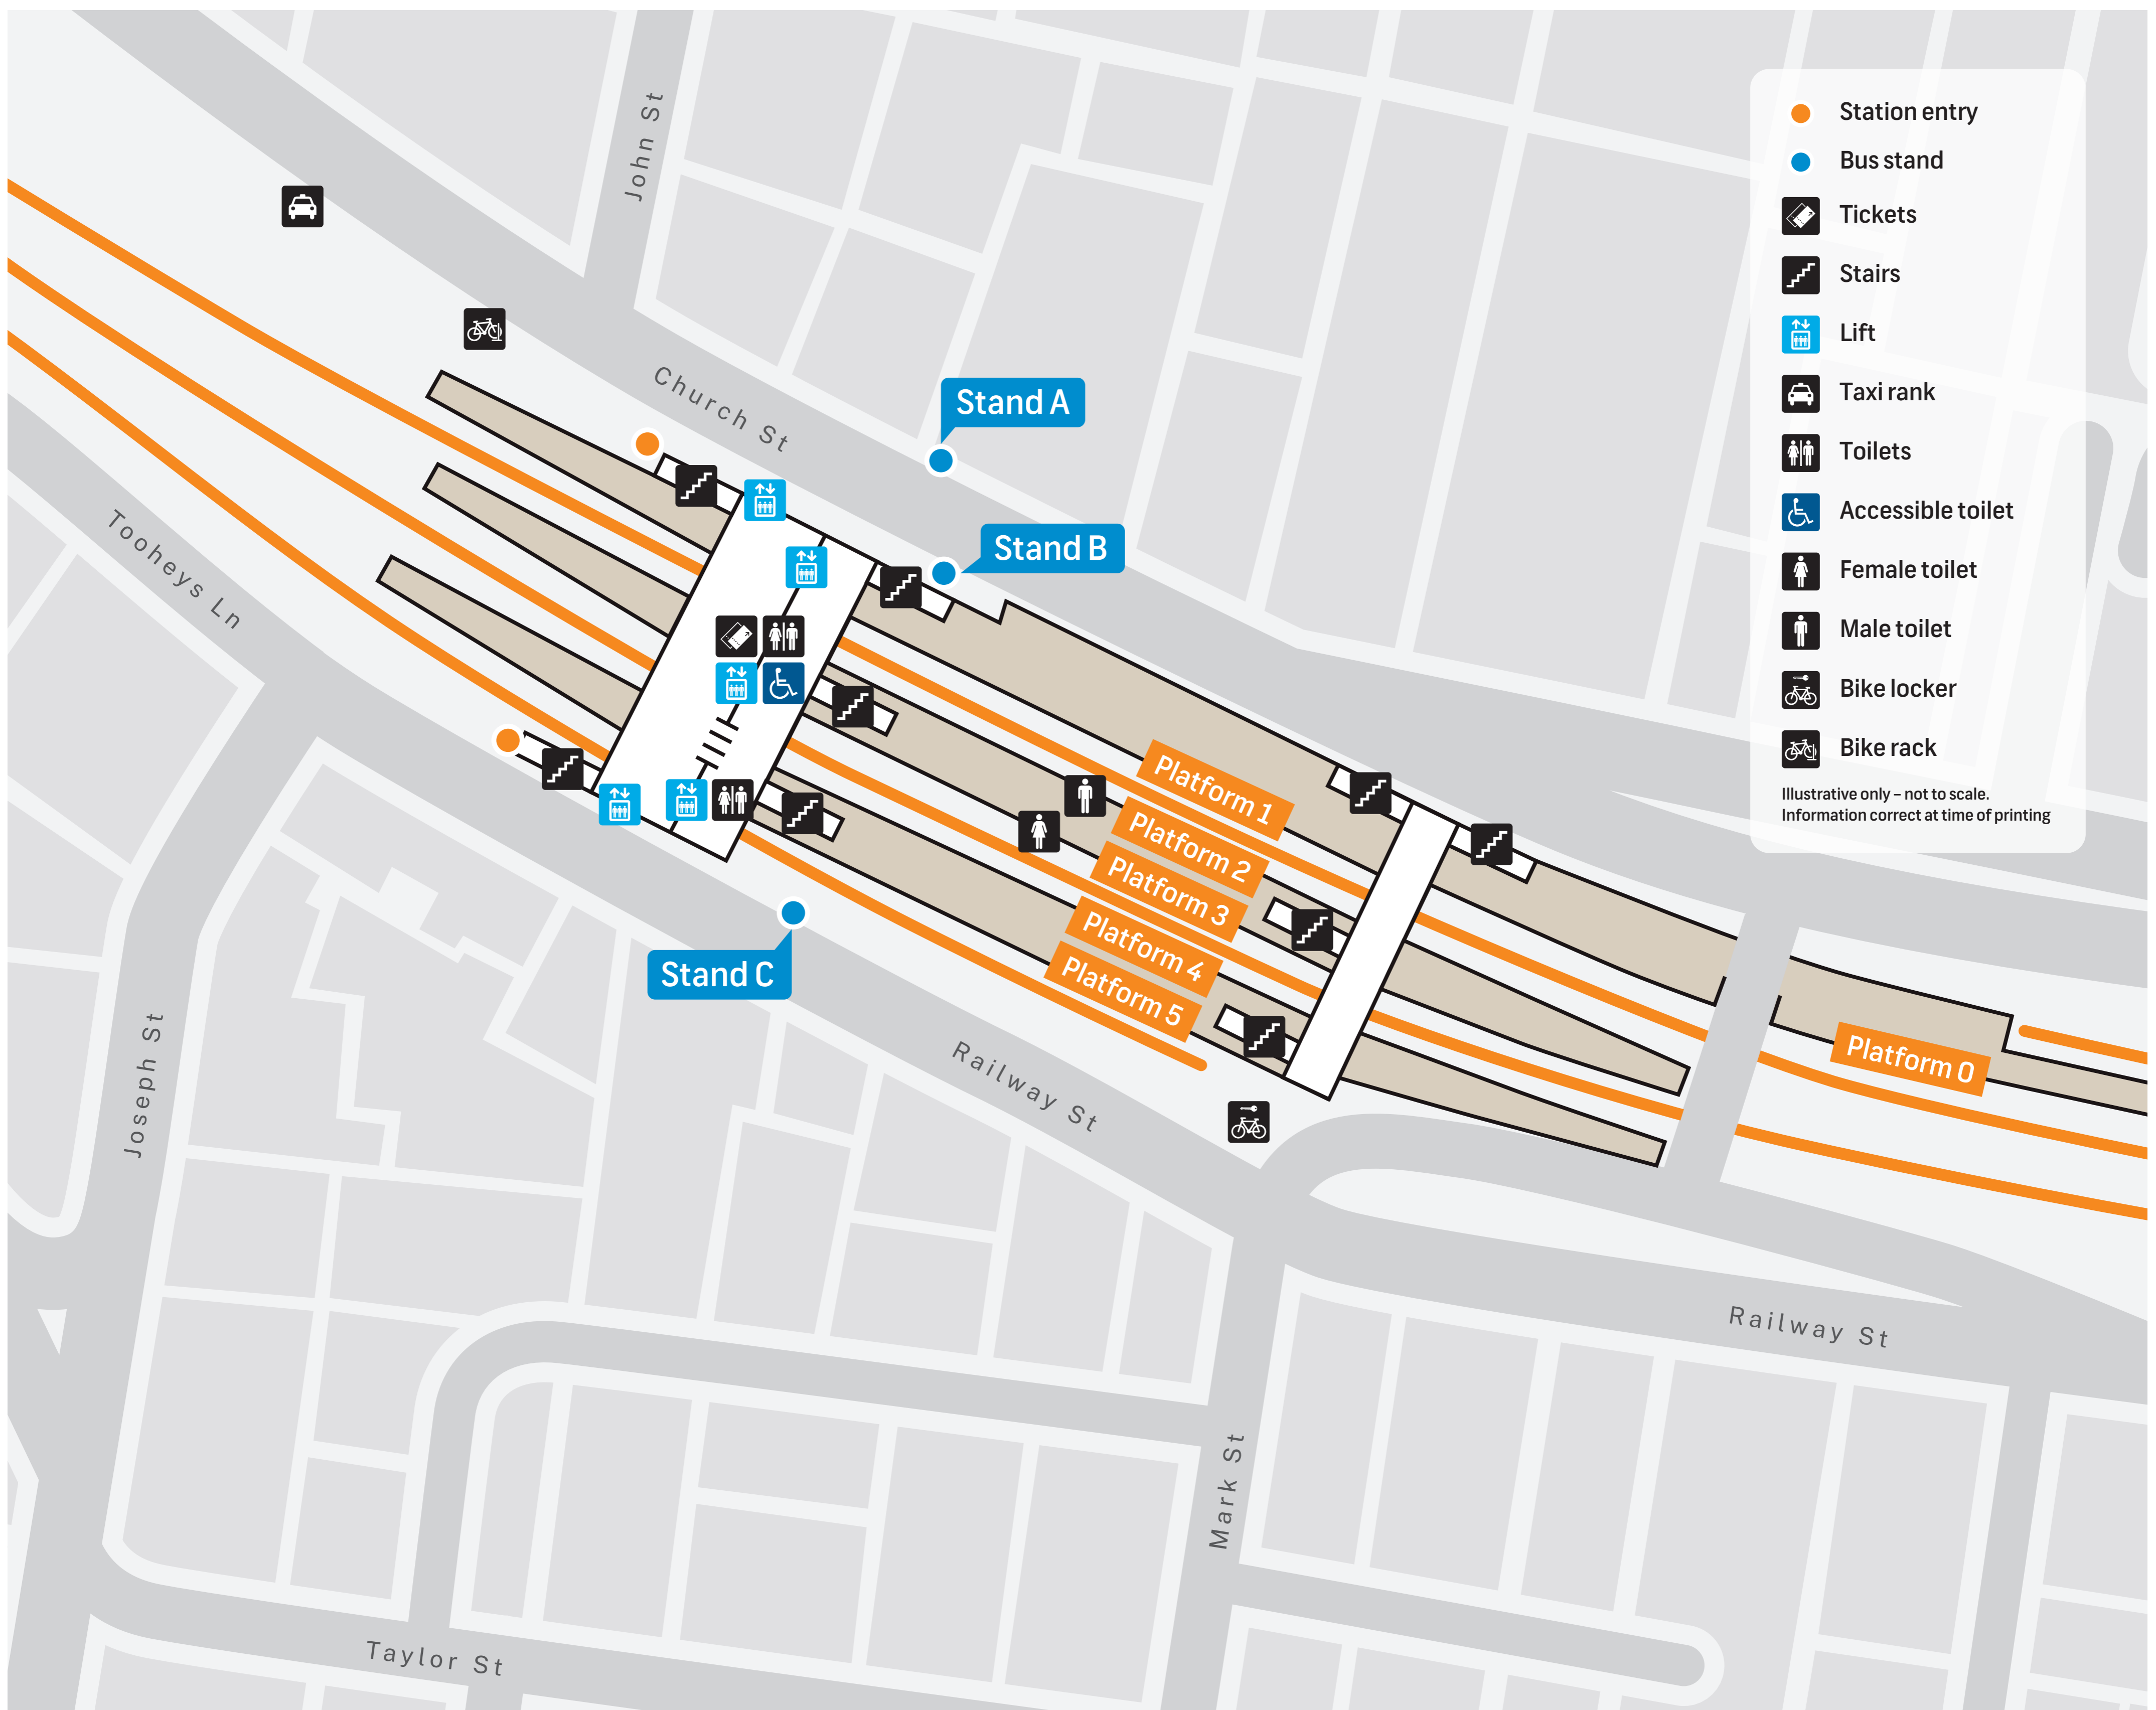

Lidcombe Station Public Transport Map

- Station entry
 - Bus stand
 - Tickets
 - Stairs
 - Lift
 - Taxi rank
 - Toilets
 - Accessible toilet
 - Female toilet
 - Male toilet
 - Bike locker
 - Bike rack
- Illustrative only – not to scale.
Information correct at time of printing

T1 *North Shore & Western Line*
North Shore
Western
Richmond

T2 *Leppington & Inner West Line*
City
Inner West
Leppington

T3 *Liverpool & Inner West Line*
City
Liverpool

T6 *Lidcombe & Bankstown Line*
Bankstown

T7 *Olympic Park Line*
Olympic Park

Stand A
Stop no. 2141173
401 Lidcombe via Birnie Ave
920 Bankstown

Stand B
Stop no. 2141280
920 Parramatta
N50 Liverpool
N60 Fairfield
N61 Carlingford

Stand C
Stop no. 214197
925 East Hills
N50 City Town Hall
N60 City Town Hall
N61 City Town Hall