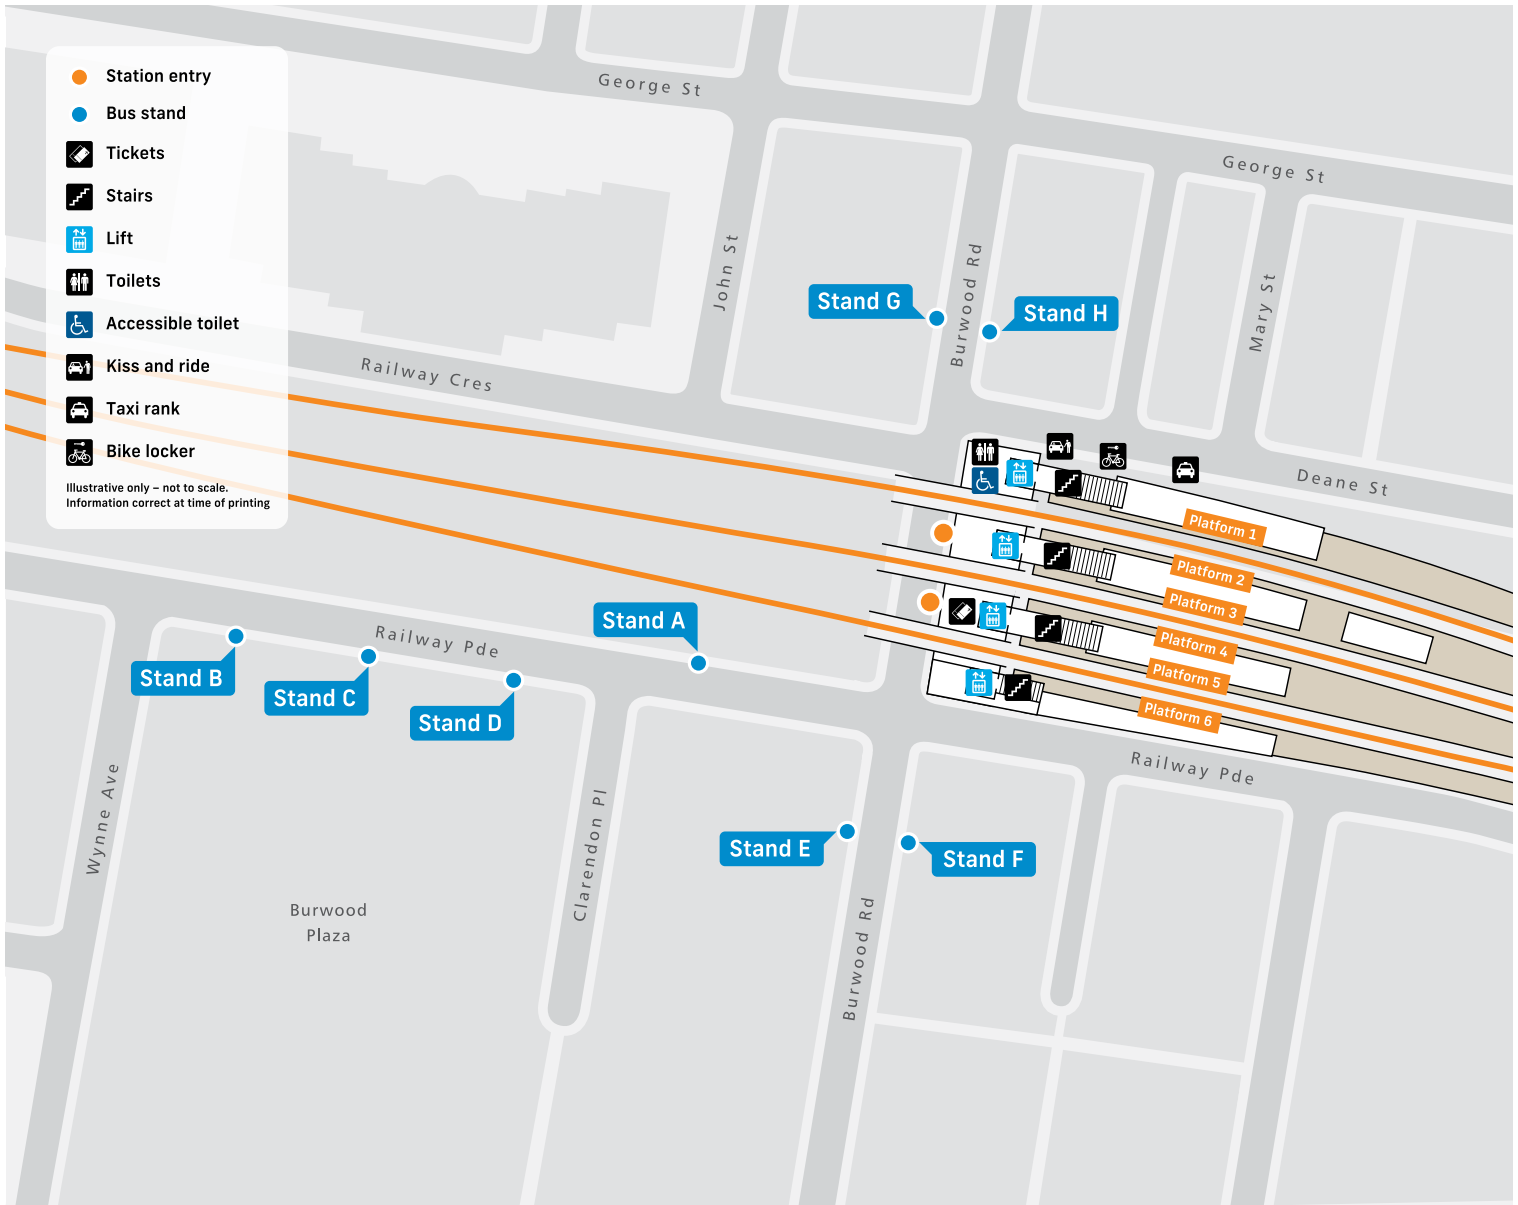

Burwood Station

Public Transport Map

- Station entry
 - Bus stand
 - Tickets
 - Stairs
 - Lift
 - Toilets
 - Accessible toilet
 - Kiss and ride
 - Taxi rank
 - Bike locker
- Illustrative only - not to scale.
Information correct at time of printing

Stand B	
Stop no. 213476	
458	Ryde
526	Rhodes

Stand C	
Stop no. 213466	
415	Campsie
M90	Liverpool
N50	Liverpool
N60	Fairfield
N61	Carlingford

Stand D	
Stop no. 213465	
407	Strathfield via Strathfield West
408	Rookwood Cemetery

Stand E	
Stop no. 213451	
410	Macquarie Park
464	Mortlake
490	Drummoyne
492	Drummoyne

Stand F	
Stop no. 213434	
410	Hurstville
418	Kingsford ✕
420	Eastgardens ✕
420N	Eastgardens
490	Hurstville
492	Rockdale

Stand G	
Stop no. 213453	
410	Macquarie Park
415	Chiswick
464	Mortlake
466	Bayview Park and Cabarita Park
530	Chatswood

Stand H	
Stop no. 213425	
407	Strathfield via Strathfield West
408	Rookwood Cemetery
410	Hurstville
415	Campsie
458	Ryde
464	Ashfield
M90	Liverpool