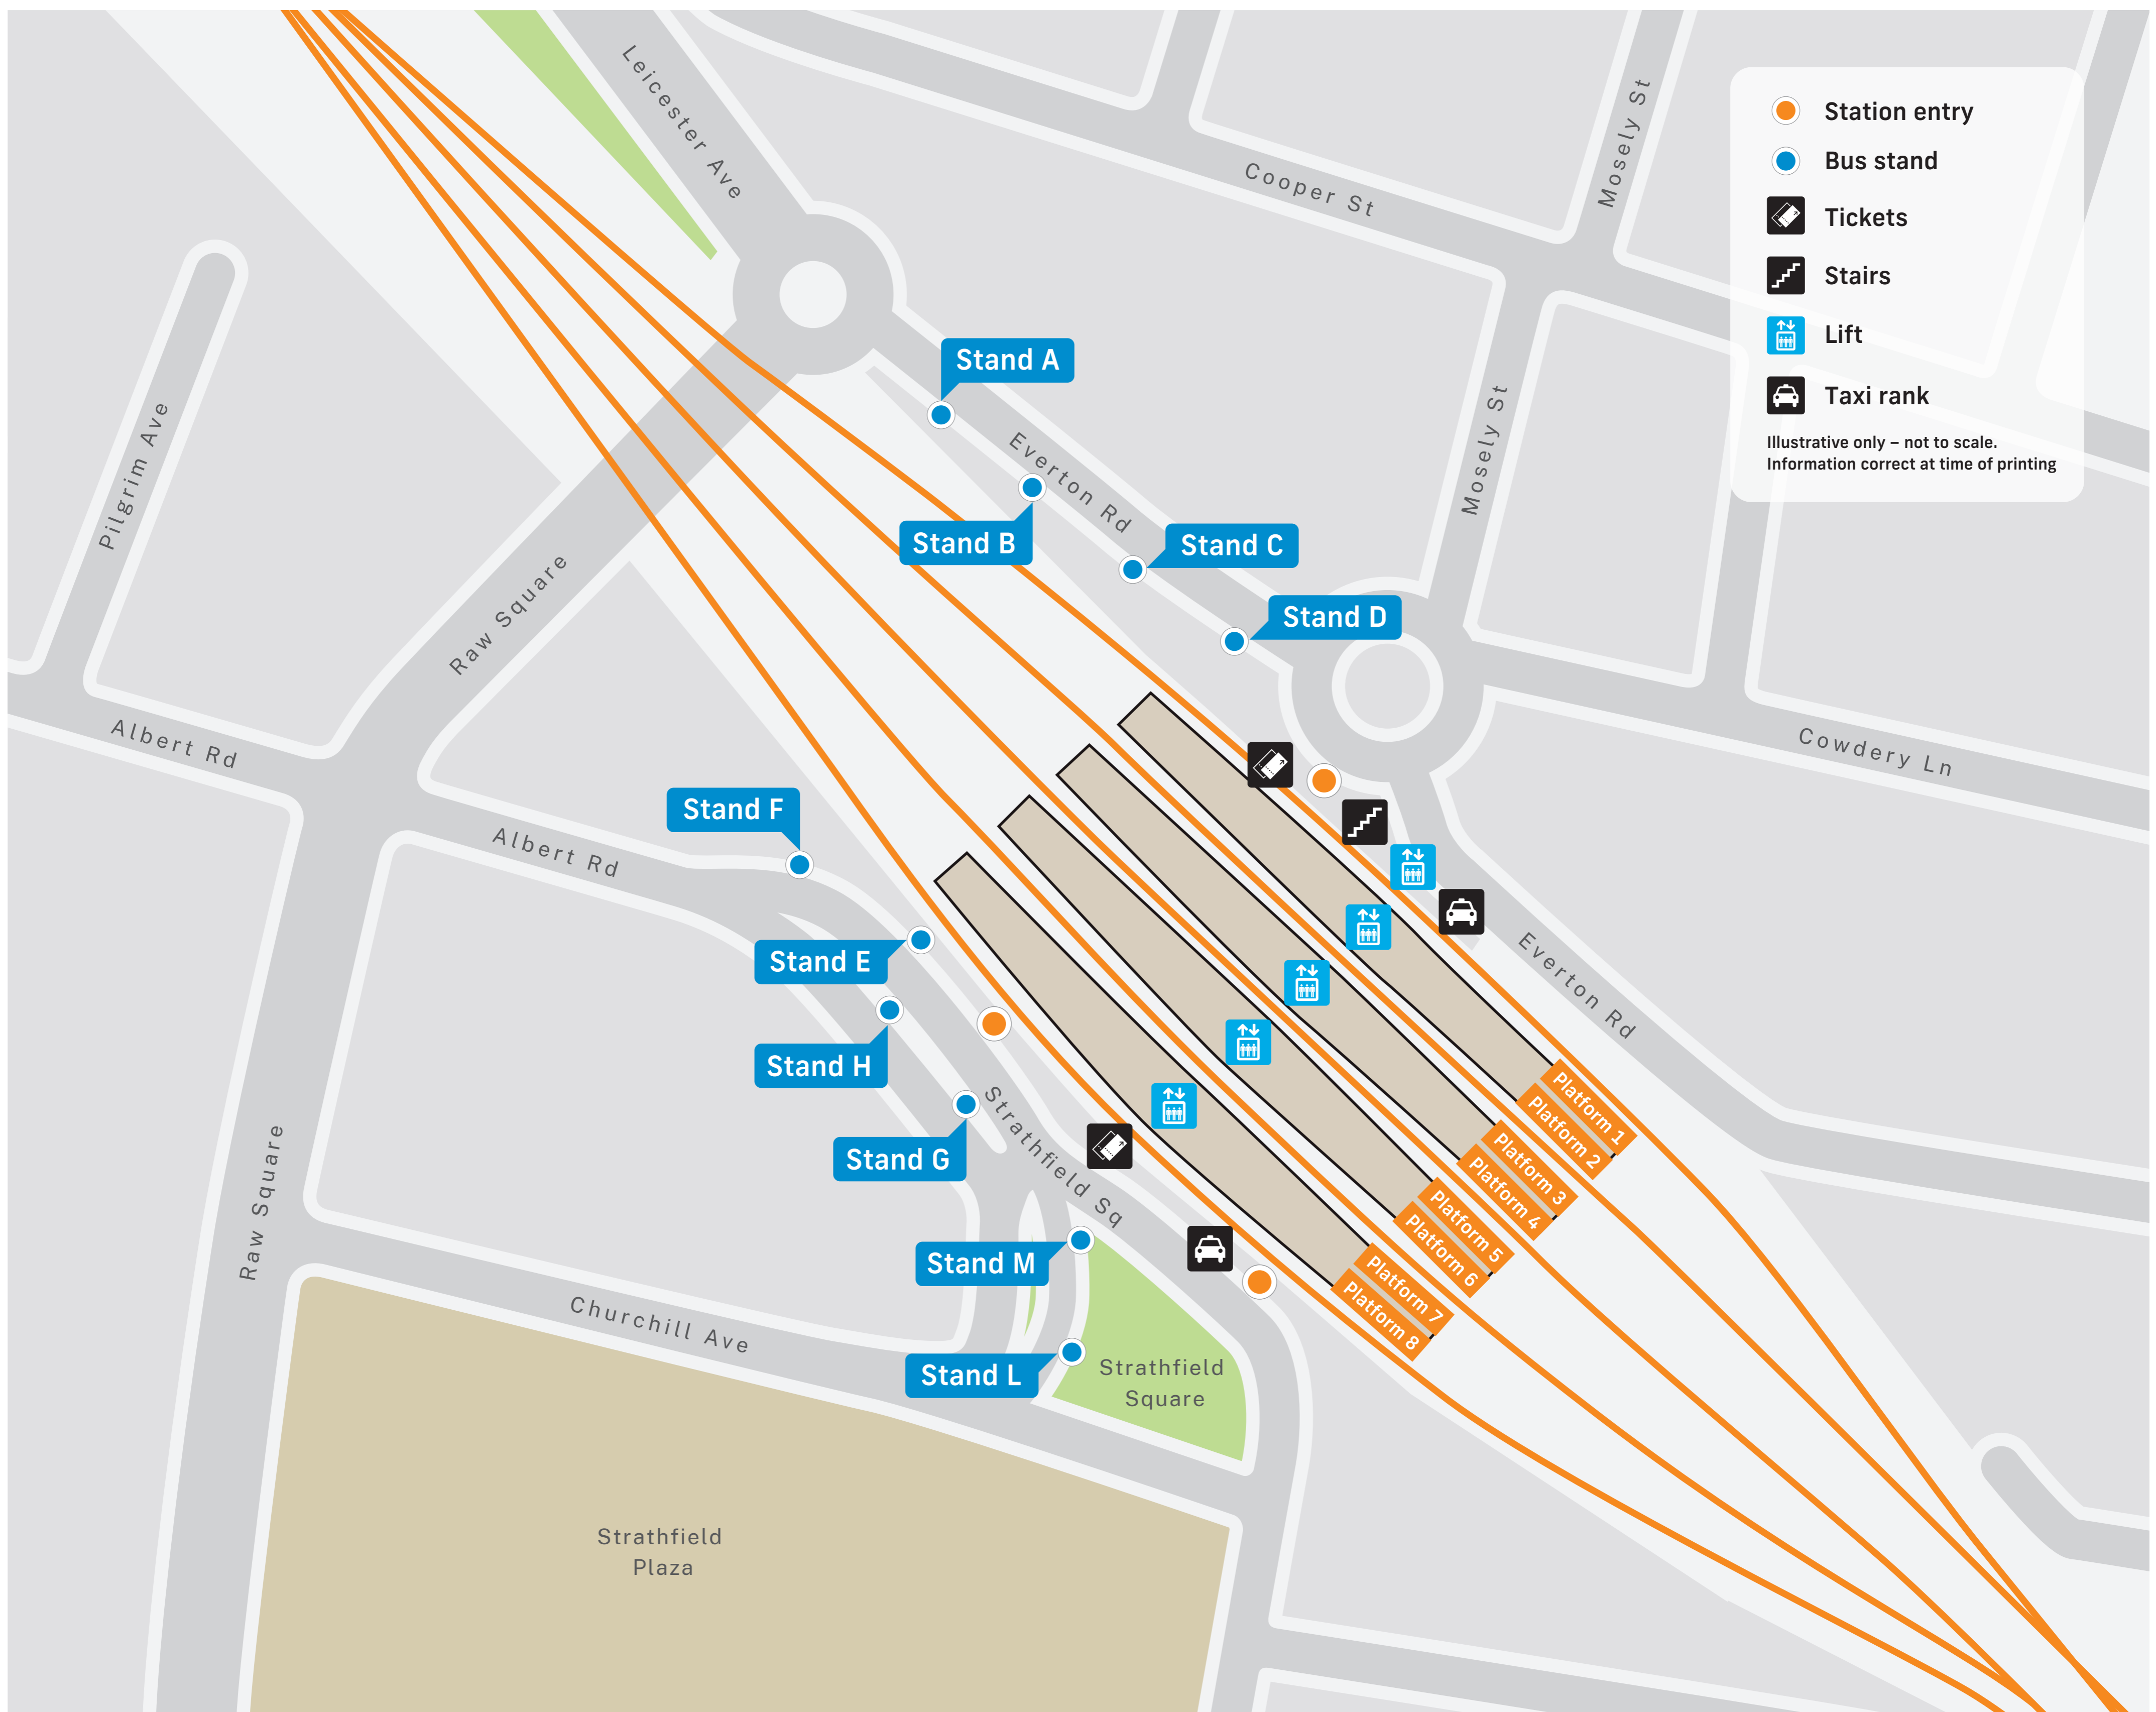

Strathfield Station Public Transport Map

- Station entry
- Bus stand
- Tickets
- Stairs
- Lift
- Taxi rank

Illustrative only – not to scale.
Information correct at time of printing

- T1** *North Shore & Western Line*
North Shore
Western
Richmond
- T2** *Leppington & Inner West Line*
City
Inner West
Leppington
- T3** *Liverpool & Inner West Line*
City
Liverpool
- T9** *Northern Line*
Gordon
Northern

- Blue Mountains
- Central Coast & Newcastle Line
- Western NSW
- North Western NSW
- North Coast NSW

Stand A Stop no. 213514 458 Ryde	Stand B Stop no. 213513 526 Rhodes	Stand C Stop no. 213512 School services only	Stand D Stop no. 213511 458 Burwood 526 Burwood	Stand E Stop no. 2135215 913 Bankstown 914 Greenacre M90 Burwood M90 Liverpool	Stand F Stop no. 213563 450 Hurstville	Stand G Stop no. 213516 415 Campsie 415 Chiswick N50 City Town Hall N50 Liverpool N60 City Town Hall N60 Fairfield N61 City Town Hall N61 Carlingford N80 City Town Hall N80 Hornsby N81 City Town Hall N81 Parramatta	Stand H Stop no. 213515 407 Burwood via Strathfield West 408 Burwood 408 Rookwood Cemetery	Stand L Stop no. 213519 480 Central Pitt St 483 Central Pitt St	Stand M Stop no. 213518 Arrivals only
---	---	---	---	--	---	--	---	---	--