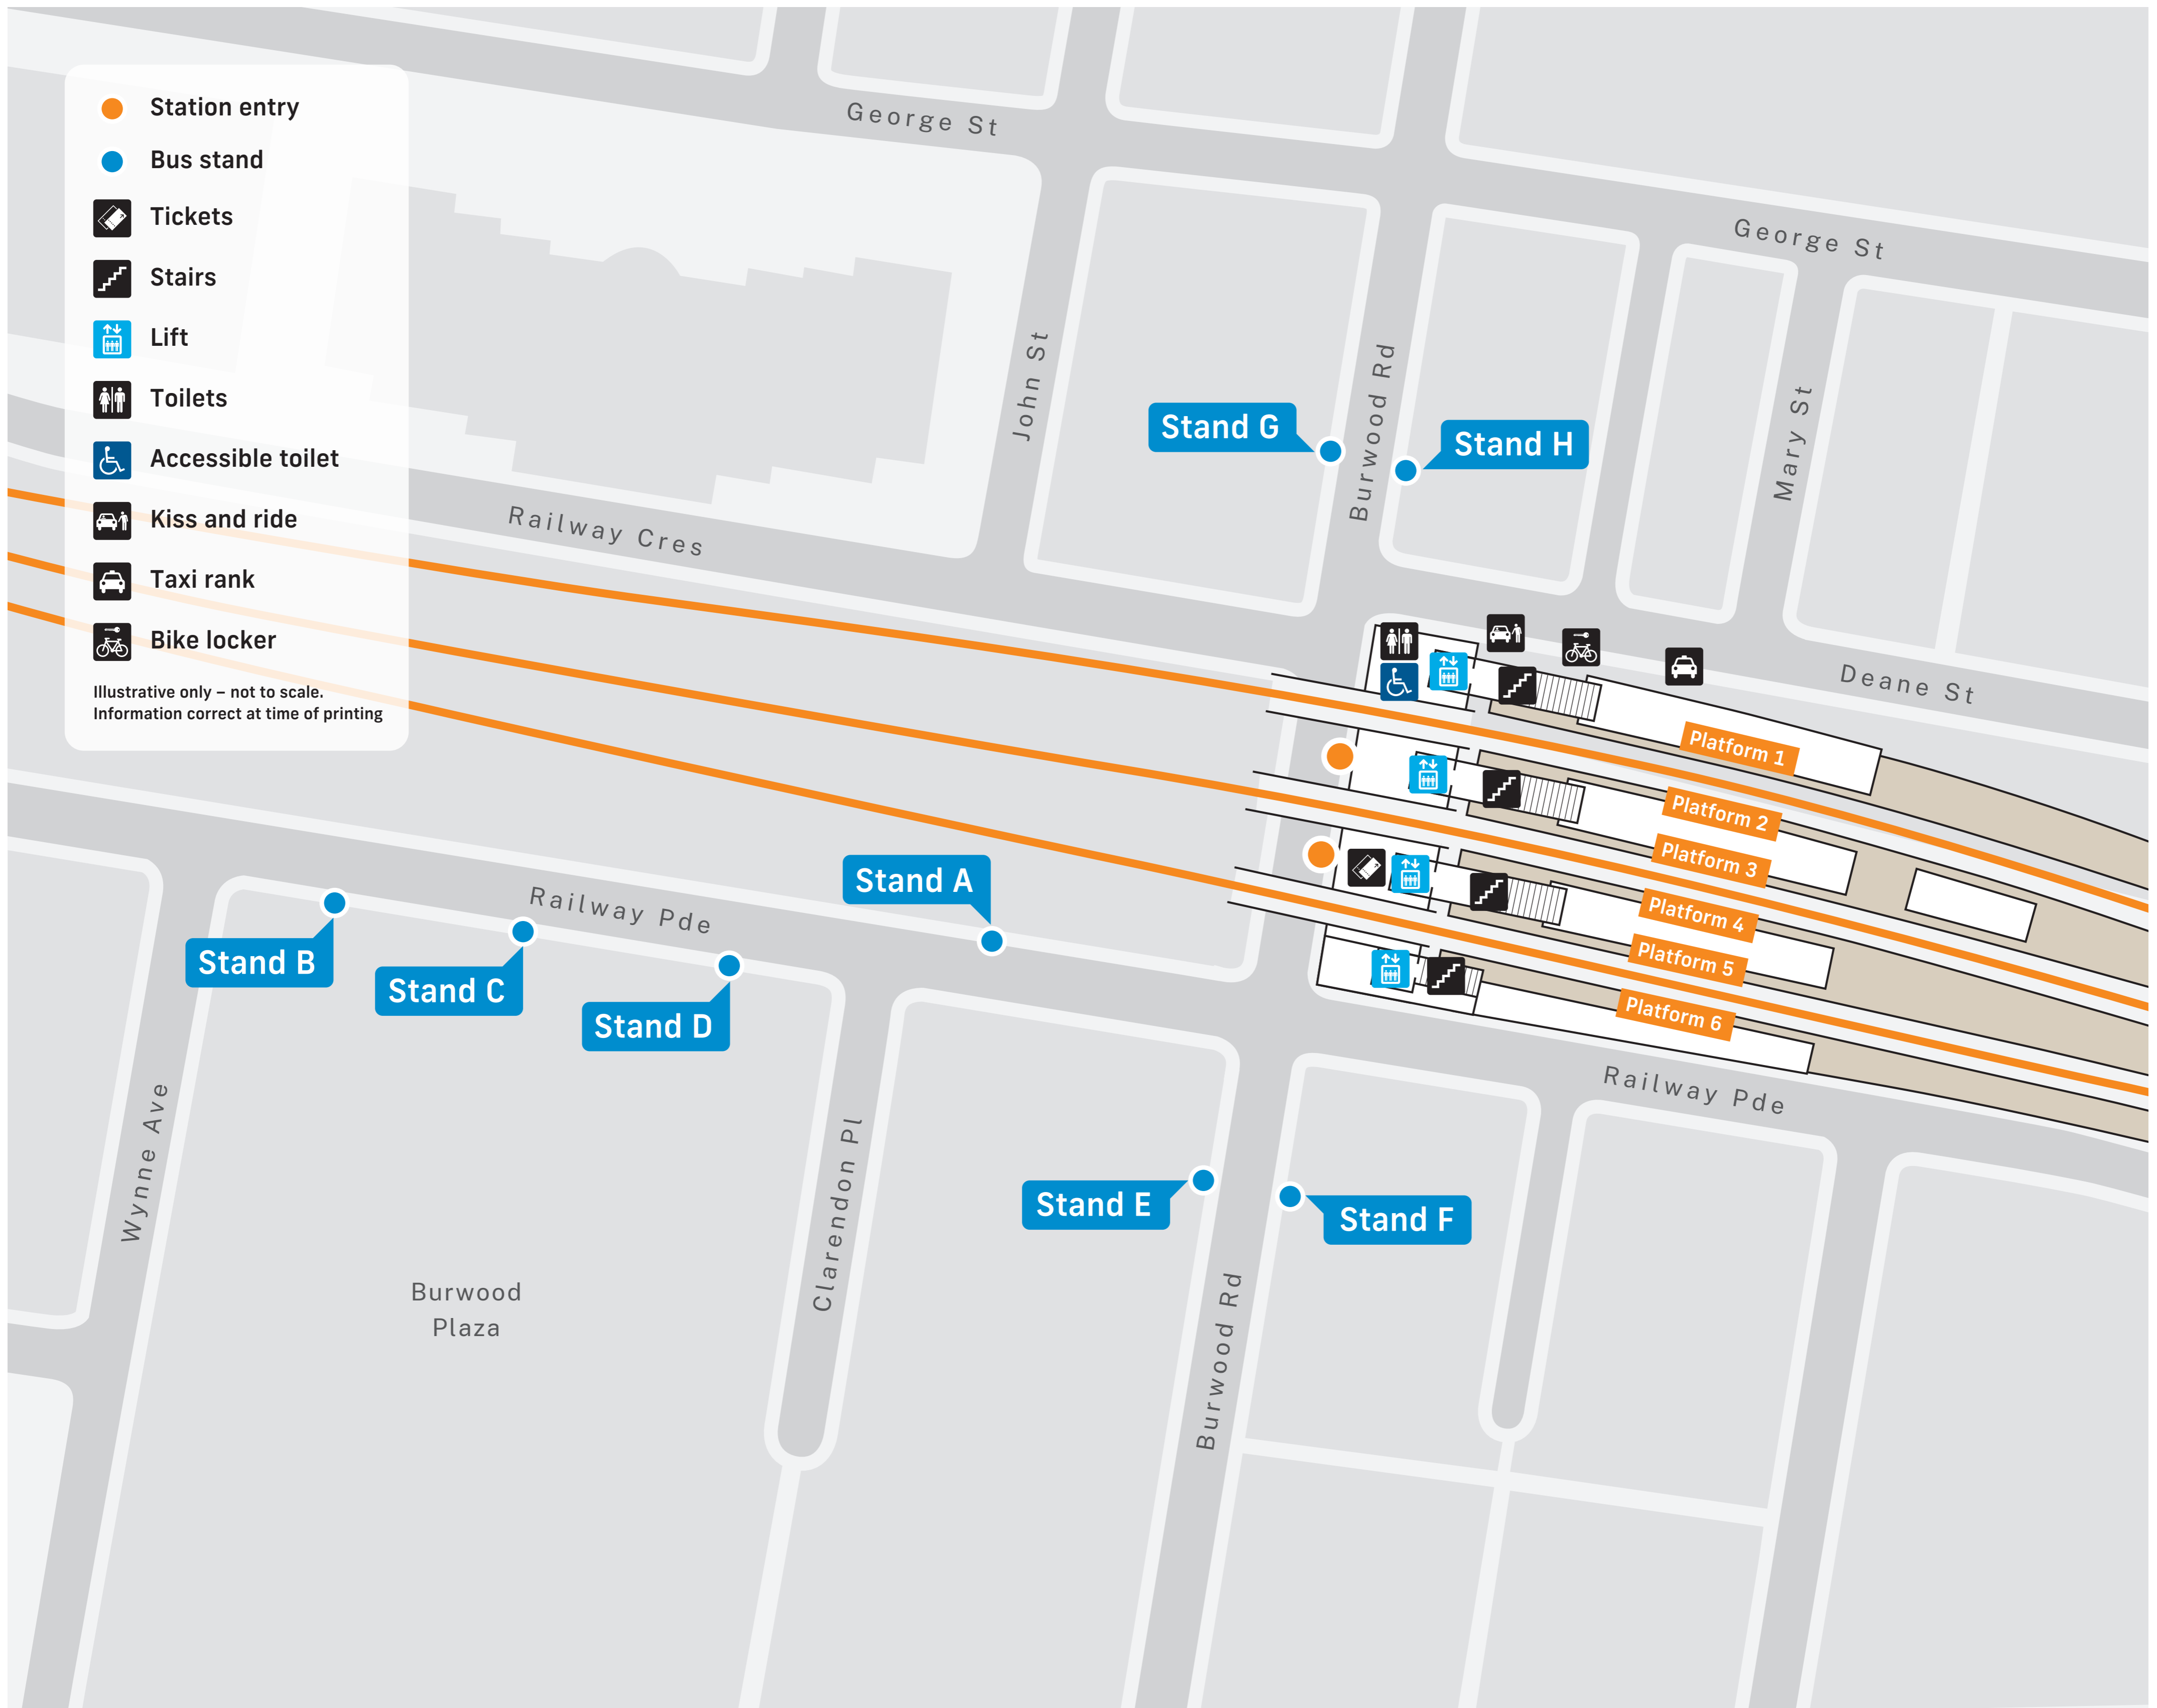

Burwood Station Public Transport Map

T2 *Leppington & Inner West Line*
City
Inner West
Leppington

T3 *Liverpool & Inner West Line*
City
Liverpool

T9 *Northern Line*
Northern
Gordon

Going to Sydney Airport?
Catch the 420 from Stand F

Stand A

Stop no. 213464
415 Chiswick
461X City Domain
461N City Hyde Park
530 Chatswood
N50 City Town Hall
N60 City Town Hall
N61 City Town Hall

Stand B

Stop no. 213476
458 Ryde

Stand C

Stop no. 213466
415 Campsie
M90 Liverpool
N50 Liverpool
N60 Fairfield
N61 Carlingford

Stand D

Stop no. 213465
407 Strathfield via Strathfield West
408 Rookwood Cemetery

Stand E

Stop no. 213451
410 Macquarie Park
464 Mortlake
490 Drummoyne
492 Drummoyne

Stand F

Stop no. 213434
410 Hurstville
418 Sydenham and Tempe
420 Mascot Station
490 Hurstville
492 Rockdale

Stand G

Stop no. 213453
410 Macquarie Park
415 Chiswick
464 Mortlake
466 Cabarita
530 Chatswood

Stand H

Stop no. 213425
407 Strathfield via Strathfield West
408 Rookwood Cemetery
410 Hurstville
415 Campsie
418 Sydenham and Tempe
458 Ryde
464 Ashfield
M90 Liverpool