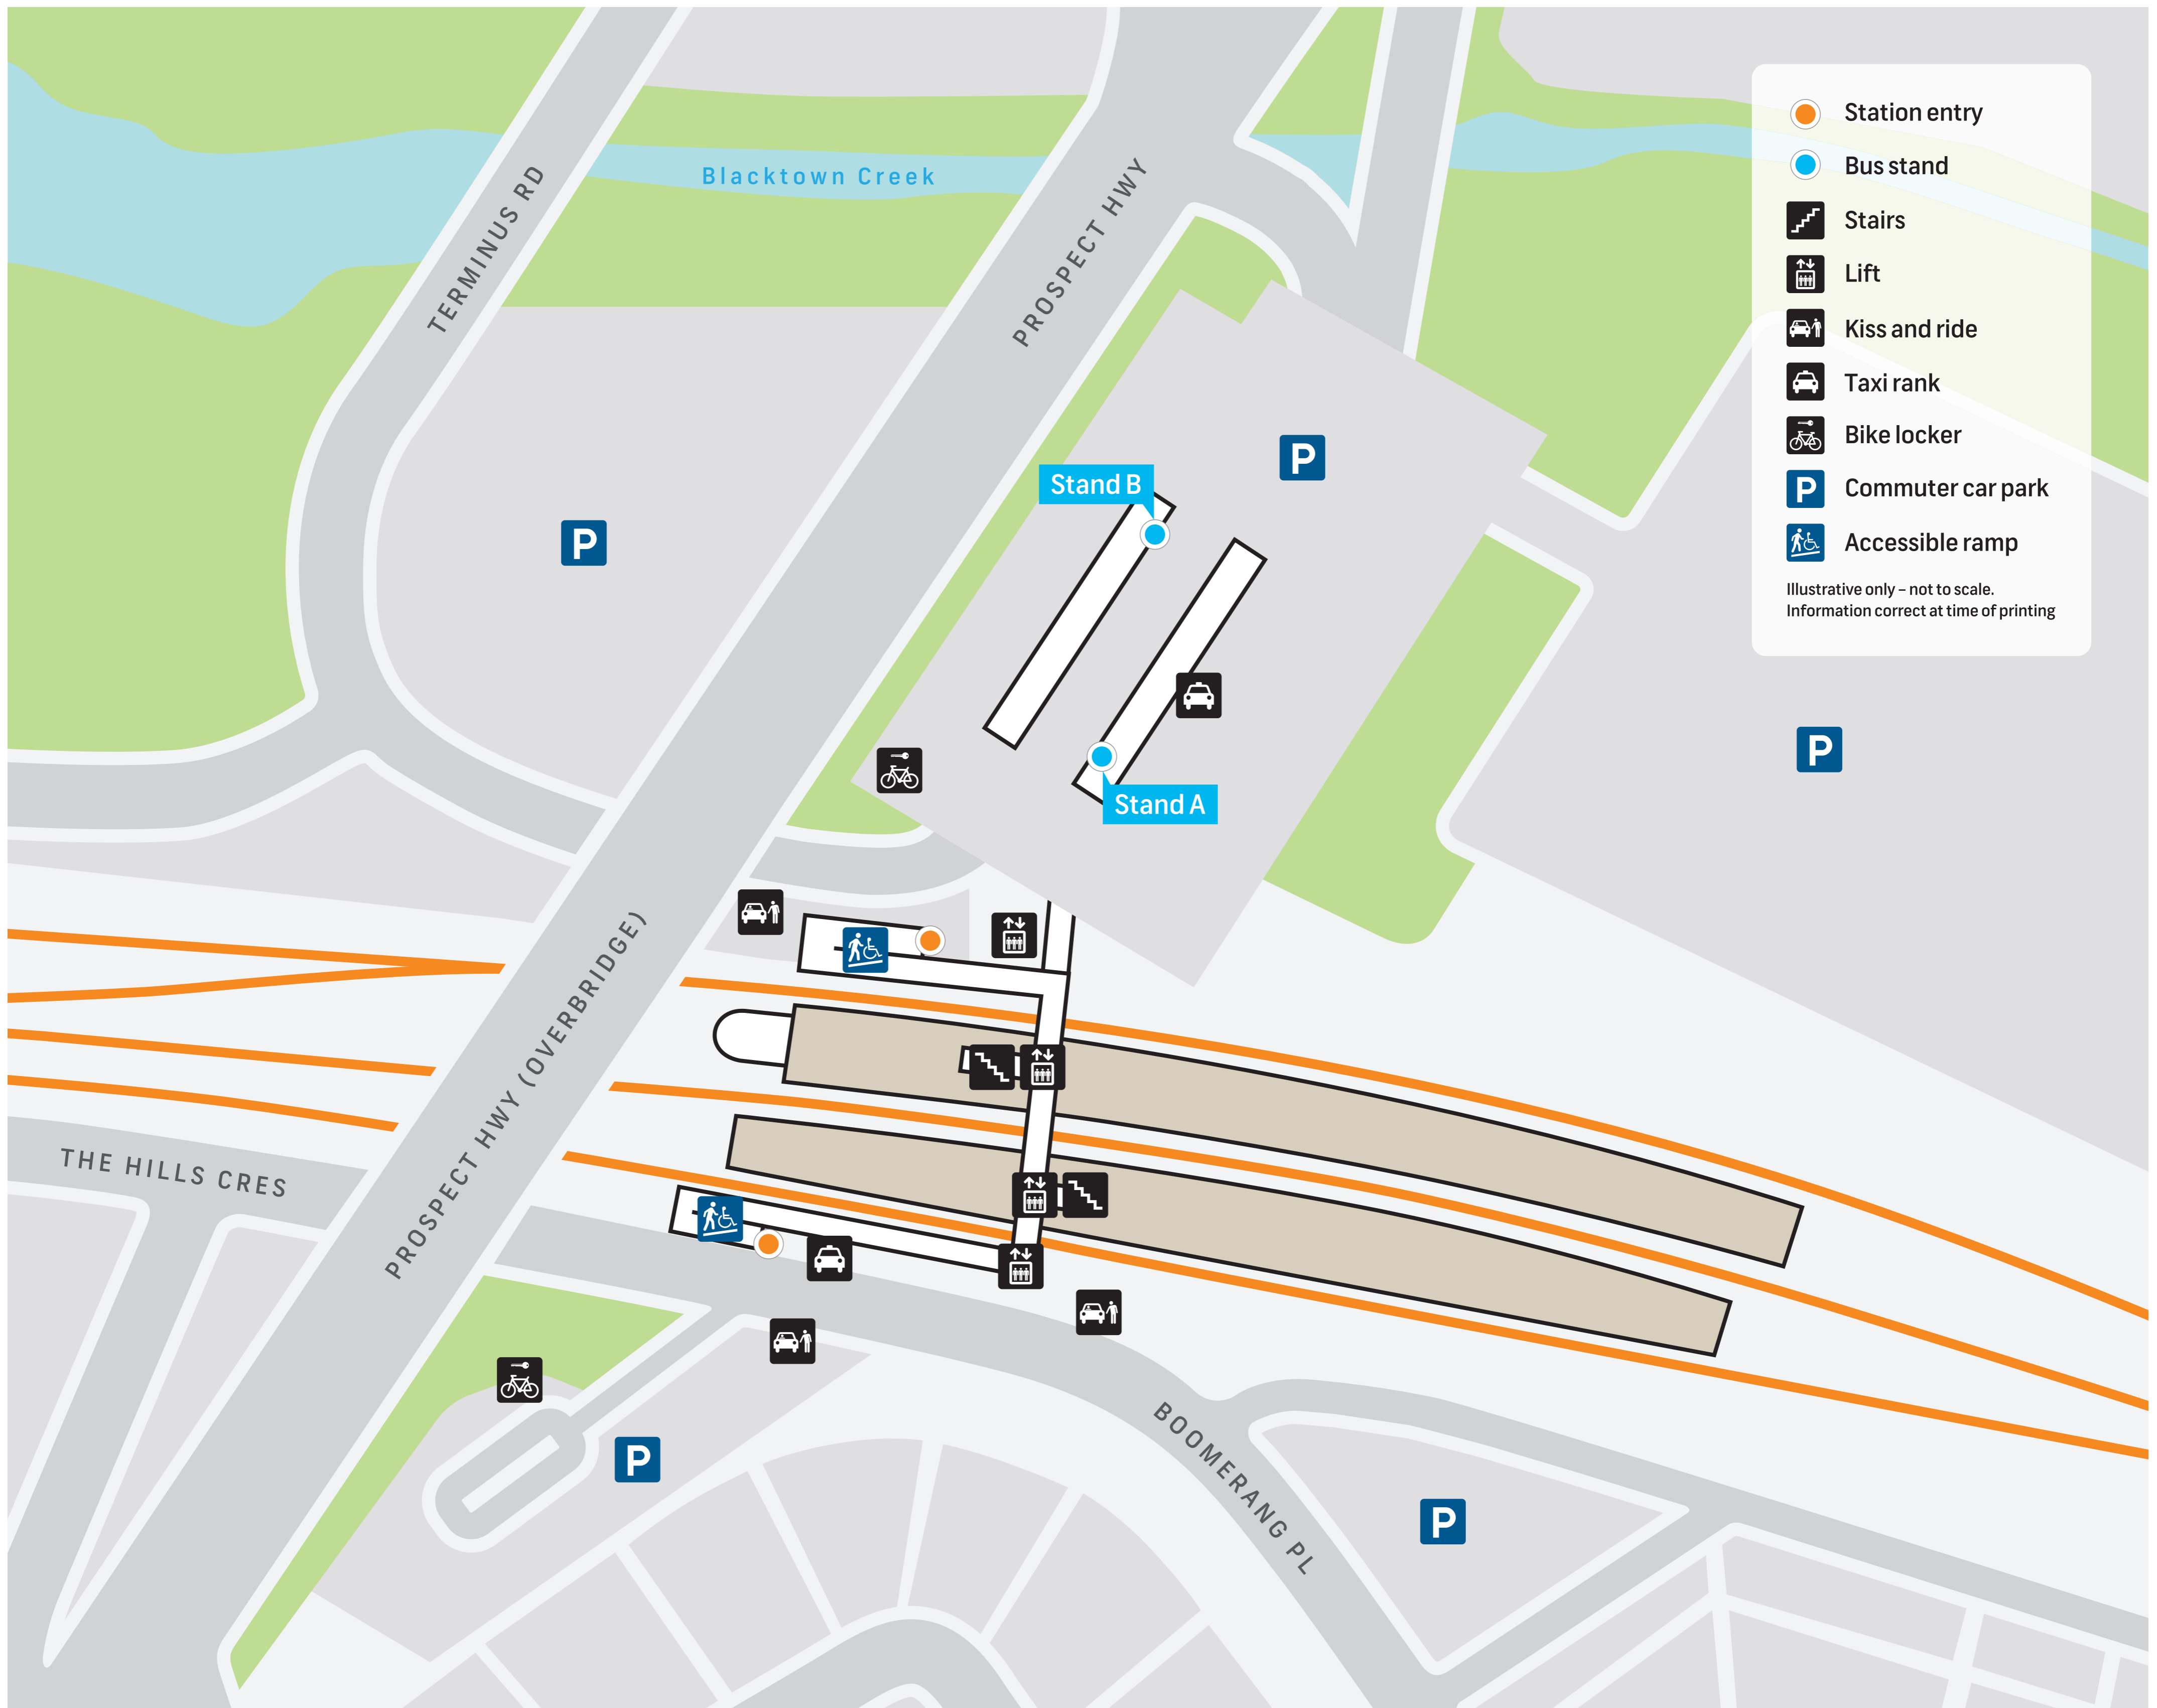

# Seven Hills Station Public Transport Map

- T**
- T1** North Shore, Northern & Western Line  
Western  
Richmond  
North Shore  
Northern
- T5** Cumberland Line  
Leppington  
Richmond

**B**

Stand A	
Stop no.	214732
611	Macquarie Park
630	Epping
705	Blacktown
711	Blacktown
714	Bella Vista
715	Norwest Business Park
718	Kings Langley

Stand B	
Stop no.	214733
611	Blacktown
630	Blacktown
702	Blacktown
705	Parramatta
711	Parramatta

For more information

 [transportnsw.info](http://transportnsw.info)