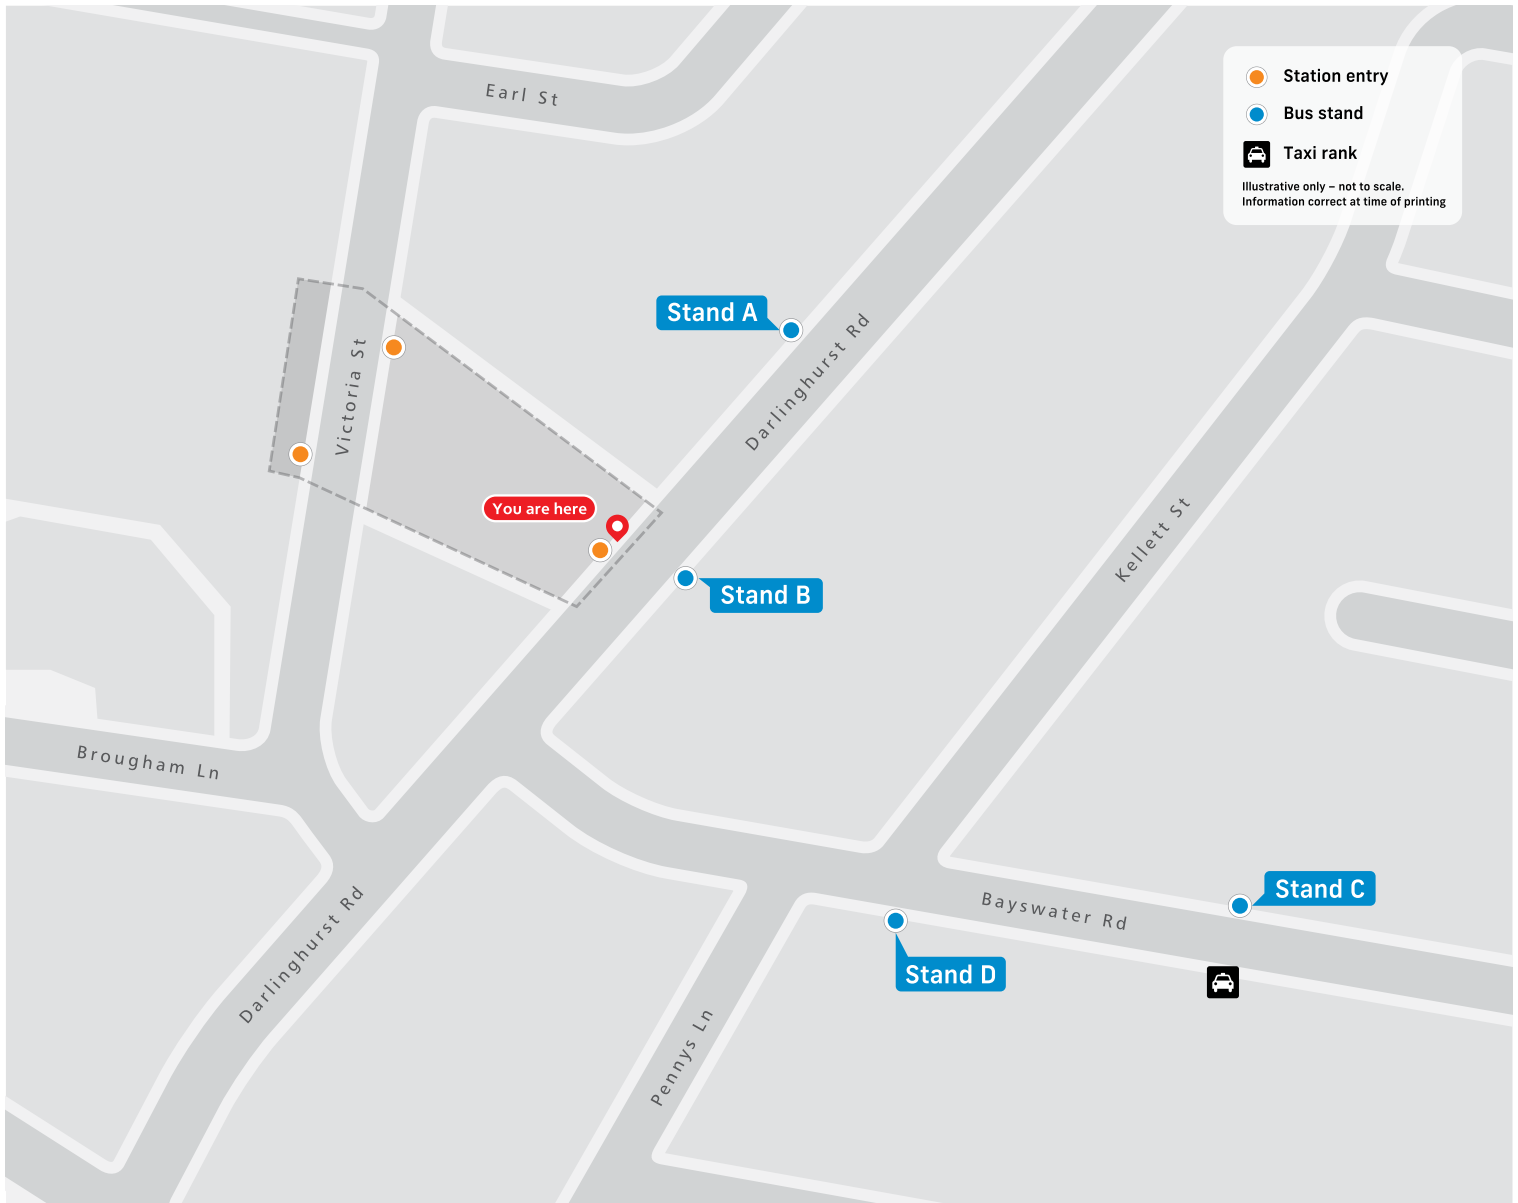

Kings Cross Station Public Transport Map

- Station entry
- Bus stand
- Taxi rank

Illustrative only – not to scale.
Information correct at time of printing

T **T4** Eastern Suburbs & Illawarra Line
Eastern Suburbs
Illawarra
Cronulla

South Coast Line

B **Stand A**
Stop no. 201111

311 Millers Point via Elizabeth Bay

Stand B
Stop no. 201112

311 Central Railway Square

Stand C
Stop no. 201126

200 Bondi Junction

324 Watsons Bay

325 Watsons Bay

N91 Bondi Junction

Stand D
Stop no. 201115

200 Gore Hill

300 Central Railway Square

324 City Walsh Bay

325 City Walsh Bay

N91 Macquarie Park