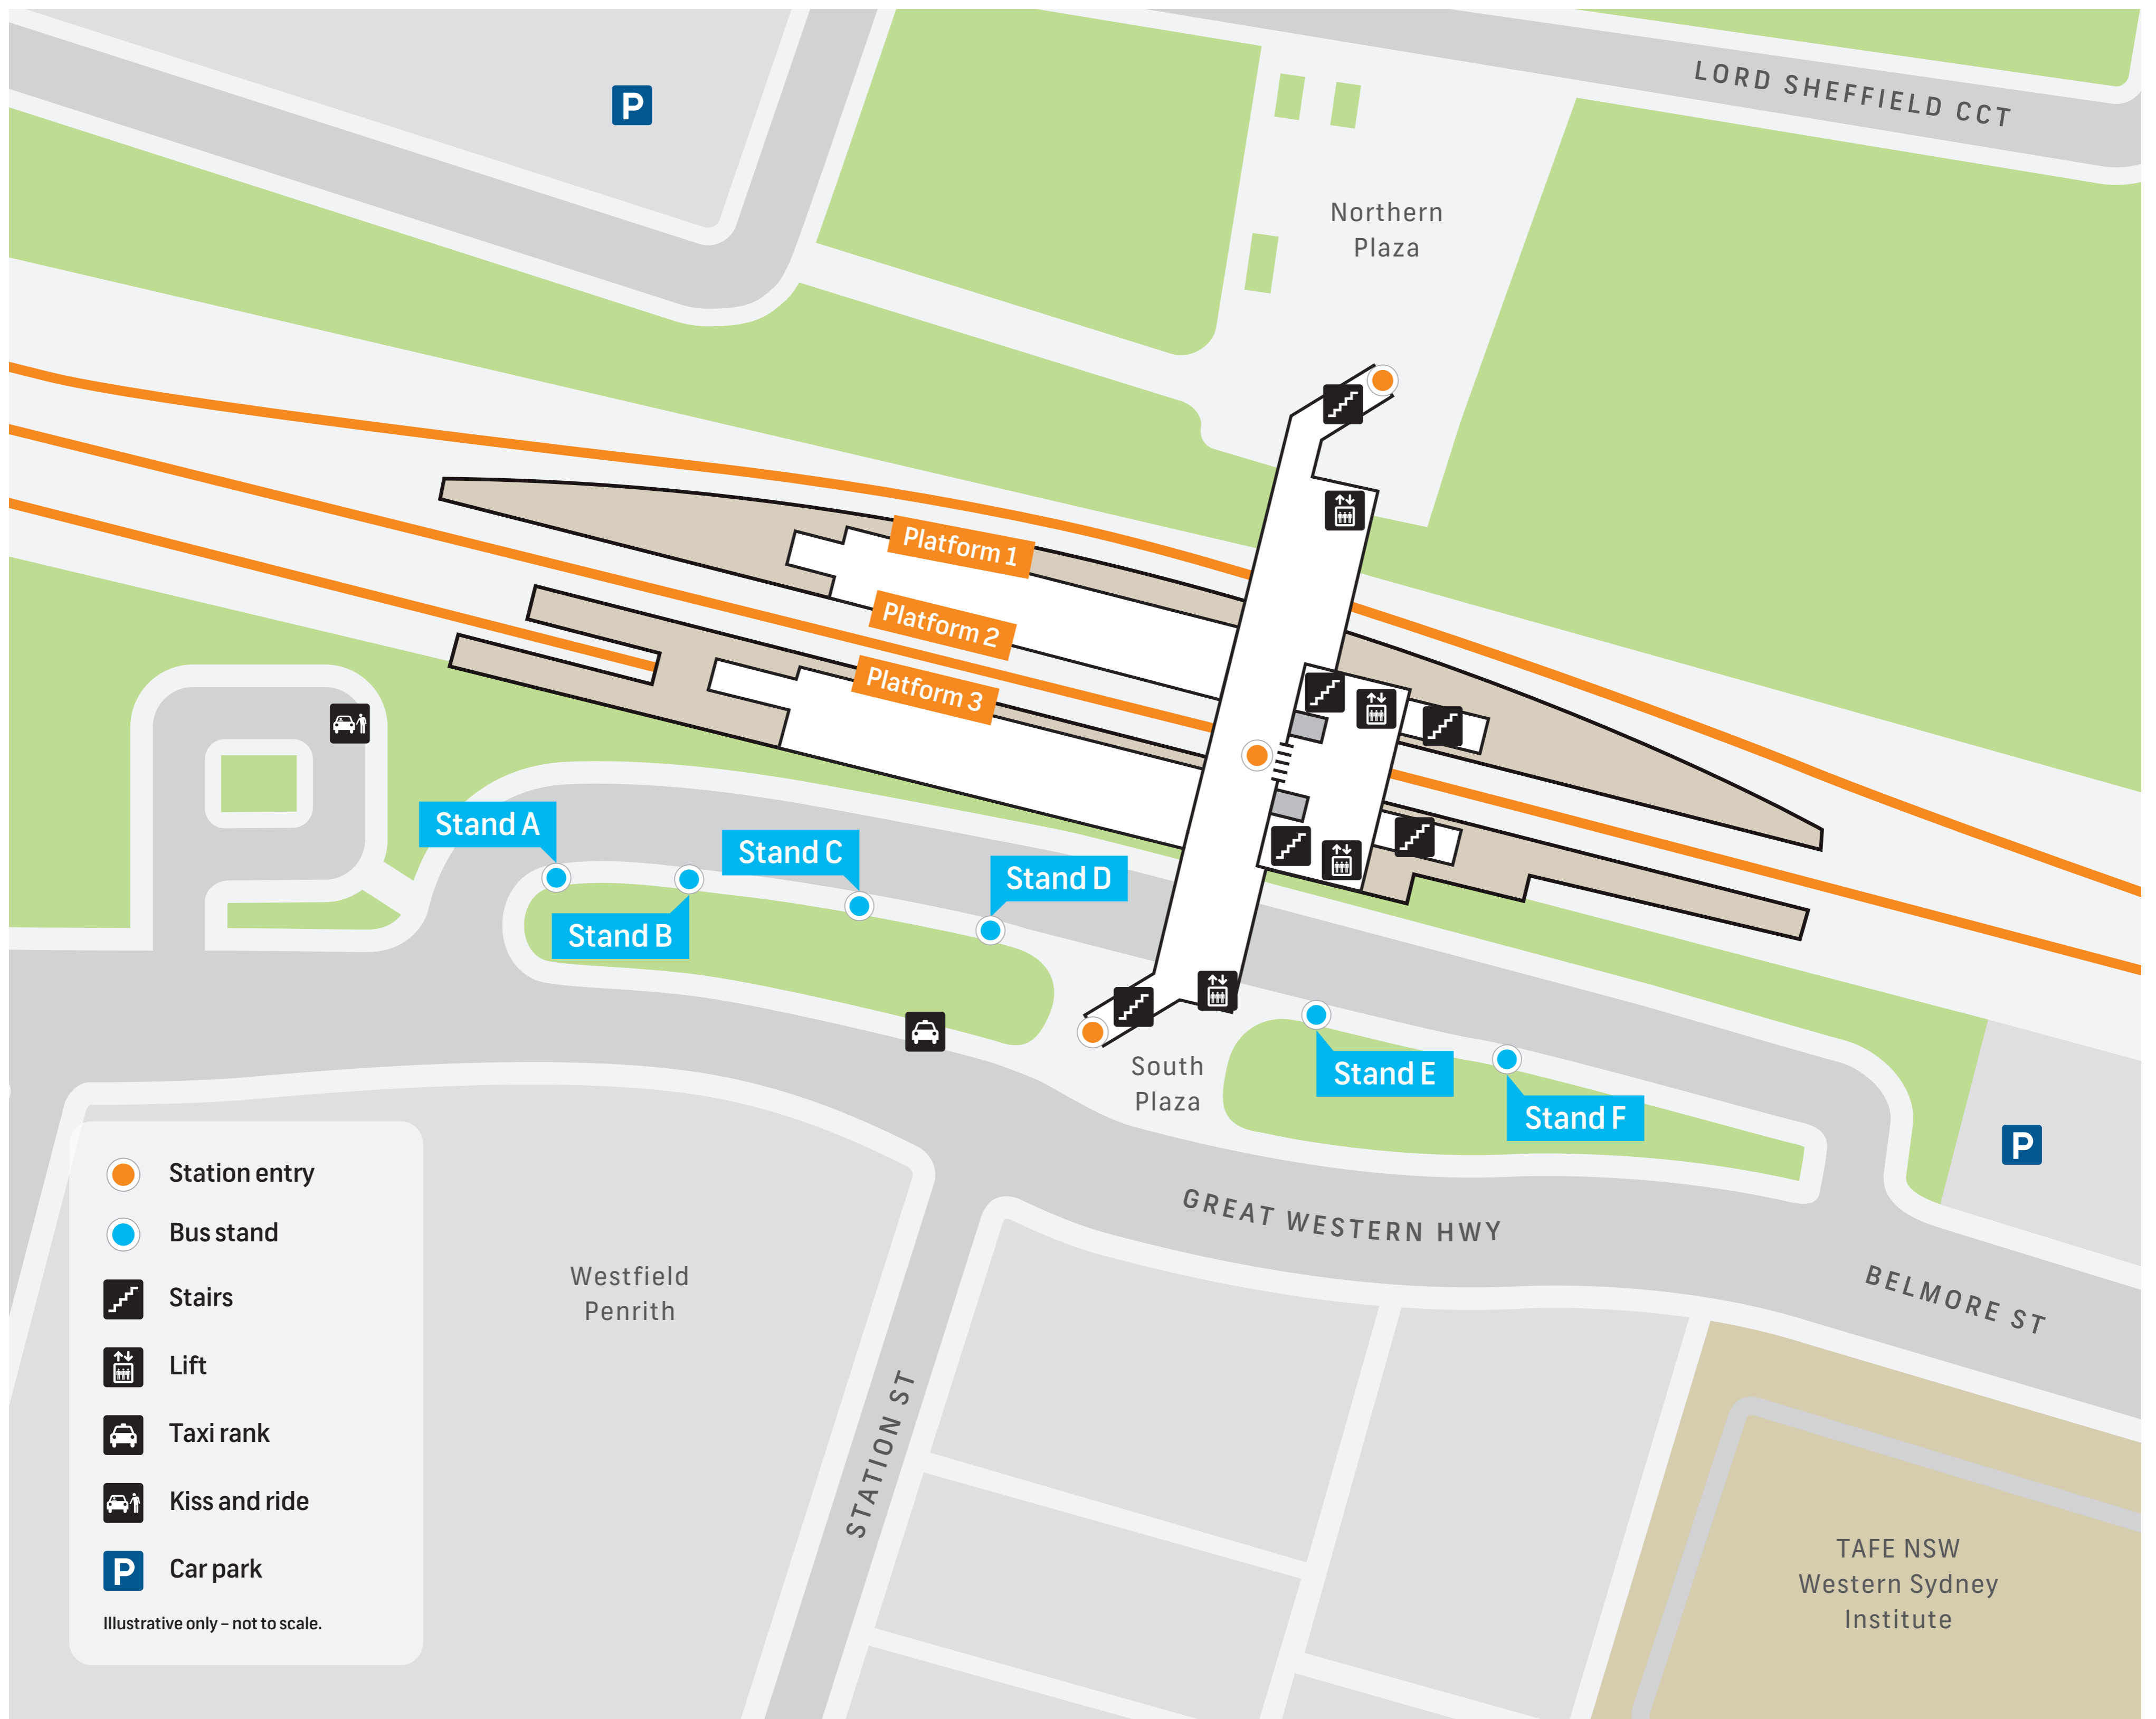

Penrith Station Public Transport Map

T **T1** *North Shore, Northern & Western Line*
Western North Shore Northern

Blue Mountains

Western NSW

Stand A	
Stop no. 275075	
770	Mount Druitt
774	Mount Druitt
775	Mount Druitt
776	Mount Druitt

Stand B	
Stop no. 275076	
780	Mount Druitt
782	Werrington
783	Jordan Springs
784	Cranebrook
785	Werrington
786	Cranebrook

Stand C	
Stop no. 275077	
791	Jamisontown
793	South Penrith
794	Glenmore Park
795	Warragamba
797	Glenmore Park
799	Glenmore Park

Stand D	
Stop no. 275078	
673	Windsor
677	Richmond
678	Richmond
781	St Marys
789	Luddenham
N70	City Town Hall
S13	Mountainview Village

Stand E	
Stop no. 275079	
688	Emu Heights
689	Leonay
690P	Springwood
691	Mount Riverview
1688	Leonay and Emu Heights

Stand F	
Stop no. 275081	
Arrivals only	

For more information

transportnsw.info