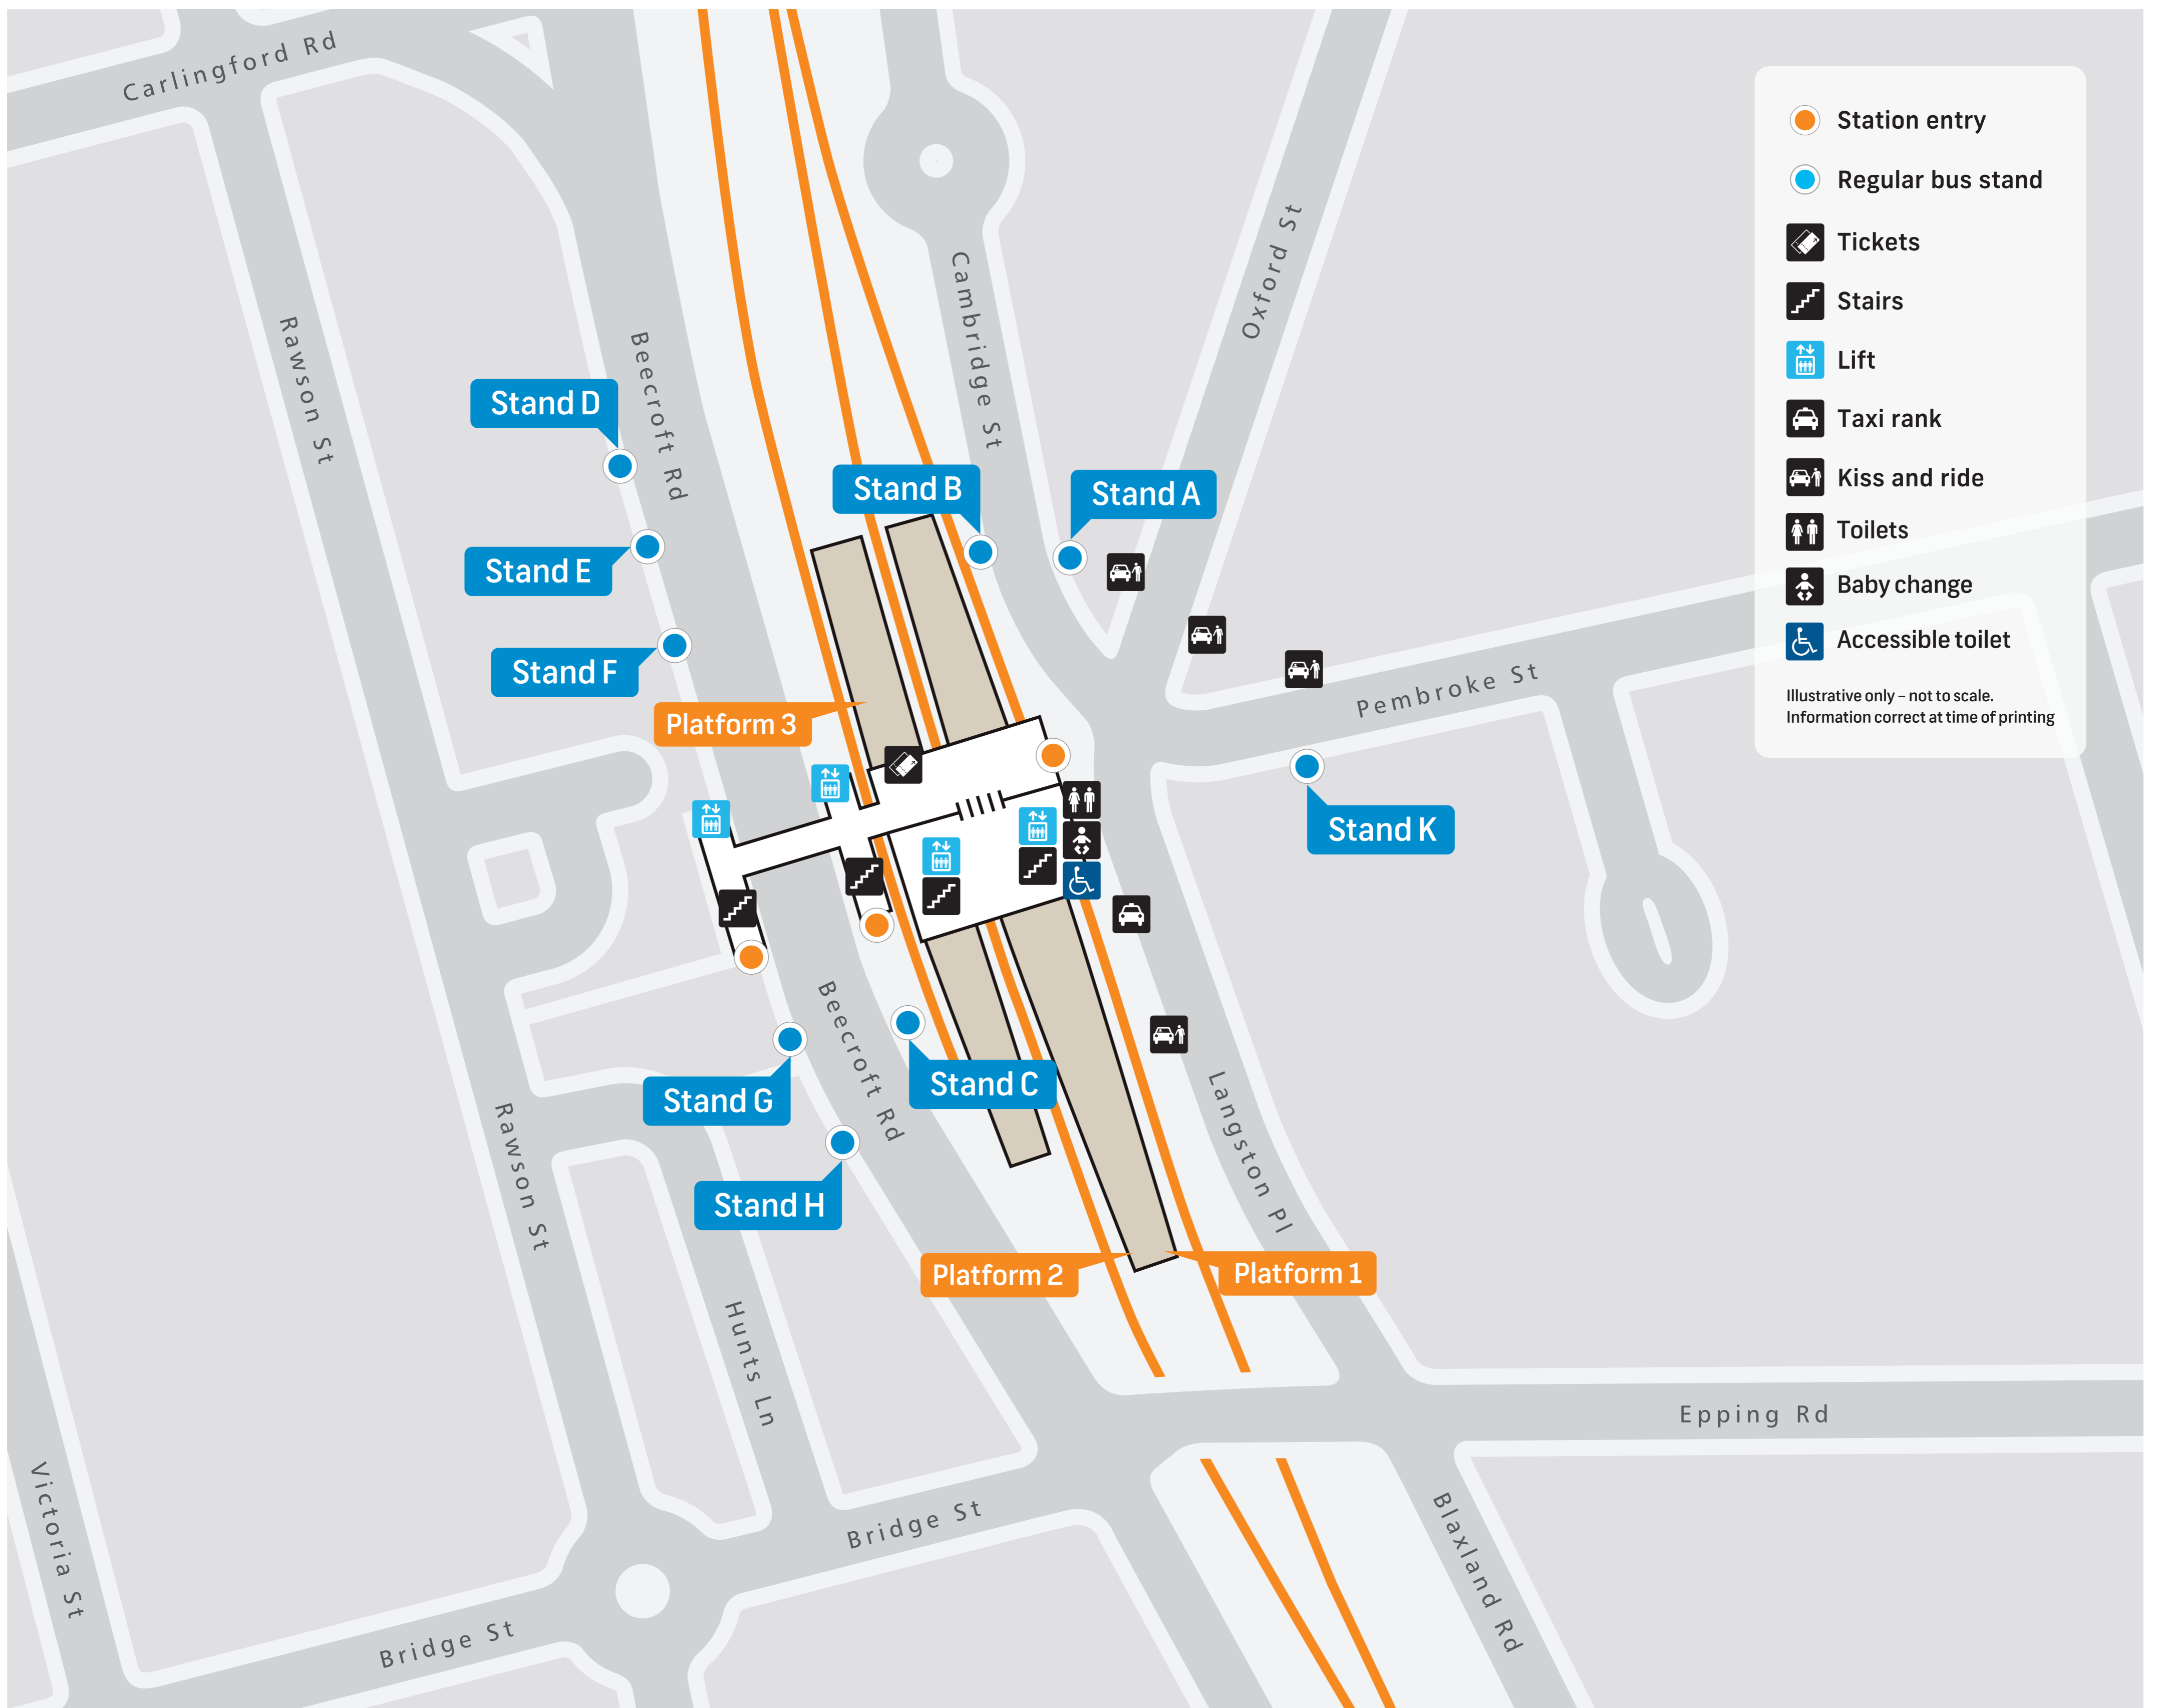

# Epping Station Public Transport Map

- Station entry
  - Regular bus stand
  - Tickets
  - Stairs
  - Lift
  - Taxi rank
  - Kiss and ride
  - Toilets
  - Baby change
  - Accessible toilet
- Illustrative only - not to scale.  
Information correct at time of printing

**T9** Northern Line  
Gordon  
Northern

Central Coast &  
Newcastle Line

**Stand A**  
Stop no. 212183

- 288 City Erskine St
- 290 City Erskine St
- 291 McMahons Point

**Stand B**  
Stop no. 212189

- 295 North Epping

**Stand C**  
Stop no. 212111

- 550 Macquarie Park
- N80 City Town Hall

**Stand D**  
Stop no. 212154

- 550 Parramatta

**Stand E**  
Stop no. 212140

- 546 Parramatta
- 549 Parramatta

**Stand F**  
Stop no. 212114

- 541 Eastwood

**Stand G**  
Stop no. 212113

- 630 Blacktown
- N80 Hornsby

**Stand H**  
Stop no. 212112

Arrivals only

**Stand K**  
Stop no. 212187

Arrivals only

For more information