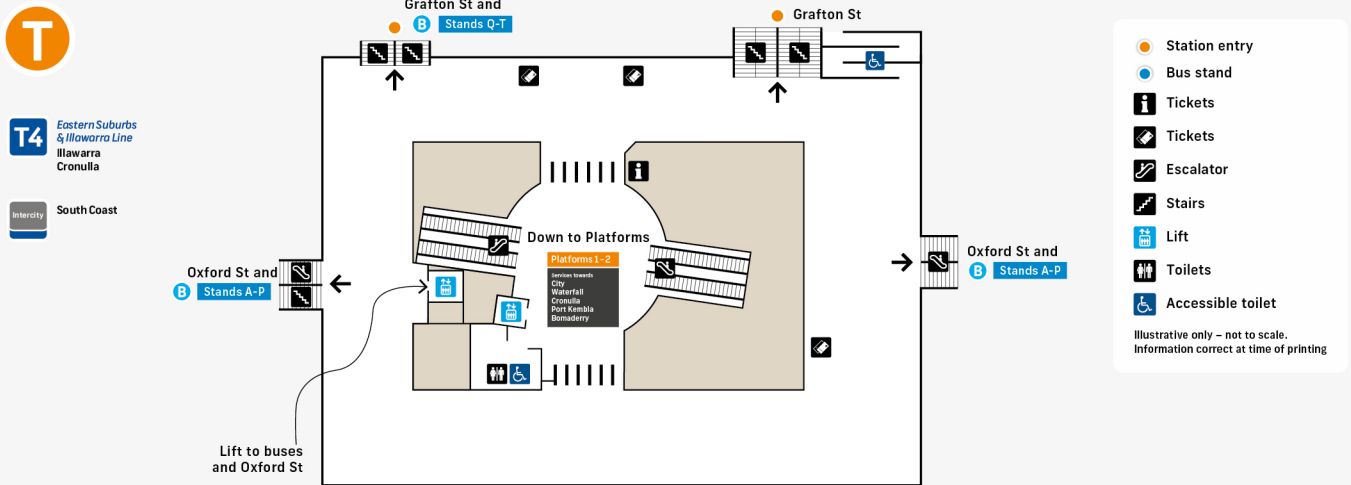

# Bondi Junction Station Public Transport Map

## Train station concourse level

## Going to the beach?

<b>Bondi Beach</b> 333 Stand A 380 Stand B	<b>Coogee Beach</b> 313 Stand F 350 Stand F
<b>Bronte Beach</b> 379 Stand K	<b>Tamarama Beach</b> 381 Stand B

## ✈️ Going to Sydney Airport?

Catch the 350 bus from Stand F for Domestic Terminal. Change at Domestic Terminal for the 420 bus to International Terminal.

For more information  
[transportnsw.info](http://transportnsw.info)