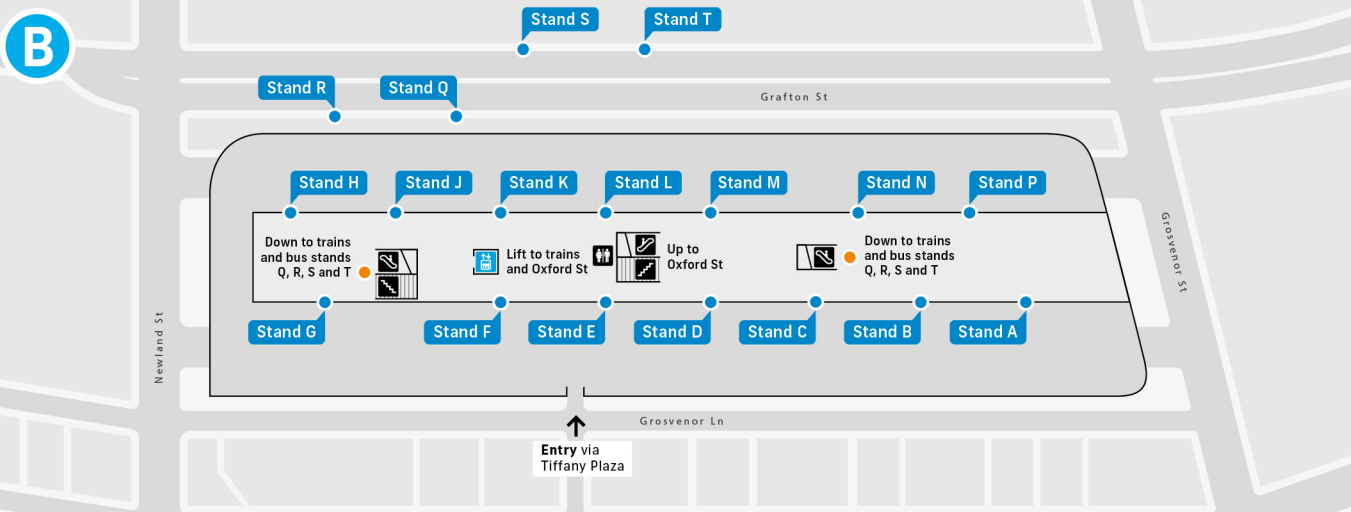

Bus interchange level

Stand A Stop no. 202269 333 North Bondi	Stand F Stop no. 202273 313 Coogee 350 Sydney Airport ✕	Stand K Stop no. 202277 379 Bronte	Stand Q Stop no. 202268 Arrivals only
Stand B Stop no. 202249 380 Watsons Bay 381 Bondi Junction via Tamarama	Stand G Stop no. 202267 Arrivals only	Stand L Stop no. 202278 390X La Perouse	Stand R Stop no. 202281 333 City Circular Quay 352 Marrickville Metro 355 Marrickville Metro 389 Pyrmont N91 Macquarie Park
Stand C Stop no. 202270 386 Vaucluse 387 South Head Cemetery	Stand H Stop no. 202275 200 Gore Hill 326 Edgecliff via Bellevue Hill 327 Edgecliff via Manning Rd 328 Darling Point	Stand M Stop no. 202279 School services only	Stand S Stop no. 202212 Arrivals only
Stand D Stop no. 202271 379 North Bondi	Stand J Stop no. 202276 356 Eastgardens 360 Clovelly	Stand N Stop no. 202280 Arrivals only	Stand T Stop no. 202213 440 Rozelle
Stand E Stop no. 202272 Arrivals only		Stand P Stop no. 202266 Arrivals only	

Going to the beach?

Bondi Beach 333 Stand A 380 Stand B	Coogee Beach 313 Stand F 350 Stand F
Bronte Beach 379 Stand K	Tamarama Beach 381 Stand B

✈️ Going to Sydney Airport?

Catch the 350 bus from Stand F for Domestic Terminal. Change at Domestic Terminal for the 420 bus to International Terminal.

For more information
transportnsw.info