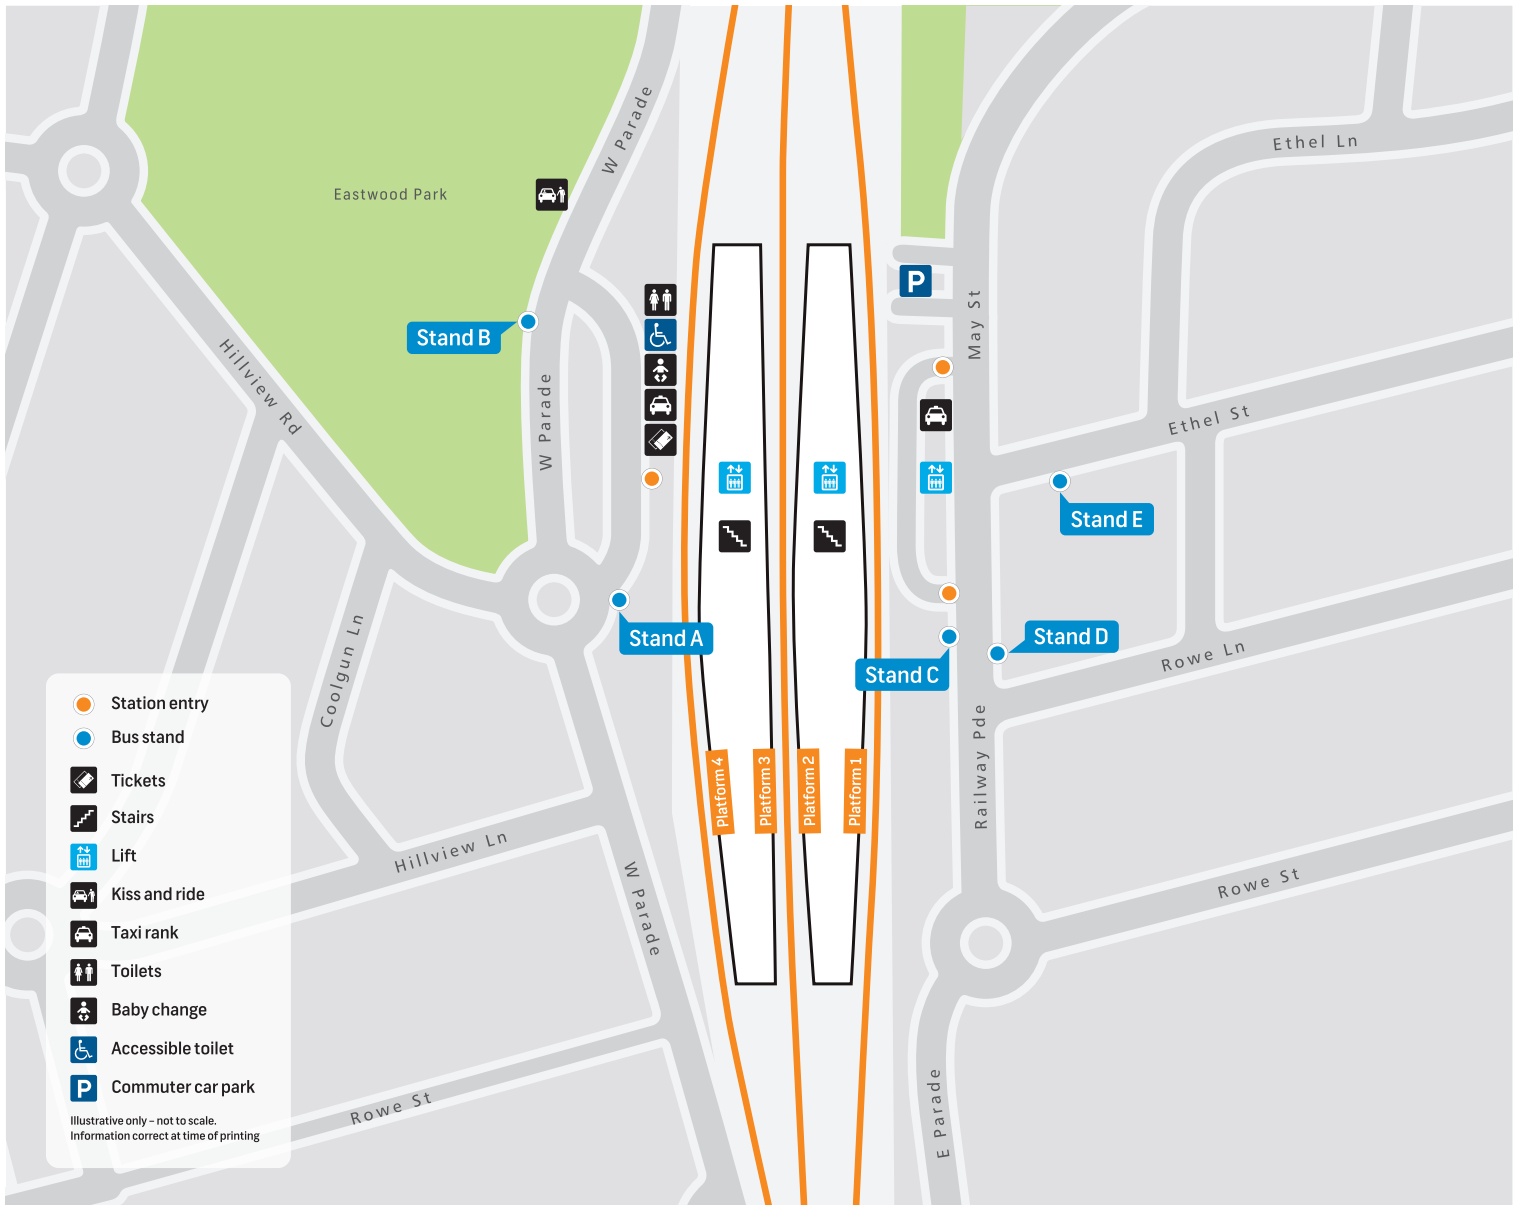

Eastwood Station Public Transport Map

Stand A
Stop no. 212214
515 Ryde
544 Auburn
544 Macquarie Centre
545 Macquarie Park
545 Parramatta

Stand B
Stop no. 212215
521 Parramatta
541 Epping

Stand C
Stop no. 212211
545 Macquarie Park
N80 Hornsby

Stand D
Stop no. 212212
545 Parramatta
N80 City Town Hall

Stand E
Stop no. 212213
551 Marsfield

For more information
transportnsw.info