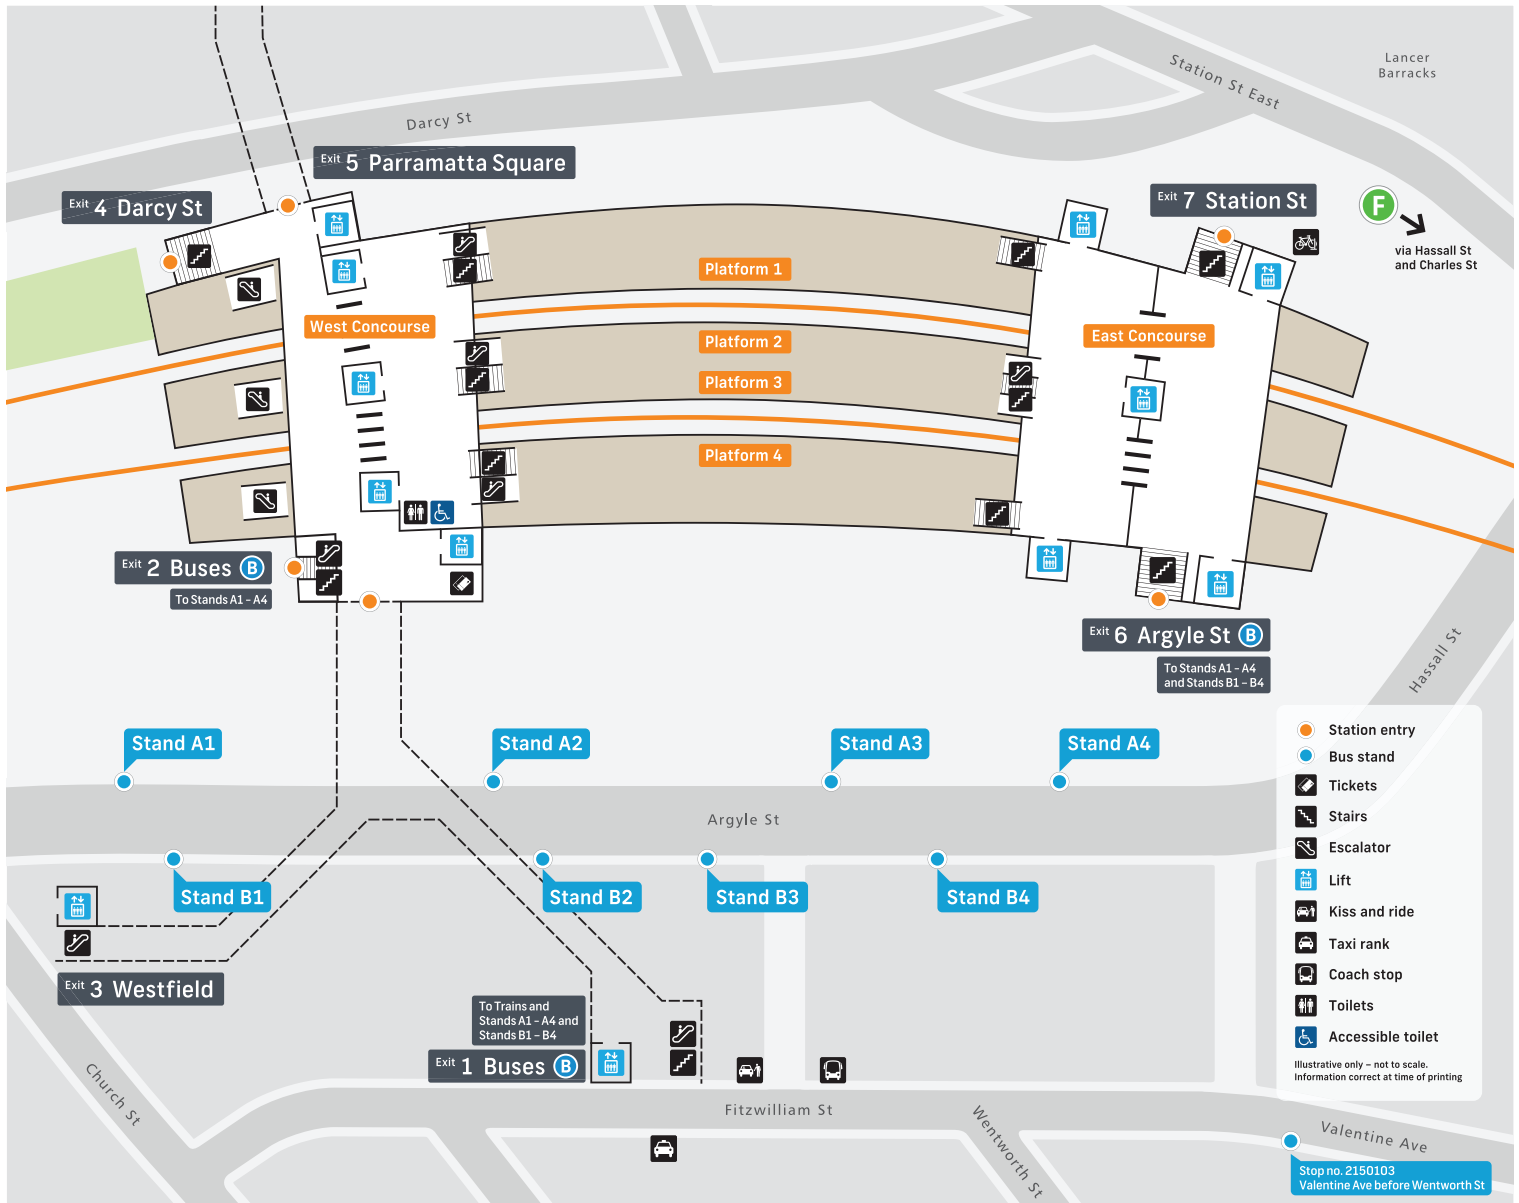

Parramatta Station Public Transport Map

- T** **T1** North Shore & Western Line
North Shore
Western
Richmond
- T2** Inner West & Leppington Line
City
- T5** Cumberland Line
Leppington
Richmond
- Blue Mountains**
- Western NSW**

Stand A1	Stand A3 (until 21:00)	Stand B1 (until 21:00)	Stand B3
Stop no. 2150114	Stop no. 2150121	Stop no. 2150106	Stop no. 2150119
Arrivals only	After 21:00 these services depart Stand A2	After 21:00 these services depart Stand B2	Arrivals only
Stand A2	500N City Hyde Park	906 Fairfield	Stand B4 (until 21:00)
Stop no. 2150111	501 Central Pitt St	907 Bankstown	Stop no. 2150109
546 Epping	521 Eastwood	909 Bankstown	After 21:00 these services depart Stand B2
549 Epping	523 West Ryde	M91 Hurstville	660 Castle Hill
550 Macquarie Park	524 Ryde		661 Blacktown
552 Oatlands	525 Strathfield	Stand B2	662 Castle Hill
609 North Parramatta	545 Macquarie Park	Stop no. 2150107	663 Rouse Hill Station
625 Pennant Hills		802 Liverpool	664 Rouse Hill Station
920 Bankstown	Stand A4 (until 21:00)	804 Liverpool	665 Rouse Hill Station
N60 City Town Hall	Stop no. 2150138	806 Liverpool	700 Blacktown
N70 City Town Hall	After 21:00 these services depart Stand A2	810X Merrylands	705 Blacktown
N71 City Town Hall	600 Hornsby	811X Pemulwuy	708 Constitution Hill
N81 City Town Hall	601 Rouse Hill Town Centre	824 Westmead Hospitals	711 Blacktown
	603 Rouse Hill Town Centre	N60 Fairfield	712 Westmead Childrens Hospital
	604 Castle Hill	N70 Penrith	
	606 Winston Hills	N71 Richmond	Stop 2150103
	706 Blacktown	T80 Liverpool	535 Carlingford