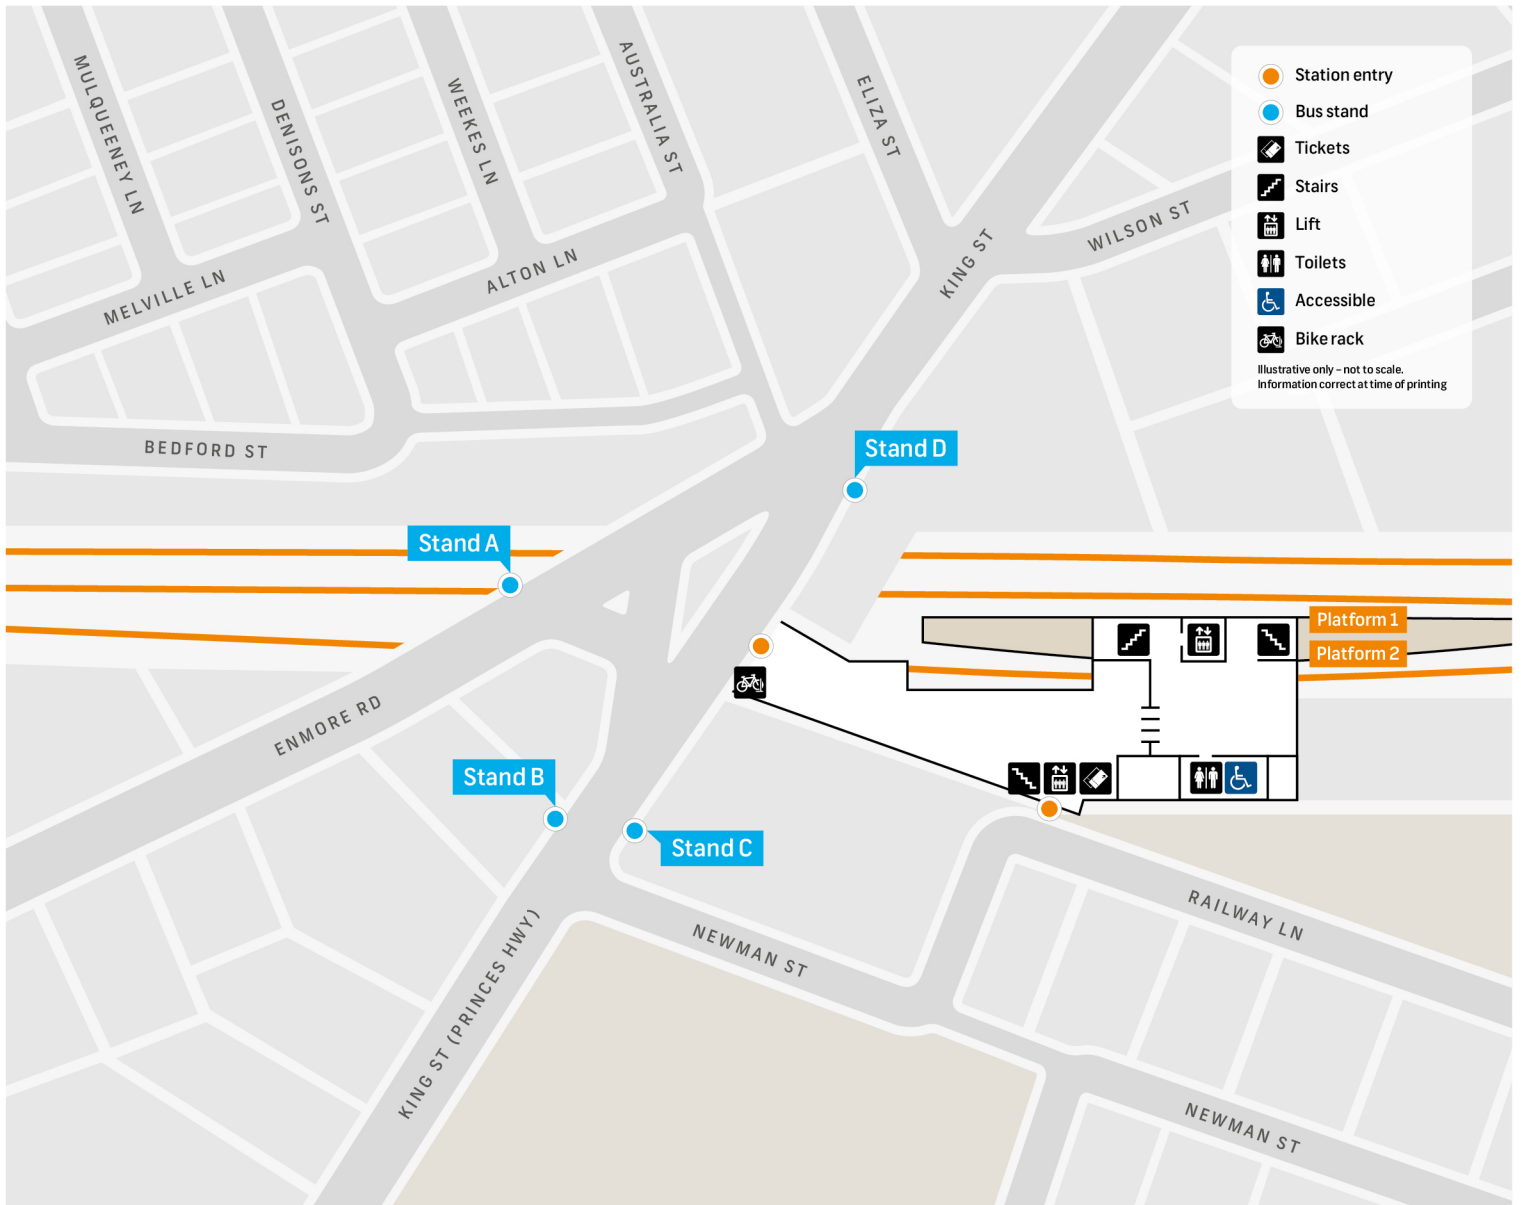

Newtown Station

Public Transport Map

- Station entry
- Bus stand
- Tickets
- Stairs
- Lift
- Toilets
- Accessible
- Bike rack

Illustrative only – not to scale.
Information correct at time of printing

T **T2** Inner West & Leppington Line
City Inner West Leppington

Stand A	
Stop no. 204243	
355	Bondi Junction
423	City Martin Place
423X	City Martin Place
426	City Martin Place
428	City Martin Place
428X	City Martin Place
430	City Martin Place
N30	City Town Hall
N40	City Town Hall

Stand B	
Stop no. 204238	
352	Bondi Junction
370	Glebe Point
422	Central Pitt St
N10	City Town Hall

Stand C	
Stop no. 204226	
352	Marrickville Metro
370	Coogee
422	Kogarah

Stand D	
Stop no. 204211	
355	Marrickville Metro
423	Kingsgrove Depot
423X	Kingsgrove Depot
426	Dulwich Hill
428	Canterbury
428X	Canterbury
430	Sydenham
N10	Sutherland
N30	Macarthur
N40	East Hills