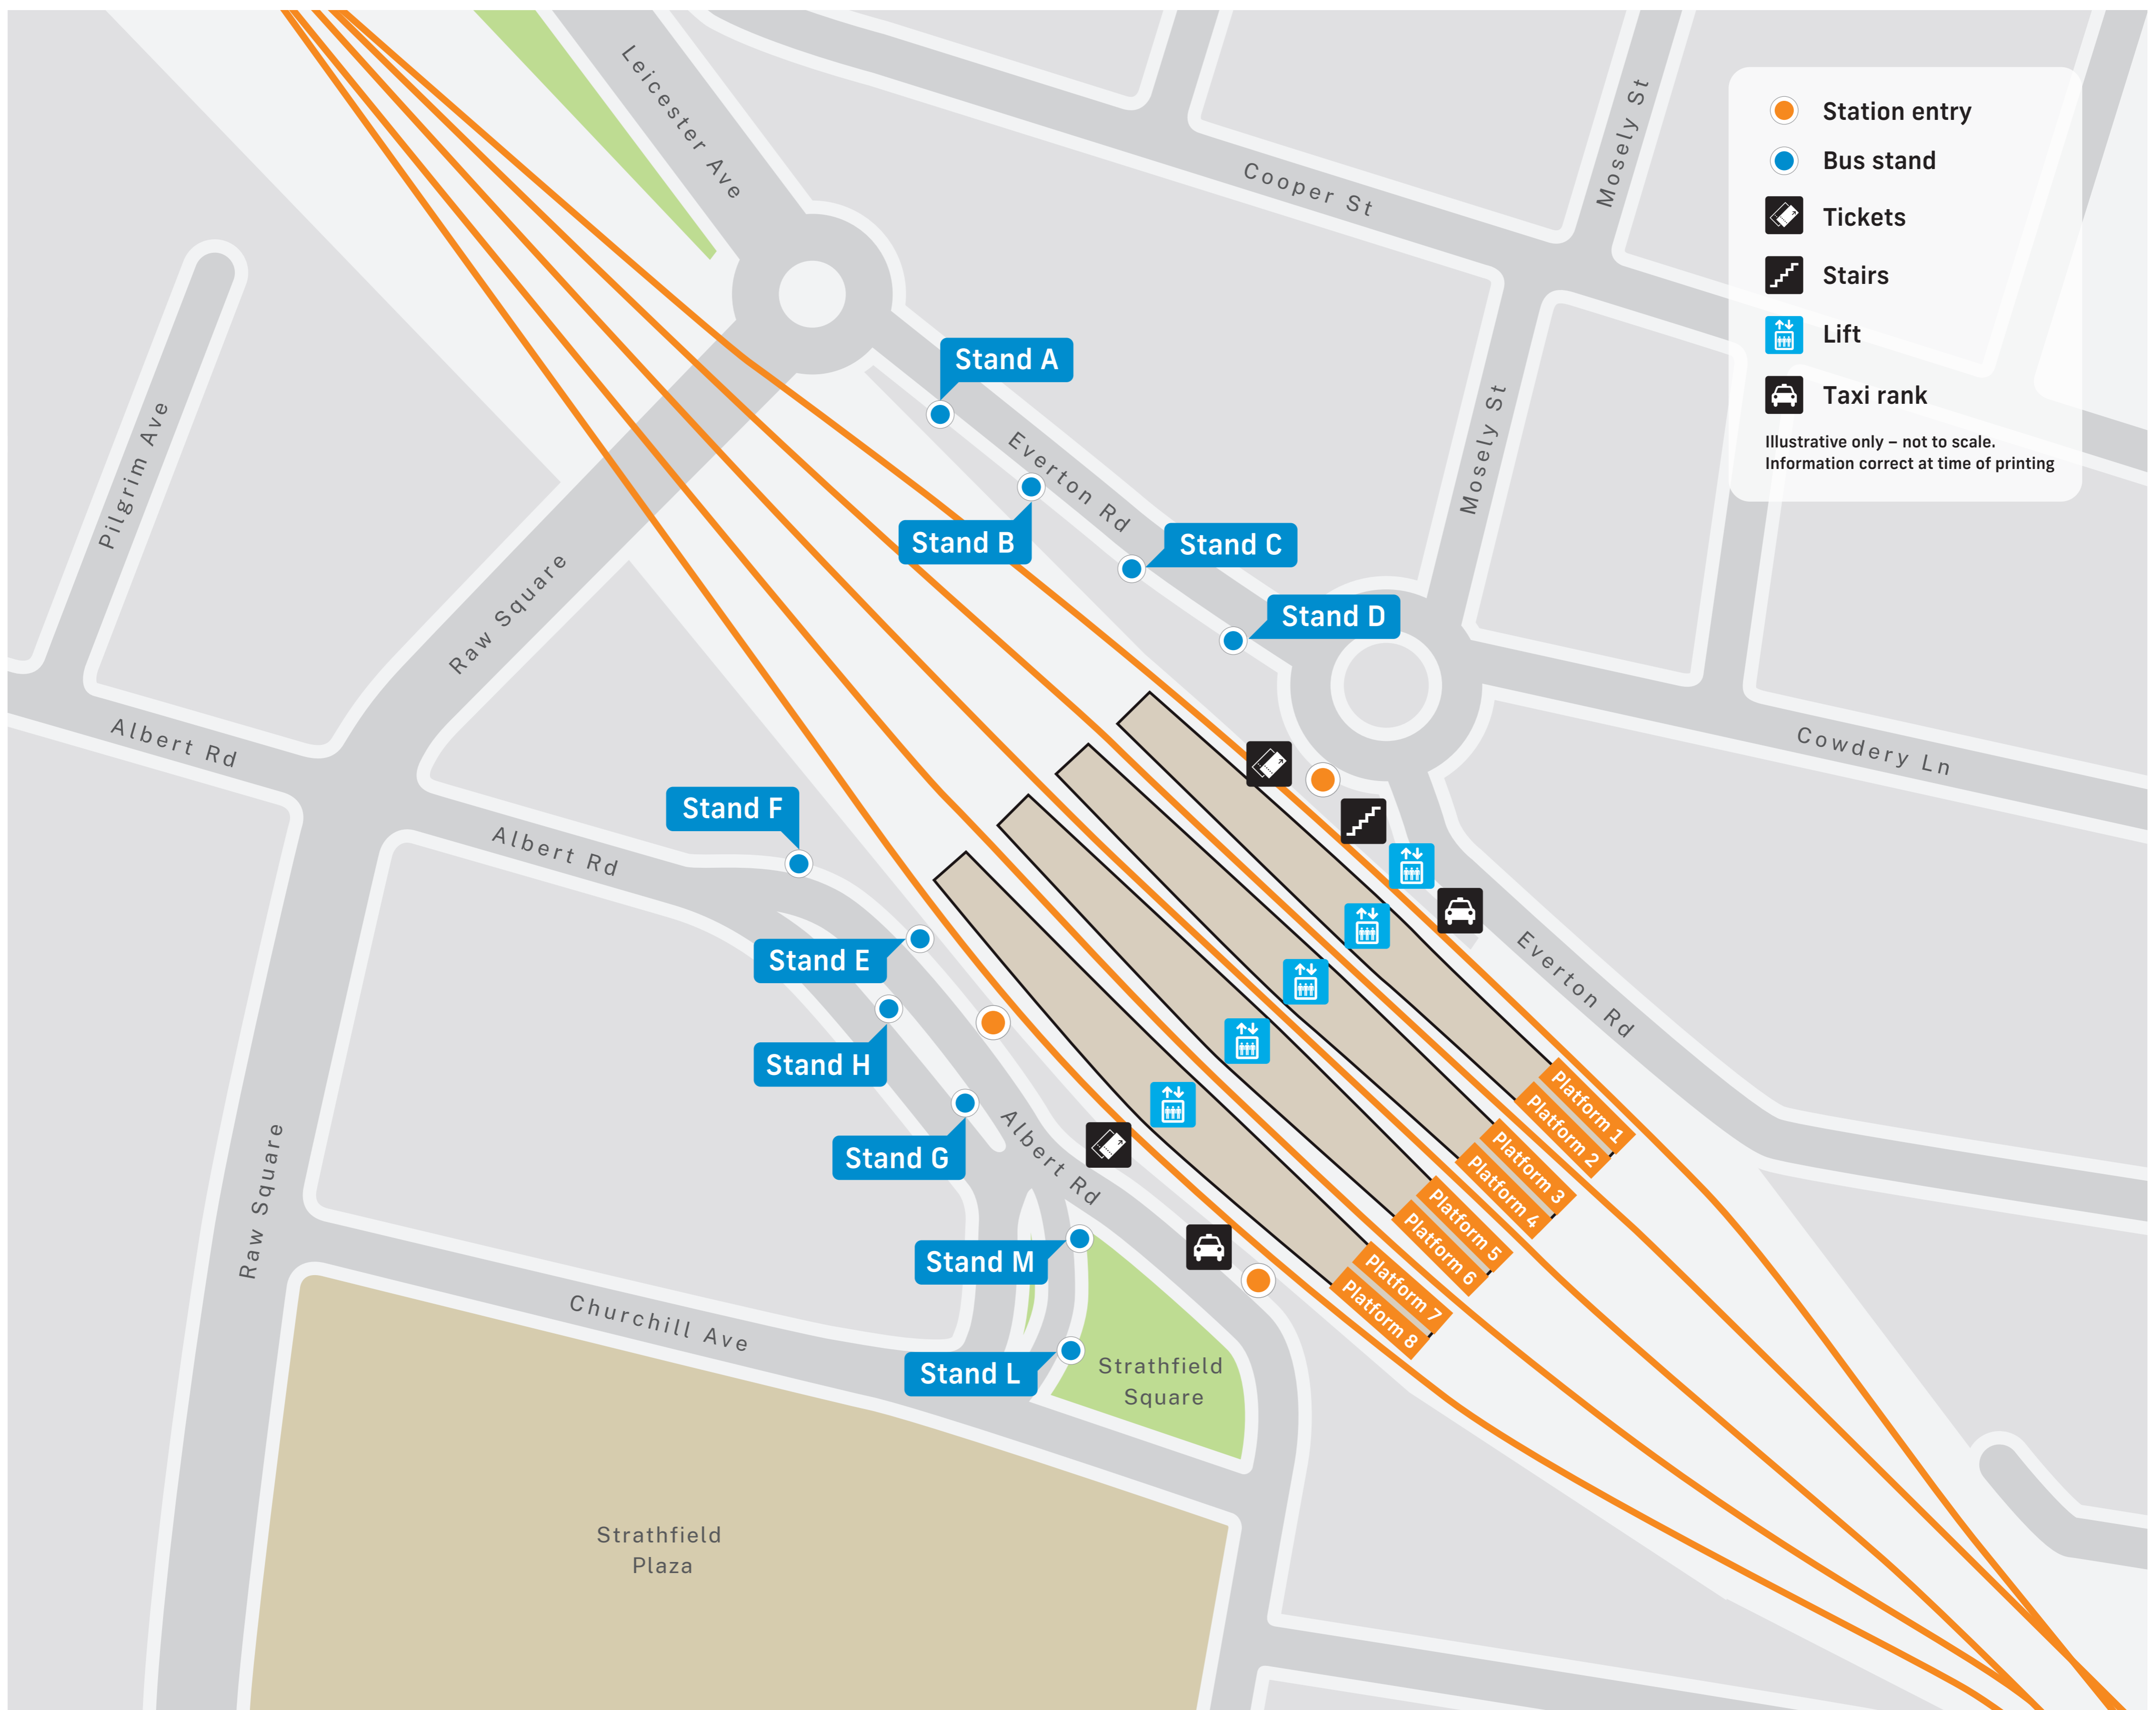

Strathfield Station Public Transport Map

T1 North Shore & Western Line
North Shore
Western
Richmond

T2 Leppington & Inner West Line
City
Inner West
Leppington

T3 Liverpool & Inner West Line
City
Liverpool

T9 Northern Line
Gordon
Northern

Blue Mountains

Central Coast & Newcastle Line

Western NSW

North Western NSW

North Coast NSW

Stand A

Stop no. 213514

Stop no. 213511

458 Burwood

Stand E

Stop no. 2135215

913 Bankstown
914 Greenacre
M90 Burwood
M90 Liverpool

Stand F

Stop no. 213563

450 Hurstville

Stand H

Stop no. 213515

407 Burwood
via Strathfield West
408 Burwood
408 Rookwood Cemetery

Stand L

Stop no. 213519

480 Central Pitt St
483 Central Pitt St

Stand M

Stop no. 213518