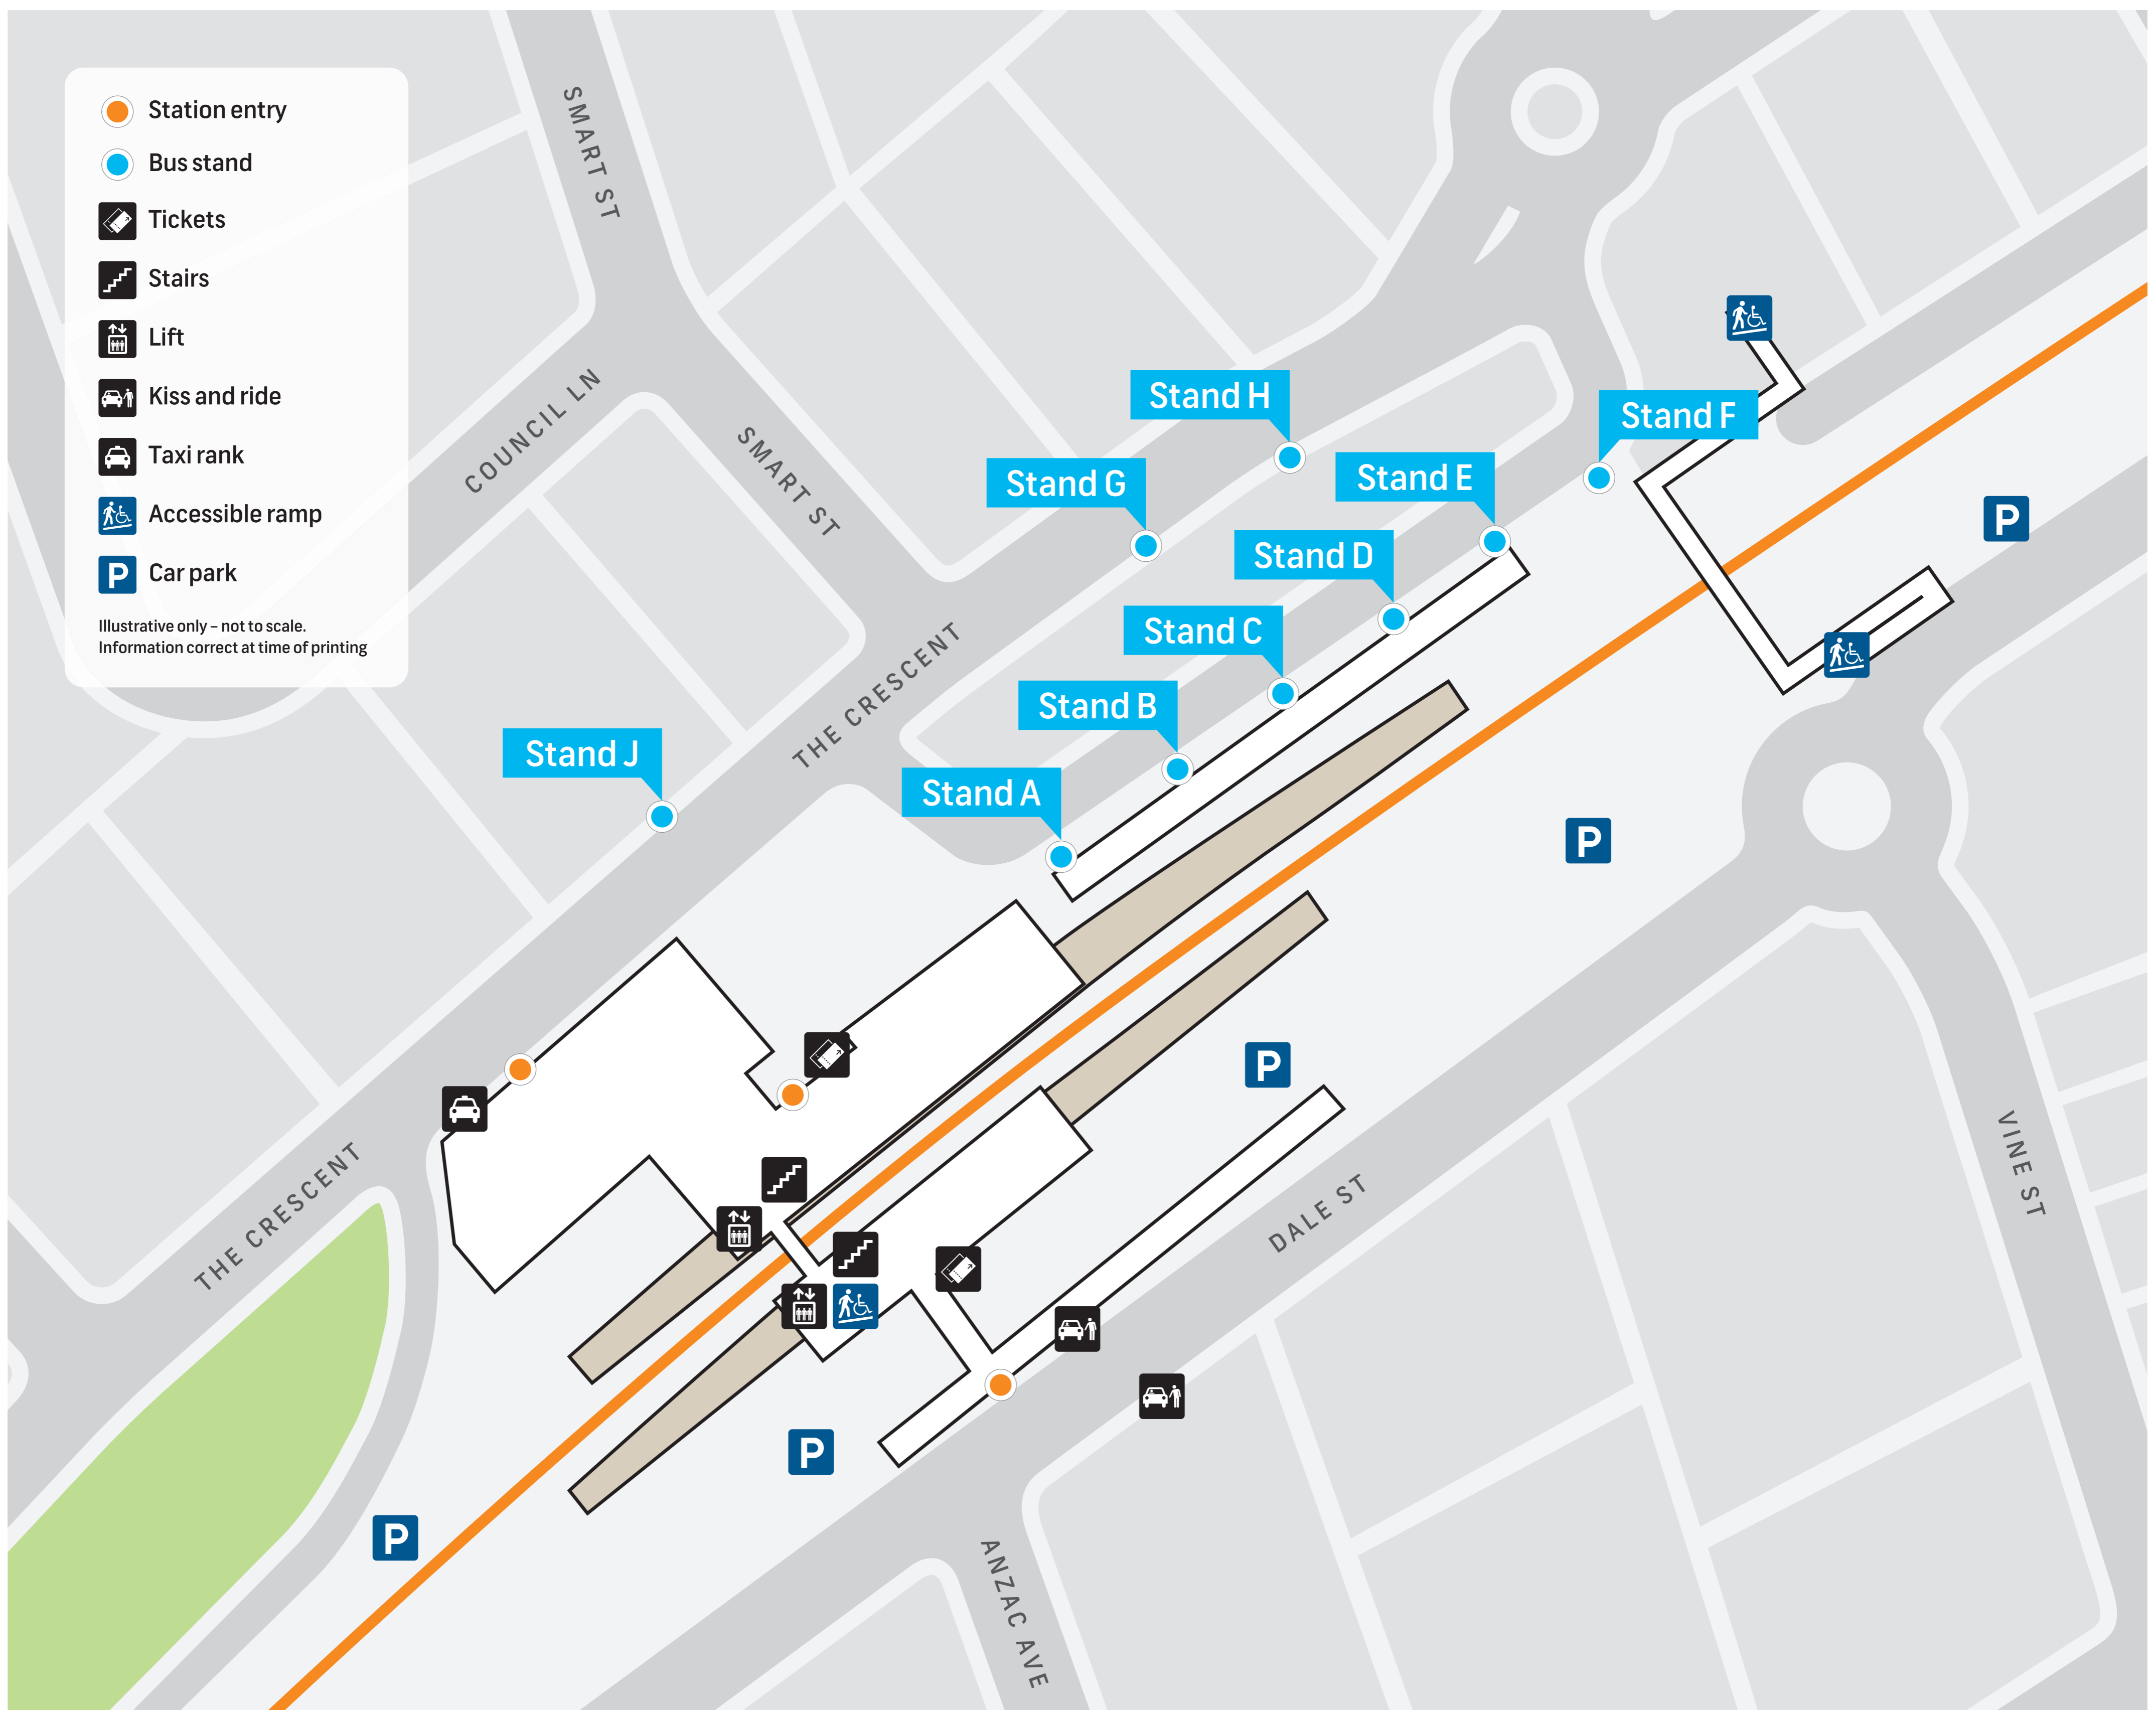

Fairfield Station Public Transport Map

T2 Inner West & Leppington Line
City
Leppington

T5 Cumberland Line
Leppington
Richmond

Stand A
Stop no. 216528
800 Blacktown
817 Cabramatta
N50 City Town Hall
N50 Liverpool

Stand B
Stop no. 216530
812 Blacktown
813 Bonnyrigg
814 Smithfield
N60 City Town Hall

Stand C
Stop no. 216532
808 Liverpool

Stand D
Stop no. 216527
905 Bankstown
S4 Chester Hill

Stand E
Stop no. 216526
904 Liverpool
906 Parramatta

Stand F
Stop no. 216529
Arrivals only

Stand G
Stop no. 216525
802 Liverpool
804 Liverpool

Stand H
Stop no. 216524
Arrivals only

Stand J
Stop no. 216516
802 Parramatta
804 Parramatta

For more information

 transportnsw.info