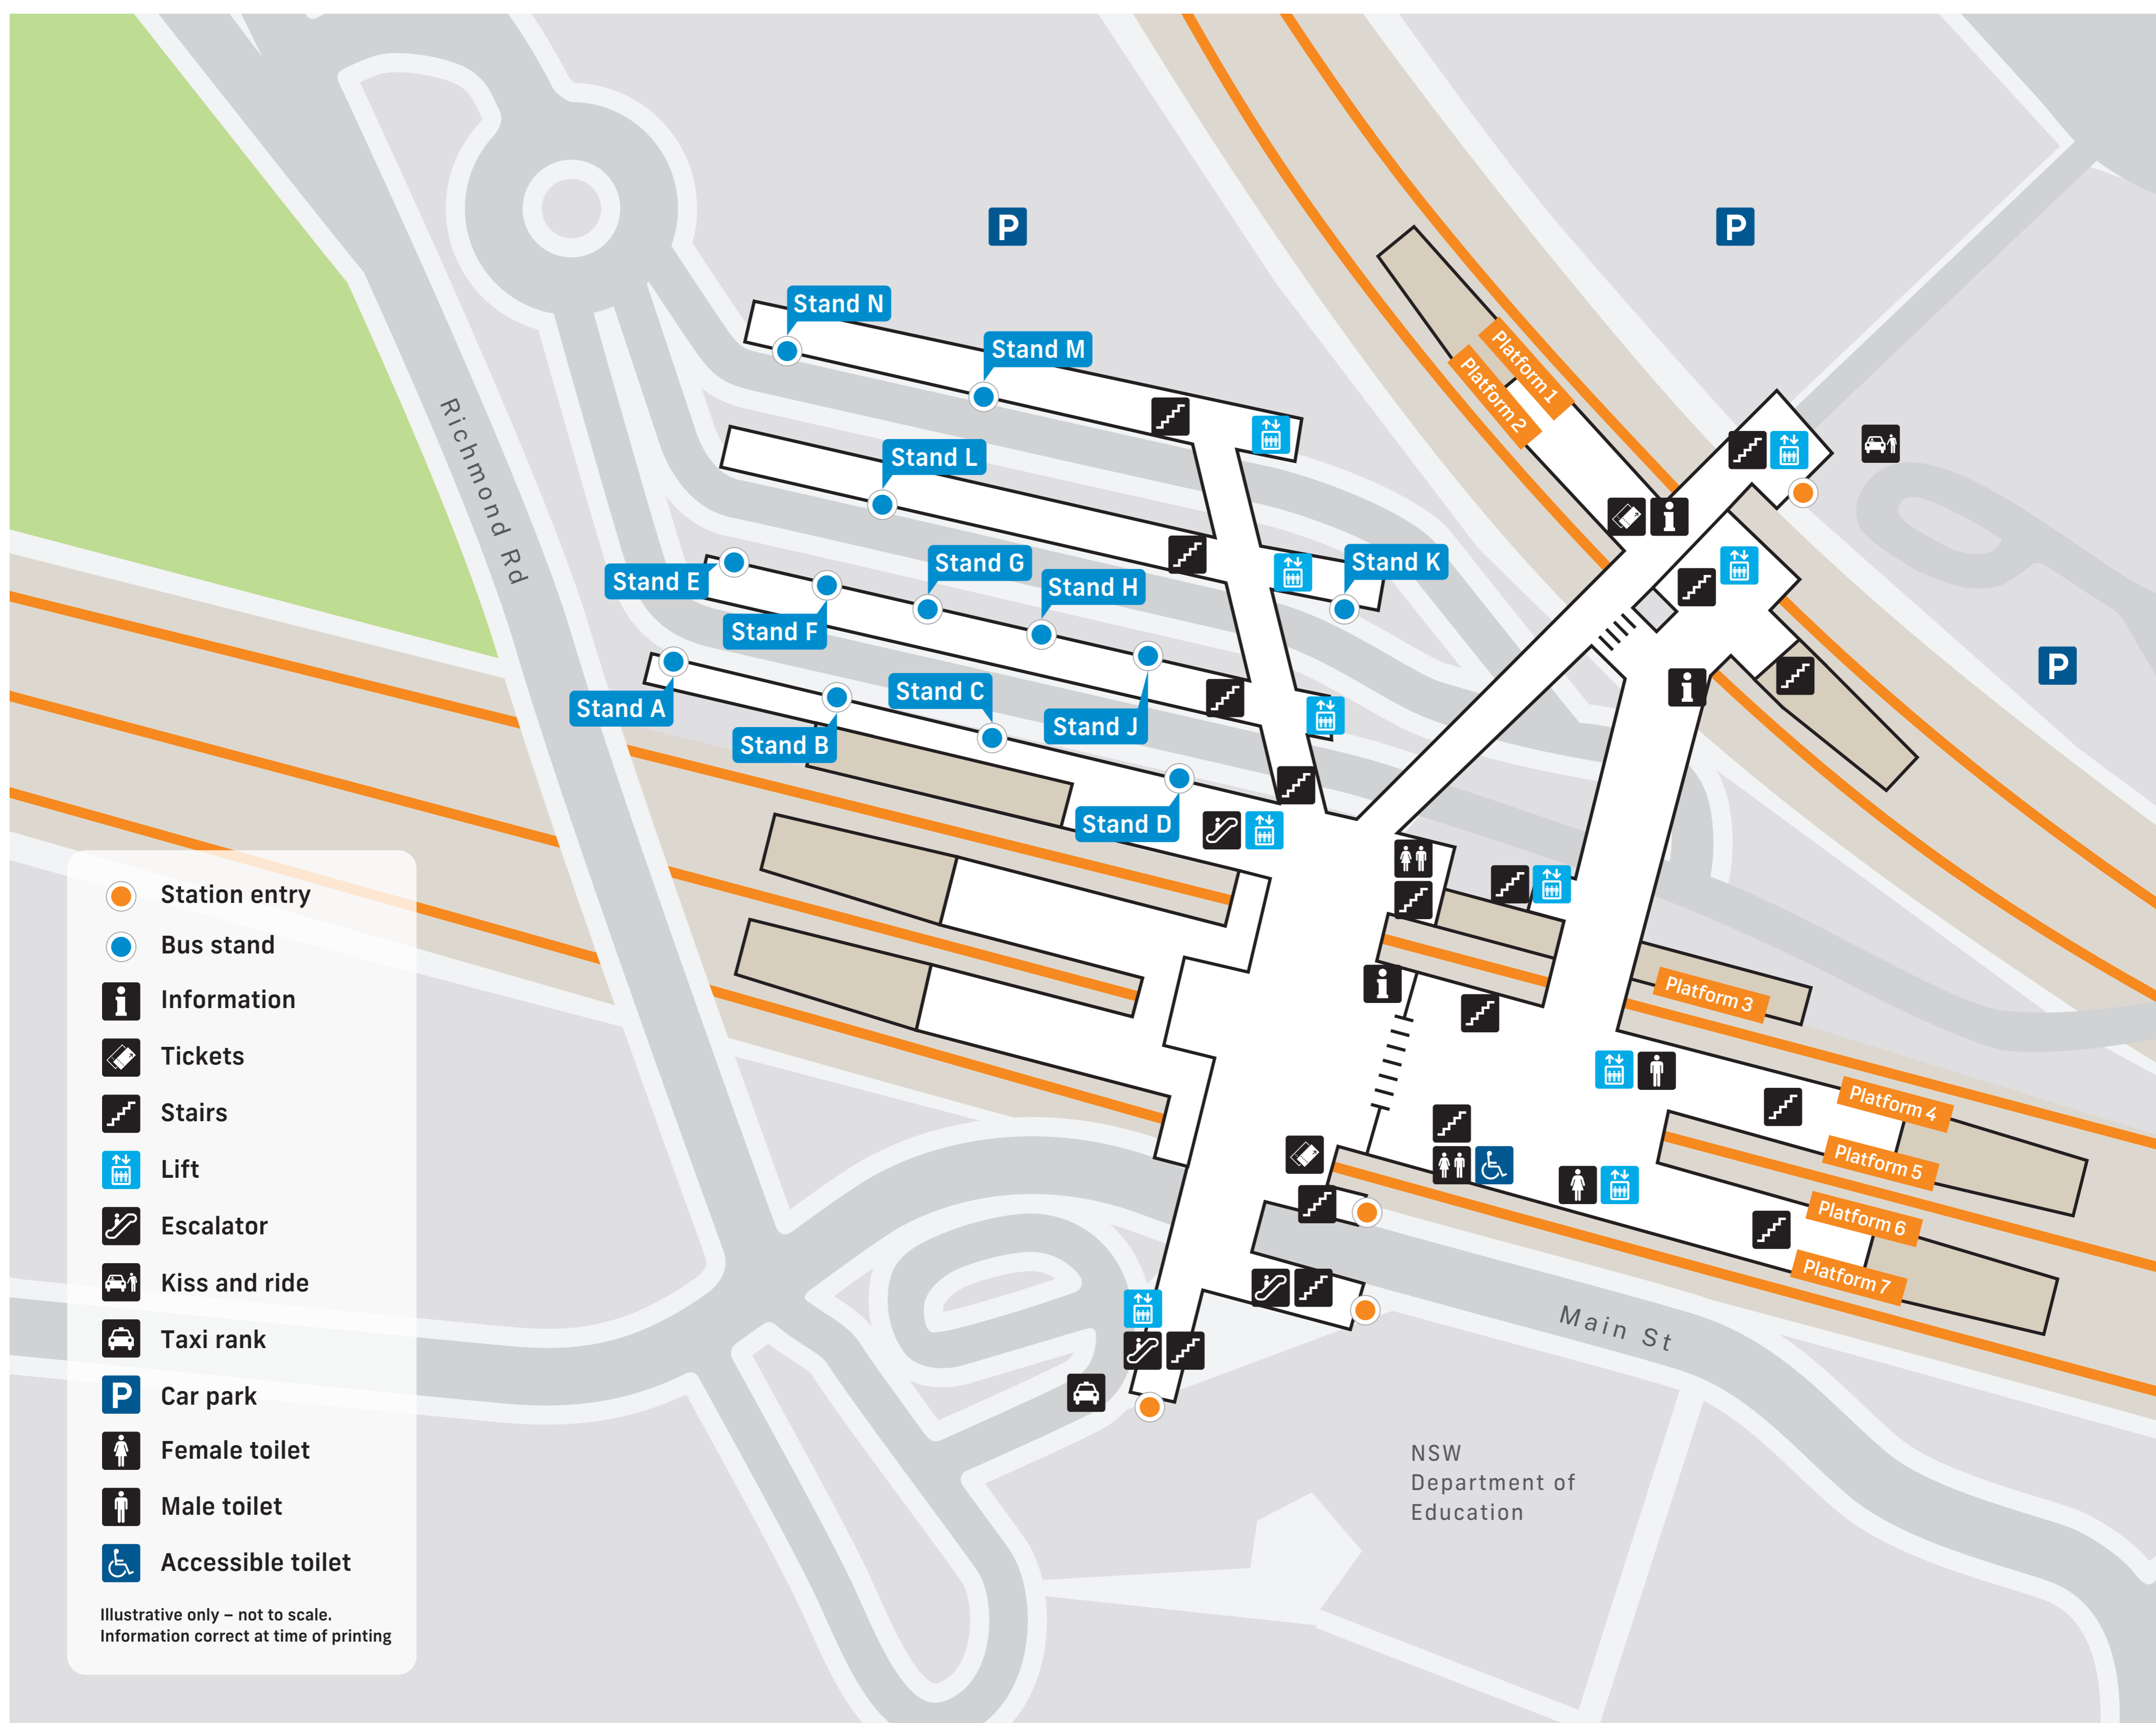

Blacktown Station Public Transport Map

- T** **T1** North Shore, Northern & Western Line
North Shore
Western
Richmond
- T5** Cumberland Line
Leppington
Richmond
- Blue Mountains**
- Western NSW**

Stand	Stop no.	Destination
B Stand A	2148115	752 Rouse Hill
		WPSB Westpoint Blacktown
Stand B	2148146	753 Doonside
		756 Mount Druitt
Stand C	2148145	750 Mount Druitt
		751 Melonba
		754 Mount Druitt
Stand D	2148451	N70 City Town Hall
		N70 Penrith

N71	City Town Hall
N71	Richmond
Stand E	
2148194	728 Mount Druitt
	729 Mount Druitt
Stand F	
214865	723 Mount Druitt
	724 Arndell Park
	726 Doonside
Stand G	
214811	721 Blacktown Hospital
	722 Prospect

Stand H	
2148311	700 Parramatta
	702 Seven Hills
Stand J	
2148310	800 Fairfield
	812 Fairfield
Stand K	
2148309	705 Parramatta
	711 Parramatta
Stand L	
2148307	611 Macquarie Park
	630 Epping

Stand M	
2148147	661 Parramatta
	706 Parramatta
	730 Castle Hill
	731 Rouse Hill Town Centre
	732 Rouse Hill Town Centre
	734 Riverstone
	735 Rouse Hill
	744 Blacktown Industrial Area
	S7 Parklea Garden Village
Stand N	
2148376	743 Kings Langley