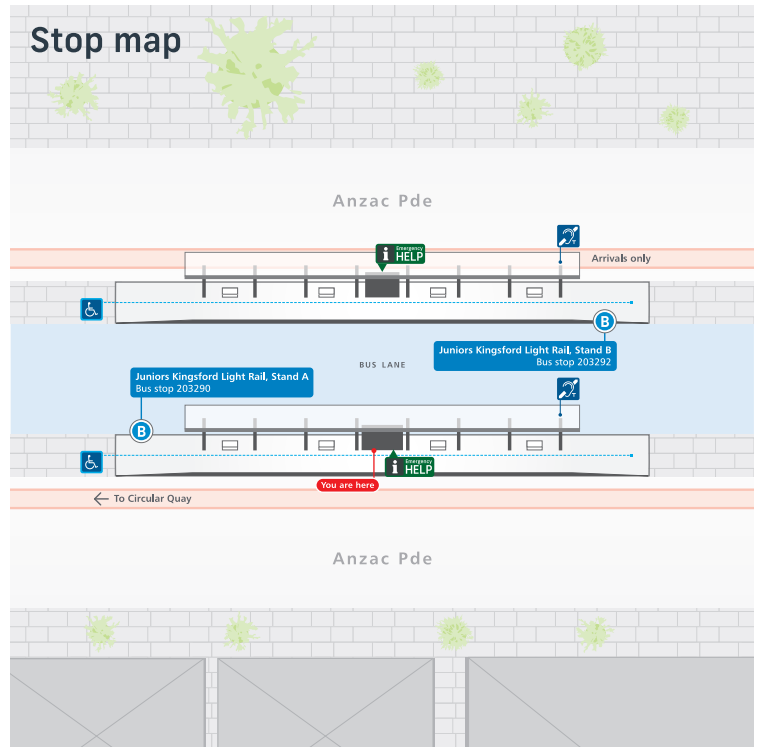

Stop map

Sydney light rail network

L Light Rail