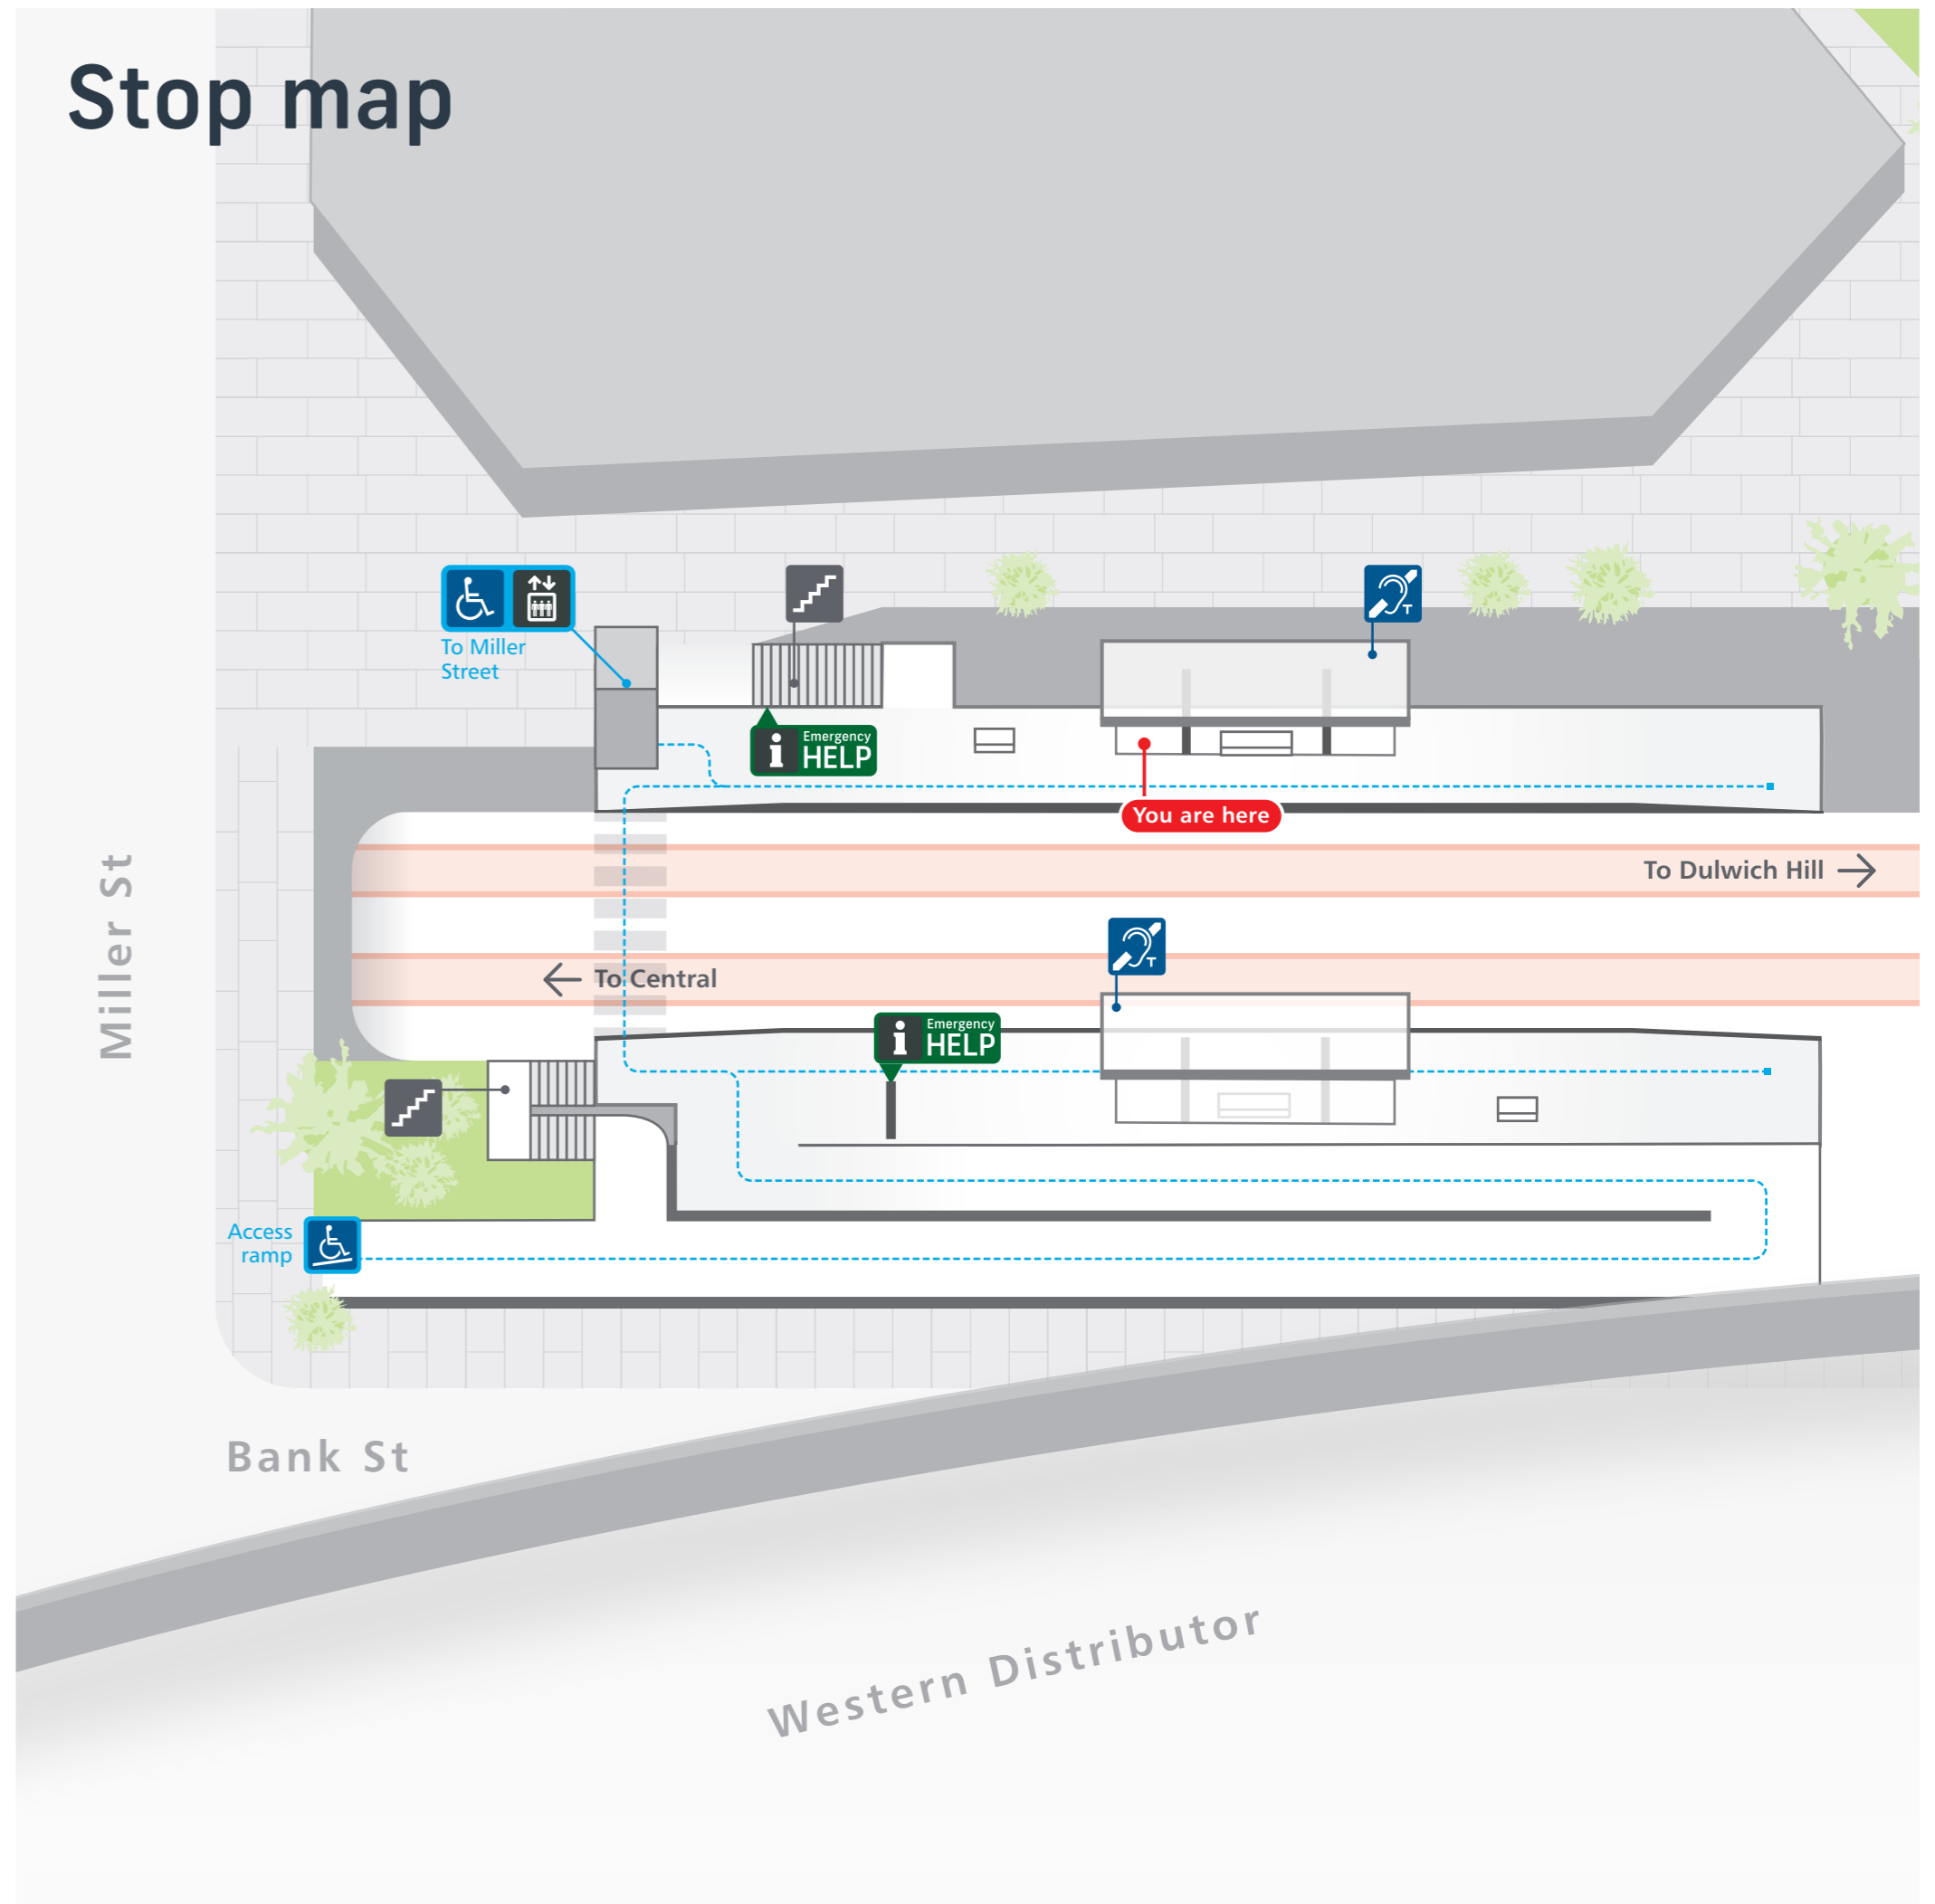

B Bus services depart from:
Bus stop 200924 towards Bondi Junction
Bus stop 200929 towards Parramatta
Bus stop 200932 towards Central Pitt Street.
For more details and of services from other bus stops nearby visit transportnsw.info

Customer assistance

Emergency HELP Emergency Help Points link directly to staff who can assist you. Penalties may apply for misuse of Emergency Help Points.

T This stop is equipped with hearing loops below the shelter canopy. Use a T-Switch hearing aid to more easily hear customer announcements.

? To report lost items visit transportnsw.info or call 02 8584 5288. Monday to Friday 09:00 to 17:00 (excluding public holidays). For hearing or speech impairments, please contact the National Relay Service on 133 677 or visit relayservice.gov.au

Tickets

Opal For light rail services, you can use an Opal card, a contactless credit or debit card or a linked device to pay for travel by tapping on and tapping off at the Opal readers on each platform.
Mastercard
VISA
Plan ahead and top up or purchase your Opal card online or from an Opal retailer. Visit transportnsw.info for more information.
Tap on and tap off, every time. Remember to both tap on and tap off to avoid a fine of up to $550.00.

Destinations

1. **1** Anzac Bridge
2. **2** Sydney Fish Market
3. **3** Wentworth Park