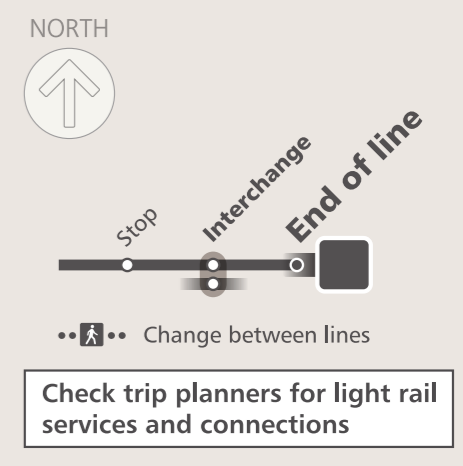

Stop guide

Next services information

Visit transportnsw.info or scan this QR code for next services information

Transport connections

L L1 Dulwich Hill Line service frequency:
 Monday to Friday:
 5am to 6am - 15 minutes
 6am to 7am - 10 minutes
 7am to 10am - 6 minutes
 10am to 3pm - 10 minutes
 3pm to 7pm - 6 minutes
 7pm to 9pm - 15 minutes
 (10 minutes on Friday)
 9pm to 1am - 15 minutes
 Saturday, Sunday and Public Holidays:
 5am to 9am - 15 minutes
 9am to 7pm - 10 minutes
 7pm to 9pm - 10 minutes
 (Saturday)
 7pm to 9pm - 15 minutes
 (Sunday, Public Holidays)
 9pm to 1am - 15 minutes

Destinations

- 1** Anzac Bridge
- 2** Sydney Fish Market
- 3** Wentworth Park

Sydney light rail network

L Light Rail

Sydney light rail lines

- L1** Dulwich Hill Line
Dulwich Hill
Central
- L2** Randwick Line
Circular Quay
Randwick
- L3** Kingsford Line
Circular Quay
Juniors Kingsford