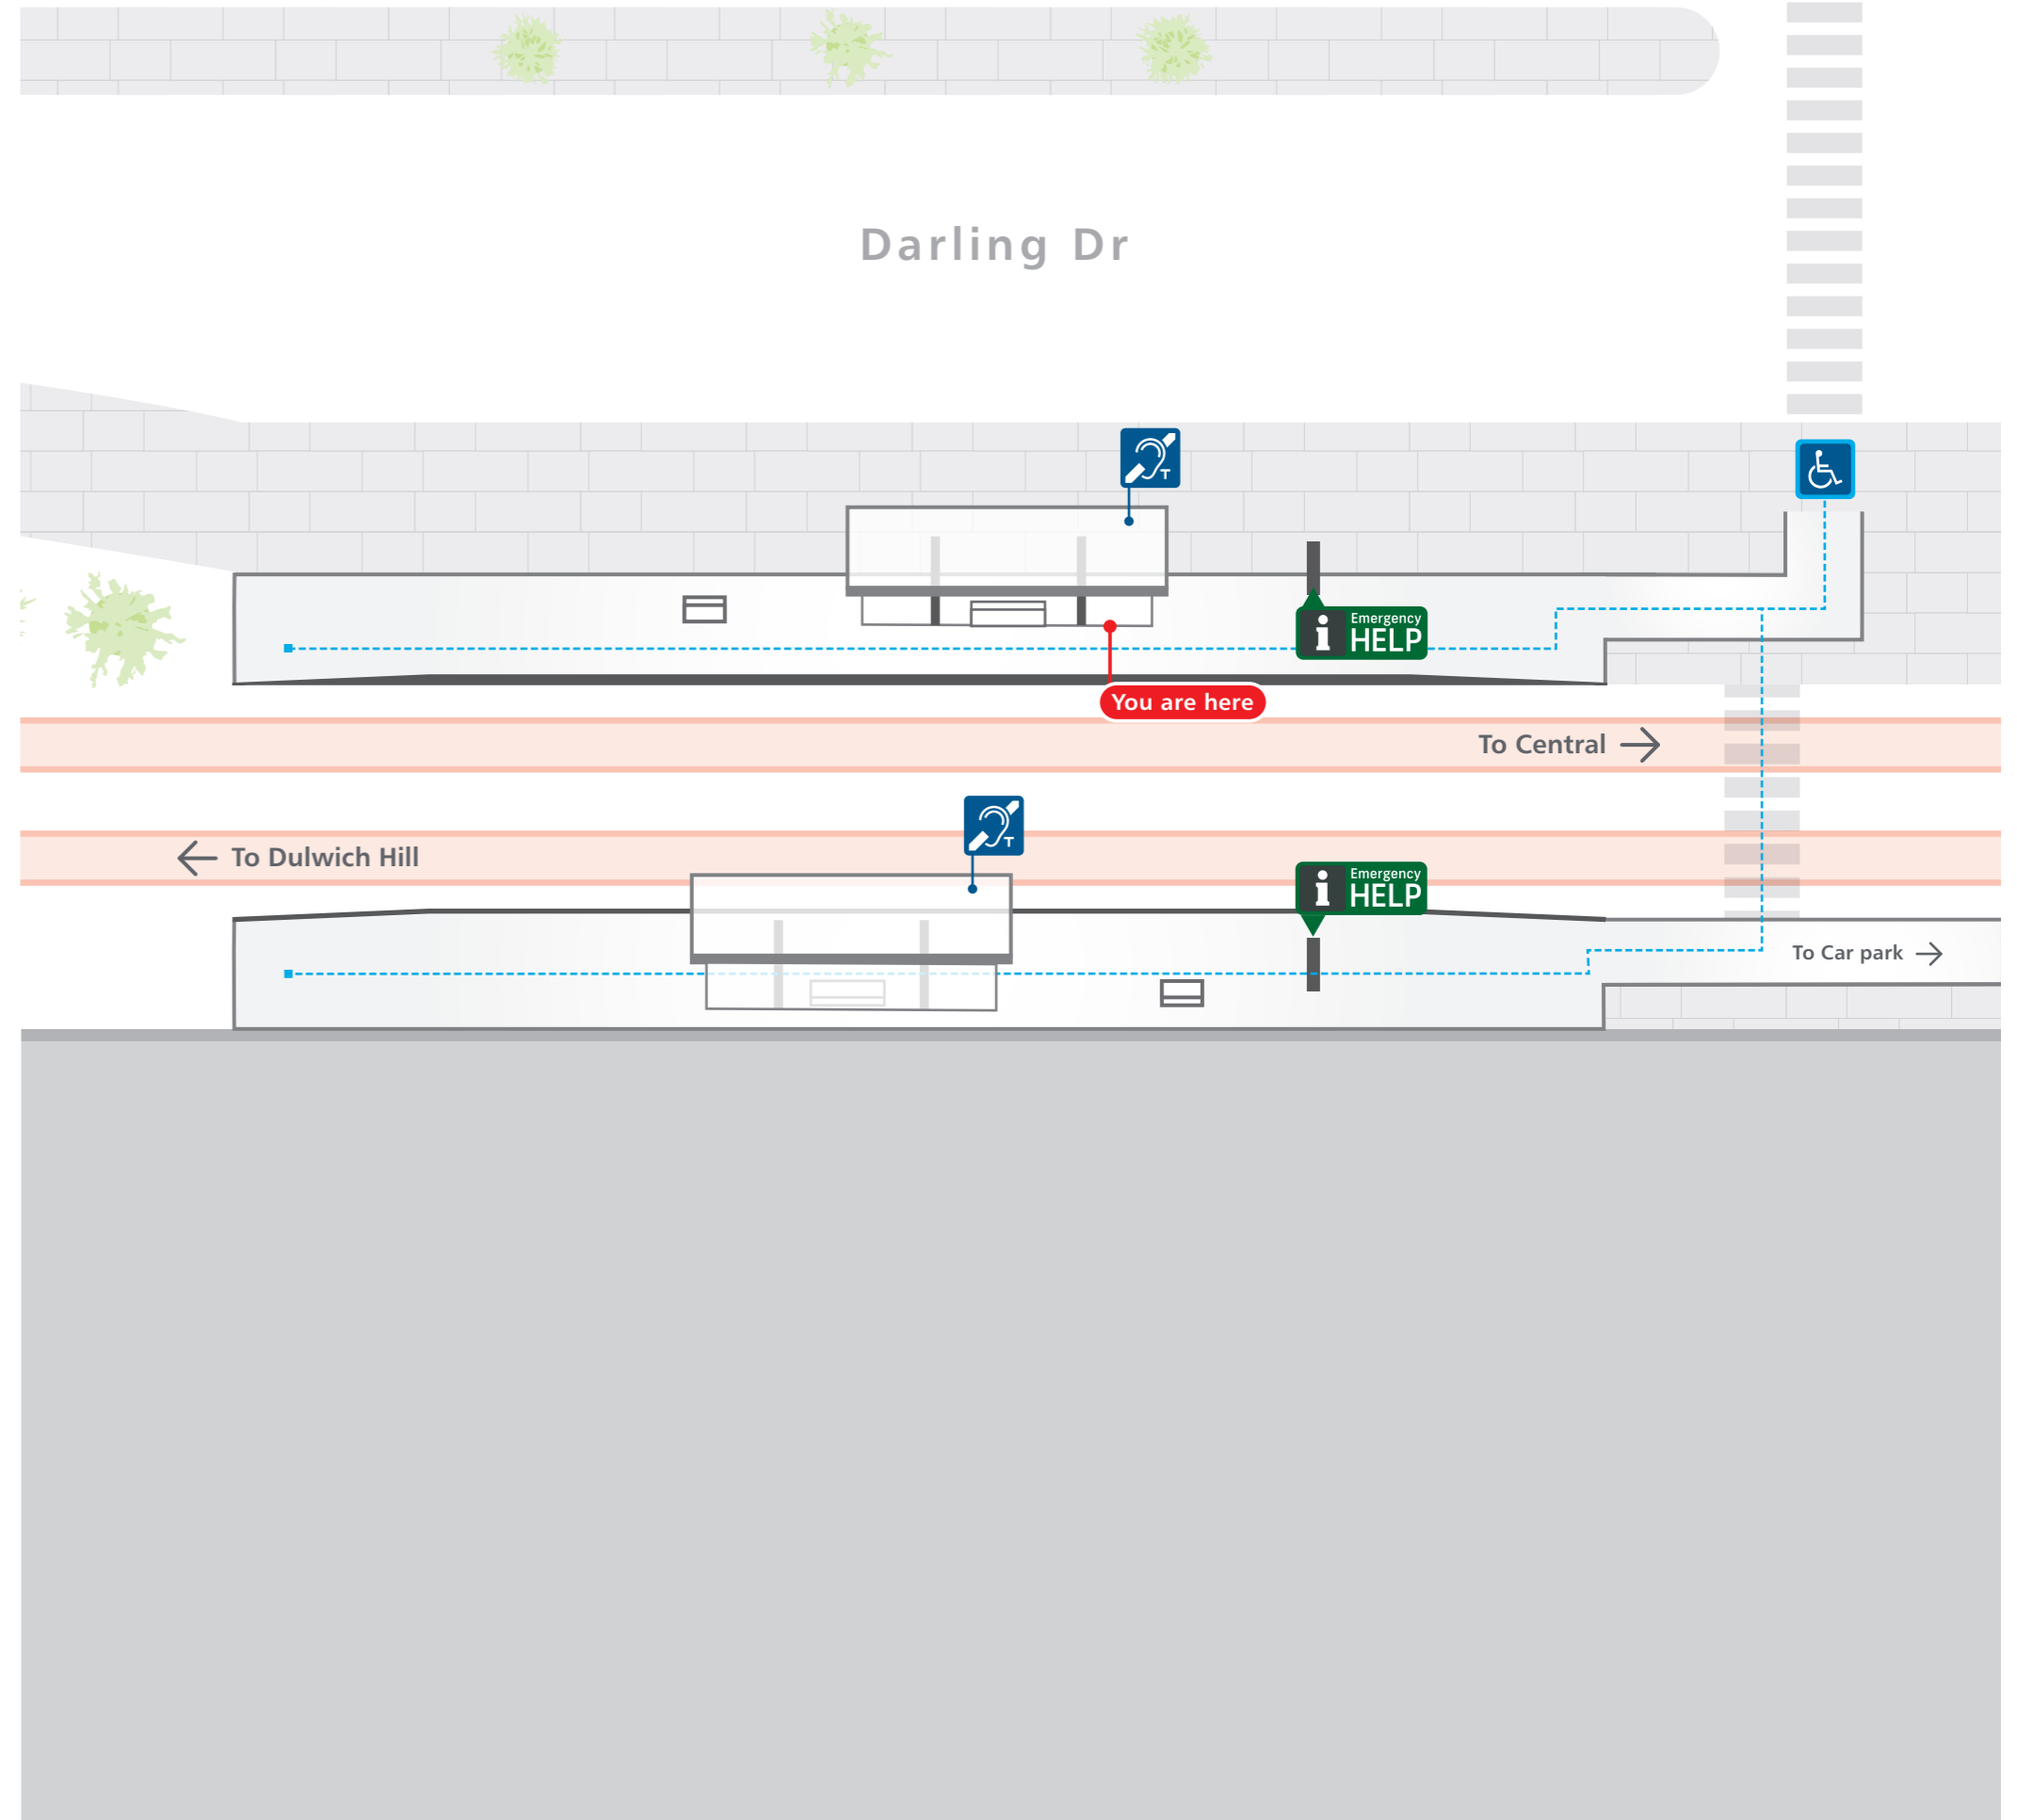

Tap on and tap off, every time. Remember to both tap on and tap off to avoid a fine of up to \$550.00.

Destinations

- 1 Sea Life Sydney Aquarium
- 2 Cockle Bay Wharf
- 3 Tumbalong Park
- 4 Pyrmont Bridge
- 5 Darling Harbour
- 6 ICC Sydney Convention Centre
- 7 ICC Sydney Exhibition Centre
- 8 Australian National Maritime Museum

Stop map

Sydney light rail network

L Light Rail

Sydney light rail lines

- L1** Dulwich Hill Line
Dulwich Hill
Central
- L2** Randwick Line
Circular Quay
Randwick
- L3** Kingsford Line
Circular Quay
Juniors Kingsford