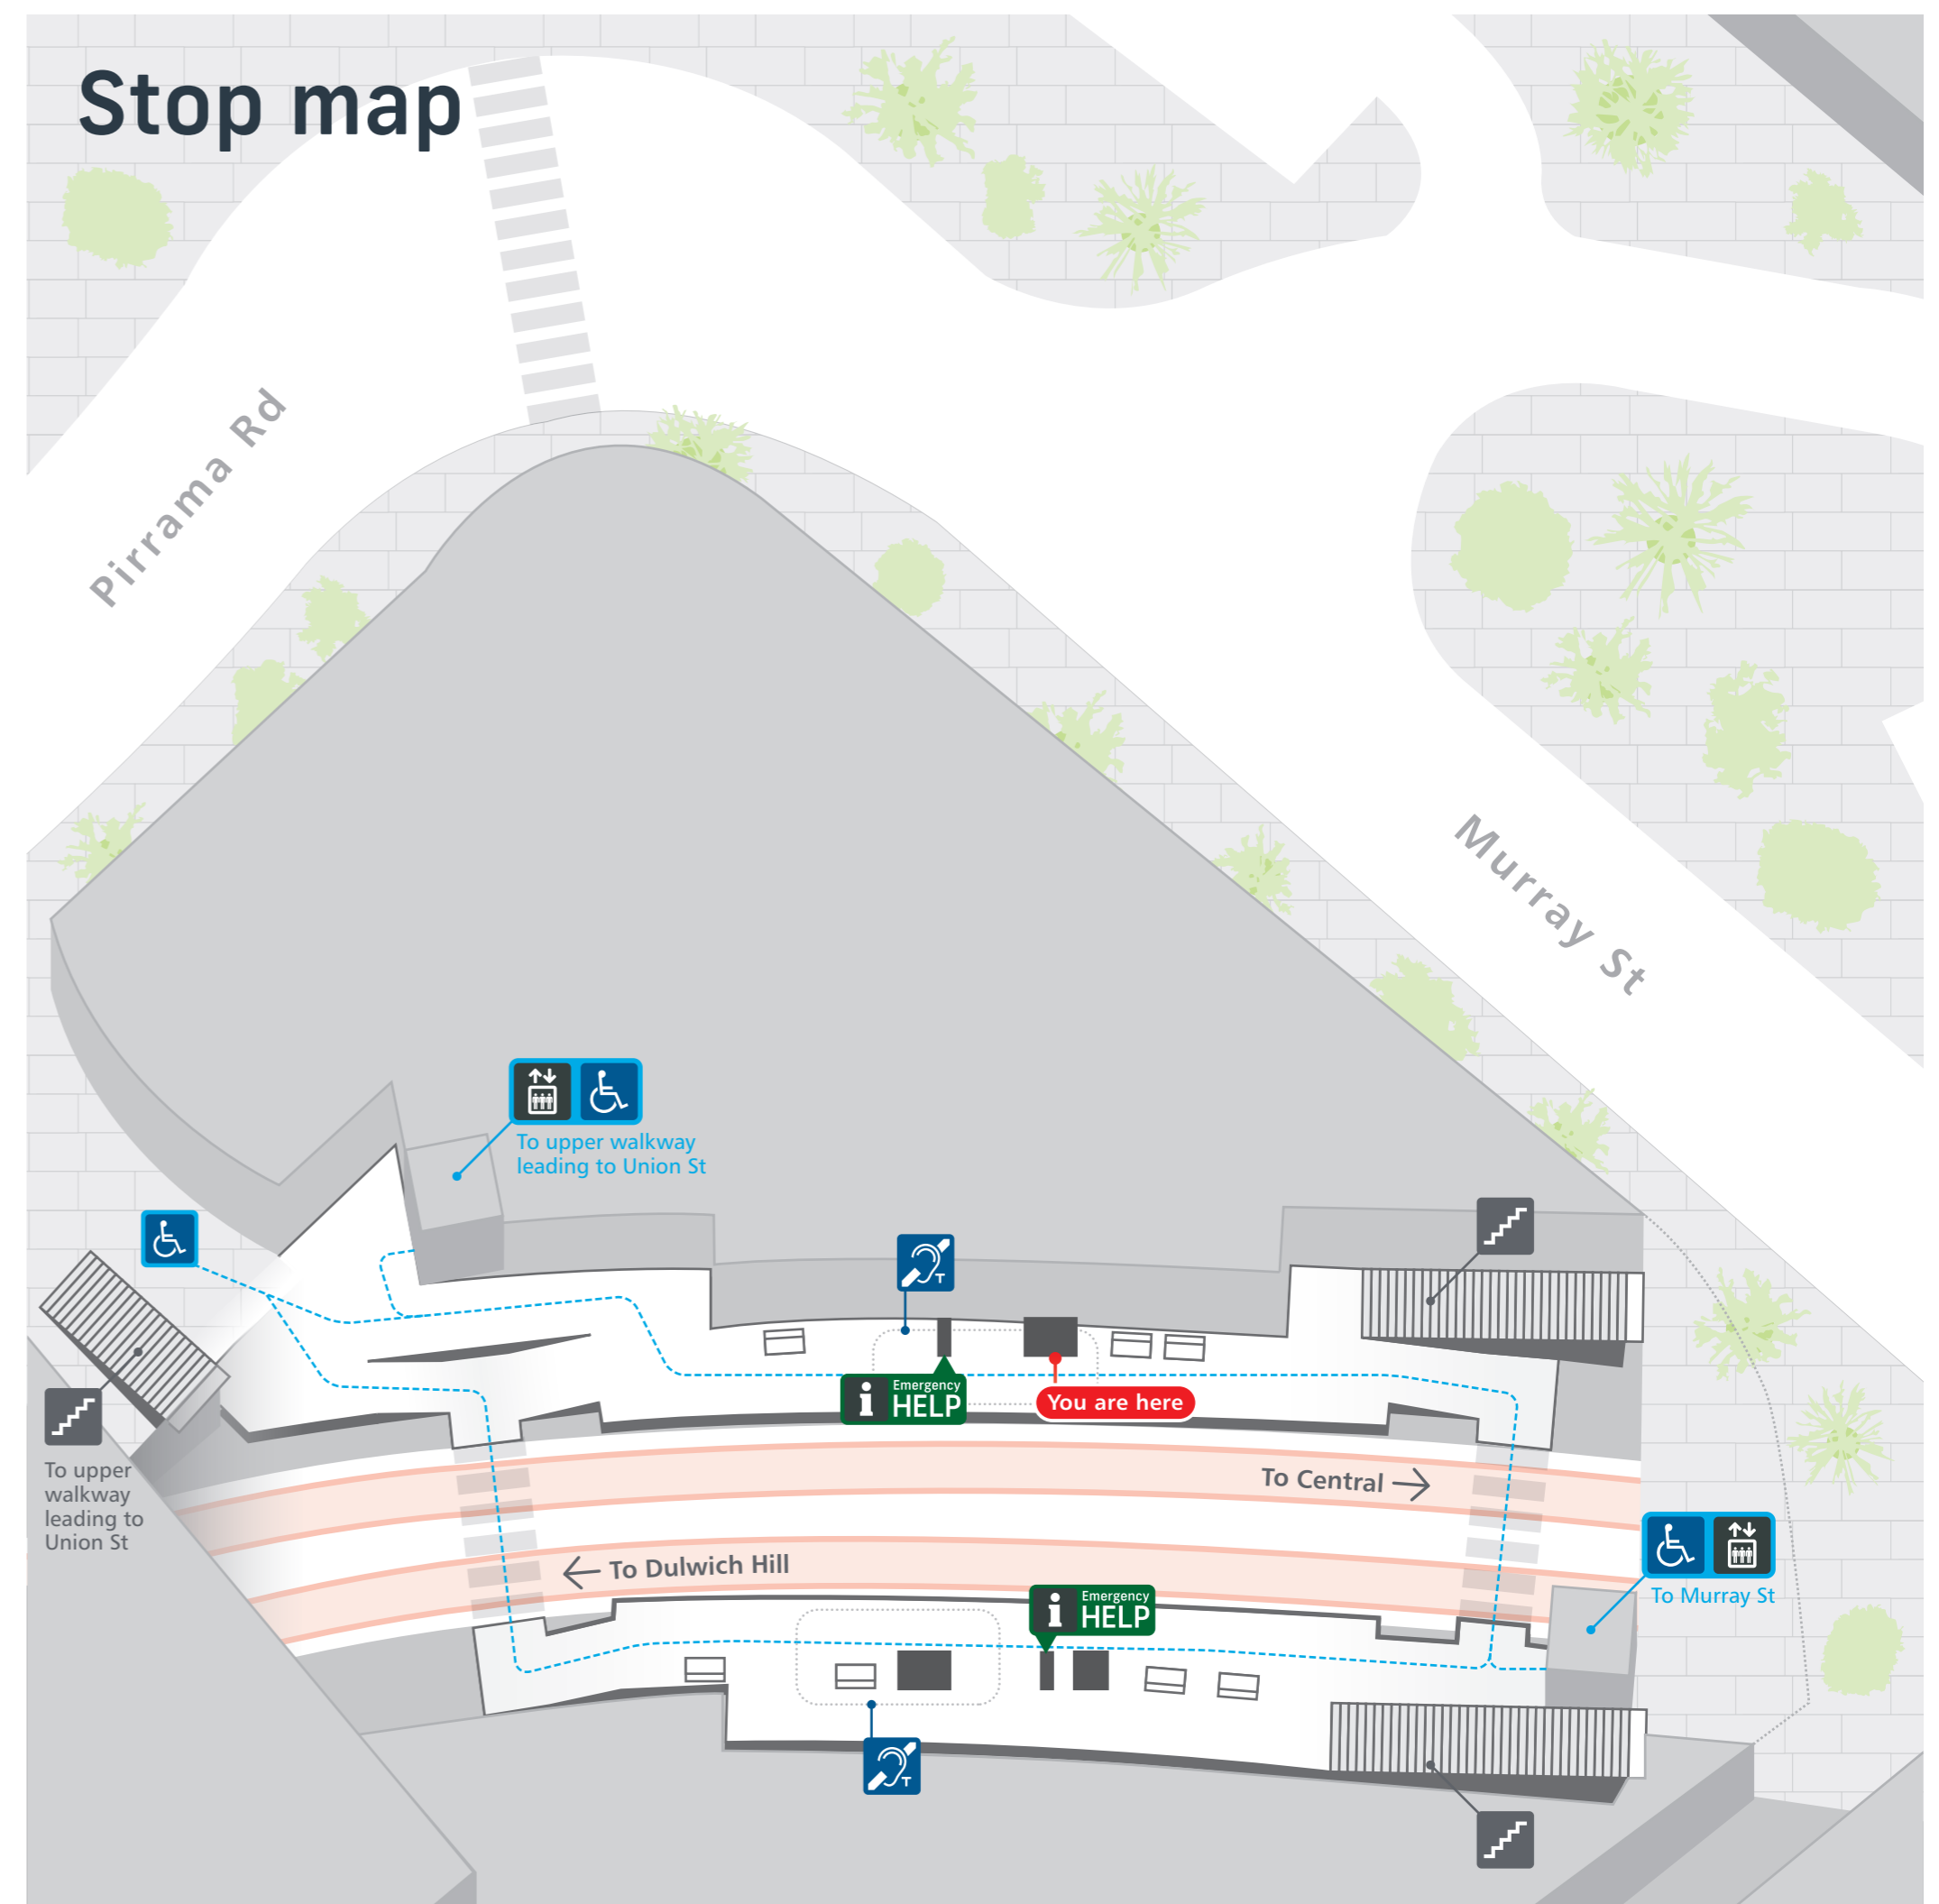

F Ferry services depart from Pyrmont Bay Wharf for the F4 route.

Customer assistance

Emergency HELP Emergency Help Points link directly to staff who can assist you. Penalties may apply for misuse of Emergency Help Points.

Destinations

- 1 Sea Life Sydney Aquarium
- 2 Madame Tussauds Museum
- 3 Wildlife Sydney Zoo
- 4 Australian National Maritime Museum
- 5 Pyrmont Bridge
- 6 Darling Harbour
- 7 The Star Casino
- 8 ICC Sydney Convention Centre