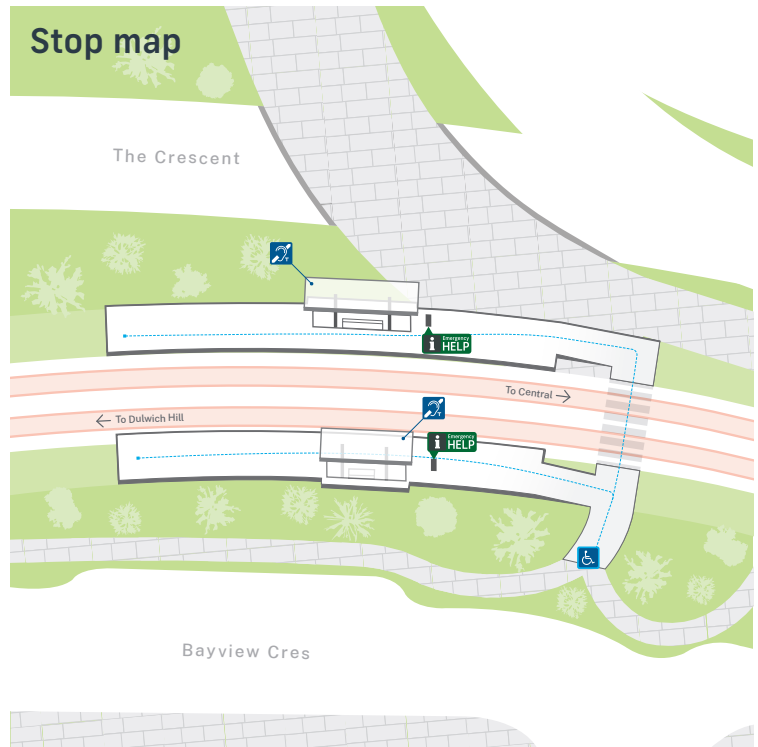

Stop guide

Next services information

Visit transportnsw.info or scan this QR code for next services information

Transport connections

L L1 Dulwich Hill Line service frequency:
Monday to Friday:
5am to 6am - 15 minutes
6am to 7am - 10 minutes
7am to 10am - 6 minutes
10am to 3pm - 10 minutes
3pm to 7pm - 6 minutes
7pm to 9pm - 15 minutes (10 minutes on Friday)
9pm to 1am - 15 minutes
Saturday, Sunday and Public Holidays:
5am to 9am - 15 minutes
9am to 7pm - 10 minutes
7pm to 9pm - 10 minutes (Saturday)
7pm to 9pm - 15 minutes (Sunday, Public Holidays)
9pm to 1am - 15 minutes

B Bus services depart from: Bus stop 203811 towards Central and Glebe
Bus stop 203816 towards Balmain
For more details and of services from other bus stops nearby visit transportnsw.info

Customer assistance

Emergency HELP Emergency Help Points link directly to staff who can assist you. Penalties may apply for misuse of Emergency Help Points.

Tickets

Opal For light rail services, you can use an Opal card, a contactless credit or debit card or a linked device to pay for travel by tapping on and tapping off at the Opal readers on each platform.
Plan ahead and top up or purchase your Opal card online or from an Opal retailer. Visit transportnsw.info for more information.
Tap on and tap off, every time. Remember to both tap on and tap off to avoid a fine of up to $550.00.

Destinations

1. 1 Rozelle Bay
2. 2 TAFE NSW Petersham, Annandale
3. 3 Rozelle Parklands