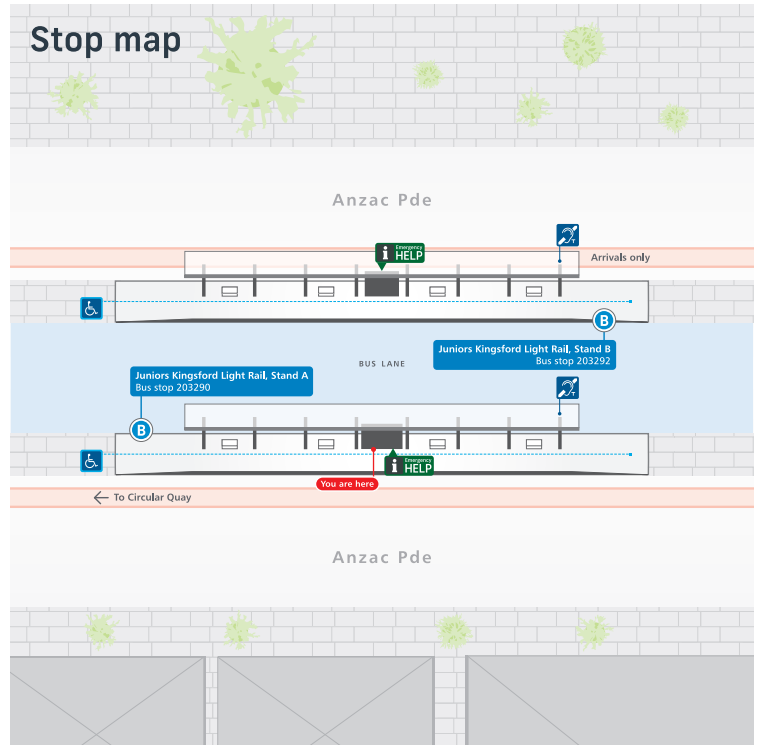

Stop map

Sydney light rail network

L Light Rail