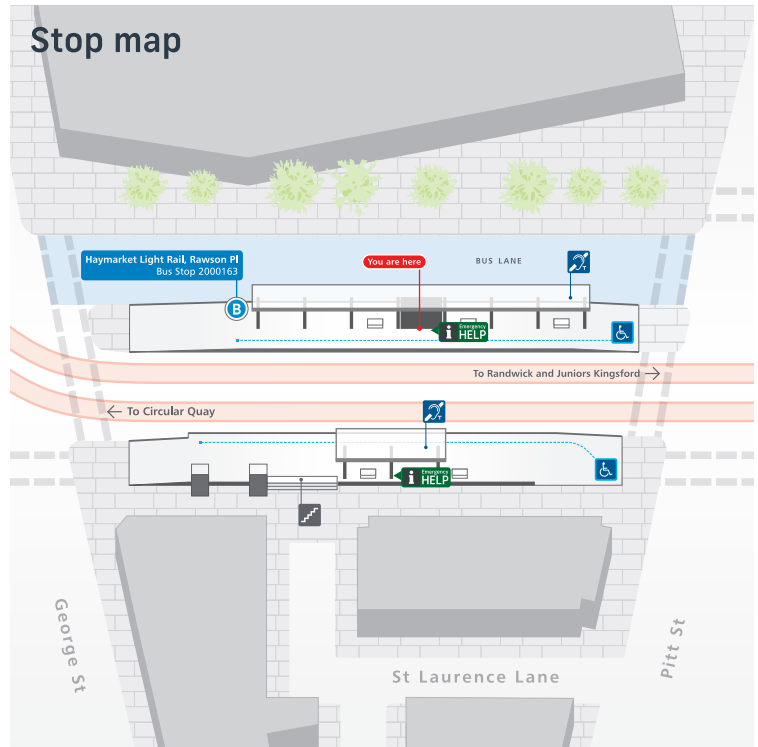

Stop guide

Next services information

Visit transportnsw.info or scan this QR code for next services information

Transport connections

L L2 Randwick Line and L3 Kingsford Line services operate Monday to Sunday 05:00 to 01:00

B Bus services depart from: Bus stop 200083 towards Balmain Gladstone Park, Campsie, Canterbury, Dulwich Hill, Glebe Point, Kingsgrove Depot, Kogarah, Lilyfield, Parramatta and Strathfield Bus stop 2000163 towards Abbotsford, Burwood and Rozelle Bus stop 2000434 towards Martin Place.

Coach bays are located on Pitt St and at Central Station on the Western Forecourt.

Taxi ranks are located on Goulburn St, opposite World Square and at Central Station on the Western Forecourt.

A kiss and ride bay is located at Central Station on the Western Forecourt.

Customer assistance

Emergency Help Points link directly to staff who can assist you. Penalties may apply for misuse of Emergency Help Points.

This stop is equipped with hearing loops below the shelter canopy. Use a T-switch hearing aid to more easily hear customer announcements.

Tickets

For light rail services, you can use an Opal card, a contactless credit or debit card or a linked device to pay for travel by tapping on and tapping off at the Opal readers on each platform.

Tap on and tap off, every time. Remember to both tap on and tap off to avoid a fine of up to $550.00.

Destinations

1. 1 Capitol Theatre
2. 2 Belmore Park
3. 3 Market City
4. 4 Services NSW
5. 5 The Goods Line
6. 6 TAFE NSW Ultimo
7. 7 Railway Square
8. 8 UTS
9. 9 Department of Immigration and Border Protection
10. 10 Registry of Births, Deaths and Marriages

Local area map

Stop map

Sydney light rail network

L Light Rail

Sydney light rail lines

L1 Dulwich Hill Line
Dulwich Hill
Central

L2 Randwick Line
Circular Quay
Randwick