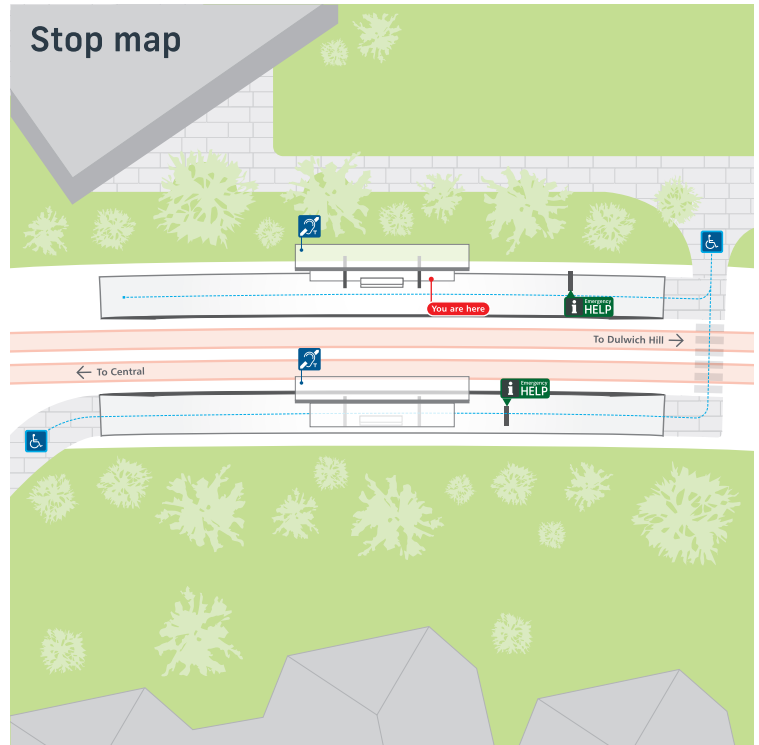

Stop guide

Next services information

Visit transportnsw.info or scan this QR code for next services information

Transport connections

L **L1 Dulwich Hill Line** services operate Monday to Sunday 06:00 to 23:00 (midnight on Friday). From 7:00am to 7:30pm weekdays, services operate every 8-10 mins and at all other times, every 12-15 mins. Saturday, Sunday and Public Holidays services operate every 10-15 mins.

B Bus services depart from: Bus stop 200926 towards Bondi Junction, Pyrmont and Central Bus stop 200933 towards Bondi Junction and Central For more details and of services from other bus stops nearby visit transportnsw.info

Customer assistance

Tickets

For light rail services, you can use an Opal card, a contactless credit or debit card or a linked device to pay for travel by tapping on and tapping off at the Opal readers on each platform. Plan ahead and top up or purchase your Opal card online or from an Opal retailer. Visit transportnsw.info for more information. Tap on and tap off, every time. Remember to both tap on and tap off to avoid a fine of up to $550.00.

Destinations

1. 1 Wentworth Park
2. 2 Sydney Fish Market

Local area map

Stop map

Sydney light rail network

L Light Rail

Sydney light rail lines

- **L1** **Dulwich Hill Line**
  Dulwich Hill
  Central
- **L2** **Randwick Line**
  Circular Quay
  Randwick
- **L3** **Kingsford Line**
  Circular Quay
  Juniors Kingsford

Copyright © 2020 Transport for NSW