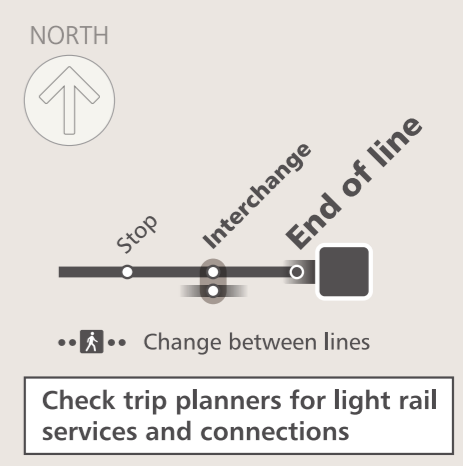

Stop guide

Next services information

Visit transportnsw.info or scan this QR code for next services information

Transport connections

L L1 Dulwich Hill Line service frequency:
 Monday to Friday:
 5am to 6am - 15 minutes
 6am to 7am - 10 minutes
 7am to 10am - 6 minutes
 10am to 3pm - 10 minutes
 3pm to 7pm - 6 minutes
 7pm to 9pm - 15 minutes
 (10 minutes on Friday)
 9pm to 1am - 15 minutes
 Saturday, Sunday and Public Holidays:
 5am to 9am - 15 minutes
 9am to 7pm - 10 minutes
 7pm to 9pm - 10 minutes
 (Saturday)
 7pm to 9pm - 15 minutes
 (Sunday, Public Holidays)
 9pm to 1am - 15 minutes

Destinations

- 1 Wentworth Park
- 2 Sydney Fish Market

Sydney light rail network

L Light Rail

Sydney light rail lines

- L1** Dulwich Hill Line
Dulwich Hill
Central
- L2** Randwick Line
Circular Quay
Randwick
- L3** Kingsford Line
Circular Quay
Juniors Kingsford