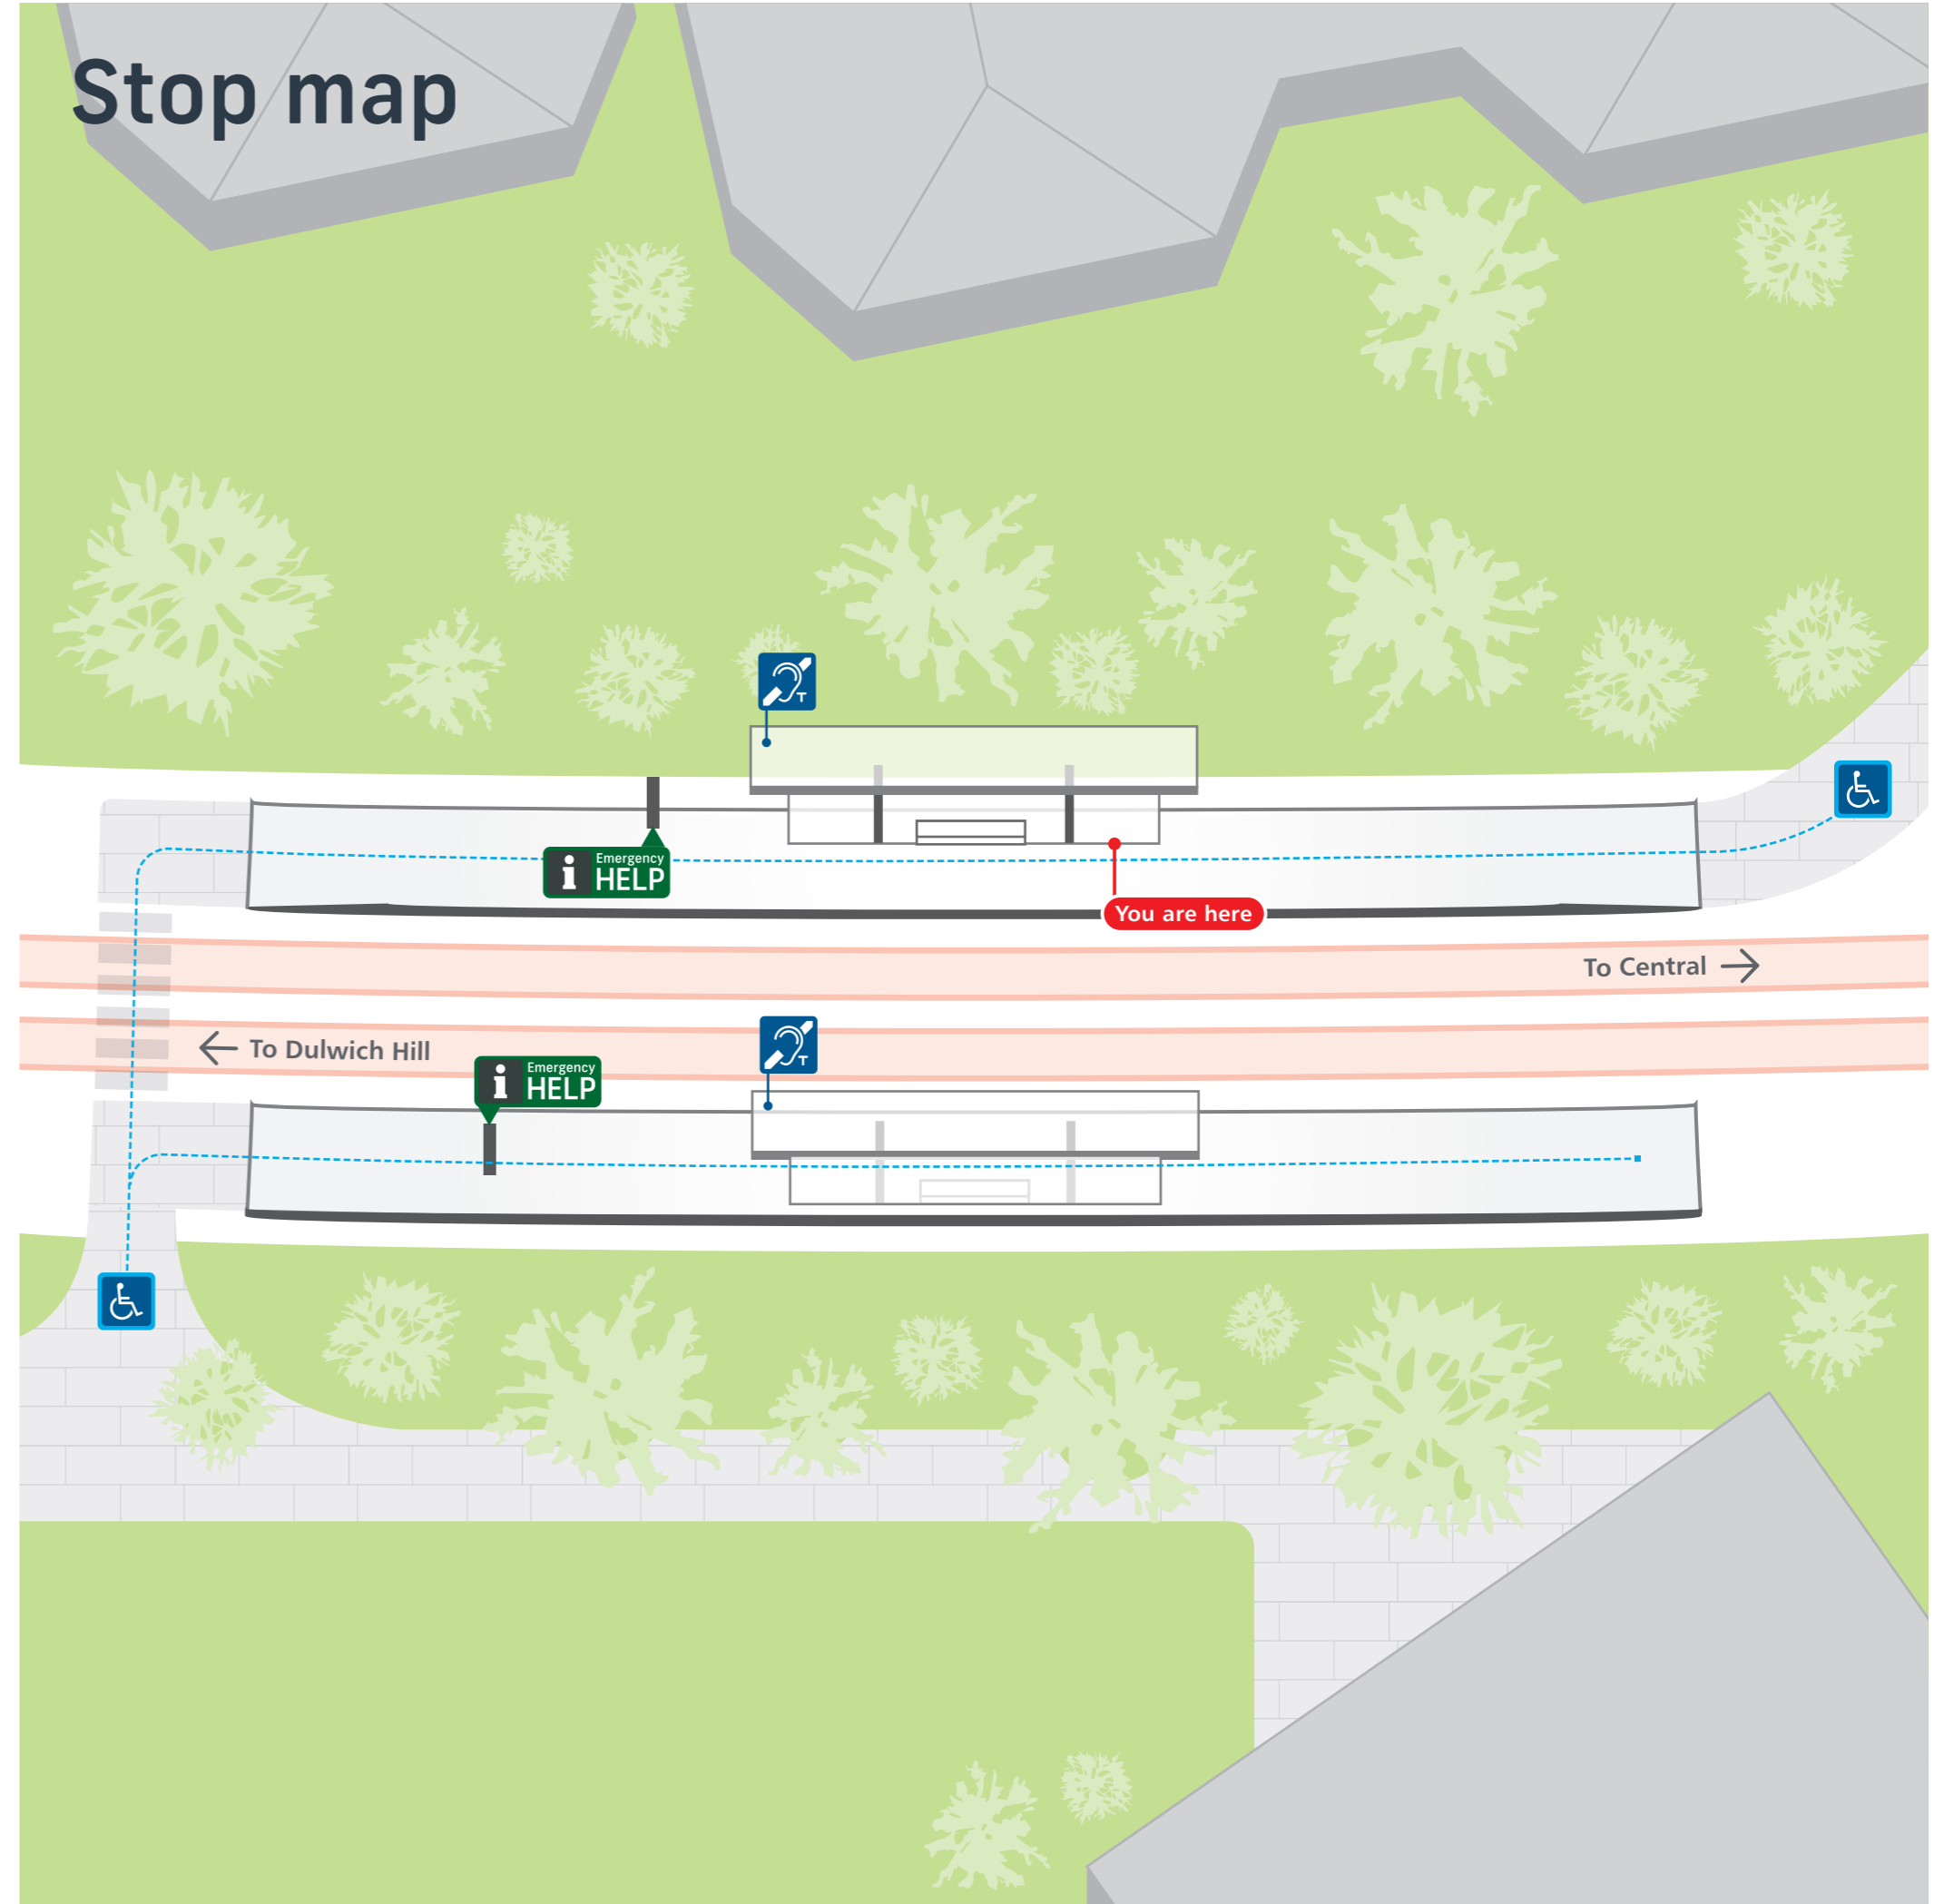

B Bus services depart from:
Bus stop 200926 towards Parramatta and Pymont
Bus stop 200933 towards Bondi Junction and Central Pitt Street.
For more details and of services from other bus stops nearby visit transportnsw.info

Customer assistance

Emergency HELP Emergency Help Points link directly to staff who can assist you. Penalties may apply for misuse of Emergency Help Points.

T This stop is equipped with hearing loops below the shelter canopy. Use a T-Switch hearing aid to more easily hear customer announcements.

? To report lost items visit transportnsw.info or call 02 8584 5288. Monday to Friday 09:00 to 17:00 (excluding public holidays). For hearing or speech impairments, please contact the National Relay Service on 133 677 or visit relayservice.gov.au

Tickets

Opal For light rail services, you can use an Opal card, a contactless credit or debit card or a linked device to pay for travel by tapping on and tapping off at the Opal readers on each platform.
Mastercard
VISA
Plan ahead and top up or purchase your Opal card online or from an Opal retailer. Visit transportnsw.info for more information.
Tap on and tap off, every time. Remember to both tap on and tap off to avoid a fine of up to $550.00.

Destinations

1. 1 Wentworth Park
2. 2 Sydney Fish Market