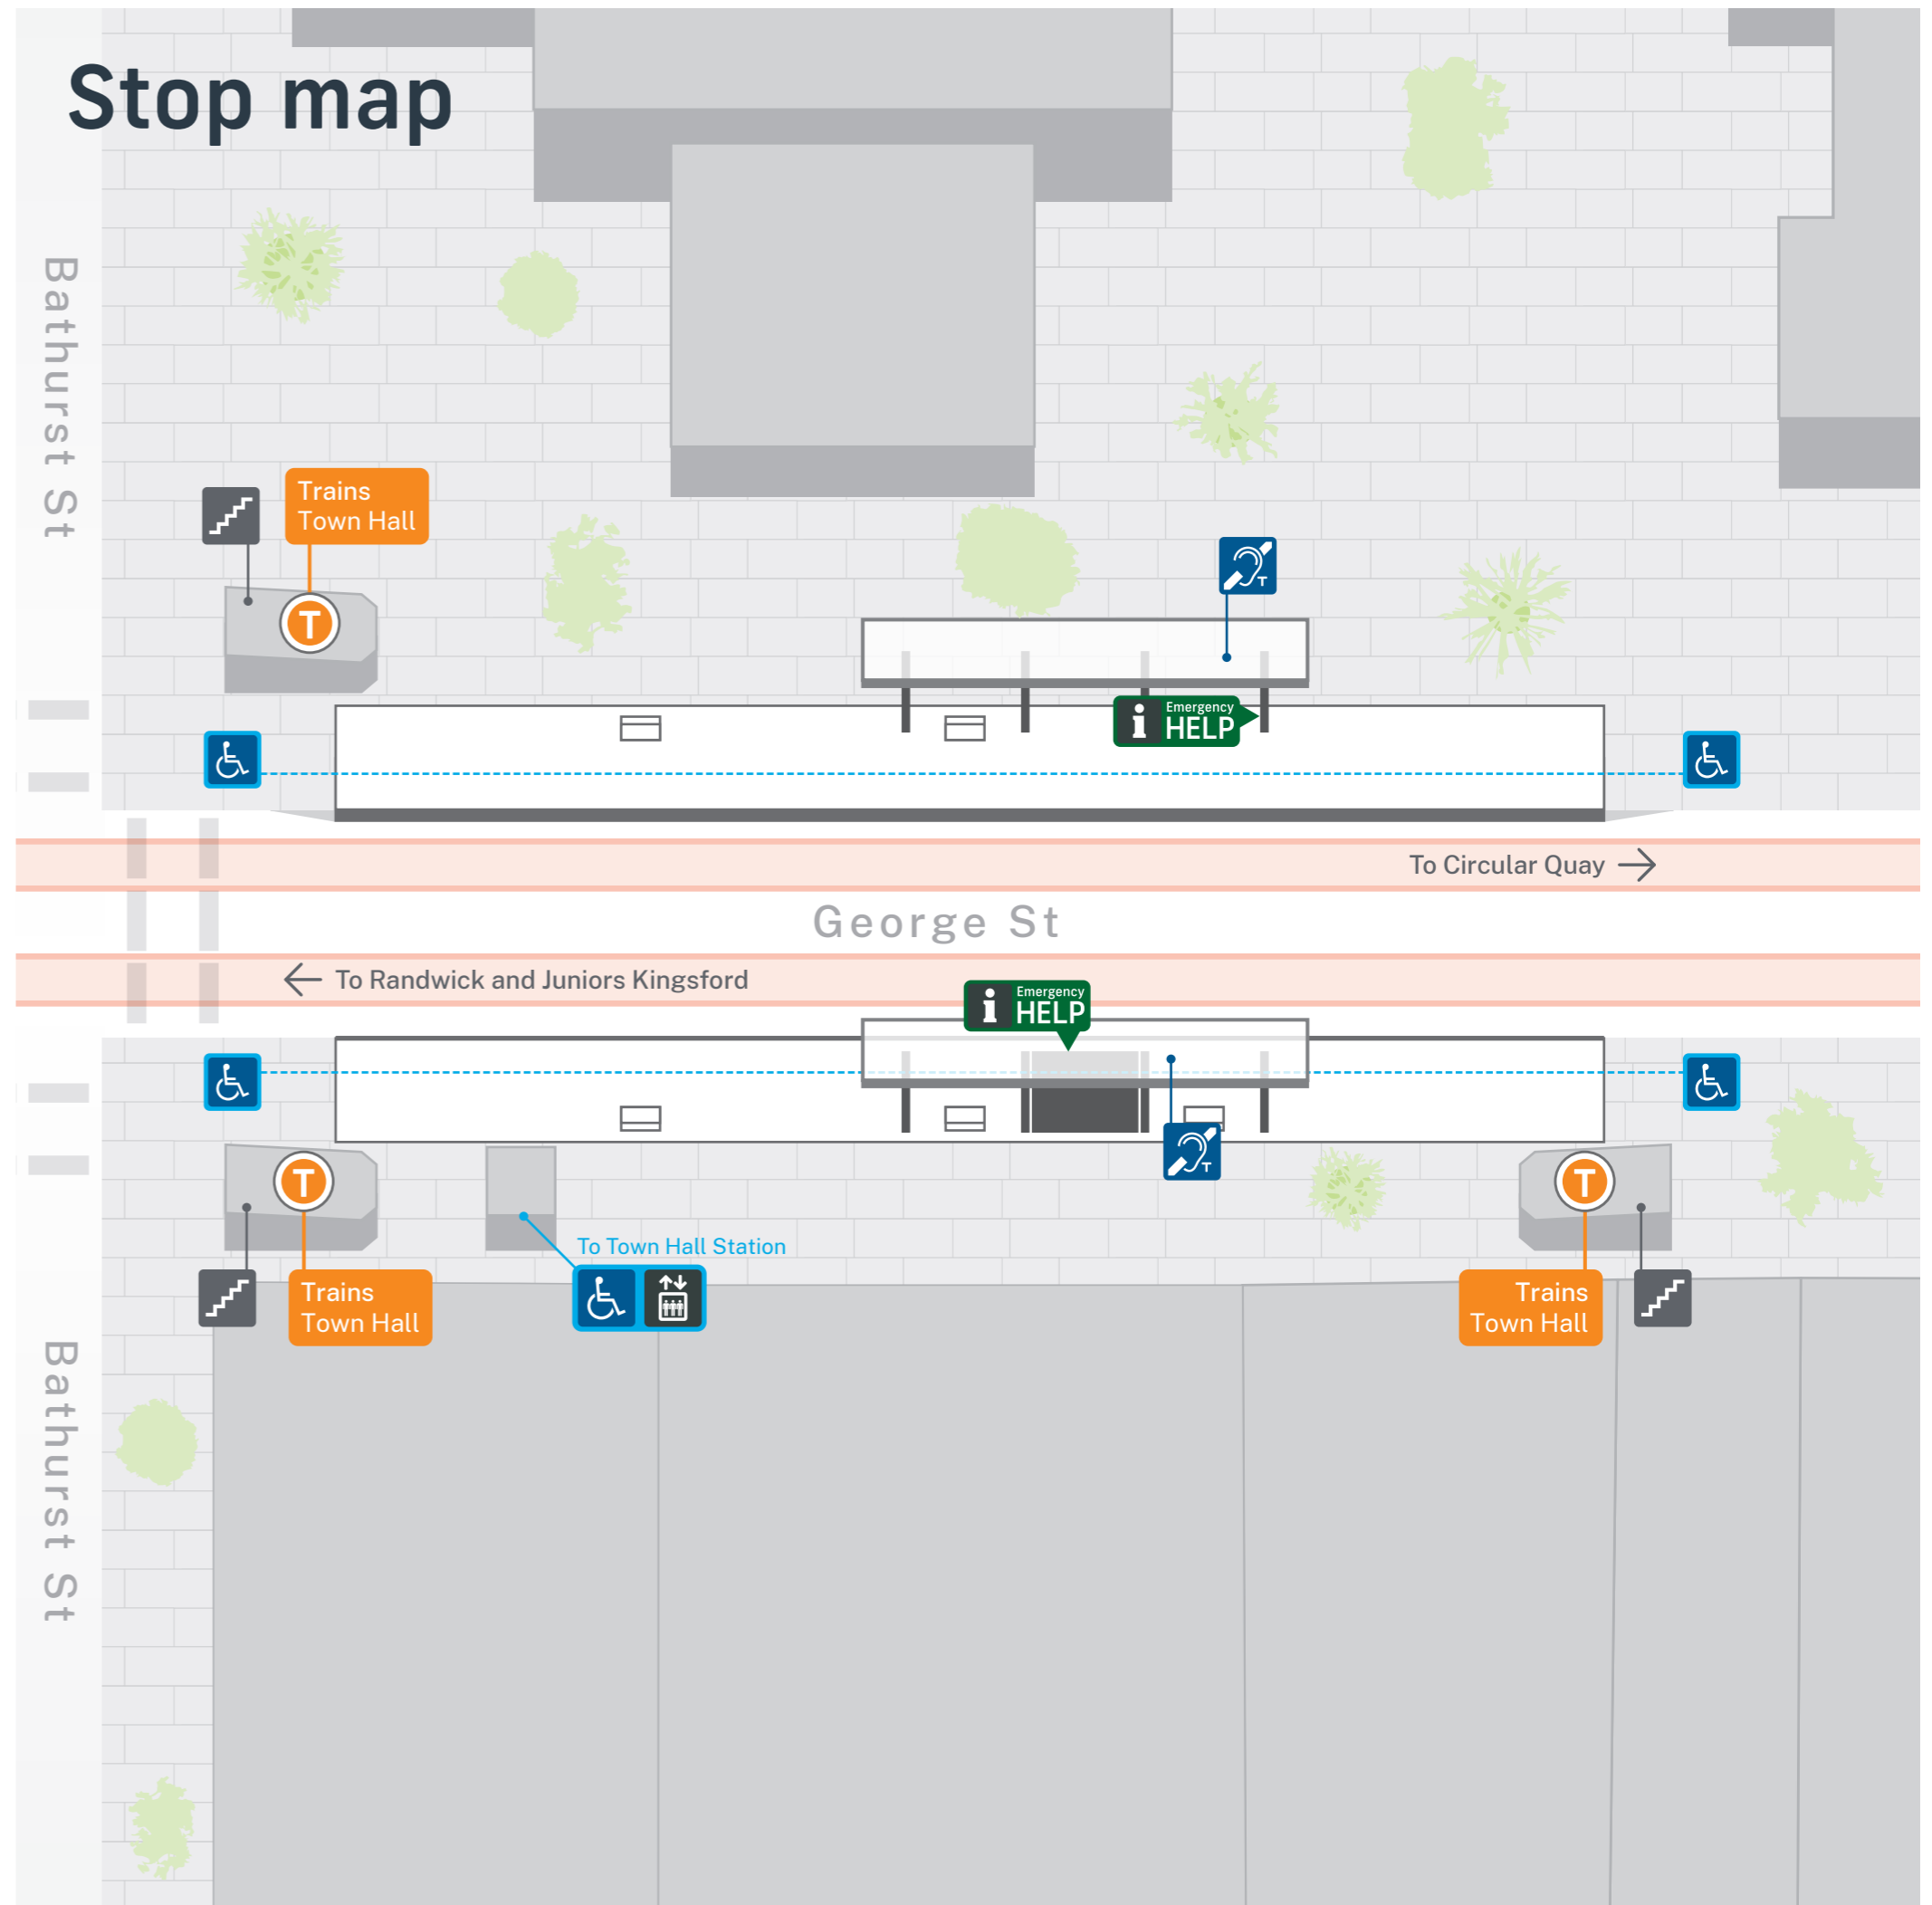

T Train services depart from Town Hall Station for T1, T2, T3, T4, T8, T9 lines, including to the Airport.

M M1 Line services depart every 4-10 minutes throughout the day from Gadigal station.

B Bus services depart from Town Hall Bus Interchange. Bus services operate to the Northern Suburbs, Inner West, Eastern Suburbs, Hills District and Victoria Road, as well as towards Parramatta.

i For details of these services refer to the Find your way information points marked on the Local area map below.

For more details of other bus stops nearby, visit transportnsw.info

Taxi A taxi rank is located on Bathurst St at George St, adjacent to St Andrews Cathedral.

Tap on and tap off, every time. Remember to both tap on and tap off to avoid a fine of up to \$550.00.

Destinations

- 1 ICC Sydney
- 2 Darling Harbour
- 3 Town Hall House
- 4 Cinemas
- 5 St Andrew's Cathedral
- 6 Sydney Town Hall
- 7 Metro Theatre
- 8 Anzac Memorial
- 9 Hyde Park
- 10 Cook & Phillip Park Pool