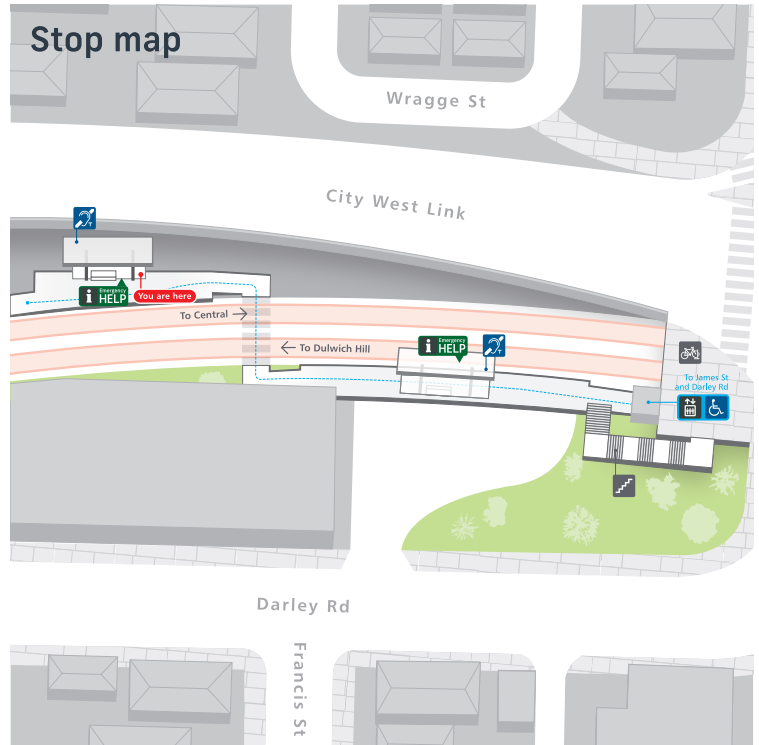

Stop guide

Next services information

Visit transportnsw.info or scan this QR code for next services information

Transport connections

- L1 Dulwich Hill Line service frequency:**
- Monday to Friday:**
 6am to 7am - 15 minutes
 7am to 10am - 8 minutes
 10am to 3pm - 10 minutes
 3pm to 7pm - 8 minutes
 7pm to 11pm (midnight on Friday) - 15 minutes
- Saturday:**
 6am to 9am - 15 minutes
 9am to 9pm - 10 minutes
 9pm to 11pm - 15 minutes
- Sunday and Public Holidays:**
 6am to 9am - 15 minutes
 9am to 7pm - 10 minutes
 7pm to 11pm - 15 minutes

- B** Bus services depart from:
 Bus stop 204018 towards Bondi Junction, Campsie and Town Hall
 Bus stop 204046 towards Rozelle and Balmain
- For more details and of services from other bus stops nearby visit transportnsw.info

- A kiss and ride bay is located on Darley Rd.
- Bike parking spaces are located in this area. For locations refer to the Local area map below.

Customer assistance

- Emergency Help Points link directly to staff who can assist you. Penalties may apply for misuse of Emergency Help Points.
- This stop is equipped with hearing loops below the shelter canopy. Use a T-Switch hearing aid to more easily hear customer announcements.
- To report lost items visit transportnsw.info or call 02 8584 5288, Monday to Friday 09:00 to 17:00 (excluding public holidays). For hearing or speech impairments, please contact the National Relay Service on 133 677 or visit relayservice.gov.au

Destinations

- 1 Blackmore Oval
- 2 Leichhardt Oval and Park

Sydney light rail network

L Light Rail

Sydney light rail lines

- L1 Dulwich Hill Line**
Dulwich Hill
Central
- L2 Randwick Line**
Circular Quay
Randwick
- L3 Kingsford Line**
Circular Quay
Juniors Kingsford