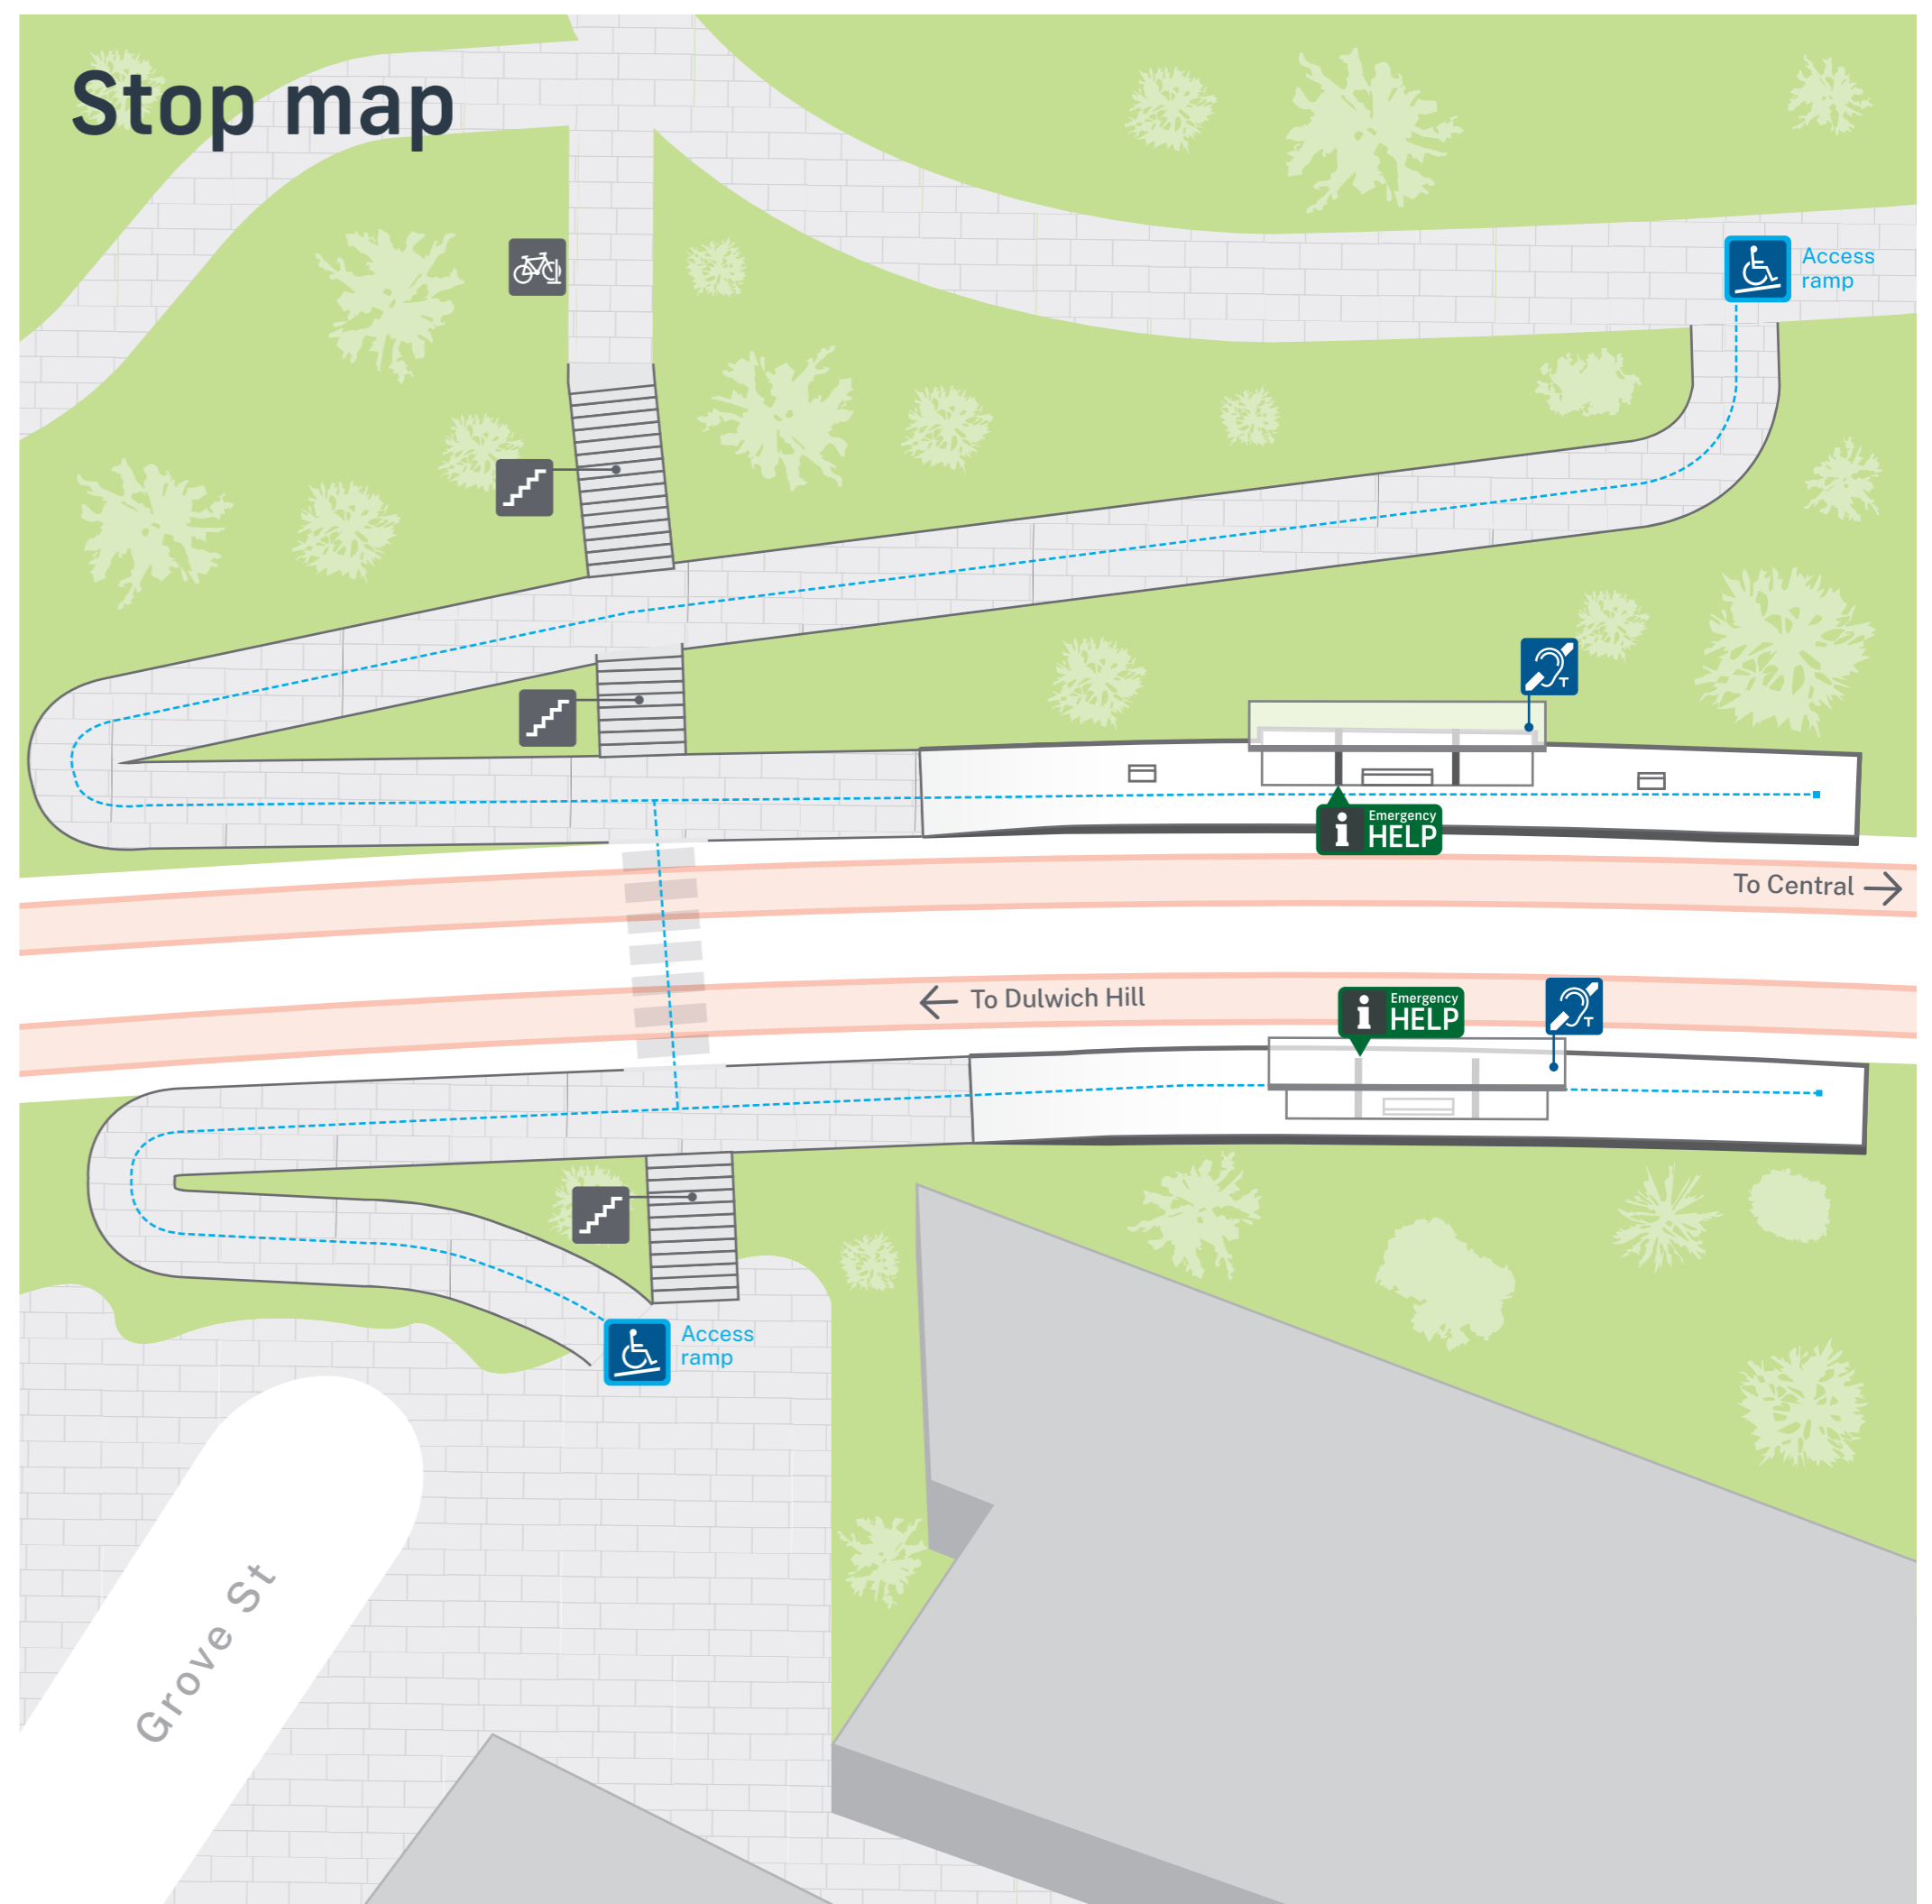

Kiss and ride bays are located on Constitution Road.

Bike parking spaces are located in this area. For locations refer to the Local area map below.

Customer assistance

Emergency Help Points link directly to staff who can assist you. Penalties may apply for misuse of Emergency Help Points.

Tap on and tap off, every time. Remember to both tap on and tap off to avoid a fine of up to \$550.00.

Destinations

- Johnson Park
- Arlington Oval

Sydney light rail network

L Light Rail

Sydney light rail lines