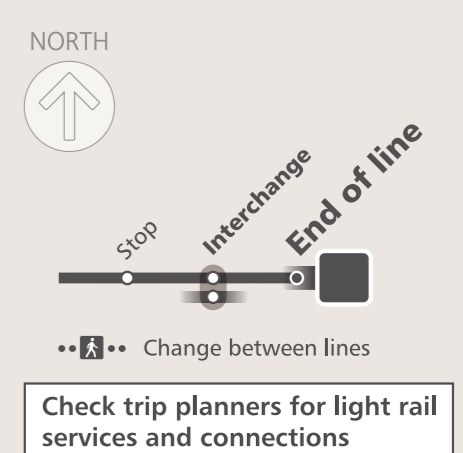

Sydney light rail lines

L1 Dulwich Hill Line
Dulwich Hill
Central

L2 Randwick Line
Circular Quay
Randwick

L3 Kingsford Line
Circular Quay
Juniors Kingsford