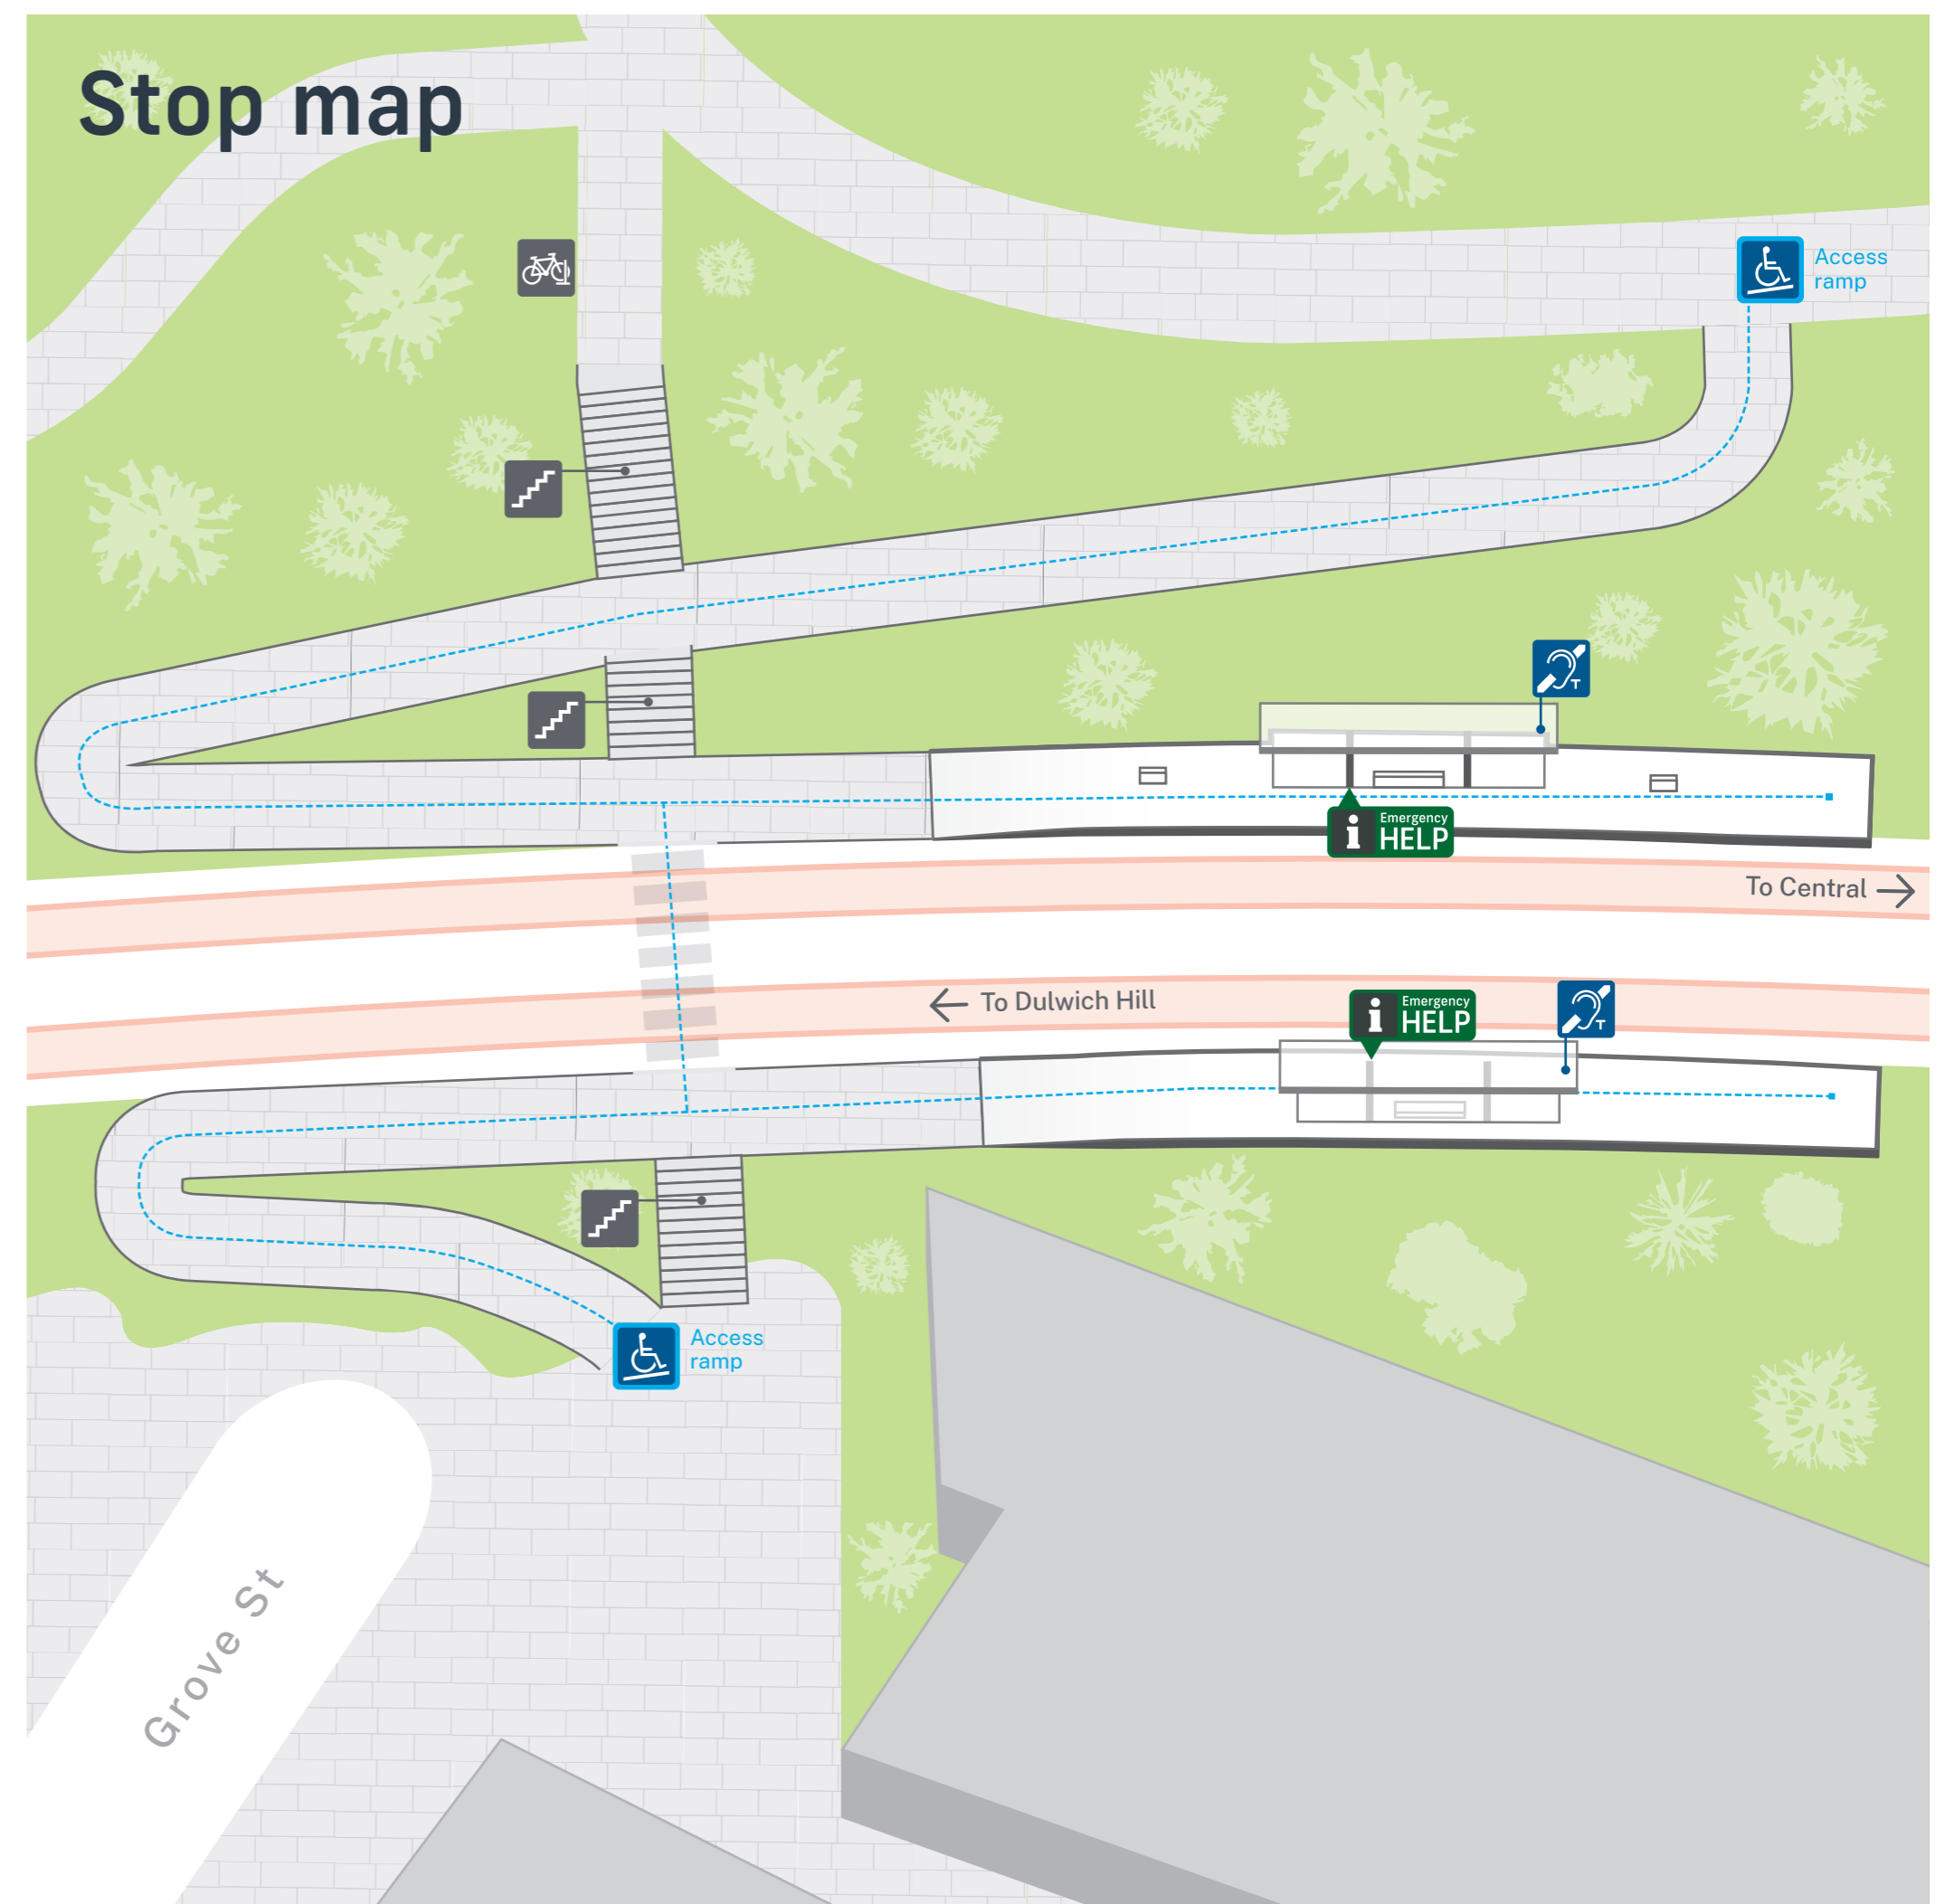

Kiss and ride bays are located on Constitution Road.

Bike parking spaces are located in this area. For locations refer to the Local area map below.

## Destinations

- Johnson Park
- Arlington Oval