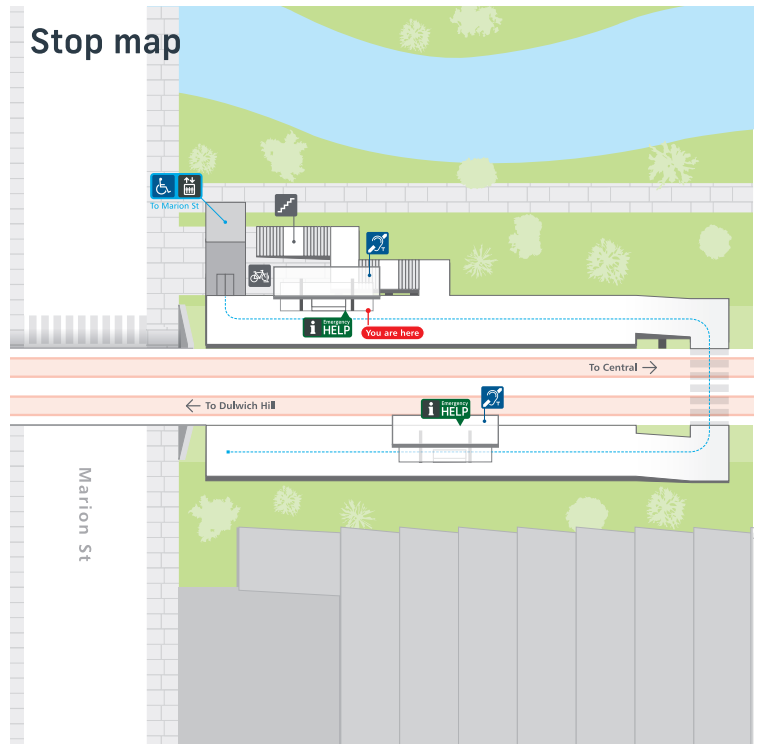

B Bus services depart from: Bus stop 204550 towards Rodd Point, Abbotsford and Mortlake Bus stop 204549 towards Central and Martin Place For more details and of services from other bus stops nearby, visit transportnsw.info

- A kiss and ride bay is located on Marion St.
- Bike parking spaces are located in this area. For locations refer to the Local area map below.

Customer assistance

- Emergency Help Points link directly to staff who can assist you. Penalties may apply for misuse of Emergency Help Points.
- This stop is equipped with hearing loops below the shelter canopy. Use a T-switch hearing aid to more easily hear customer announcements.
- To report lost items visit transportnsw.info or call 02 8584 5288, Monday to Friday 08:30 to 17:00 (excluding public holidays). For hearing or speech impairments, please contact the National Relay Service on 133 677 or visit relayservice.gov.au

Tickets

- For light rail services, you can use an Opal card, a contactless credit or debit card or a linked device to pay for travel by tapping on and tapping off at the Opal readers on each platform.
- Plan ahead and top up or purchase your Opal card online or from an Opal retailer. Visit transportnsw.info for more information.
- Tap on and tap off, every time. Remember to both tap on and tap off to avoid a fine of up to $550.00.

Destinations

- 1 Lambert Park
- 2 The Greenway