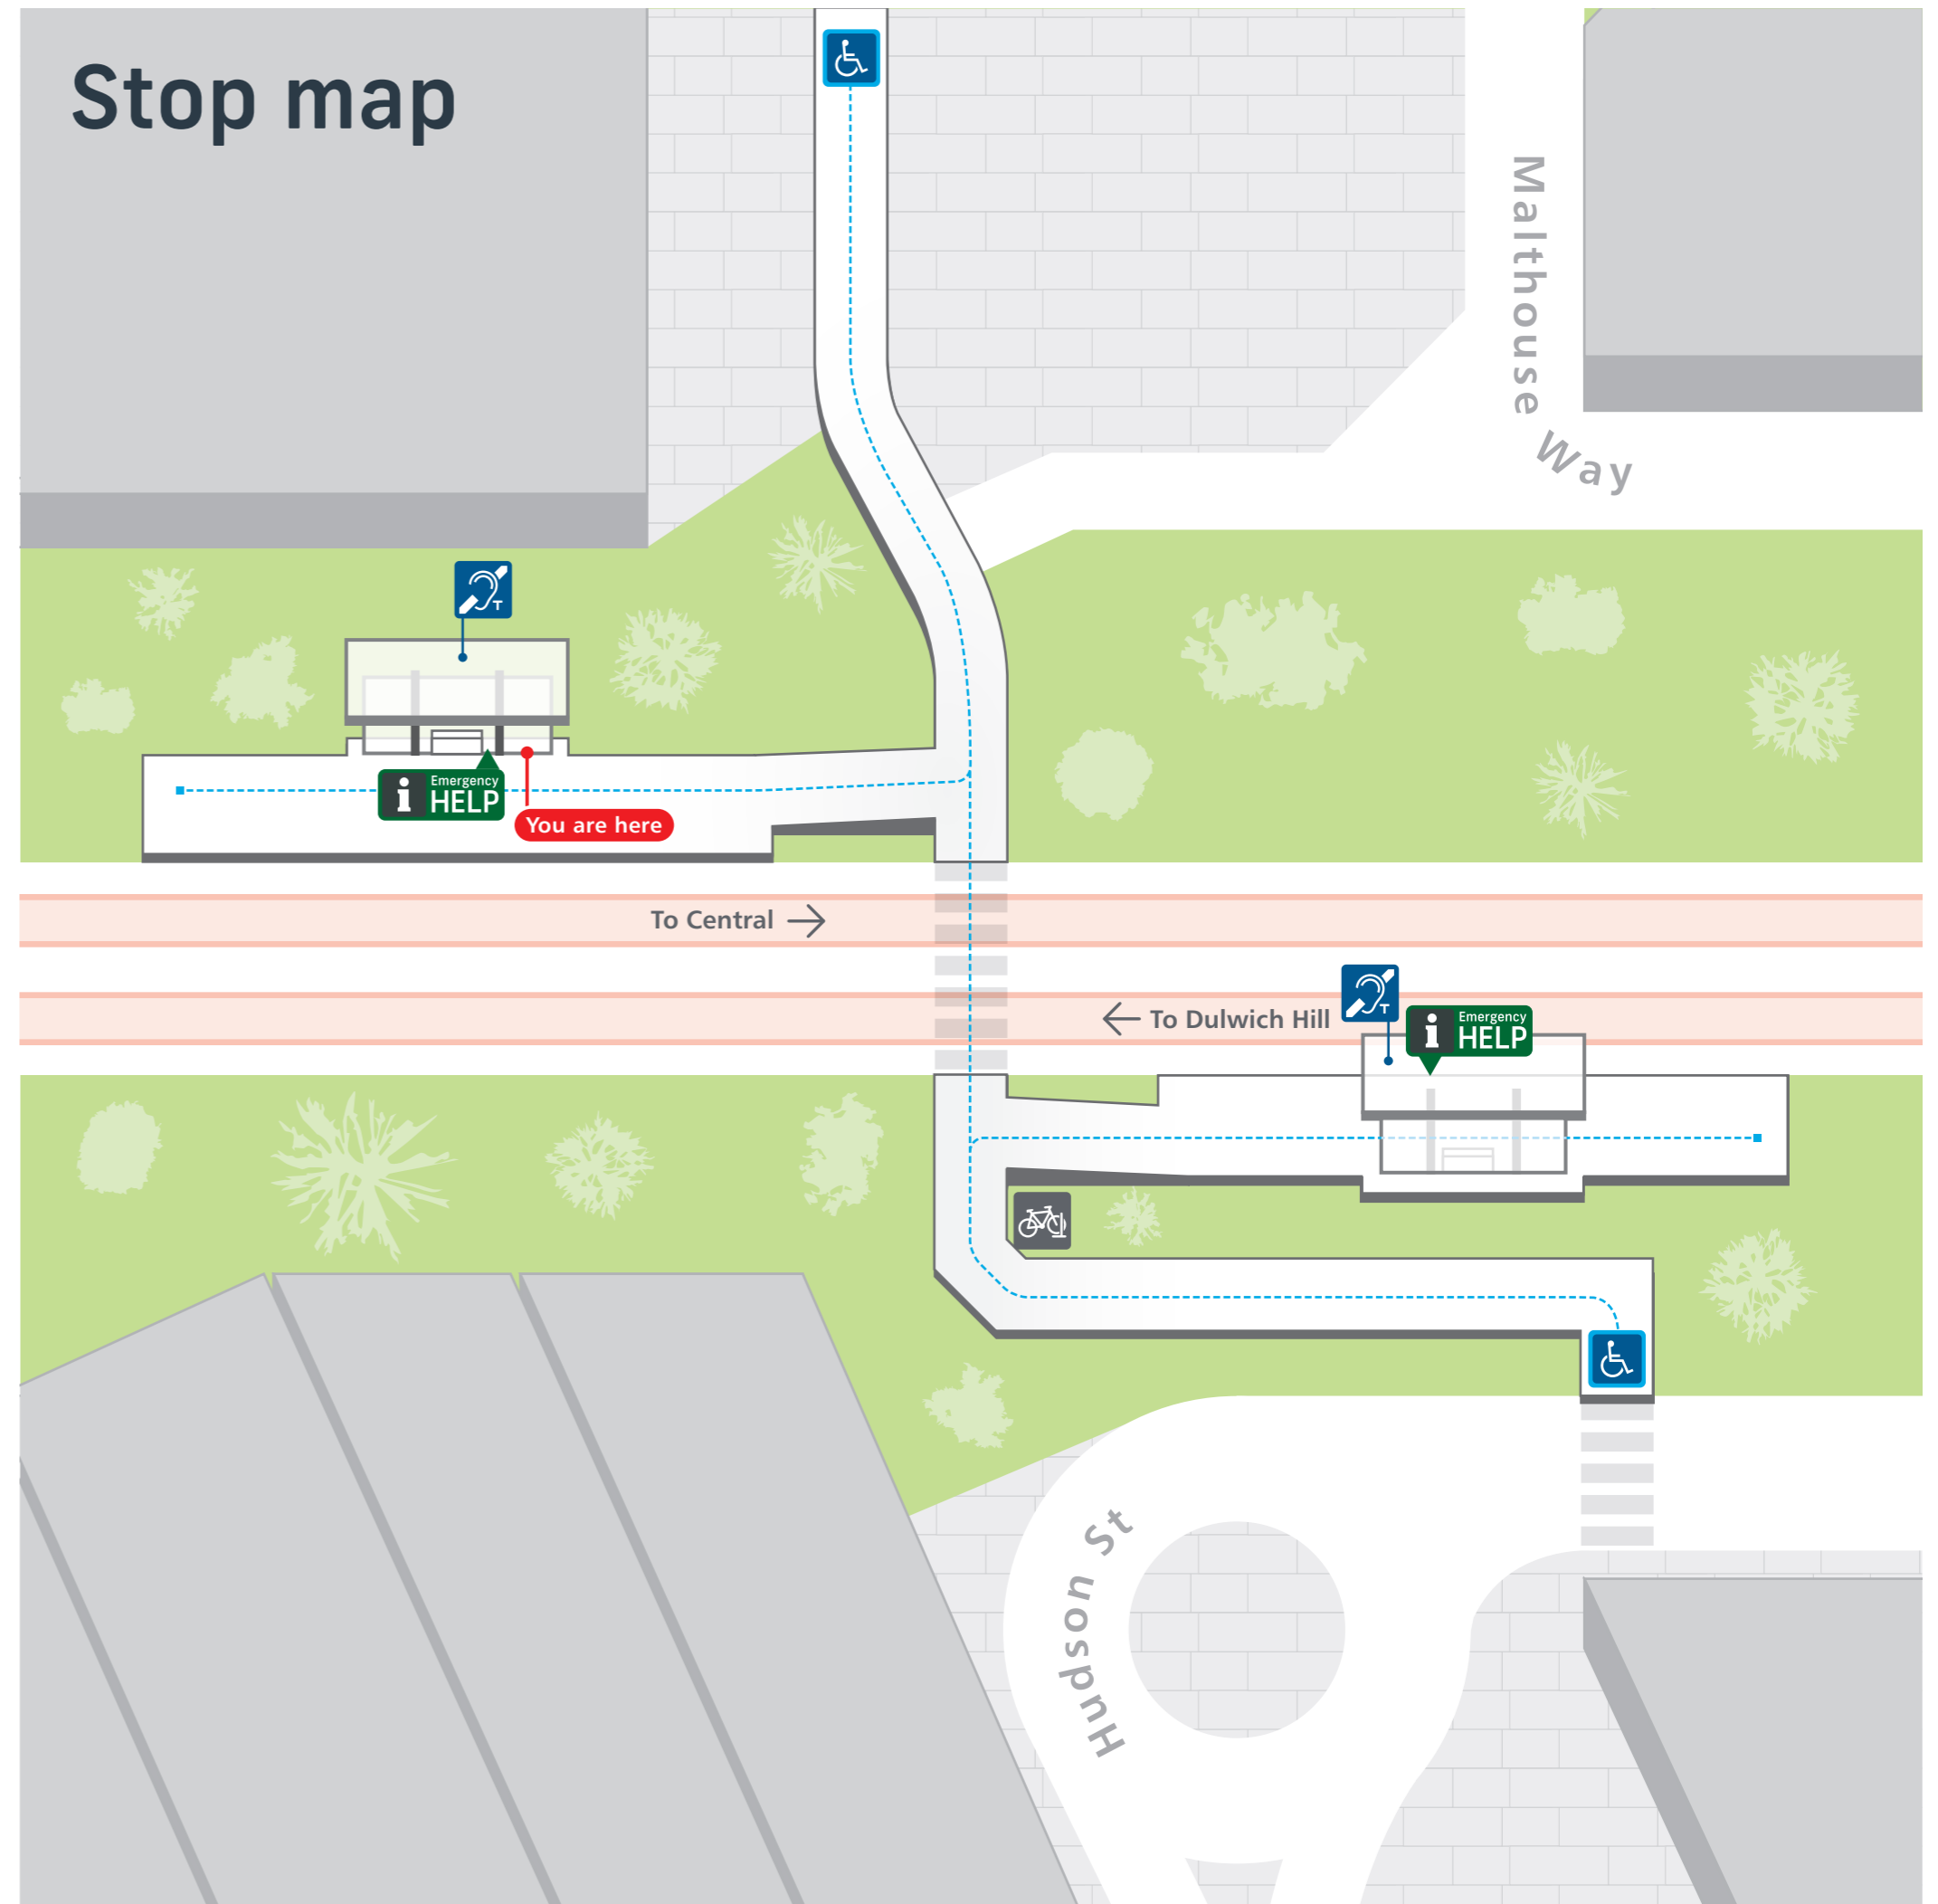

T Trains services depart from Lewisham Station on the T2 Line.

B Bus services depart from:
 Bus stop 204917 towards Martin Place
 Bus stop 204928 towards Campsie
 Bus stop 220311 towards Campsie
 Bus stop 213011 towards Martin Place

Tap on and tap off, every time. Remember to both tap on and tap off to avoid a fine of up to \$550.00.

Destinations

1 Cadigal Reserve

Sydney light rail network

L Light Rail

Sydney light rail lines

L1 Dulwich Hill Line
 Dulwich Hill
 Central