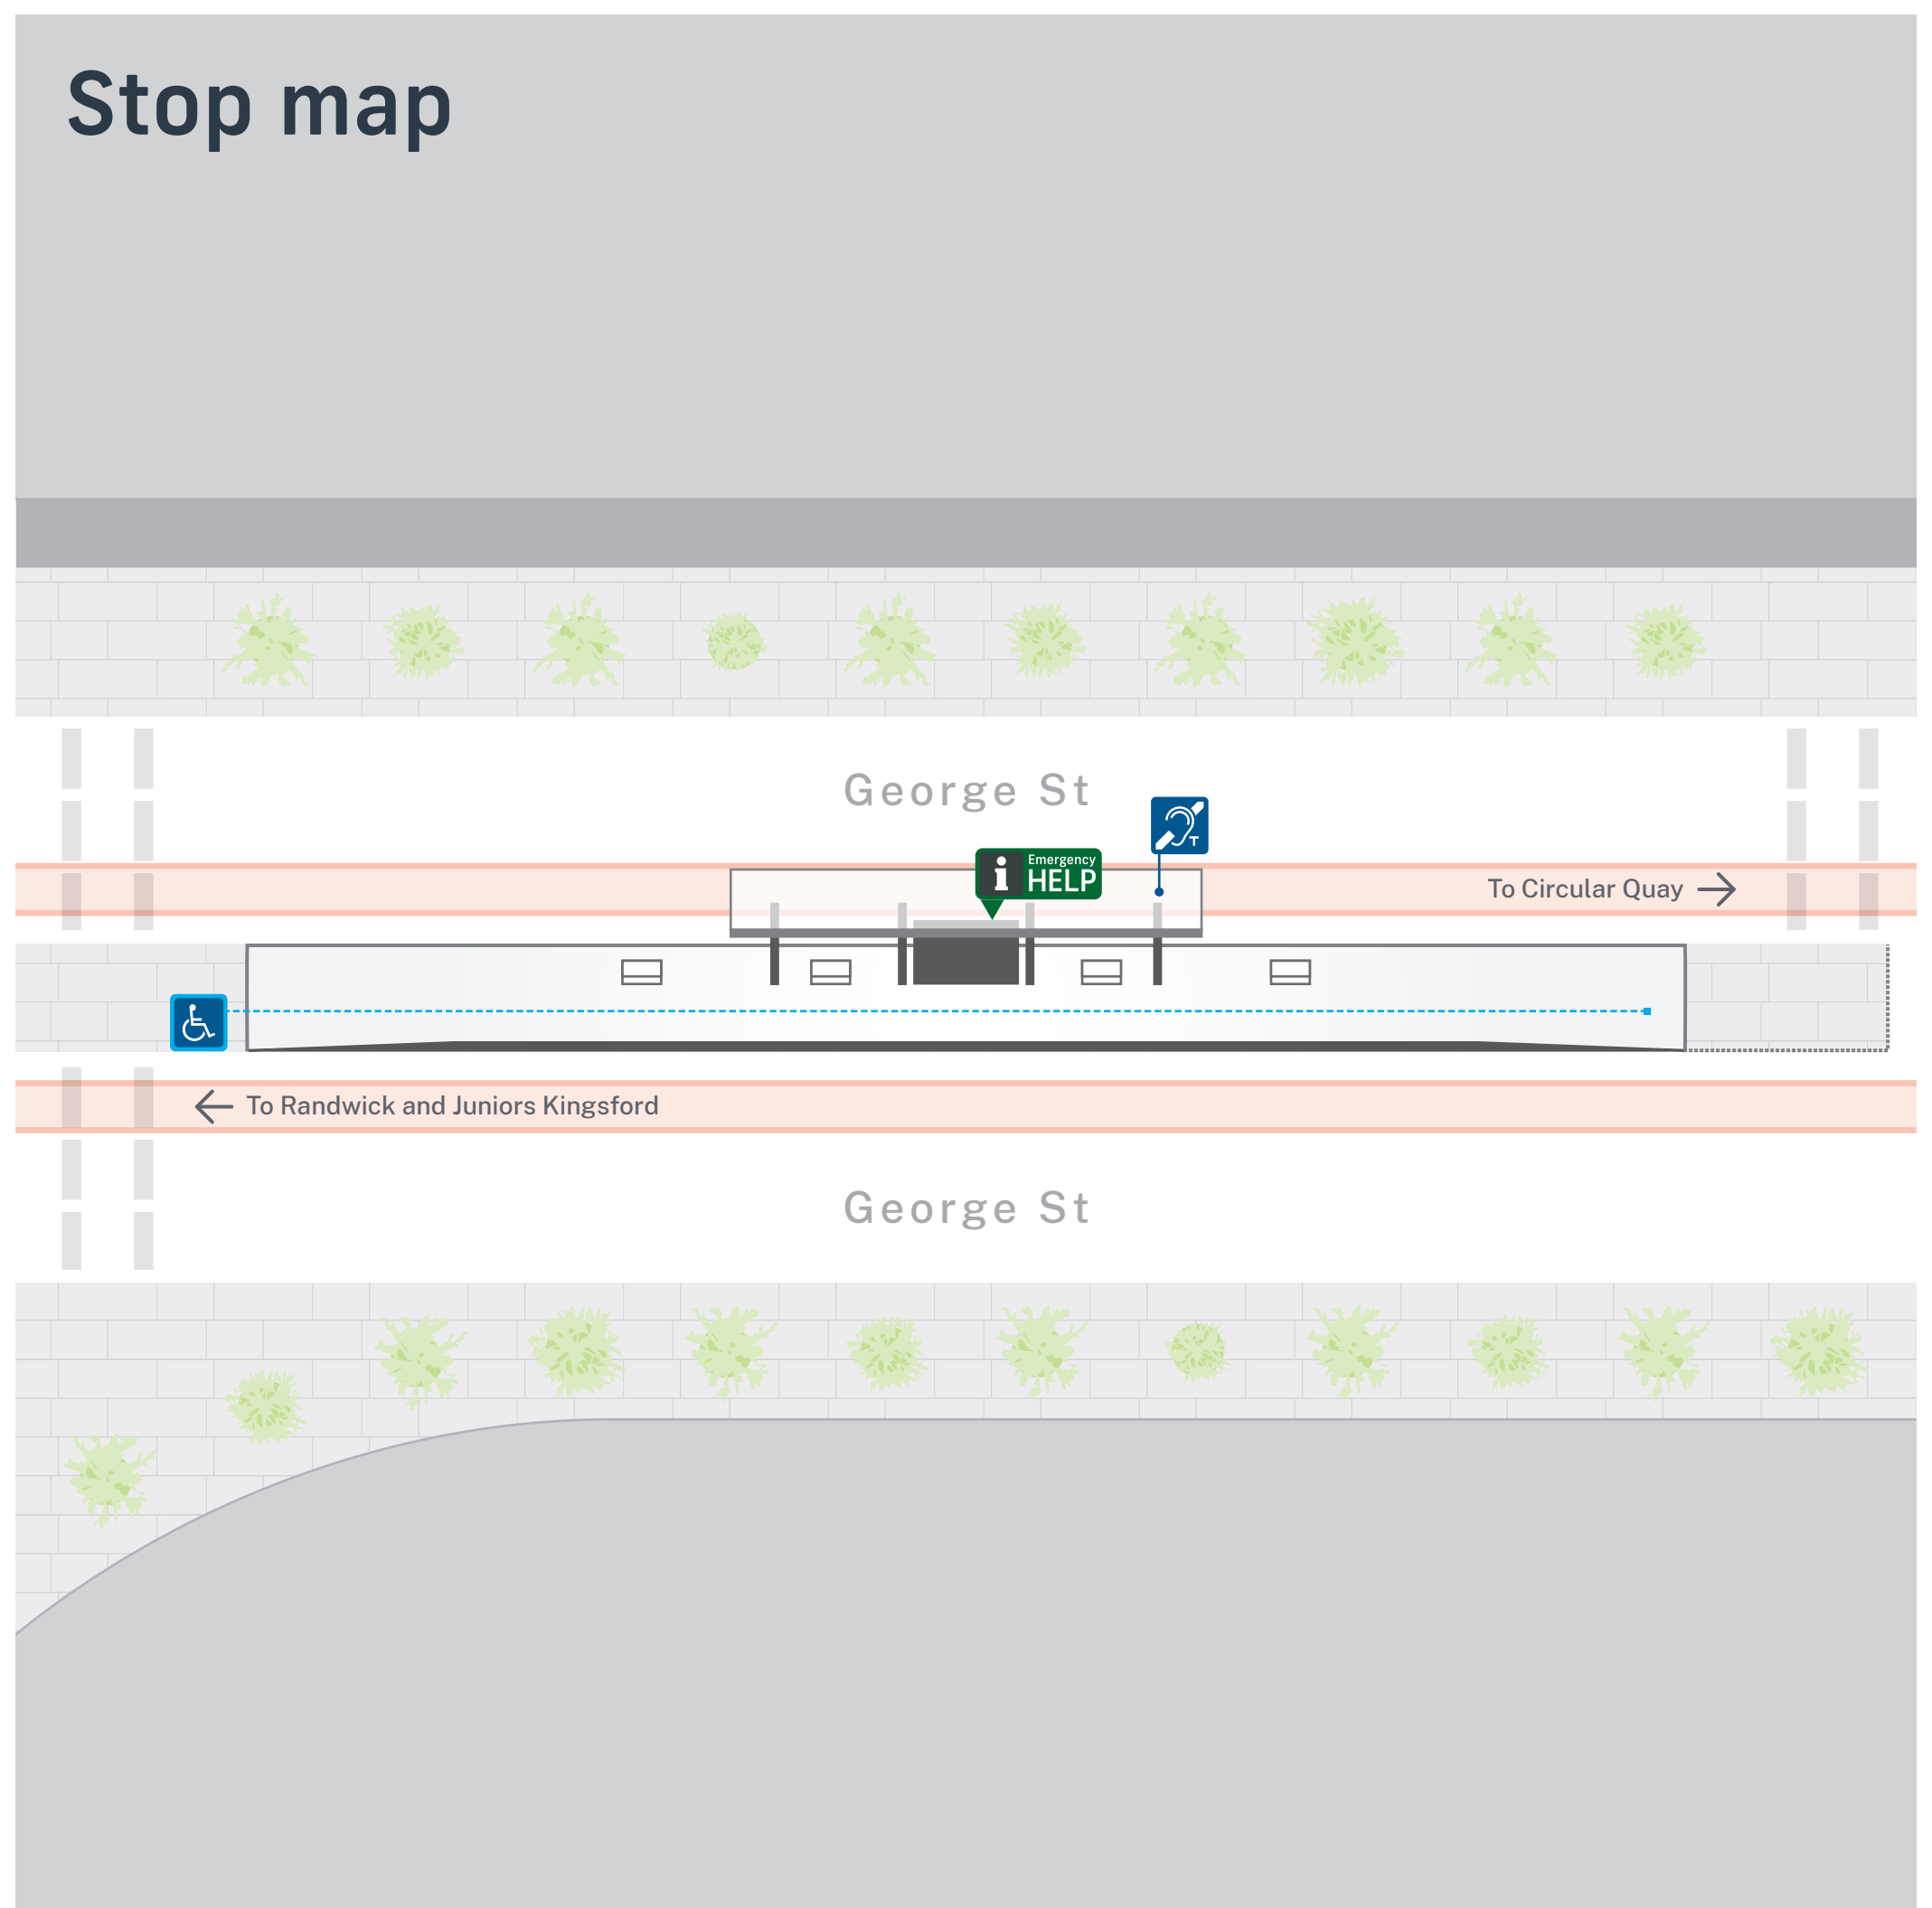

A taxi rank is located on Goulburn St, opposite World Square.

Customer assistance

Emergency Help Points link directly to staff who can assist you. Penalties may apply for misuse of Emergency Help Points.

Destinations

- 1 ICC Sydney Theatre
- 2 The Goods Line
- 3 Powerhouse Museum
- 4 Darling Square
- 5 Chinese Garden of Friendship
- 6 Paddy's Markets
- 7 Capitol Theatre
- 8 World Square
- 9 Sydney Central Local Court
- 10 NSW Civil & Administrative Tribunal