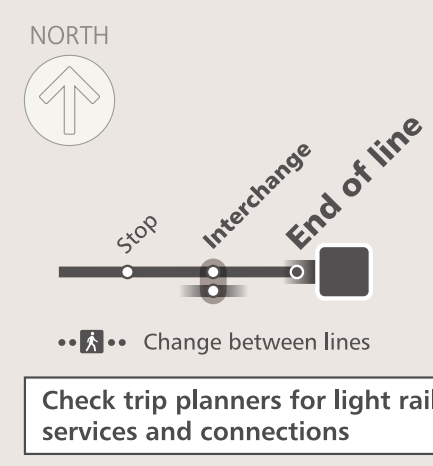

Sydney light rail lines

- **L1** Dulwich Hill Line
  Dulwich Hill
  Central
- **L2** Randwick Line
  Circular Quay
  Randwick
- **L3** Kingsford Line
  Circular Quay
  Juniors Kingsford