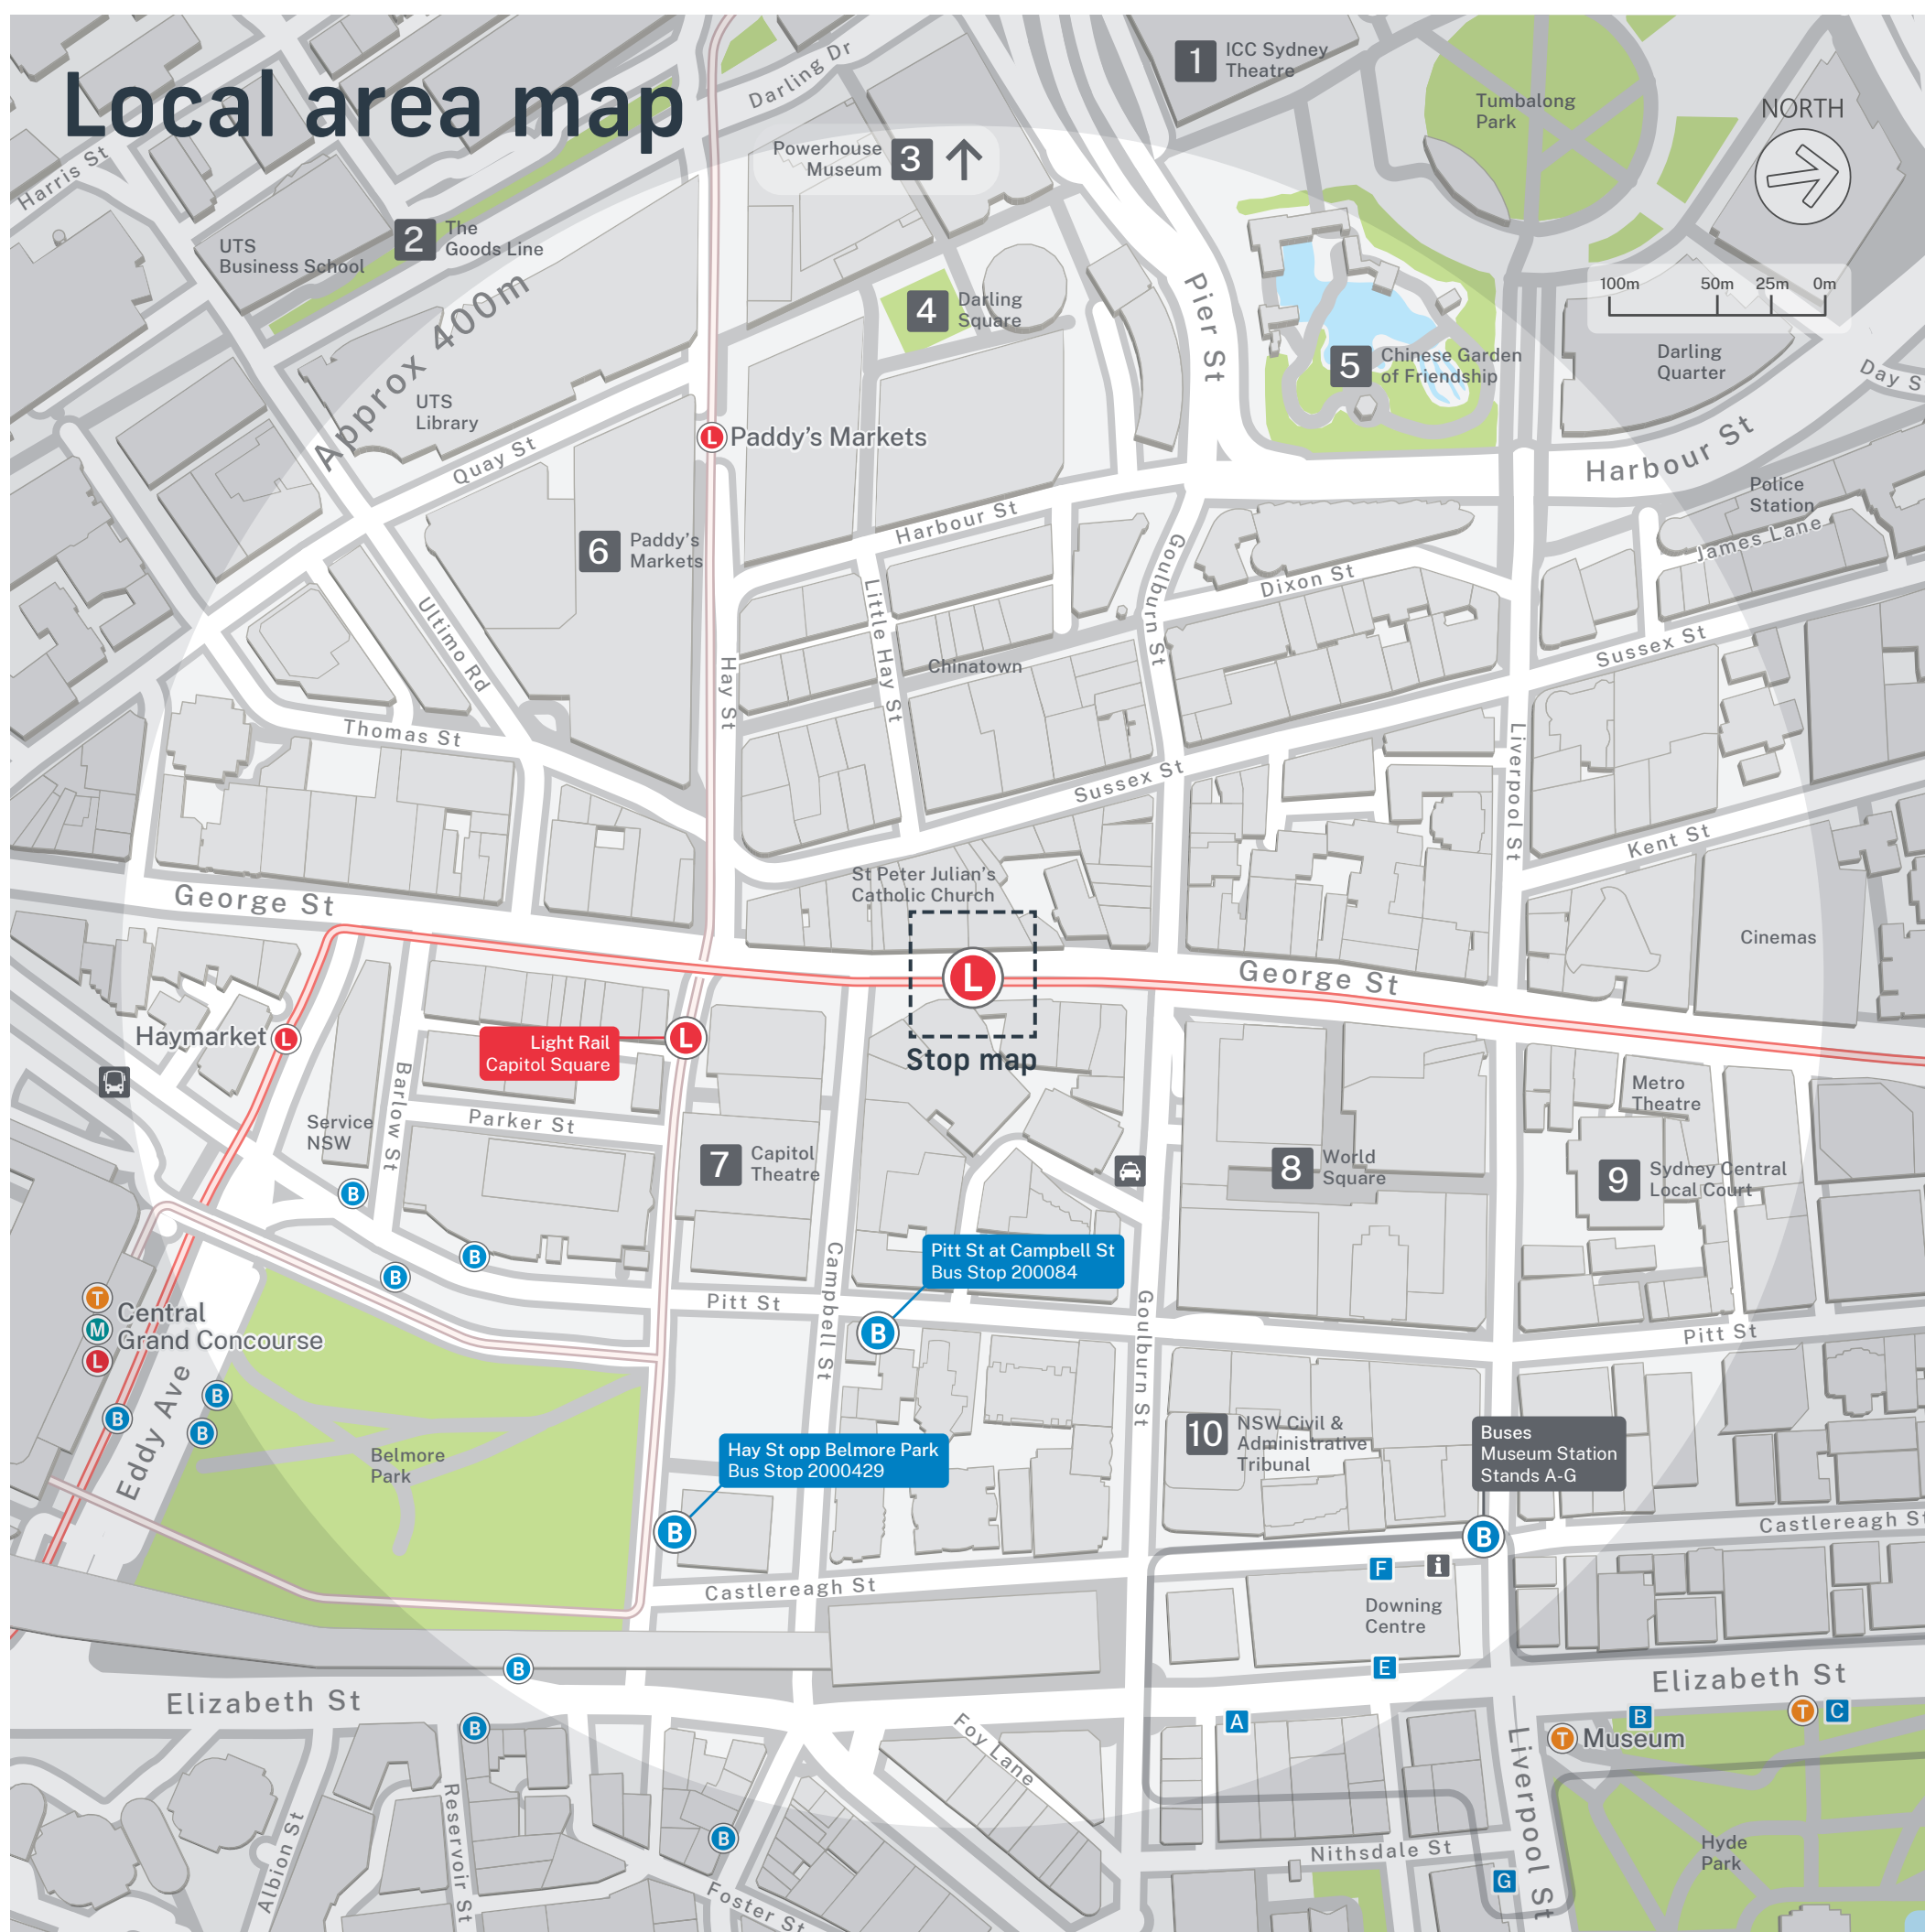

Stop guide

Next services information

Visit transportnsw.info or scan this QR code for next services information

Transport connections

L L2 Randwick Line and L3 Kingsford Line service frequency:
Monday to Friday
5am to 7am - 6 minutes
7am to 7pm - 4 minutes
7pm to 10pm - 5 minutes
10pm to 1am - 6 minutes
Saturday, Sunday and Public Holidays:
5am to 7am - 8 minutes
7am to 7pm - 5 minutes
7pm to 1am - 5 minutes (Saturday)
7pm to 1am - 8 minutes (Sunday, Public Holidays)

L1 Dulwich Hill Line L1 services depart from the nearby Capitol Square light rail stop

B Bus services depart from: Bus stop 2000429 towards Domain, Hyde Park and Martin Place.
For more details and of services from other bus stops nearby, visit transportnsw.info

A taxi rank is located on Goulburn St, opposite World Square.

Customer assistance

Emergency Help Points link directly to staff who can assist you. Penalties may apply for misuse of Emergency Help Points.

Destinations

- 1 ICC Sydney Theatre
- 2 The Goods Line
- 3 Powerhouse Museum
- 4 Darling Square
- 5 Chinese Garden of Friendship
- 6 Paddy's Markets
- 7 Capitol Theatre
- 8 World Square
- 9 Sydney Central Local Court
- 10 NSW Civil & Administrative Tribunal