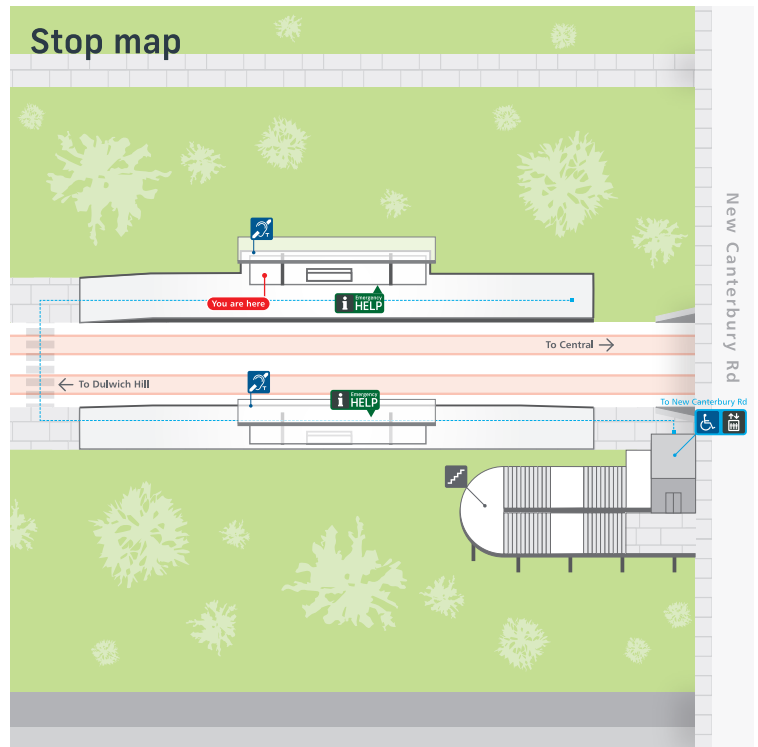

Stop guide

Next services information

Visit transportnsw.info or scan this QR code for next services information

Transport connections

1. **L1 Dulwich Hill Line service frequency:**
2. **Monday to Friday:**
   6am to 7am - 15 minutes
   7am to 10am - 8 minutes
   10am to 3pm - 10 minutes
   3pm to 7pm - 8 minutes
   7pm to 11pm (midnight on Friday) - 15 minutes
3. **Saturday:**
   6am to 9am - 15 minutes
   9am to 9pm - 10 minutes
   9pm to 11pm - 15 minutes
4. **Sunday and Public Holidays:**
   6am to 9am - 15 minutes
   9am to 7pm - 10 minutes
   7pm to 11pm - 15 minutes

1. **B** Bus services depart from:
   Bus stop 220325 towards Burwood, Canterbury and Campsie
   Bus stop 220348 towards Balmain, City Martin Place and Sydenham.
   For more details and of services from other bus stops nearby, visit transportnsw.info

- A kiss and ride bay is located on New Canterbury Rd.
- Bike parking spaces are located in this area. For locations refer to the Local area map below.

Customer assistance

- Emergency Help Points link directly to staff who can assist you. Penalties may apply for misuse of Emergency Help Points.
- This stop is equipped with hearing loops below the shelter canopy. Use a T-Switch hearing aid to more easily hear customer announcements.
- To report lost items visit transportnsw.info or call 02 8584 5288, Monday to Friday 09:00 to 17:00 (excluding public holidays). For hearing or speech impairments, please contact the National Relay Service on 133 677 or visit relayservice.gov.au

Tickets