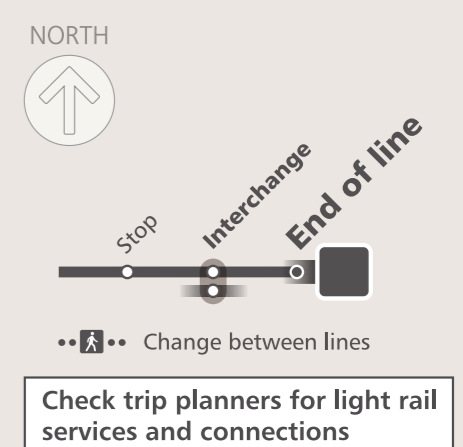

Sydney light rail lines

L1 Dulwich Hill Line
Dulwich Hill
Central

L2 Randwick Line
Circular Quay
Randwick

L3 Kingsford Line
Circular Quay
Juniors Kingsford