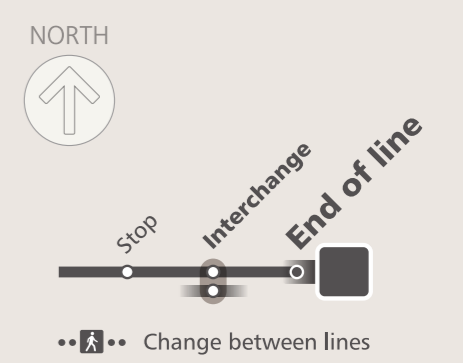

Sydney light rail lines

L1 Dulwich Hill Line
Dulwich Hill
Central

L2 Randwick Line
Circular Quay
Randwick

L3 Kingsford Line
Circular Quay
Juniors Kingsford