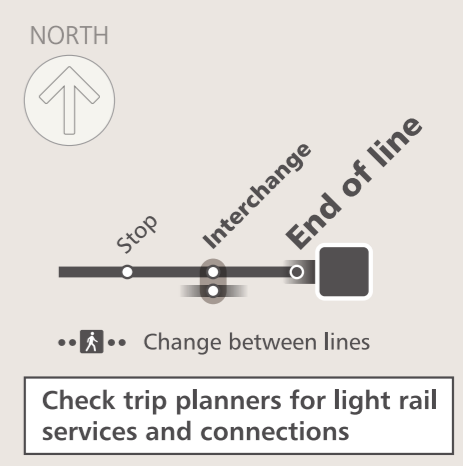

Stop guide

Next services information

Visit transportnsw.info or scan this QR code for next services information

Transport connections

L L1 Dulwich Hill Line service frequency:
 Monday to Friday:
 5am to 6am - 15 minutes
 6am to 7am - 10 minutes
 7am to 10am - 6 minutes
 10am to 3pm - 10 minutes
 3pm to 7pm - 6 minutes
 7pm to 9pm - 15 minutes
 (10 minutes on Friday)
 9pm to 1am - 15 minutes
 Saturday, Sunday and Public Holidays:
 5am to 9am - 15 minutes
 9am to 7pm - 10 minutes
 7pm to 9pm - 10 minutes
 (Saturday)
 7pm to 9pm - 15 minutes
 (Sunday, Public Holidays)
 9pm to 1am - 15 minutes

Tap on and tap off, every time. Remember to both tap on and tap off to avoid a fine of up to \$550.00.

Destinations

1 The Greenway

Sydney light rail network

L Light Rail

Sydney light rail lines

- L1** Dulwich Hill Line
Dulwich Hill
Central
- L2** Randwick Line
Circular Quay
Randwick
- L3** Kingsford Line
Circular Quay
Juniors Kingsford