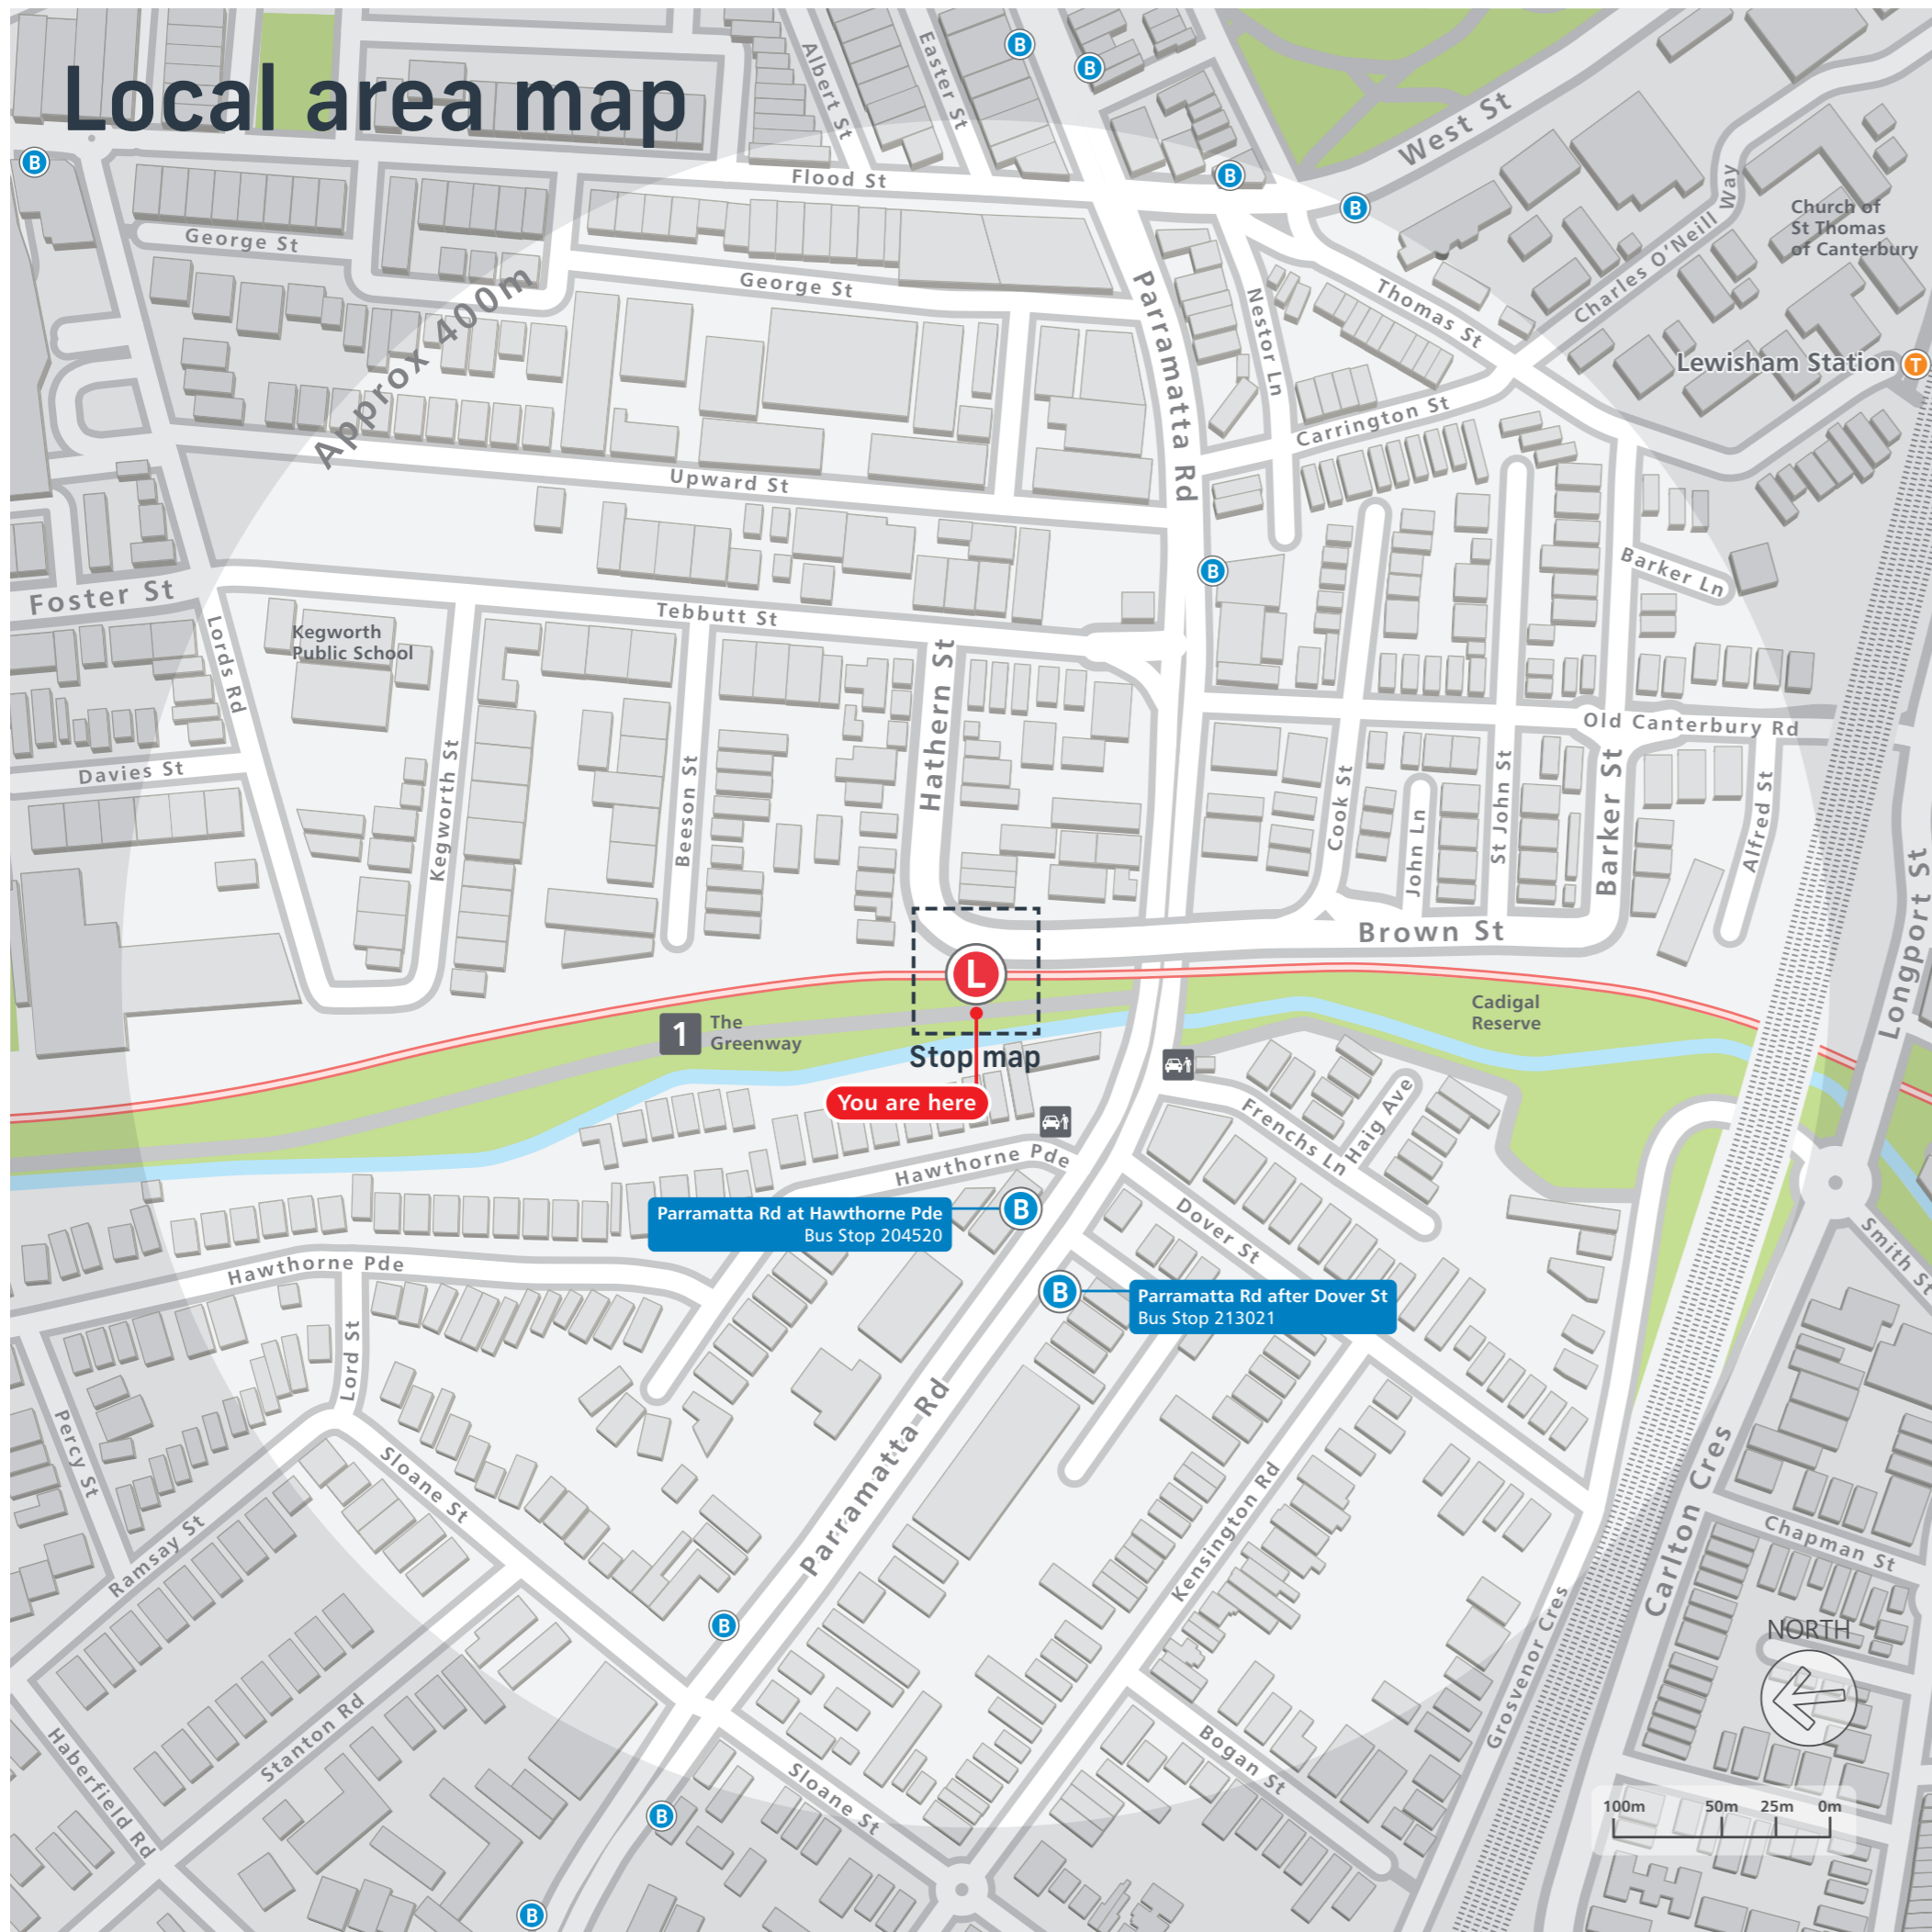

B Bus services depart from:
 Bus stop 204520 towards the Domain and Central
 Bus stop 213021 towards Burwood and Strathfield
 For more details and of services from other bus stops nearby visit transportnsw.info

Kiss and ride bays are located on Frenchs Ln and Hawthorne Pde.

Customer assistance

Emergency Help Points link directly to staff who can assist you. Penalties may apply for misuse of Emergency Help Points.

Tap on and tap off, every time. Remember to both tap on and tap off to avoid a fine of up to \$550.00.

Destinations

1 The Greenway

Sydney light rail network

L Light Rail

Sydney light rail lines

- L1** Dulwich Hill Line
Dulwich Hill
Central
- L2** Randwick Line
Circular Quay
Randwick
- L3** Kingsford Line
Circular Quay
Juniors Kingsford