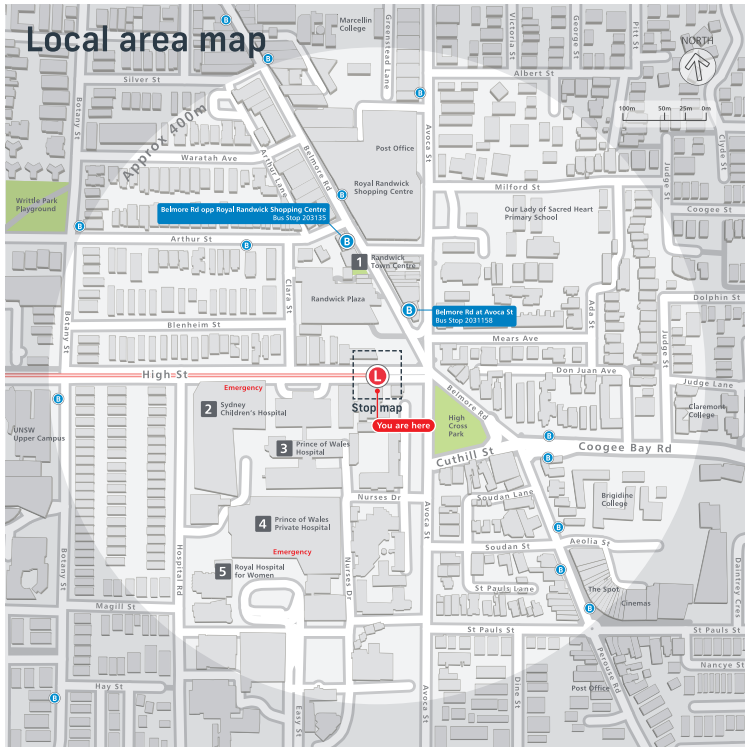

Stop guide

Next services information

Visit transportnsw.info or scan this QR code for next services information

Transport connections

L L2 Randwick Line services operate Monday to Sunday 05:00 to 01:00
From 7:00am to 7:00pm weekdays, services will operate every 8 minutes between Circular Quay and Randwick.

B Bus services depart from: Bus stop 203135 towards Coogee, Maroubra Beach and Eastgardens.
For more details and of services from other bus stops nearby, visit transportnsw.info

Customer assistance

Tickets

Opal card For light rail services, you can use an Opal card, a contactless credit or debit card or a linked device to pay for travel by tapping on and tapping off at the Opal readers on each platform.
Plan ahead Plan ahead and top up or purchase your Opal card online or from an Opal retailer. Visit transportnsw.info for more information.
Tap on and tap off Tap on and tap off, every time. Remember to both tap on and tap off to avoid a fine of up to $550.00.

Destinations

1. 1 Randwick Town Centre
2. 2 Sydney Children's Hospital
3. 3 Prince of Wales Hospital
4. 4 Prince of Wales Private Hospital
5. 5 Royal Hospital for Women