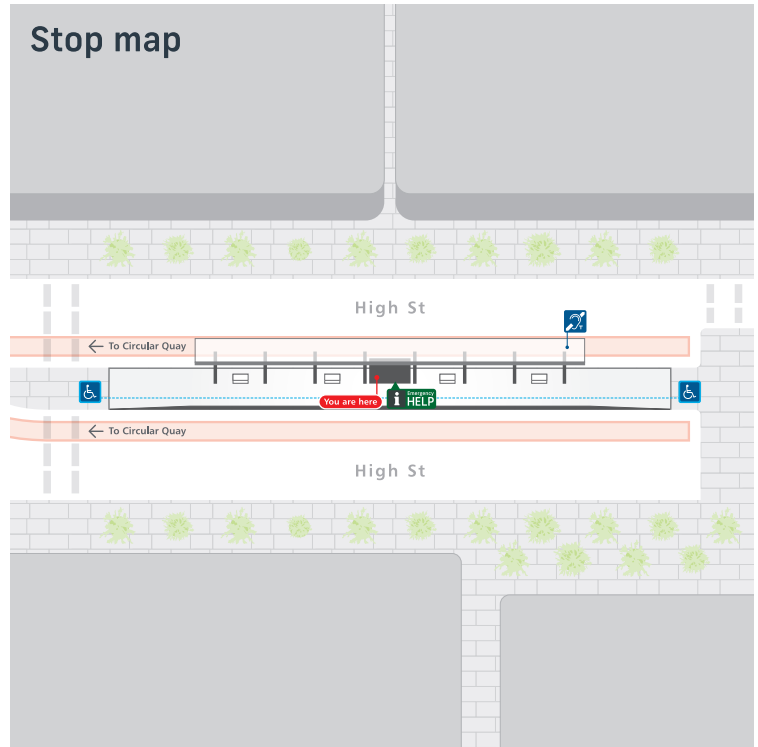

Stop guide

Next services information

Visit transportnsw.info or scan this QR code for next services information

Transport connections

L L2 Randwick Line services operate Monday to Sunday 05:00 to 01:00
From 7:00am to 7:00pm weekdays, services will operate every 8 minutes between Circular Quay and Randwick.

B Bus services depart from: Bus stop 203135 towards Coogee, Maroubra Beach and Eastgardens.
For more details and of services from other bus stops nearby, visit transportnsw.info

Customer assistance

Tickets

Opal card For light rail services, you can use an Opal card, a contactless credit or debit card or a linked device to pay for travel by tapping on and tapping off at the Opal readers on each platform.
Plan ahead Plan ahead and top up or purchase your Opal card online or from an Opal retailer. Visit transportnsw.info for more information.
Tap on and tap off Tap on and tap off, every time. Remember to both tap on and tap off to avoid a fine of up to $550.00.

Destinations

1. 1 Randwick Town Centre
2. 2 Sydney Children's Hospital
3. 3 Prince of Wales Hospital
4. 4 Prince of Wales Private Hospital
5. 5 Royal Hospital for Women