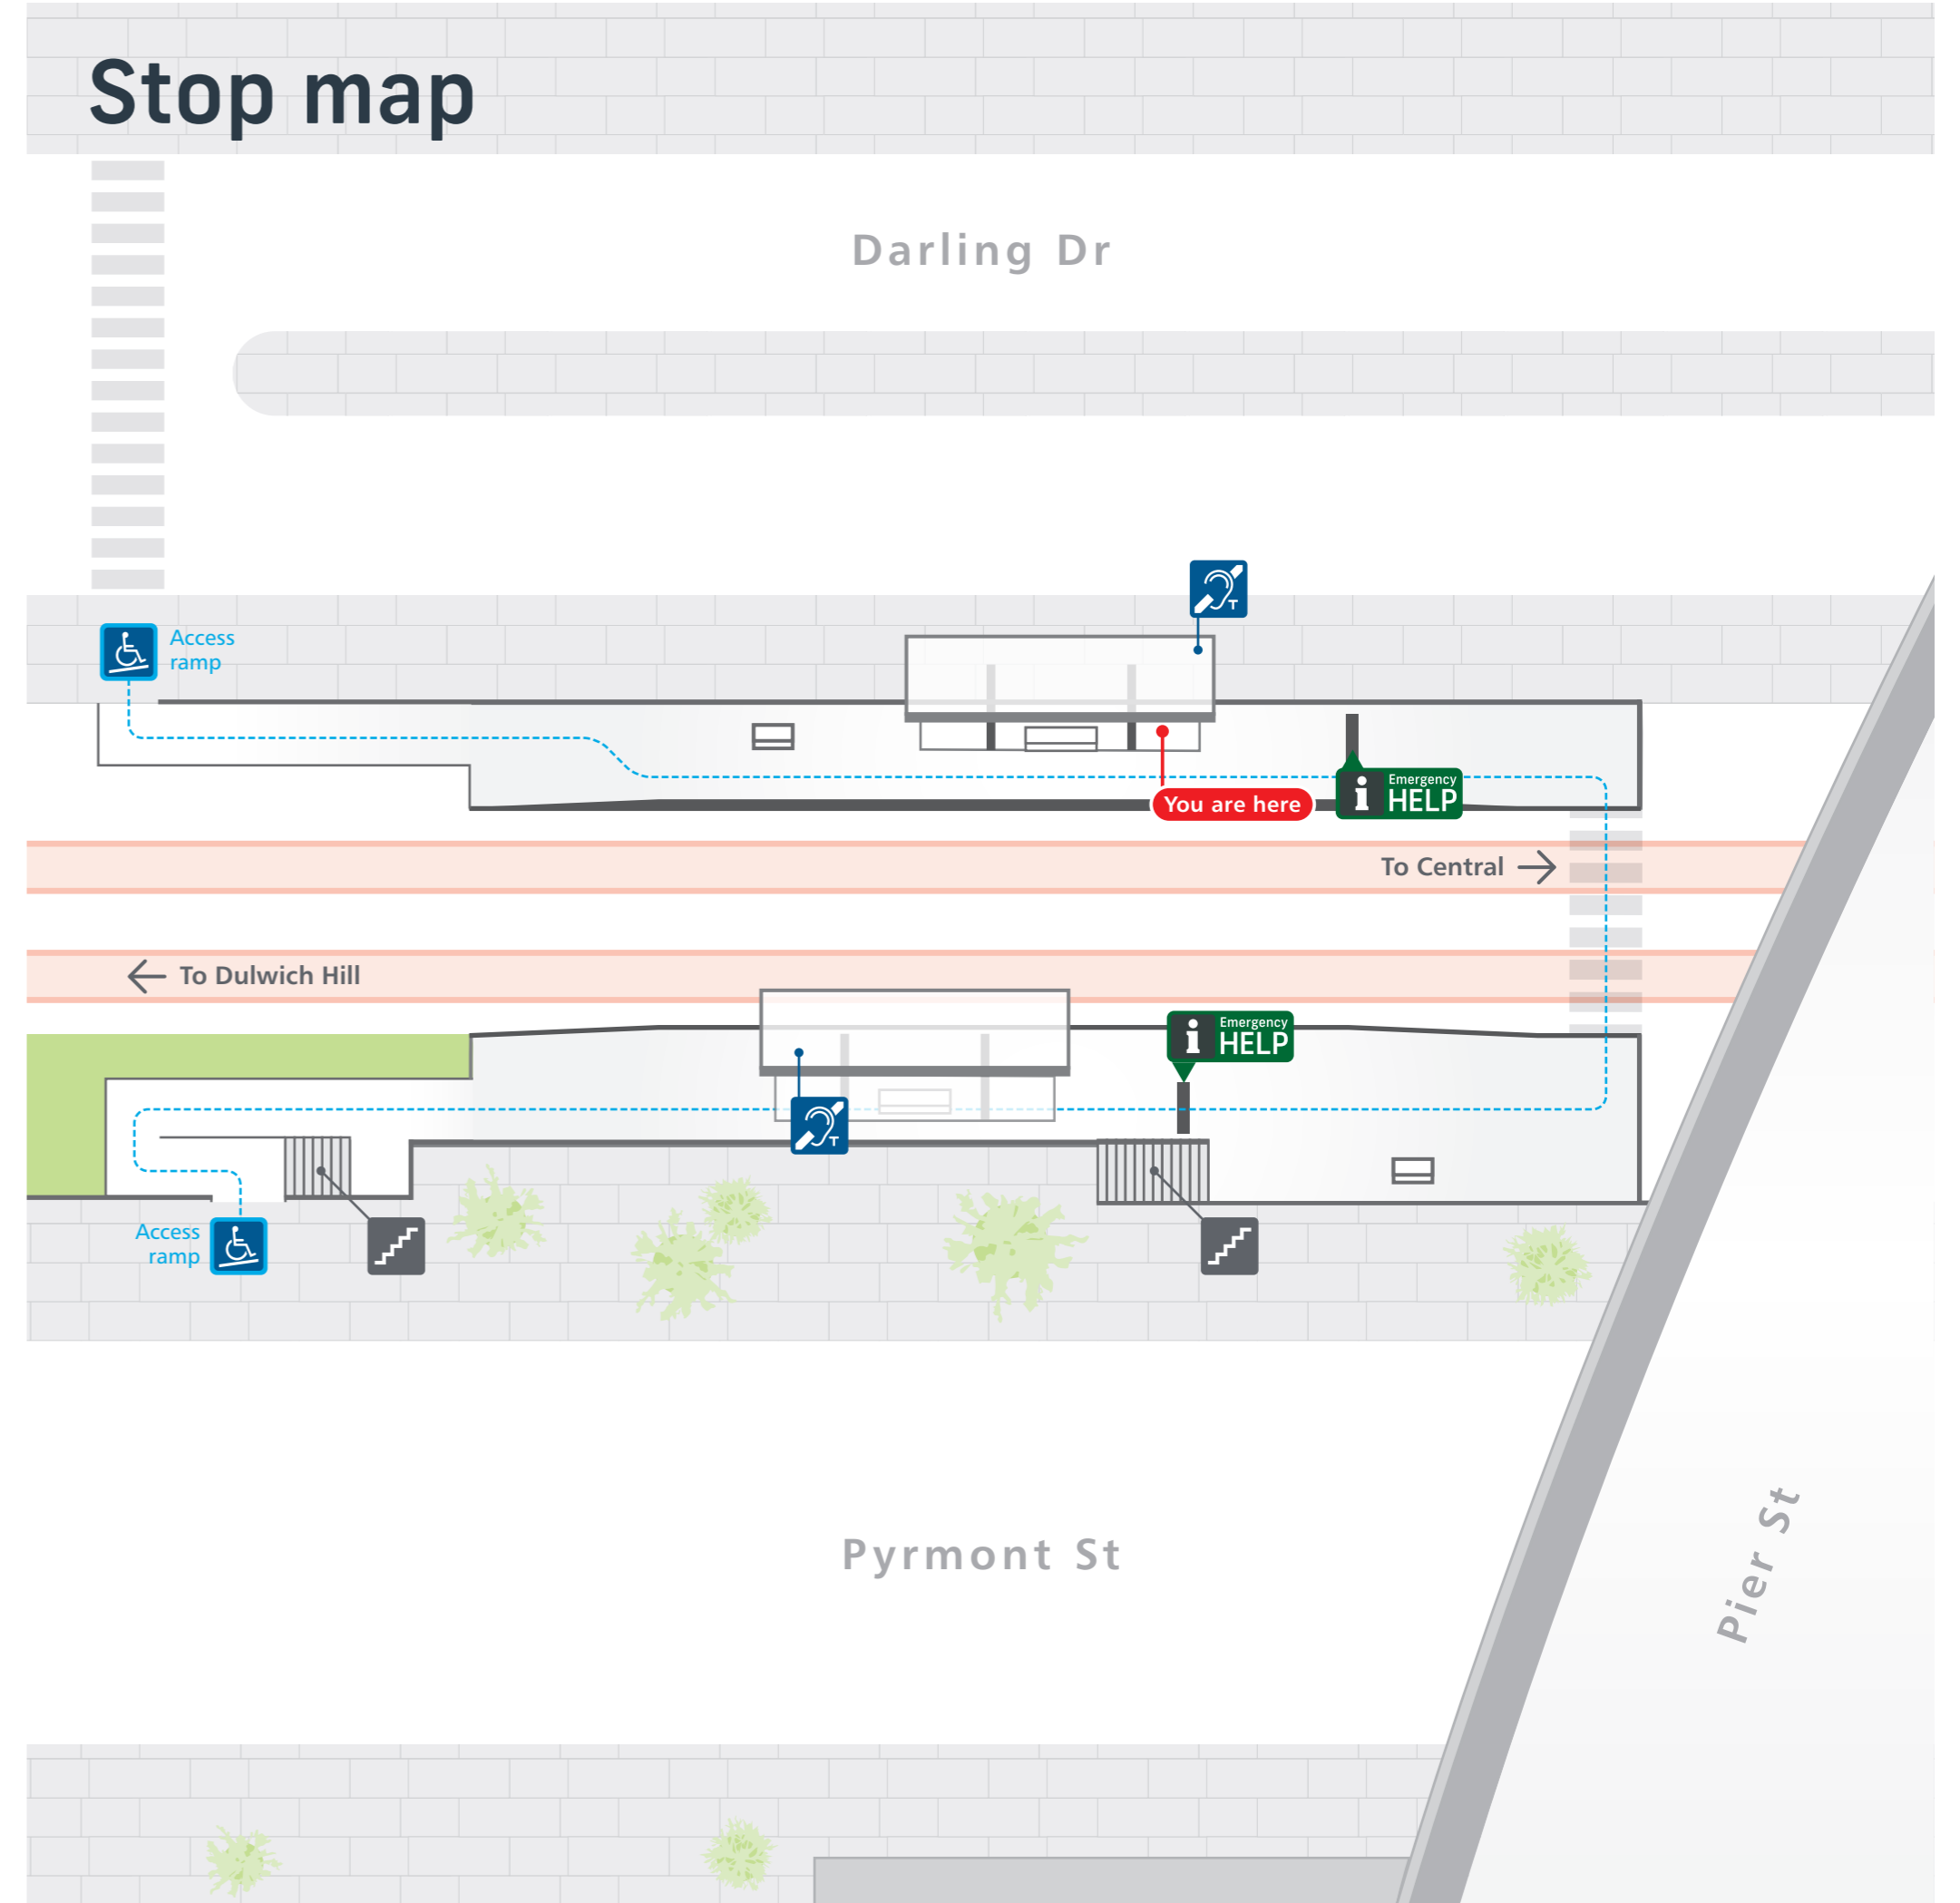

B Bus services depart from:
Bus stop 200711 towards Central
Bus stop 200720 towards Pyrmont and West Ryde
For more details and of services from other bus stops nearby visit transportnsw.info

Customer assistance

Emergency HELP Emergency Help Points link directly to staff who can assist you. Penalties may apply for misuse of Emergency Help Points.

T This stop is equipped with hearing loops below the shelter canopy. Use a T-Switch hearing aid to more easily hear customer announcements.

? To report lost items visit transportnsw.info or call 02 8584 5288. Monday to Friday 09:00 to 17:00 (excluding public holidays). For hearing or speech impairments, please contact the National Relay Service on 133 677 or visit relayservice.gov.au

Tickets

Opal For light rail services, you can use an Opal card, a contactless credit or debit card or a linked device to pay for travel by tapping on and tapping off at the Opal readers on each platform.
Mastercard
VISA
Plan ahead and top up or purchase your Opal card online or from an Opal retailer. Visit transportnsw.info for more information.
Tap on and tap off, every time. Remember to both tap on and tap off to avoid a fine of up to $550.00.

Destinations

1. 1 Darling Harbour
2. 2 Tumbalong Park
3. 3 ICC Sydney Convention Centre
4. 4 ICC Sydney Exhibition Centre
5. 5 ICC Sydney Theatre
6. 6 City of Sydney Library
7. 7 Darling Square
8. 8 UTS Business School
9. 9 Ian Thorpe Aquatic Centre
10. 10 Powerhouse Museum