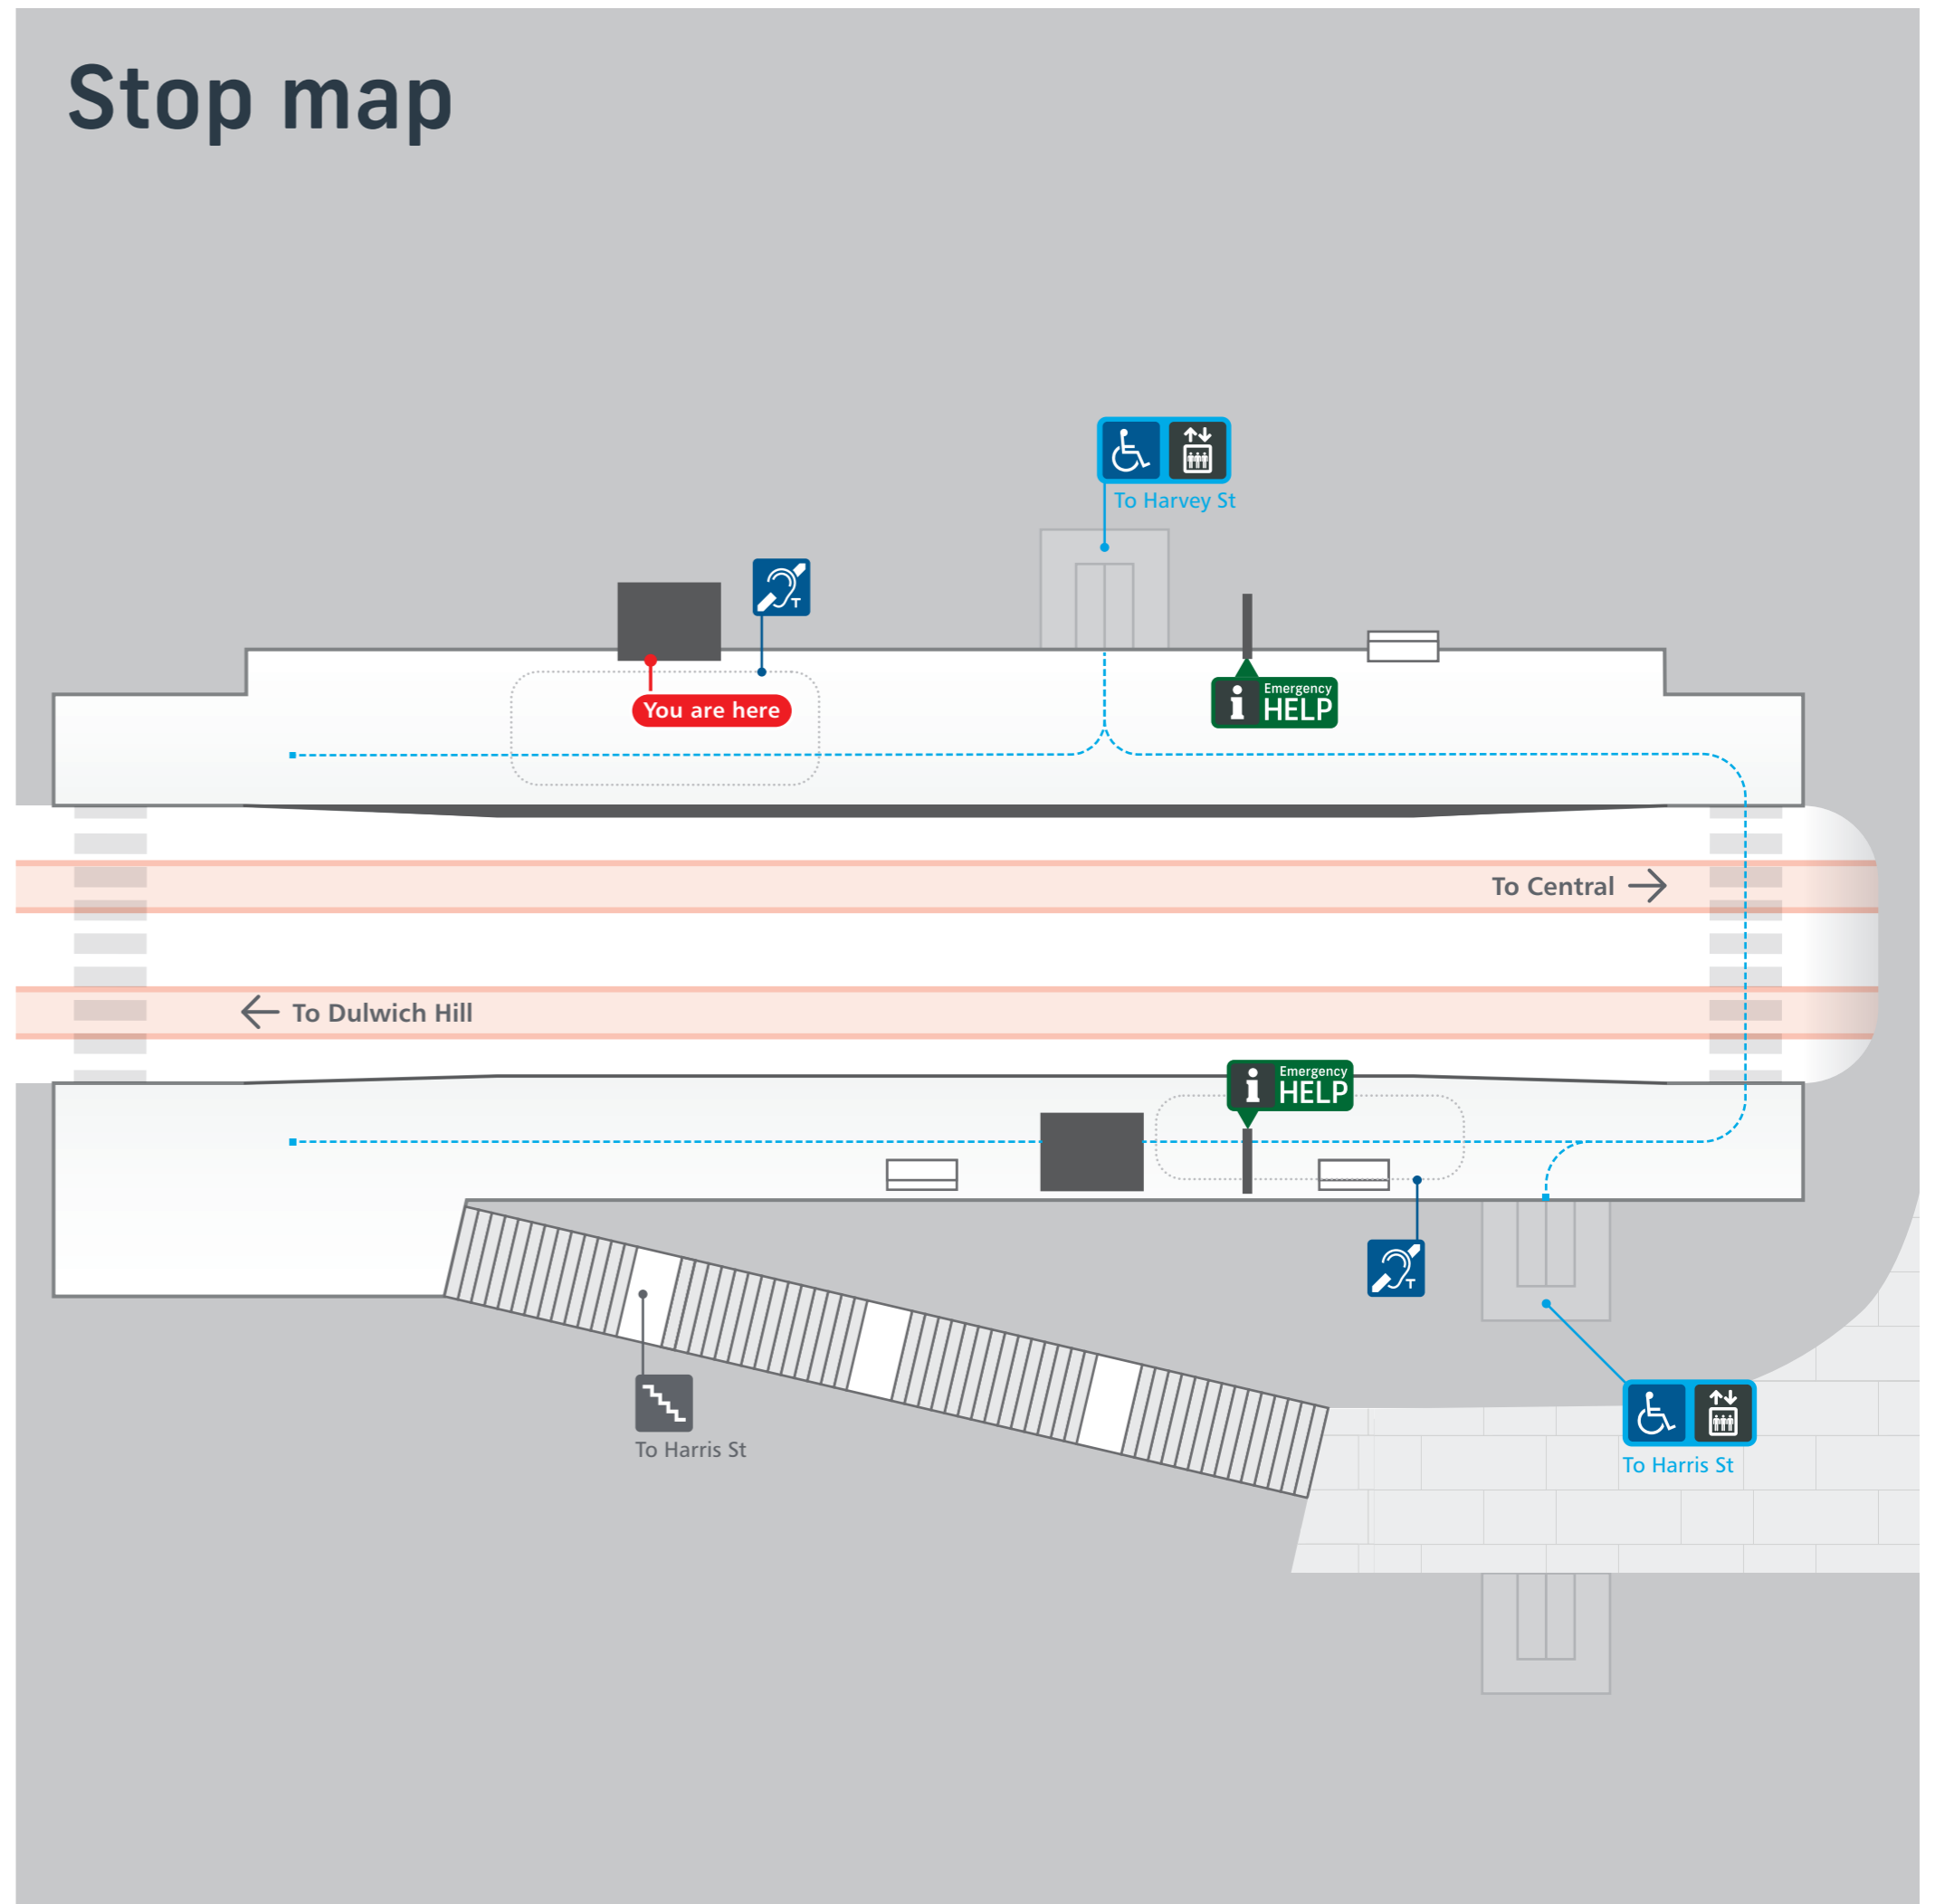

B Bus services depart from:
Bus stop 200923 towards Bondi Junction
Bus stop 200912 towards Pyrmont
Bus stop 200929 towards Parramatta
Bus stop 200932 towards Central Pitt Street.
For more details and of services from other bus stops nearby visit transportnsw.info

Customer assistance

Emergency HELP Emergency Help Points link directly to staff who can assist you. Penalties may apply for misuse of Emergency Help Points.

T This stop is equipped with hearing loops and coverage areas are shown on the Stop map below. Use a T-Switch hearing aid to more easily hear customer announcements.

? To report lost items visit transportnsw.info or call 02 8584 5288. Monday to Friday 09:00 to 17:00 (excluding public holidays). For hearing or speech impairments, please contact the National Relay Service on 133 677 or visit relayservice.gov.au

Tickets

Opal For light rail services, you can use an Opal card, a contactless credit or debit card or a linked device to pay for travel by tapping on and tapping off at the Opal readers on each platform.
Plan ahead and top up or purchase your Opal card online or from an Opal retailer. Visit transportnsw.info for more information.
Tap on and tap off, every time. Remember to both tap on and tap off to avoid a fine of up to $550.00.

Destinations

1. **1** Sydney Fish Market
2. **2** Pyrmont Bay Park
3. **3** The Star Casino
4. **4** Metcalfe Park
5. **5** Pirrama Park