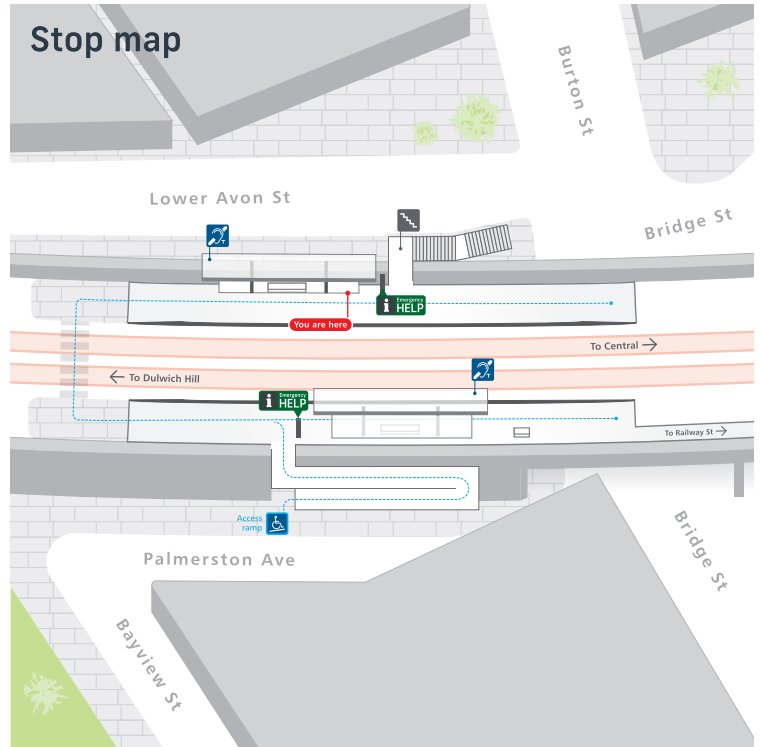

Stop guide

Next services information

Visit transportnsw.info or scan this QR code for next services information

Transport connections

L L1 Dulwich Hill Line services operate Monday to Sunday 06:00 to 23:00 (midnight on Friday). From 7:00am to 7:30pm weekdays, services operate every 8-10 mins and at all other times, every 12-15 mins. Saturday, Sunday and Public Holidays services operate every 10-15 mins.

B Bus services depart from: Bus stop 203723 towards Martin Place and Coogee Bus stop 203734 towards Leichhardt Marketplace, Glebe Point and Balmain Gladstone Park For more details and of services from other bus stops nearby visit transportnsw.info

Customer assistance

Tickets

For light rail services, you can use an Opal card, a contactless credit or debit card or a linked device to pay for travel by tapping on and tapping off at the Opal readers on each platform. Plan ahead and top up or purchase your Opal card online or from an Opal retailer. Visit transportnsw.info for more information. Tap on and tap off, every time. Remember to both tap on and tap off to avoid a fine of up to $550.00.

Destinations

1. 1 Foreshore Walk
2. 2 Wentworth Park