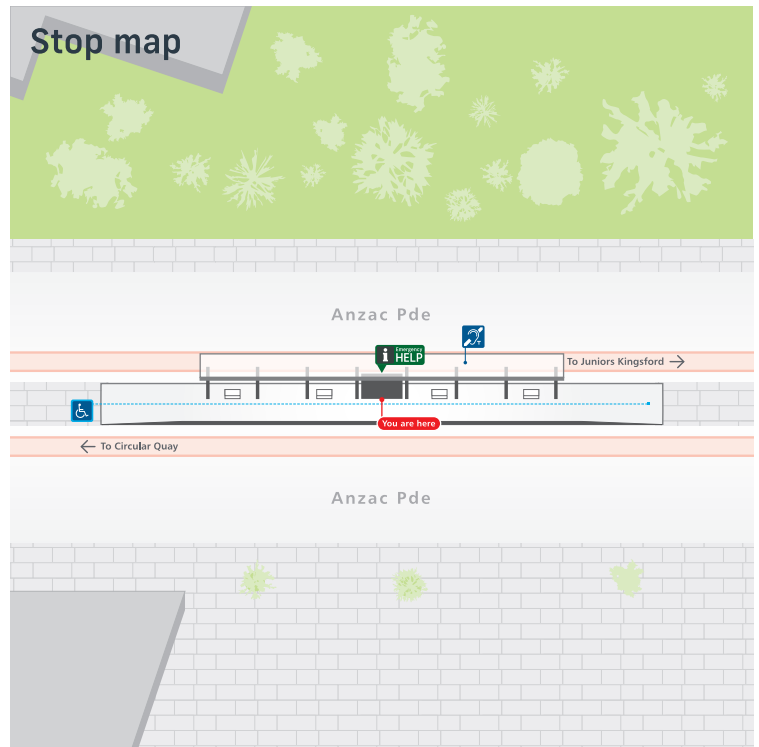

Stop guide

Next services information

Visit transportnsw.info or scan this QR code for next services information

Transport connections

L L3 Kingsford Line services operate Monday to Sunday 05:00 to 01:00
From 7:00am to 7:00pm weekdays, services will operate every 8 minutes between Circular Quay and Juniors Kingsford.

B Bus services depart from: Bus stop 203351 towards the City and Railway Square.
Bus stop 203311 towards Coogee, Maroubra, Maroubra Junction, Maroubra Beach, Little Bay, La Perouse, Eastgardens, Mascot and Sydney Airport.
Bus stop 203322 towards Redfern.
Bus stop 203323 towards Eastlakes, Eastgardens and Sans Souci.
For more details and of services from other bus stops nearby visit transportnsw.info

Customer assistance

Tickets

OPAL For light rail services, you can use an Opal card, a contactless credit or debit card or a linked device to pay for travel by tapping on and tapping off at the Opal readers on each platform.
OPAL CARD Plan ahead and top up or purchase your Opal card online or from an Opal retailer. Visit transportnsw.info for more information.
TAP ON AND TAP OFF Tap on and tap off, every time. Remember to both tap on and tap off to avoid a fine of up to $550.00.

Destinations

1. 1 UNSW Esme Timbery
2. 2 Creative Practice Lab
3. 3 UNSW Mall
4. 4 Barker St
5. 5 UNSW Lower Campus
6. 6 UNSW Roundhouse
7. 7 UNSW Fitness & Aquatic Centre
8. 8 NIDA