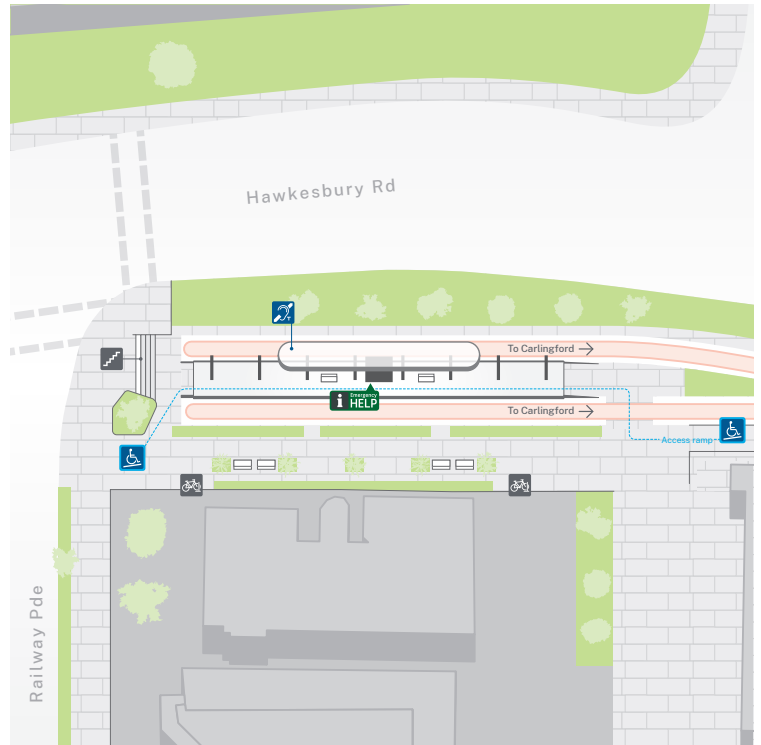

Kiss and ride bays are located on Railway Parade.

Bike parking spaces are provided on Hawkesbury Road.

Customer assistance

Emergency Help Points link directly to staff who can assist you. Penalties may apply for misuse of Emergency Help Points.

This stop is equipped with hearing loops below the shelter canopy. Use a T-Switch hearing aid to more easily hear customer announcements.

To report lost items visit transportnsw.info. For hearing or speech impairments, please contact the National Relay Service on 133 677 or visit relayservice.gov.au.

Facilities

Accessible toilets are available at Westmead Station. Visit toiletmap.gov.au for opening hours.

Tickets

For light rail services, you can use an Opal card, a contactless credit or debit card or a linked device to pay for travel by tapping on and tapping off at the Opal readers on each platform.

Plan ahead and top up or purchase your Opal card online or from an Opal retailer. Visit transportnsw.info for more information.

Tap on and tap off, every time. Remember to both tap on and tap off to avoid a fine of up to $550.00.

Destinations

1. Western Sydney University - Westmead Campus
2. Westmead Shopping Village