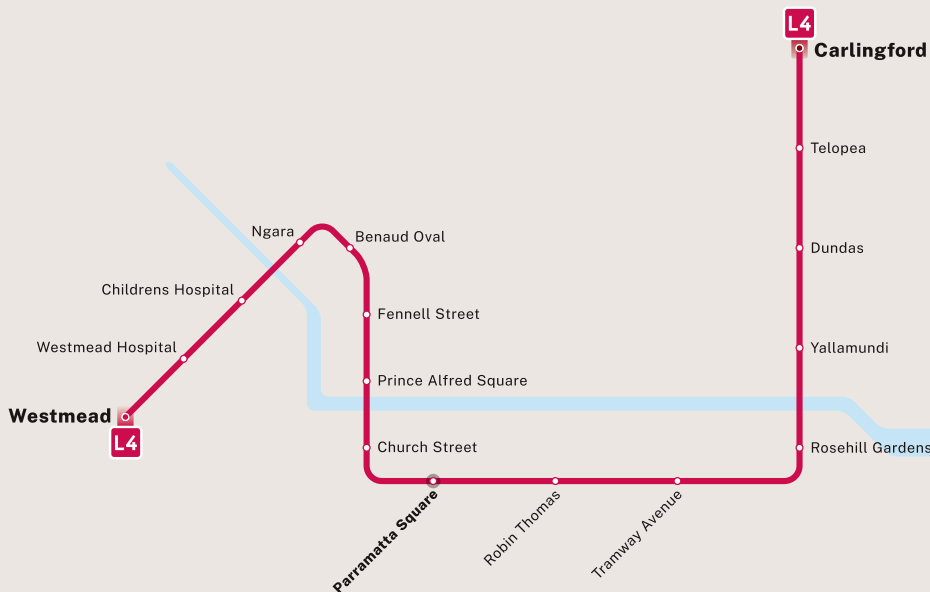

T Train services depart from Westmead Station for T1, T5 and Intercity Blue Mountains train lines.

B Bus services depart from: Bus stop 214518 towards Blacktown, Constitution Hill and South Wentworthville. Bus stop 2145559 towards Parramatta. Bus stop 2145560 towards Blacktown, Castle Hill, Merrylands and Rouse Hill. For more details and for services from other bus stops nearby, visit transportnsw.info.

Kiss and ride bays are located on Railway Parade.

Bike parking spaces are provided on Hawkesbury Road.

Customer assistance

Emergency Help Points link directly to staff who can assist you. Penalties may apply for misuse of Emergency Help Points.

Destinations

- Western Sydney University - Westmead Campus
- Westmead Shopping Village

Parramatta light rail network

L Light Rail

Parramatta light rail lines

L4 Westmead & Carlingford Line
Westmead
Carlingford

End of line
 Interchange
 Stop
 NORTH
 All light rail stops are accessible
Check trip planners for light rail services and connections